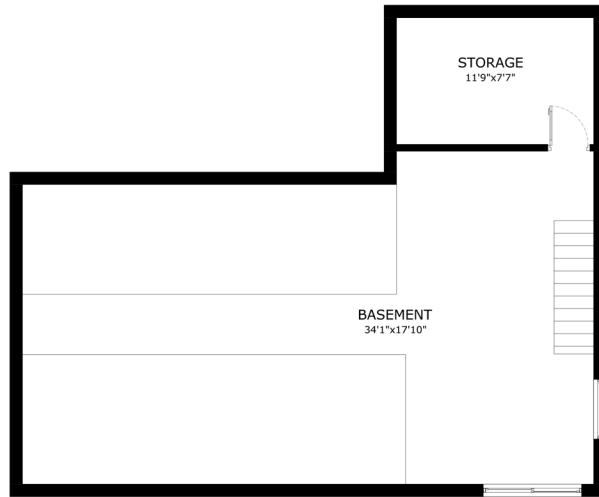

ADDRESS: 2838 Benvenue Ave, Berkeley, CA 94705.

FIRST FLOOR

SECOND FLOOR

BASEMENT

THIRD FLOOR

'This floor plan is for illustration purposes only and is not intended to provide precise layout or measurements of the home. Potential buyers should investigate these issues to their own satisfaction.'