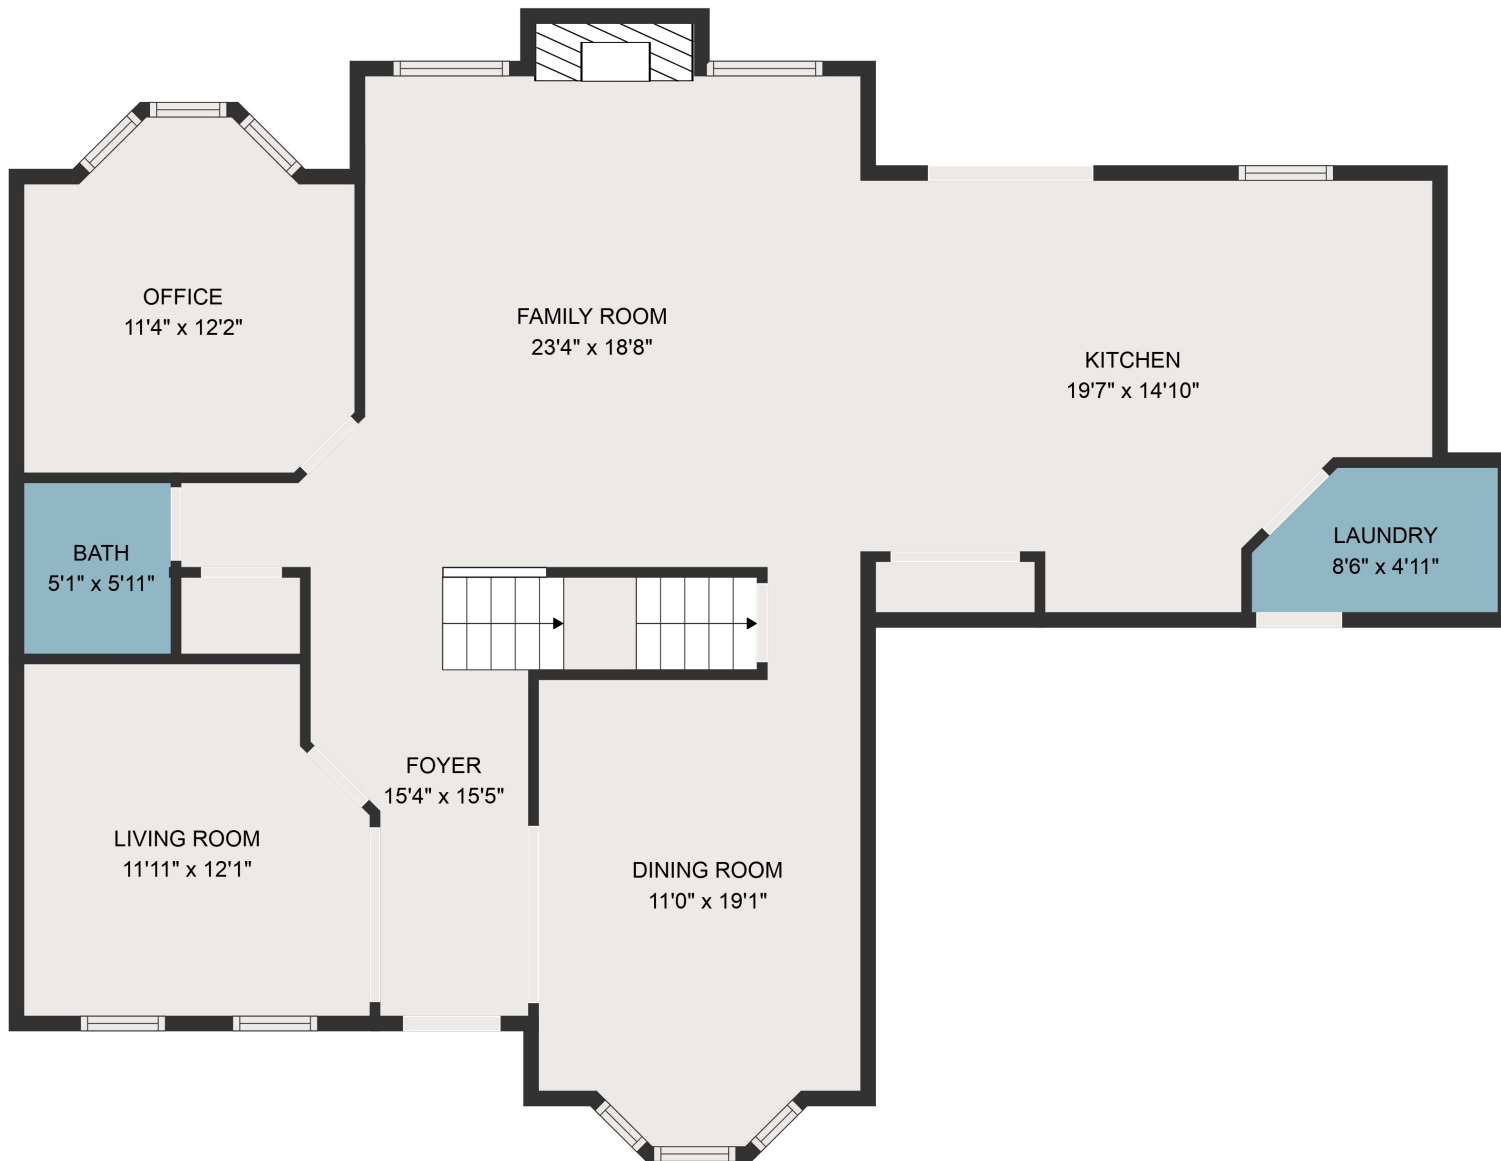

TOTAL: 3682 sq. ft
 FLOOR 1: 1046 sq. ft, FLOOR 2: 1238 sq. ft, FLOOR 3: 1398 sq. ft
 EXCLUDED AREAS: FIREPLACE: 7 sq. ft, OPEN TO BELOW: 40 sq. ft

MEASUREMENTS ARE DEEMED HIGHLY RELIABLE BUT NOT GUARANTEED.