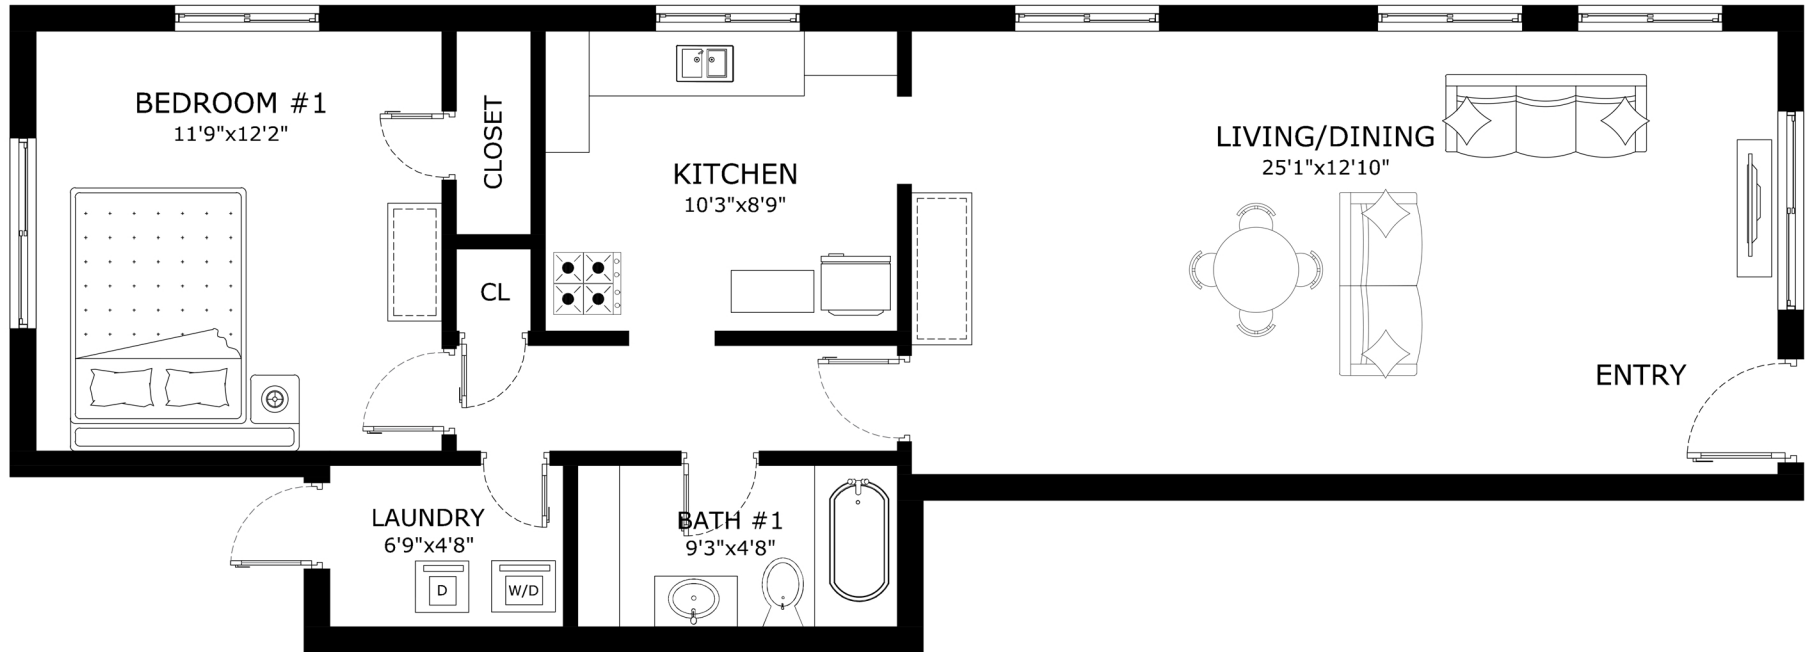

ADDRESS: 4052 W 21st St, Los Angeles, CA 90018.

MAIN LEVEL

'This floor plan is for illustration purposes only and is not intended to provide precise layout or measurements of the home. Potential buyers should investigate these issues to their own satisfaction.'