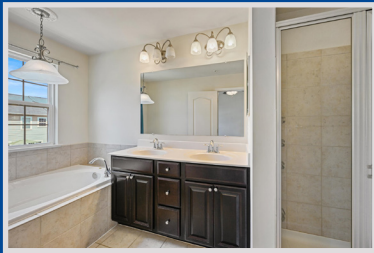

7518 Briargrove Lane

Glen Burnie, MD 21060

3 Bed

4 Bath

2,200 Sq Ft

.036 Acre

description

Offered by: