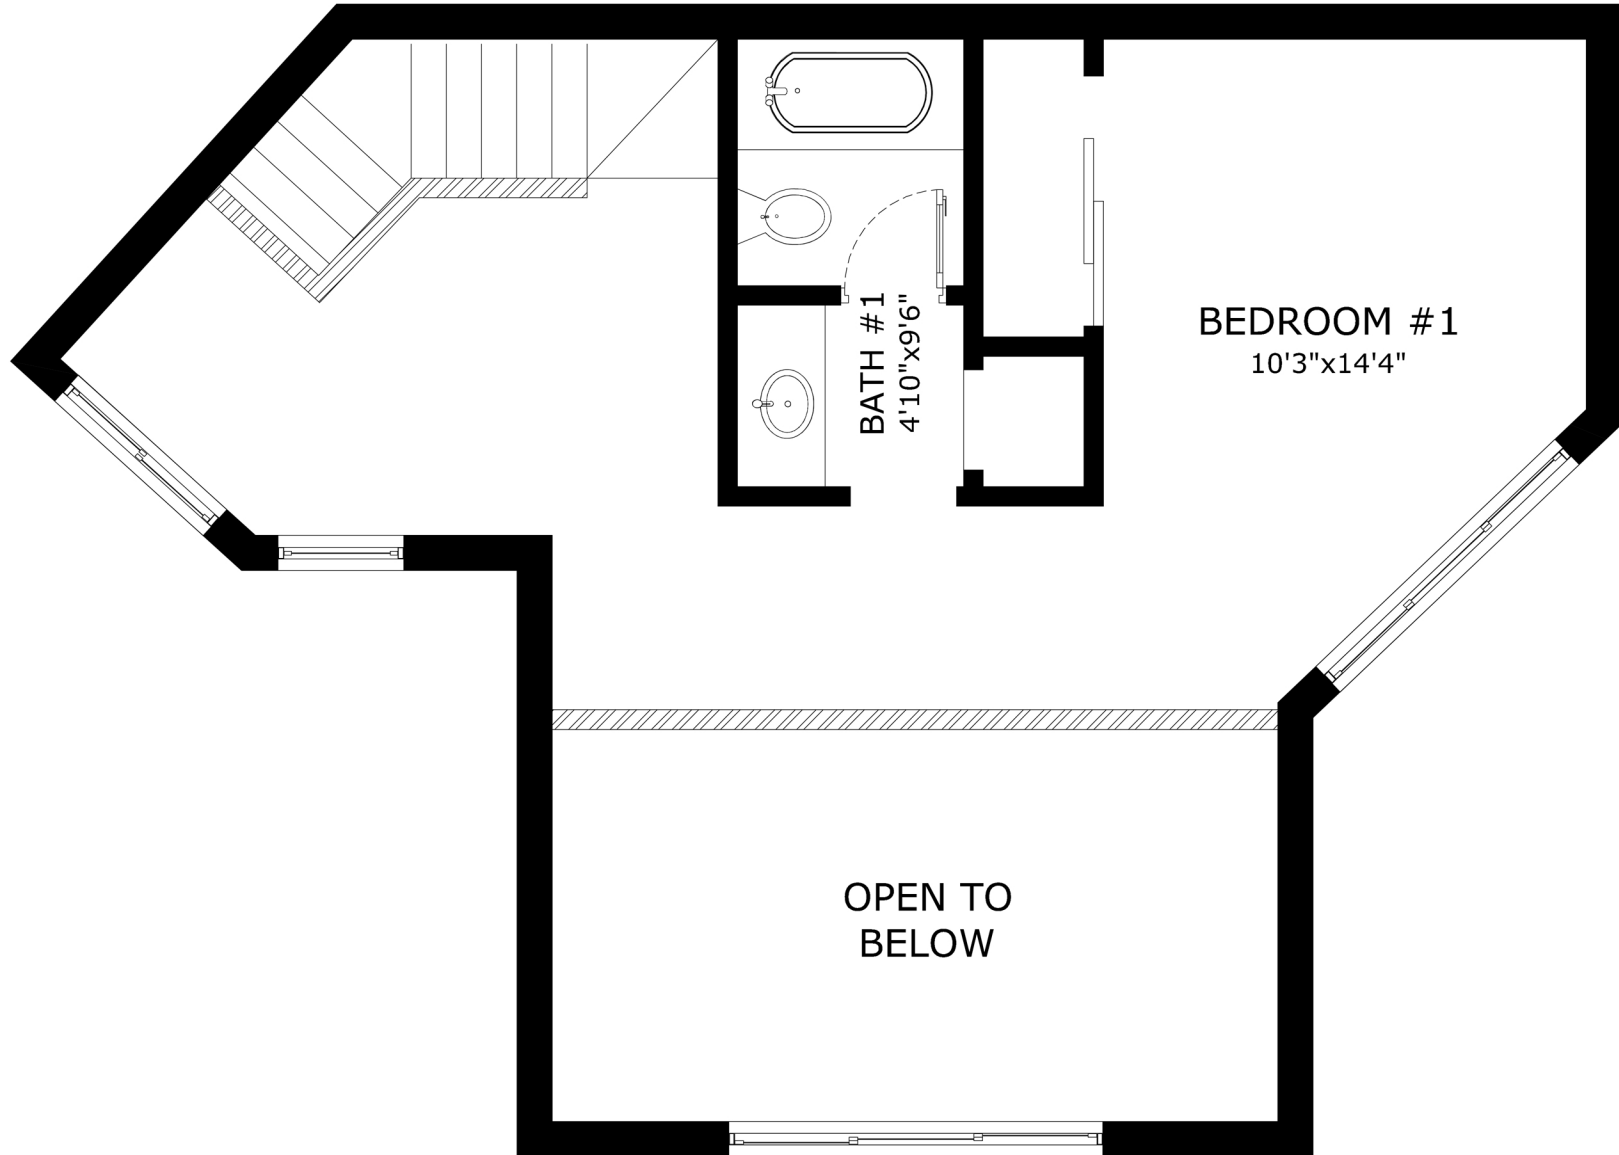

ADDRESS: 1359 Filbert St., San Francisco, CA 94109.

AREA:
First Floor= 562 Sq.Ft
Second Floor= 589 Sq.Ft

SECOND FLOOR

Total Area=1151 Sq.Ft

'This floor plan is for illustration purposes only and is not intended to provide precise layout or measurements of the home. Potential buyers should investigate these issues to their own satisfaction.'