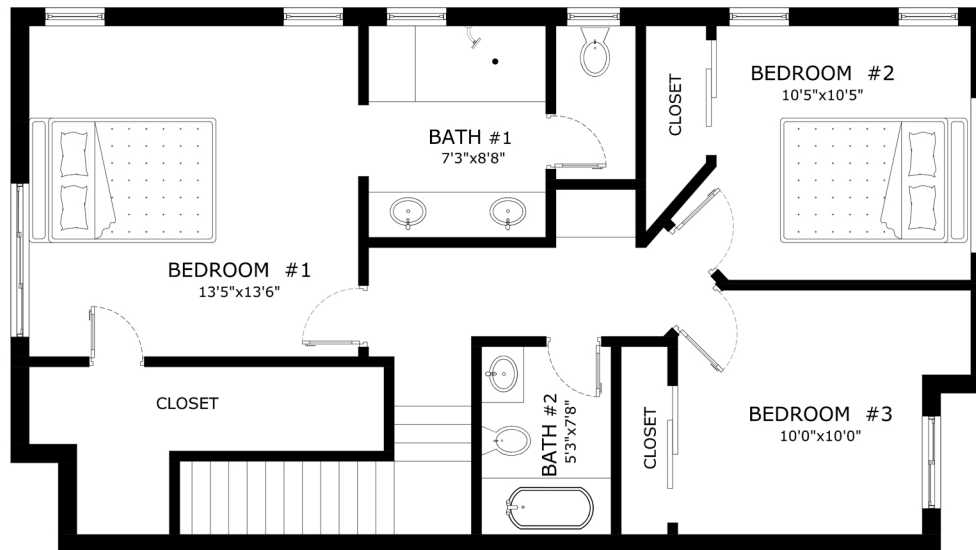

ADDRESS: 378 Hansen Terrace, Scotts Valley, CA 95066.

FIRST FLOOR

SECOND FLOOR

THIRD FLOOR

This floor plan is for illustration purposes only and is not intended to provide precise layout or measurements of the home. Potential buyers should investigate these issues to their own satisfaction.