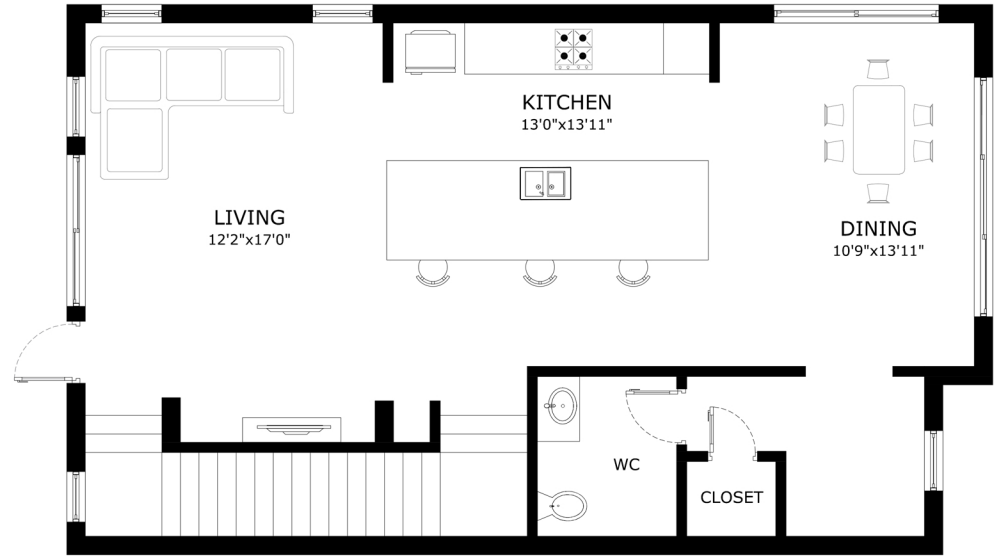

ADDRESS: 378 Hansen Terrace, Scotts Valley, CA 95066.

FIRST FLOOR

SECOND FLOOR

THIRD FLOOR

This floor plan is for illustration purposes only and is not intended to provide precise layout or measurements of the home. Potential buyers should investigate these issues to their own satisfaction.