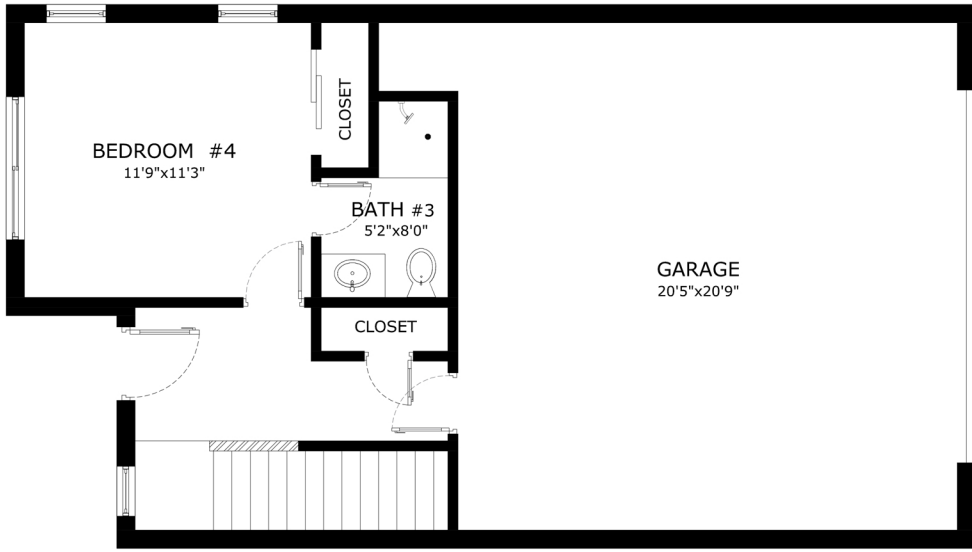

ADDRESS: 378 Hansen Terrace, Scotts Valley, CA 95066.

FIRST FLOOR

SECOND FLOOR

THIRD FLOOR

This floor plan is for illustration purposes only and is not intended to provide precise layout or measurements of the home. Potential buyers should investigate these issues to their own satisfaction.