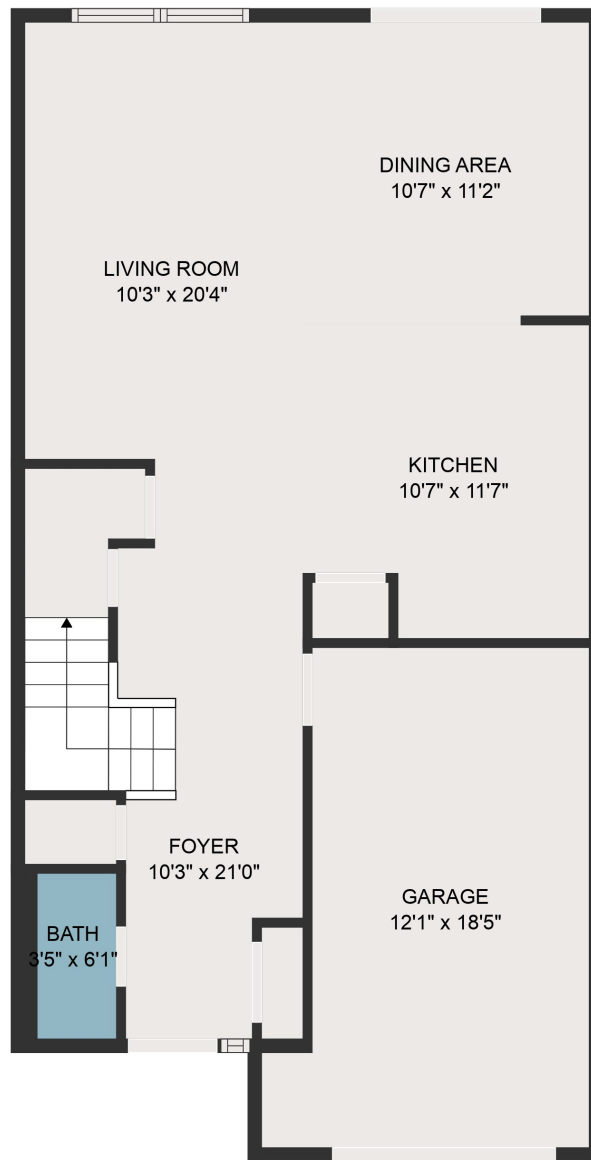

GROSS INTERNAL AREA
 FLOOR 1: 625 sq. ft, FLOOR 2: 832 sq. ft
 EXCLUDED AREAS: , GARAGE: 195 sq. ft
 TOTAL: 1458 sq. ft
 MEASUREMENTS ARE DEEMED HIGHLY RELIABLE BUT NOT GUARANTEED.

GROSS INTERNAL AREA
FLOOR 1: 625 sq. ft, FLOOR 2: 832 sq. ft
EXCLUDED AREAS: , GARAGE: 195 sq. ft
TOTAL: 1458 sq. ft
MEASUREMENTS ARE DEEMED HIGHLY RELIABLE BUT NOT GUARANTEED.

GROSS INTERNAL AREA
FLOOR 1: 625 sq. ft, FLOOR 2: 832 sq. ft
EXCLUDED AREAS: , GARAGE: 195 sq. ft
TOTAL: 1458 sq. ft
MEASUREMENTS ARE DEEMED HIGHLY RELIABLE BUT NOT GUARANTEED.