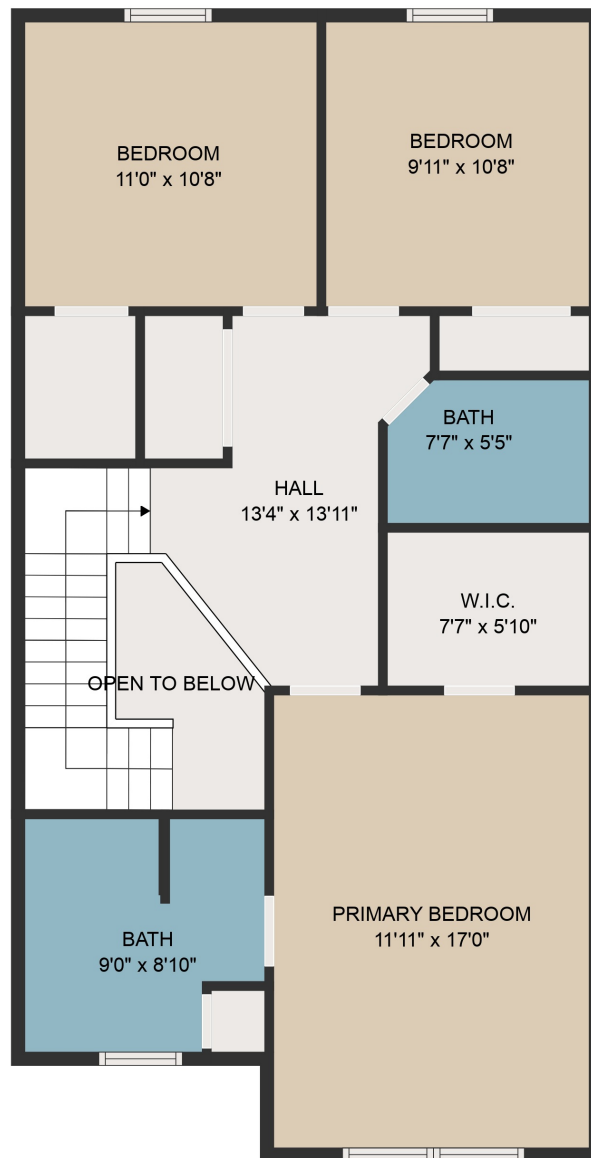

GROSS INTERNAL AREA
 FLOOR 1: 625 sq. ft, FLOOR 2: 832 sq. ft
 EXCLUDED AREAS: , GARAGE: 195 sq. ft
 TOTAL: 1458 sq. ft
 MEASUREMENTS ARE DEEMED HIGHLY RELIABLE BUT NOT GUARANTEED.

GROSS INTERNAL AREA
FLOOR 1: 625 sq. ft, FLOOR 2: 832 sq. ft
EXCLUDED AREAS: , GARAGE: 195 sq. ft
TOTAL: 1458 sq. ft
MEASUREMENTS ARE DEEMED HIGHLY RELIABLE BUT NOT GUARANTEED.

GROSS INTERNAL AREA
FLOOR 1: 625 sq. ft, FLOOR 2: 832 sq. ft
EXCLUDED AREAS: , GARAGE: 195 sq. ft
TOTAL: 1458 sq. ft
MEASUREMENTS ARE DEEMED HIGHLY RELIABLE BUT NOT GUARANTEED.