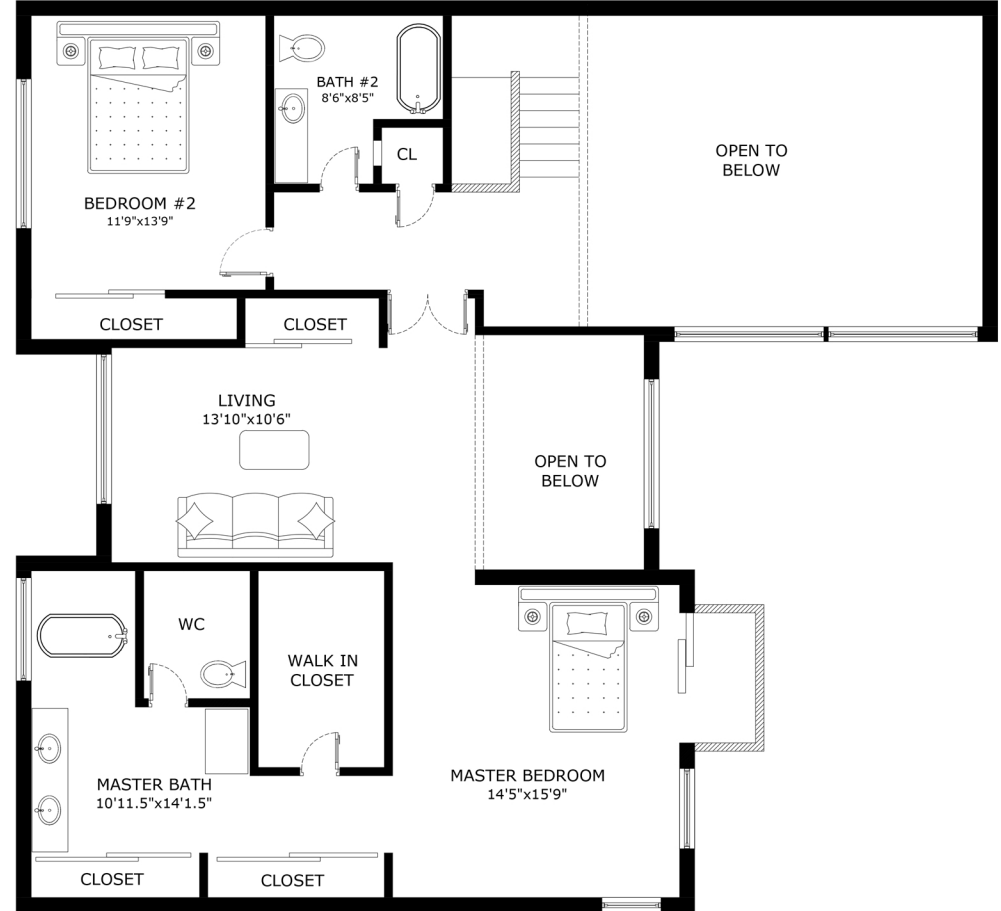

ADDRESS: 3983 Midway Ave Culver City, CA 90232.

FIRST FLOOR

SECOND FLOOR