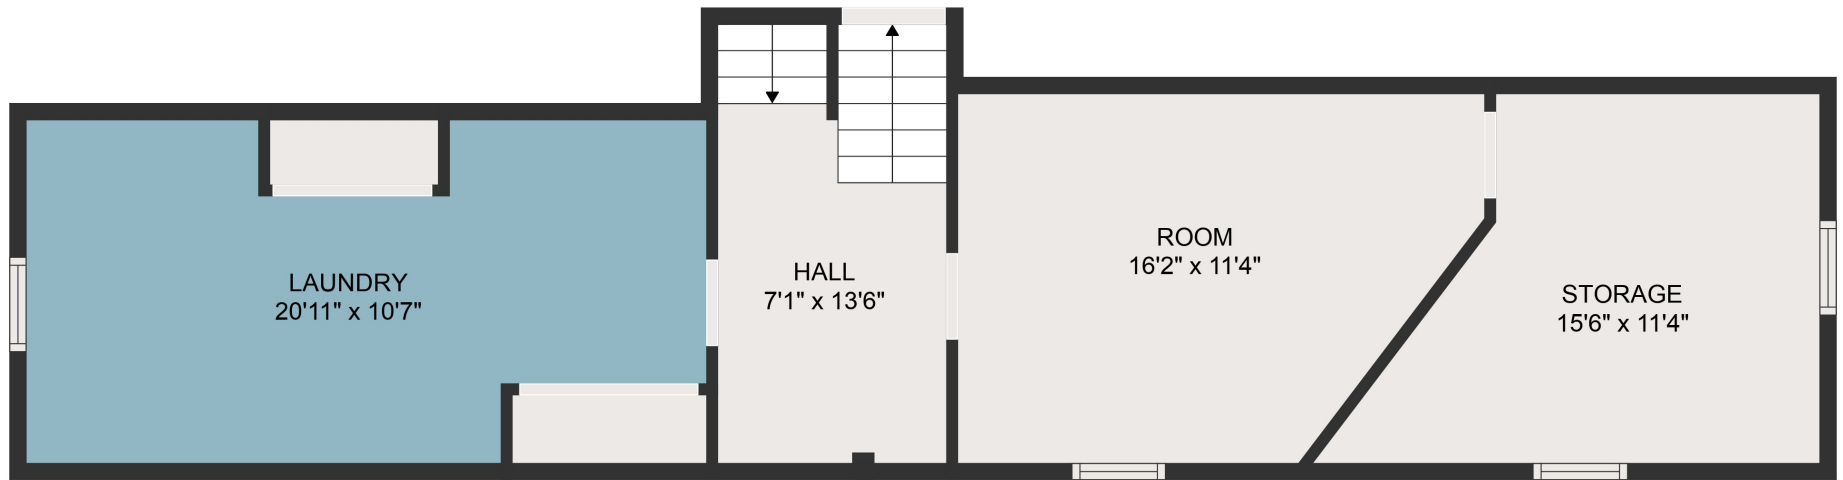

FLOOR 2

FLOOR 3

FLOOR 1

FLOOR 4

TOTAL: 2207 sq. ft
 FLOOR 1: 702 sq. ft, FLOOR 2: 132 sq. ft, FLOOR 3: 667 sq. ft, FLOOR 4: 706 sq. ft
 EXCLUDED AREAS: STORAGE: 139 sq. ft, ROOM: 163 sq. ft, LAUNDRY: 192 sq. ft

MEASUREMENTS ARE DEEMED HIGHLY RELIABLE BUT NOT GUARANTEED.

TOTAL: 2207 sq. ft

FLOOR 1: 702 sq. ft, FLOOR 2: 132 sq. ft, FLOOR 3: 667 sq. ft, FLOOR 4: 706 sq. ft
EXCLUDED AREAS: STORAGE: 139 sq. ft, ROOM: 163 sq. ft, LAUNDRY: 192 sq. ft