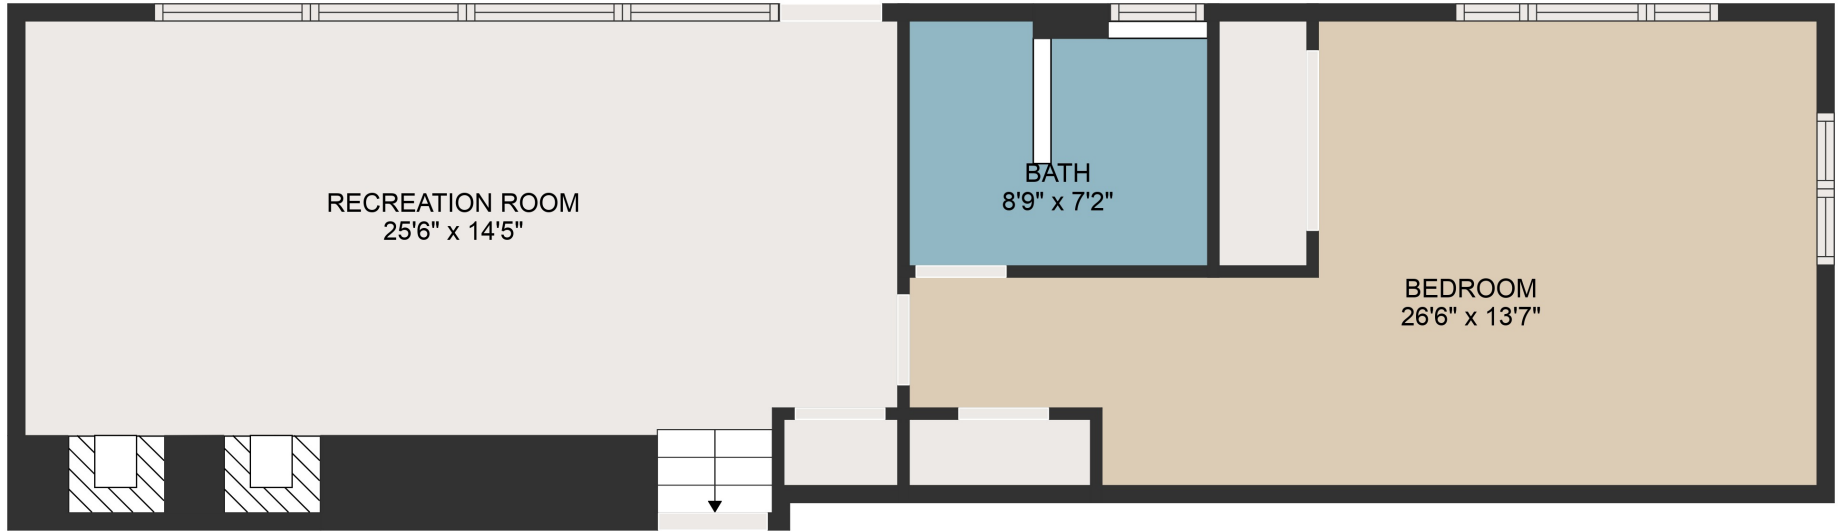

MEASUREMENTS ARE DEEMED HIGHLY RELIABLE BUT NOT GUARANTEED.

TOTAL: 2207 sq. ft

FLOOR 1: 702 sq. ft, FLOOR 2: 132 sq. ft, FLOOR 3: 667 sq. ft, FLOOR 4: 706 sq. ft
EXCLUDED AREAS: STORAGE: 139 sq. ft, ROOM: 163 sq. ft, LAUNDRY: 192 sq. ft