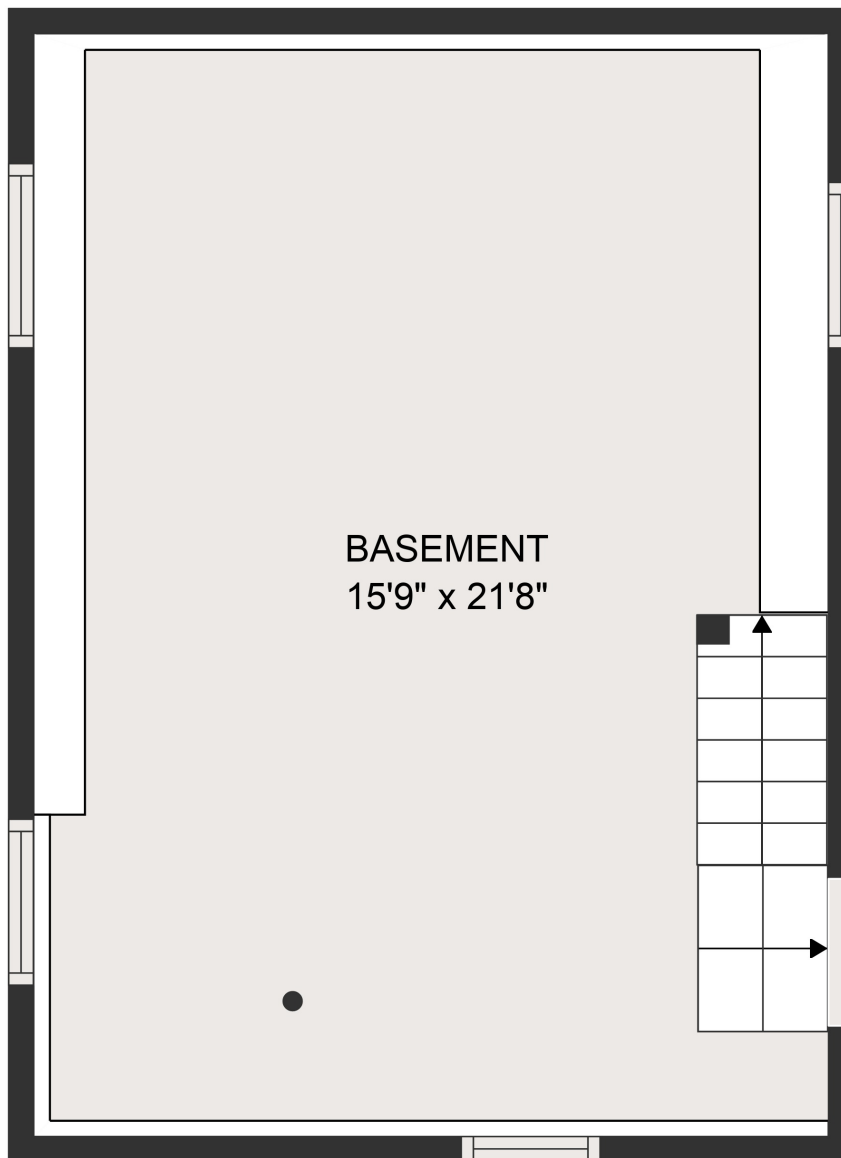

DECK: 111 sq. ft, PORCH: 115 sq. ft

TOTAL: 1644 sq. ft

MEASUREMENTS ARE DEEMED HIGHLY RELIABLE BUT NOT GUARANTEED.

GROSS INTERNAL AREA

FLOOR 1: 359 sq. ft, FLOOR 2: 174 sq. ft

FLOOR 3: 547 sq. ft, FLOOR 4: 565 sq. ft

FLOOR 3: 547 sq. ft, FLOOR 4: 565 sq. ft

EXCLUDED AREAS: , GARAGE: 658 sq. ft

DECK: 111 sq. ft, PORCH: 115 sq. ft

TOTAL: 1644 sq. ft

MEASUREMENTS ARE DEEMED HIGHLY RELIABLE BUT NOT GUARANTEED.

GROSS INTERNAL AREA

FLOOR 1: 359 sq. ft, FLOOR 2: 174 sq. ft

FLOOR 3: 547 sq. ft, FLOOR 4: 565 sq. ft

EXCLUDED AREAS: , GARAGE: 658 sq. ft

DECK: 111 sq. ft, PORCH: 115 sq. ft

TOTAL: 1644 sq. ft

MEASUREMENTS ARE DEEMED HIGHLY RELIABLE BUT NOT GUARANTEED.

BASEMENT
15'9" x 21'8"

GROSS INTERNAL AREA
FLOOR 1: 359 sq. ft, FLOOR 2: 174 sq. ft
FLOOR 3: 547 sq. ft, FLOOR 4: 565 sq. ft
EXCLUDED AREAS: , GARAGE: 658 sq. ft
DECK: 111 sq. ft, PORCH: 115 sq. ft
TOTAL: 1644 sq. ft