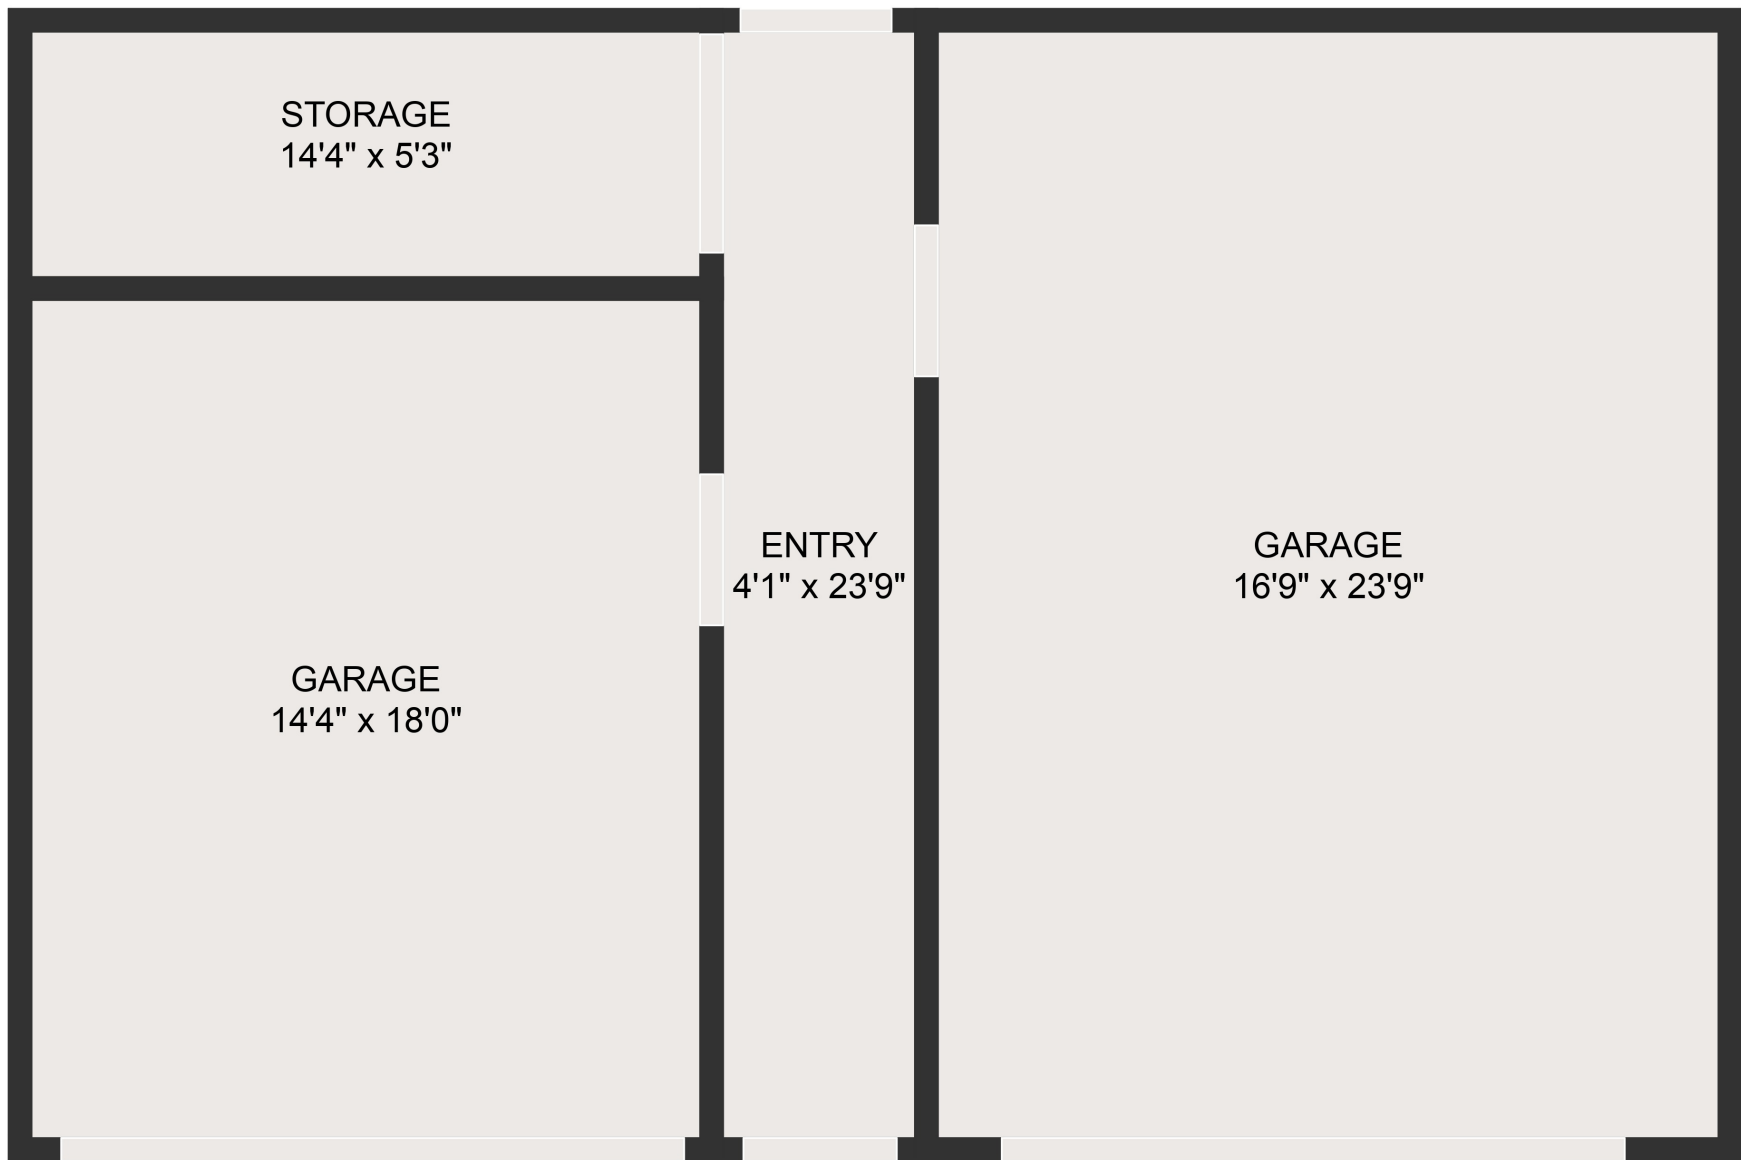

DECK: 111 sq. ft, PORCH: 115 sq. ft

TOTAL: 1644 sq. ft

MEASUREMENTS ARE DEEMED HIGHLY RELIABLE BUT NOT GUARANTEED.

GROSS INTERNAL AREA

FLOOR 1: 359 sq. ft, FLOOR 2: 174 sq. ft

FLOOR 3: 547 sq. ft, FLOOR 4: 565 sq. ft

EXCLUDED AREAS: , GARAGE: 658 sq. ft

DECK: 111 sq. ft, PORCH: 115 sq. ft

TOTAL: 1644 sq. ft

MEASUREMENTS ARE DEEMED HIGHLY RELIABLE BUT NOT GUARANTEED.

GROSS INTERNAL AREA

FLOOR 1: 359 sq. ft, FLOOR 2: 174 sq. ft

FLOOR 3: 547 sq. ft, FLOOR 4: 565 sq. ft

EXCLUDED AREAS: , GARAGE: 658 sq. ft

DECK: 111 sq. ft, PORCH: 115 sq. ft

TOTAL: 1644 sq. ft

MEASUREMENTS ARE DEEMED HIGHLY RELIABLE BUT NOT GUARANTEED.

GROSS INTERNAL AREA

FLOOR 1: 359 sq. ft, FLOOR 2: 174 sq. ft

FLOOR 3: 547 sq. ft, FLOOR 4: 565 sq. ft

EXCLUDED AREAS: , GARAGE: 658 sq. ft

DECK: 111 sq. ft, PORCH: 115 sq. ft

TOTAL: 1644 sq. ft

MEASUREMENTS ARE DEEMED HIGHLY RELIABLE BUT NOT GUARANTEED.