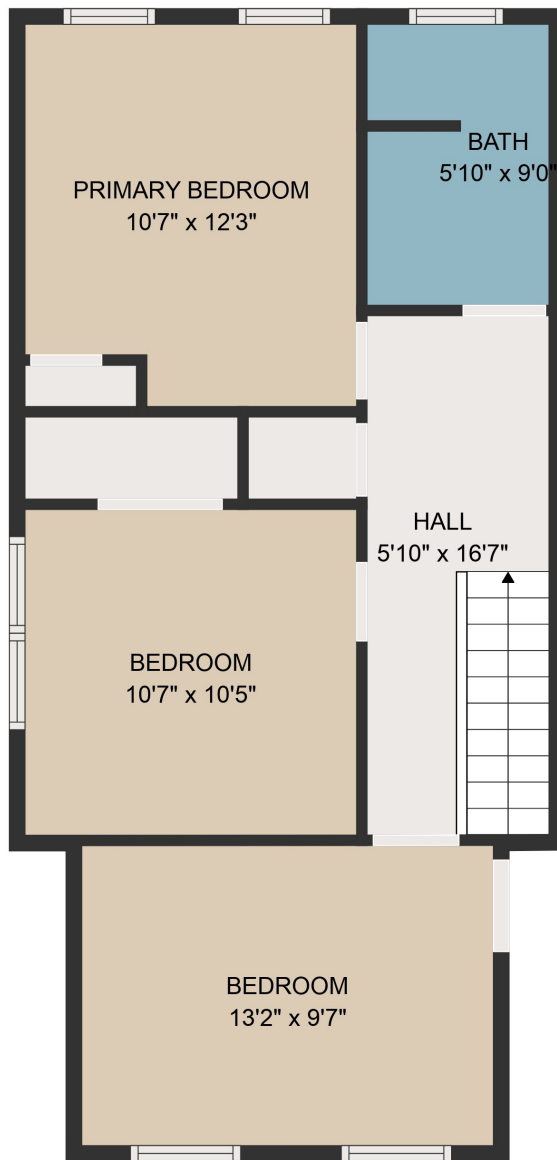

FLOOR 3

FLOOR 4

FLOOR 1

FLOOR 2

GROSS INTERNAL AREA

FLOOR 1: 359 sq. ft, FLOOR 2: 174 sq. ft

FLOOR 3: 547 sq. ft, FLOOR 4: 565 sq. ft

EXCLUDED AREAS: , GARAGE: 658 sq. ft

DECK: 111 sq. ft, PORCH: 115 sq. ft

TOTAL: 1644 sq. ft

MEASUREMENTS ARE DEEMED HIGHLY RELIABLE BUT NOT GUARANTEED.

GROSS INTERNAL AREA

FLOOR 1: 359 sq. ft, FLOOR 2: 174 sq. ft

FLOOR 3: 547 sq. ft, FLOOR 4: 565 sq. ft

EXCLUDED AREAS: , GARAGE: 658 sq. ft

DECK: 111 sq. ft, PORCH: 115 sq. ft

TOTAL: 1644 sq. ft

MEASUREMENTS ARE DEEMED HIGHLY RELIABLE BUT NOT GUARANTEED.

GROSS INTERNAL AREA

FLOOR 1: 359 sq. ft, FLOOR 2: 174 sq. ft

FLOOR 3: 547 sq. ft, FLOOR 4: 565 sq. ft

EXCLUDED AREAS: , GARAGE: 658 sq. ft

DECK: 111 sq. ft, PORCH: 115 sq. ft

TOTAL: 1644 sq. ft

MEASUREMENTS ARE DEEMED HIGHLY RELIABLE BUT NOT GUARANTEED.

GROSS INTERNAL AREA