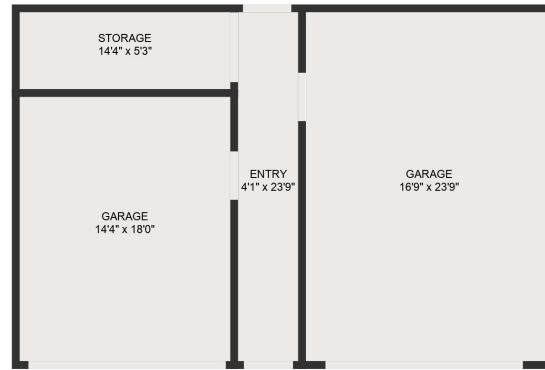

FLOOR 3

FLOOR 4

FLOOR 1

FLOOR 2

GROSS INTERNAL AREA

FLOOR 1: 359 sq. ft, FLOOR 2: 174 sq. ft

FLOOR 3: 547 sq. ft, FLOOR 4: 565 sq. ft

EXCLUDED AREAS: , GARAGE: 658 sq. ft

DECK: 111 sq. ft, PORCH: 115 sq. ft

TOTAL: 1644 sq. ft

MEASUREMENTS ARE DEEMED HIGHLY RELIABLE BUT NOT GUARANTEED.

GROSS INTERNAL AREA

FLOOR 1: 359 sq. ft, FLOOR 2: 174 sq. ft

FLOOR 3: 547 sq. ft, FLOOR 4: 565 sq. ft

EXCLUDED AREAS: , GARAGE: 658 sq. ft

DECK: 111 sq. ft, PORCH: 115 sq. ft

TOTAL: 1644 sq. ft

MEASUREMENTS ARE DEEMED HIGHLY RELIABLE BUT NOT GUARANTEED.

GROSS INTERNAL AREA

FLOOR 1: 359 sq. ft, FLOOR 2: 174 sq. ft

FLOOR 3: 547 sq. ft, FLOOR 4: 565 sq. ft

EXCLUDED AREAS: , GARAGE: 658 sq. ft

DECK: 111 sq. ft, PORCH: 115 sq. ft

TOTAL: 1644 sq. ft

MEASUREMENTS ARE DEEMED HIGHLY RELIABLE BUT NOT GUARANTEED.

GROSS INTERNAL AREA