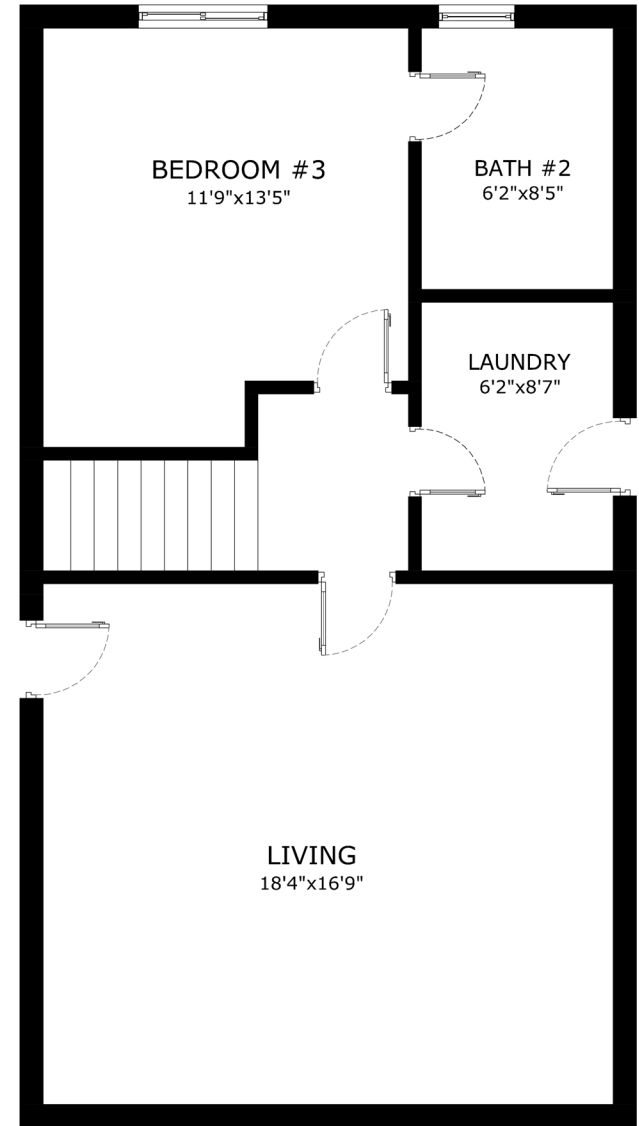

ADDRESS: 16040 Broadway Terr, Oakland, CA 94611.

MAIN LEVEL

LOWER LEVEL

This floor plan is for illustration purposes only and is not intended to provide precise layout or measurements of the home. Potential buyers should investigate these issues to their own satisfaction.