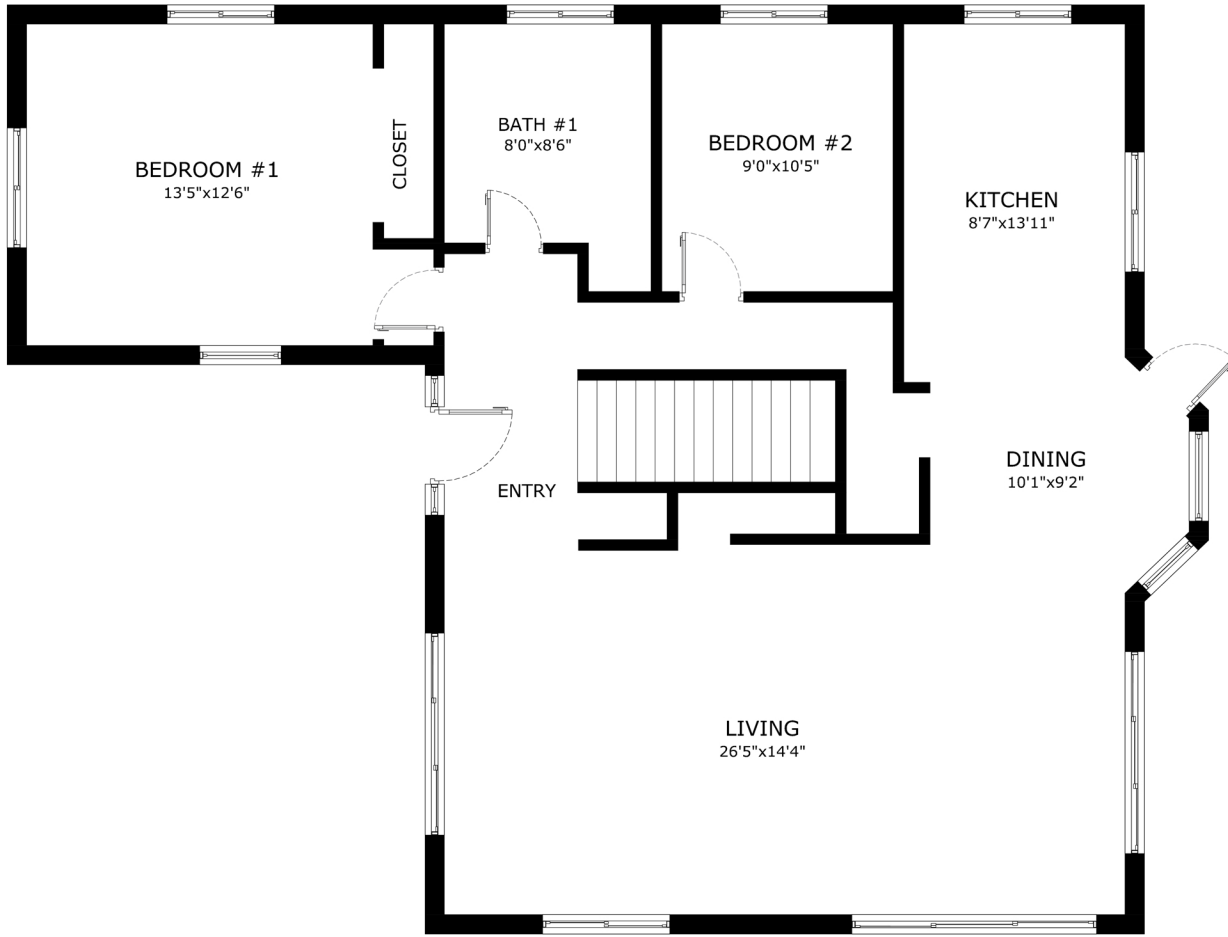

ADDRESS: 16040 Broadway Terr, Oakland, CA 94611.

MAIN LEVEL

LOWER LEVEL

This floor plan is for illustration purposes only and is not intended to provide precise layout or measurements of the home. Potential buyers should investigate these issues to their own satisfaction.