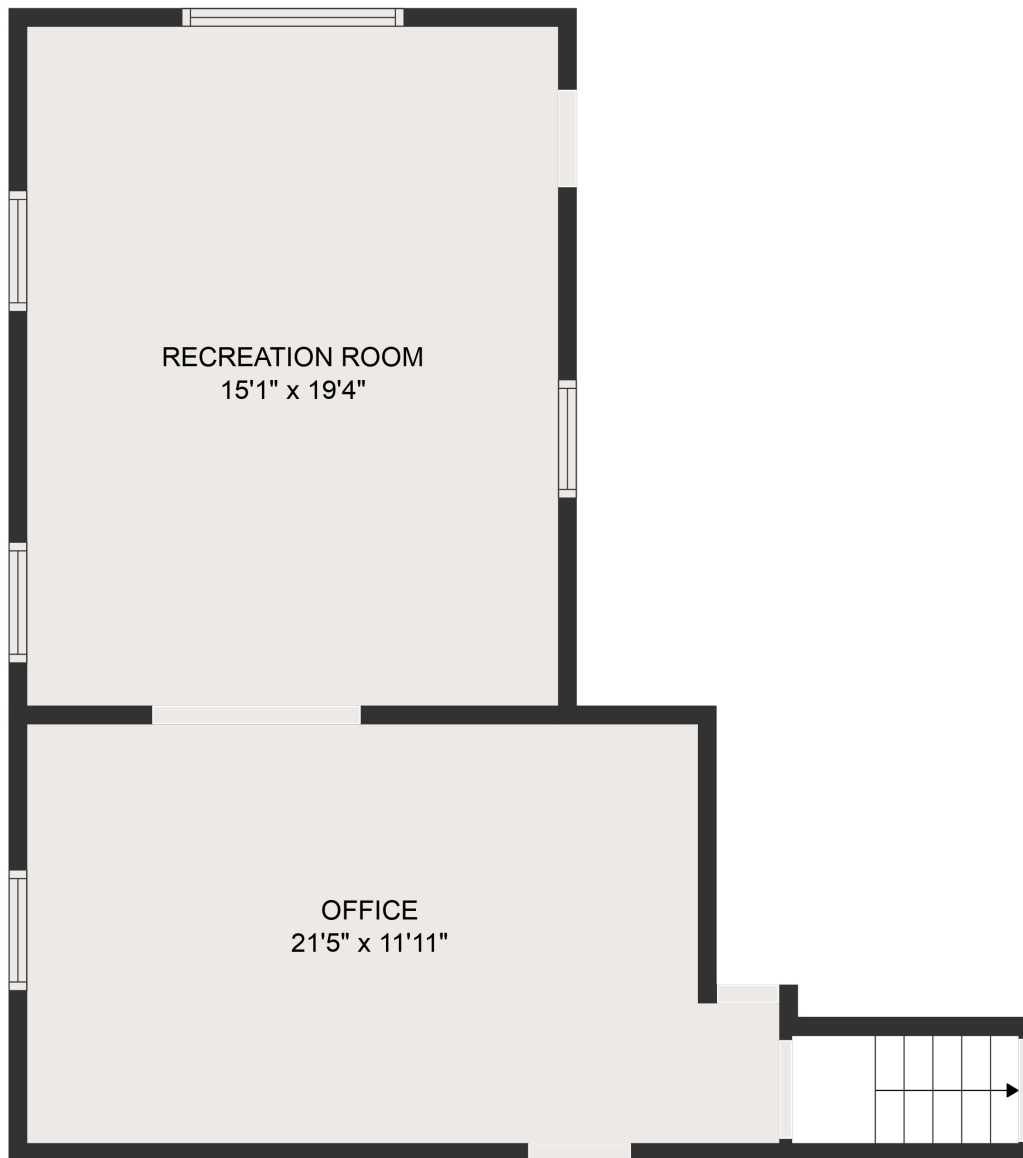

FLOOR 1

FLOOR 2

FLOOR 3

GROSS INTERNAL AREA
 FLOOR 1: 558 sq. ft, FLOOR 2: 644 sq. ft, FLOOR 3: 726 sq. ft
 EXCLUDED AREAS: FIREPLACE: 8 sq. ft
 TOTAL: 1928 sq. ft
 MEASUREMENTS ARE DEEMED HIGHLY RELIABLE BUT NOT GUARANTEED.

GROSS INTERNAL AREA
FLOOR 1: 558 sq. ft, FLOOR 2: 644 sq. ft, FLOOR 3: 726 sq. ft
EXCLUDED AREAS: FIREPLACE: 8 sq. ft
TOTAL: 1928 sq. ft
MEASUREMENTS ARE DEEMED HIGHLY RELIABLE BUT NOT GUARANTEED.

GROSS INTERNAL AREA
FLOOR 1: 558 sq. ft, FLOOR 2: 644 sq. ft, FLOOR 3: 726 sq. ft
EXCLUDED AREAS: FIREPLACE: 8 sq. ft
TOTAL: 1928 sq. ft

MEASUREMENTS ARE DEEMED HIGHLY RELIABLE BUT NOT GUARANTEED.

GROSS INTERNAL AREA
FLOOR 1: 558 sq. ft, FLOOR 2: 644 sq. ft, FLOOR 3: 726 sq. ft
EXCLUDED AREAS: FIREPLACE: 8 sq. ft
TOTAL: 1928 sq. ft

MEASUREMENTS ARE DEEMED HIGHLY RELIABLE BUT NOT GUARANTEED.