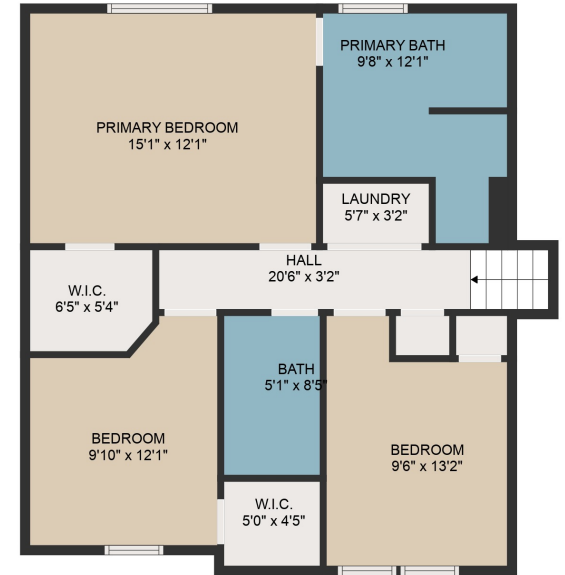

FLOOR 1

FLOOR 2

FLOOR 3

GROSS INTERNAL AREA
 FLOOR 1: 558 sq. ft, FLOOR 2: 644 sq. ft, FLOOR 3: 726 sq. ft
 EXCLUDED AREAS: FIREPLACE: 8 sq. ft
 TOTAL: 1928 sq. ft
 MEASUREMENTS ARE DEEMED HIGHLY RELIABLE BUT NOT GUARANTEED.

GROSS INTERNAL AREA
FLOOR 1: 558 sq. ft, FLOOR 2: 644 sq. ft, FLOOR 3: 726 sq. ft
EXCLUDED AREAS: FIREPLACE: 8 sq. ft
TOTAL: 1928 sq. ft
MEASUREMENTS ARE DEEMED HIGHLY RELIABLE BUT NOT GUARANTEED.

GROSS INTERNAL AREA
FLOOR 1: 558 sq. ft, FLOOR 2: 644 sq. ft, FLOOR 3: 726 sq. ft
EXCLUDED AREAS: FIREPLACE: 8 sq. ft
TOTAL: 1928 sq. ft

MEASUREMENTS ARE DEEMED HIGHLY RELIABLE BUT NOT GUARANTEED.

GROSS INTERNAL AREA
FLOOR 1: 558 sq. ft, FLOOR 2: 644 sq. ft, FLOOR 3: 726 sq. ft
EXCLUDED AREAS: FIREPLACE: 8 sq. ft
TOTAL: 1928 sq. ft

MEASUREMENTS ARE DEEMED HIGHLY RELIABLE BUT NOT GUARANTEED.