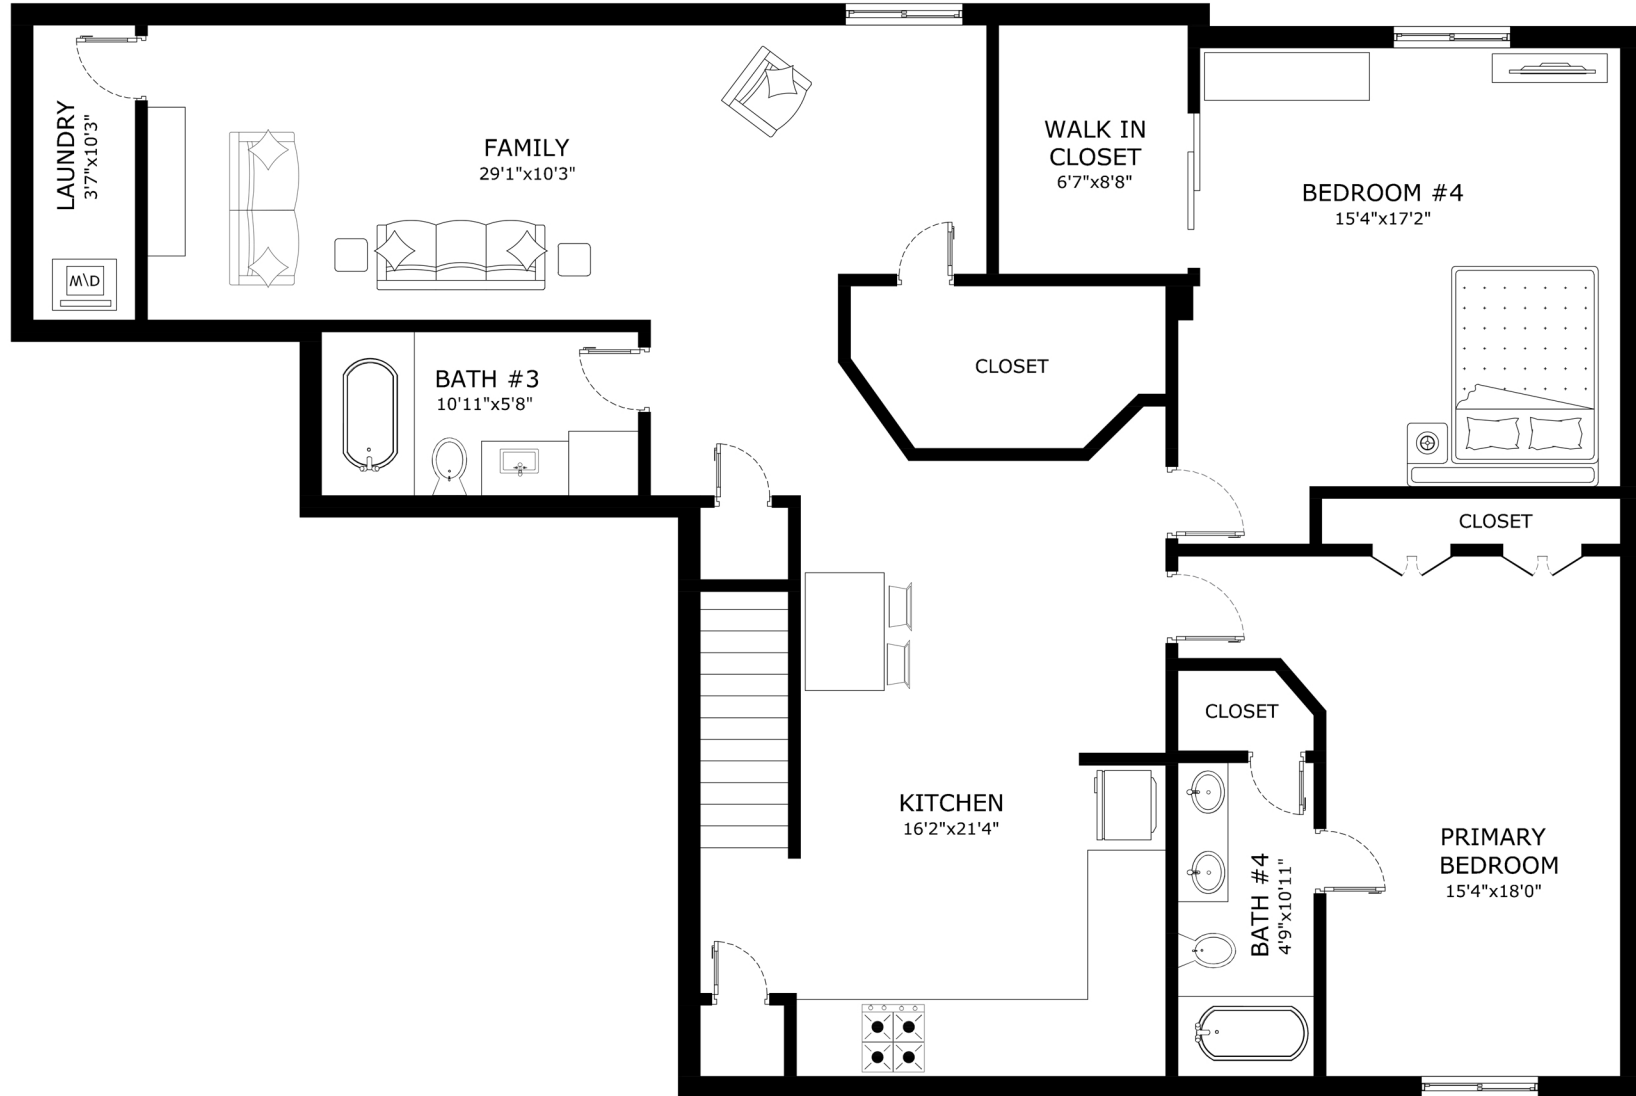

ADDRESS: 23975 E Arizona pl Aurora, CO 80018.

LOWER LEVEL

'This floor plan is for illustration purposes only and is not intended to provide precise layout or measurements of the home. Potential buyers should investigate these issues to their own satisfaction.'