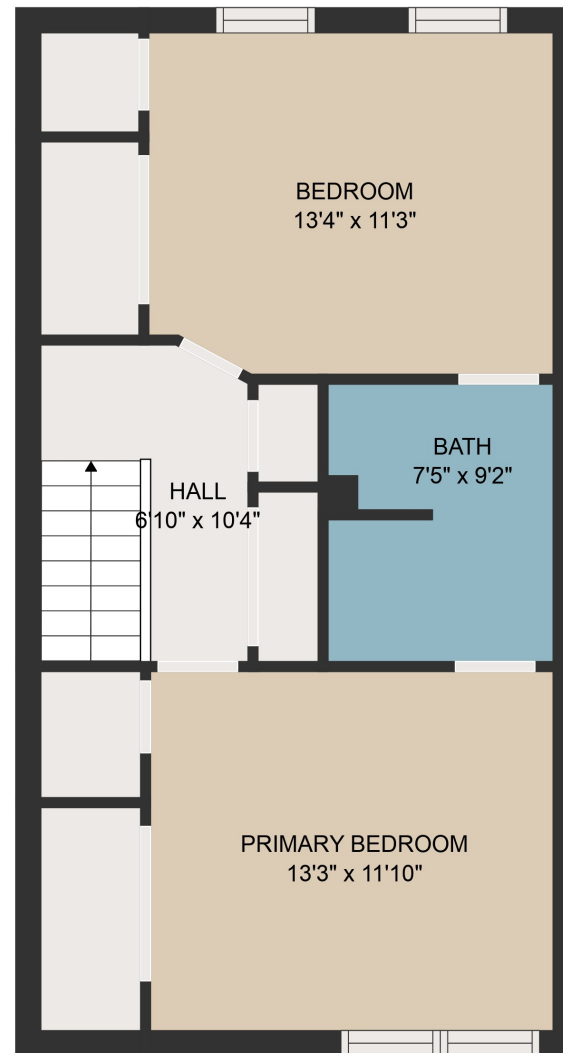

FLOOR 1

FLOOR 2

GROSS INTERNAL AREA  
 FLOOR 1: 530 sq. ft, FLOOR 2: 556 sq. ft  
 TOTAL: 1085 sq. ft  
 MEASUREMENTS ARE DEEMED HIGHLY RELIABLE BUT NOT GUARANTEED.

GROSS INTERNAL AREA  
FLOOR 1: 530 sq. ft, FLOOR 2: 556 sq. ft  
TOTAL: 1085 sq. ft

MEASUREMENTS ARE DEEMED HIGHLY RELIABLE BUT NOT GUARANTEED.

GROSS INTERNAL AREA  
FLOOR 1: 530 sq. ft, FLOOR 2: 556 sq. ft  
TOTAL: 1085 sq. ft

MEASUREMENTS ARE DEEMED HIGHLY RELIABLE BUT NOT GUARANTEED.