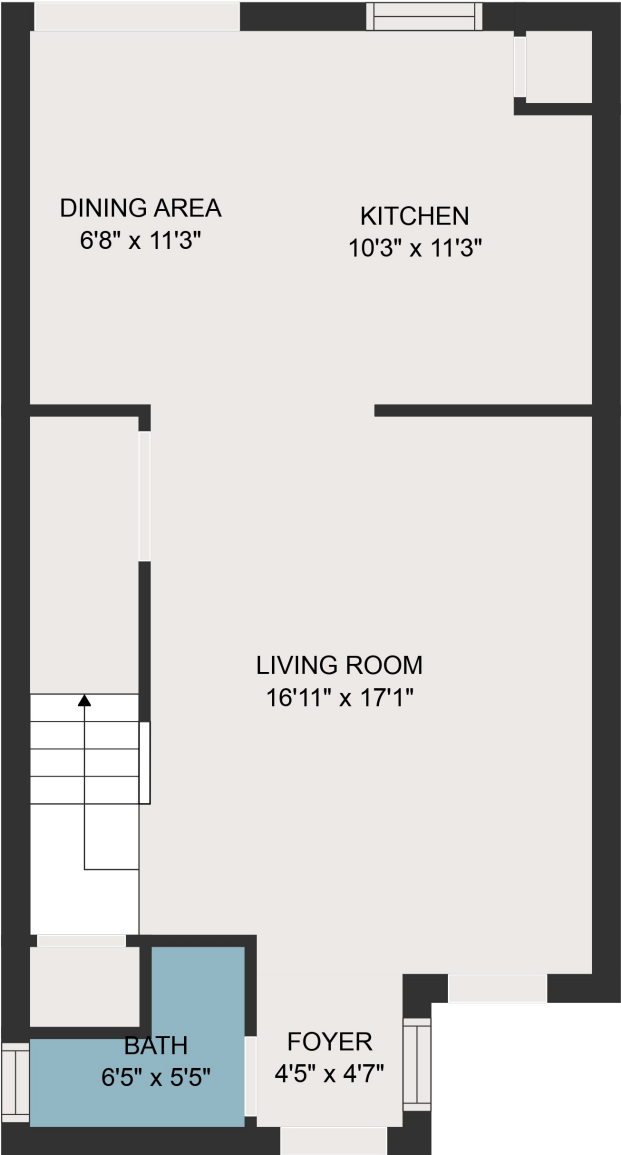

FLOOR 1

FLOOR 2

GROSS INTERNAL AREA  
 FLOOR 1: 530 sq. ft, FLOOR 2: 556 sq. ft  
 TOTAL: 1085 sq. ft  
 MEASUREMENTS ARE DEEMED HIGHLY RELIABLE BUT NOT GUARANTEED.

GROSS INTERNAL AREA  
FLOOR 1: 530 sq. ft, FLOOR 2: 556 sq. ft  
TOTAL: 1085 sq. ft

MEASUREMENTS ARE DEEMED HIGHLY RELIABLE BUT NOT GUARANTEED.

GROSS INTERNAL AREA  
FLOOR 1: 530 sq. ft, FLOOR 2: 556 sq. ft  
TOTAL: 1085 sq. ft

MEASUREMENTS ARE DEEMED HIGHLY RELIABLE BUT NOT GUARANTEED.