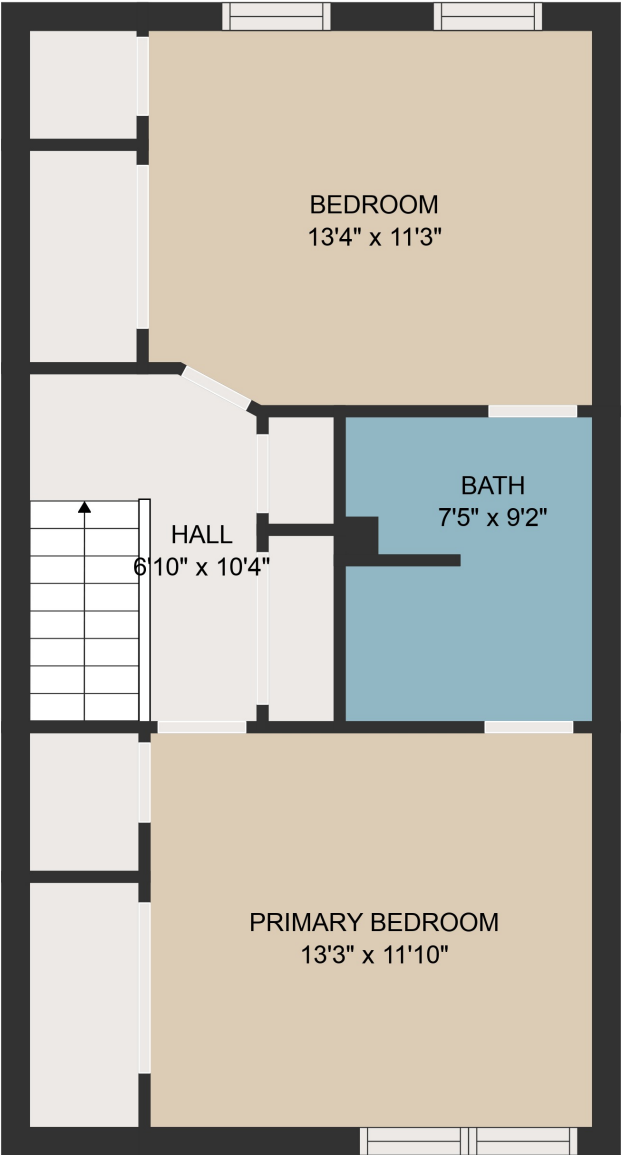

FLOOR 1

FLOOR 2

GROSS INTERNAL AREA  
 FLOOR 1: 530 sq. ft, FLOOR 2: 556 sq. ft  
 TOTAL: 1085 sq. ft  
 MEASUREMENTS ARE DEEMED HIGHLY RELIABLE BUT NOT GUARANTEED.

GROSS INTERNAL AREA  
FLOOR 1: 530 sq. ft, FLOOR 2: 556 sq. ft  
TOTAL: 1085 sq. ft

MEASUREMENTS ARE DEEMED HIGHLY RELIABLE BUT NOT GUARANTEED.

GROSS INTERNAL AREA  
FLOOR 1: 530 sq. ft, FLOOR 2: 556 sq. ft  
TOTAL: 1085 sq. ft

MEASUREMENTS ARE DEEMED HIGHLY RELIABLE BUT NOT GUARANTEED.