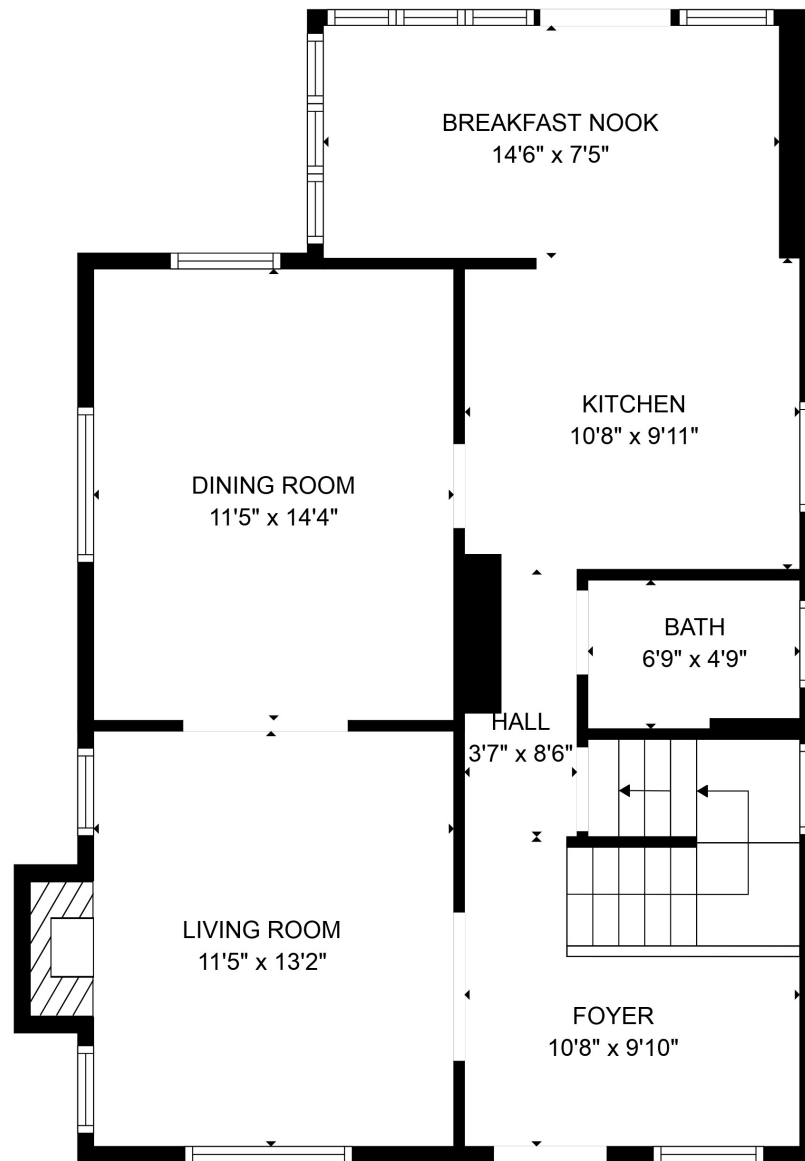

FLOOR 1

FLOOR 2

FLOOR 3

Total scanned area: 2187 sq. ft

SIZES AND DIMENSIONS ARE APPROXIMATE, ACTUAL MAY VARY.

Total scanned area: 2187 sq. ft

SIZES AND DIMENSIONS ARE APPROXIMATE, ACTUAL MAY VARY.

Total scanned area: 2187 sq. ft

SIZES AND DIMENSIONS ARE APPROXIMATE, ACTUAL MAY VARY.

Total scanned area: 2187 sq. ft

SIZES AND DIMENSIONS ARE APPROXIMATE, ACTUAL MAY VARY.