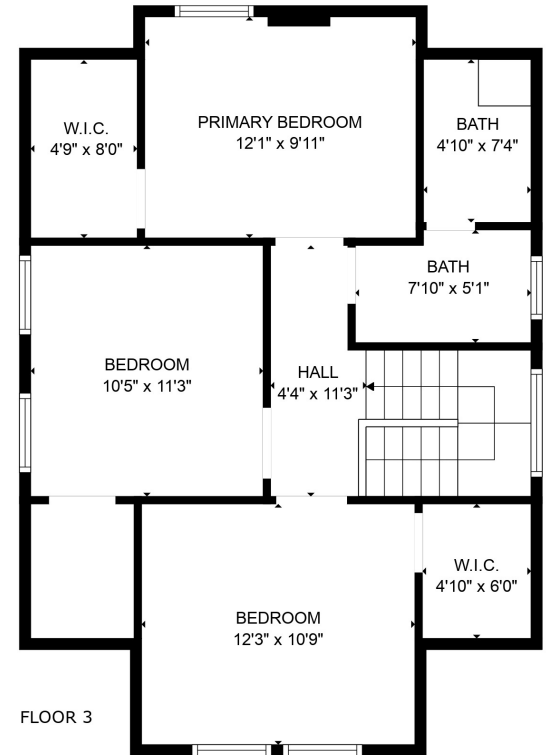

FLOOR 1

FLOOR 2

FLOOR 3

Total scanned area: 2187 sq. ft

SIZES AND DIMENSIONS ARE APPROXIMATE, ACTUAL MAY VARY.

Total scanned area: 2187 sq. ft

SIZES AND DIMENSIONS ARE APPROXIMATE, ACTUAL MAY VARY.

Total scanned area: 2187 sq. ft

SIZES AND DIMENSIONS ARE APPROXIMATE, ACTUAL MAY VARY.

Total scanned area: 2187 sq. ft

SIZES AND DIMENSIONS ARE APPROXIMATE, ACTUAL MAY VARY.