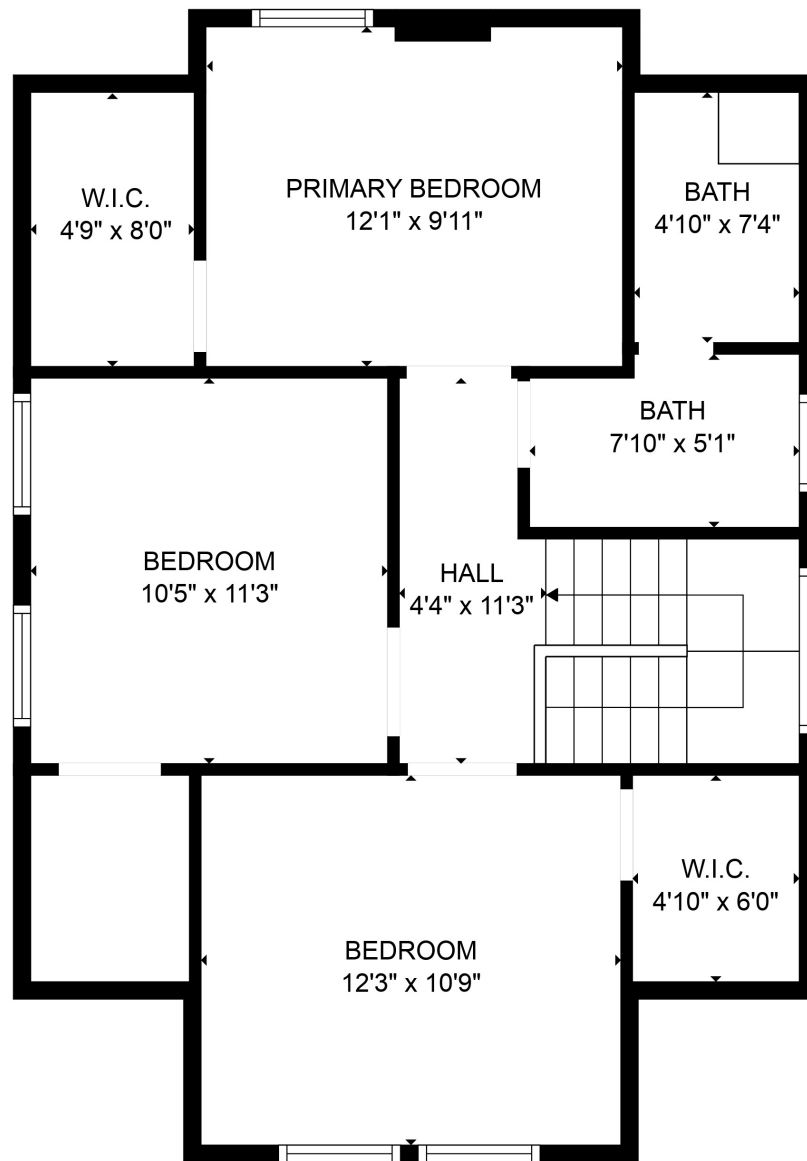

FLOOR 1

FLOOR 2

FLOOR 3

Total scanned area: 2187 sq. ft

SIZES AND DIMENSIONS ARE APPROXIMATE, ACTUAL MAY VARY.

Total scanned area: 2187 sq. ft

SIZES AND DIMENSIONS ARE APPROXIMATE, ACTUAL MAY VARY.

Total scanned area: 2187 sq. ft

SIZES AND DIMENSIONS ARE APPROXIMATE, ACTUAL MAY VARY.

Total scanned area: 2187 sq. ft

SIZES AND DIMENSIONS ARE APPROXIMATE, ACTUAL MAY VARY.