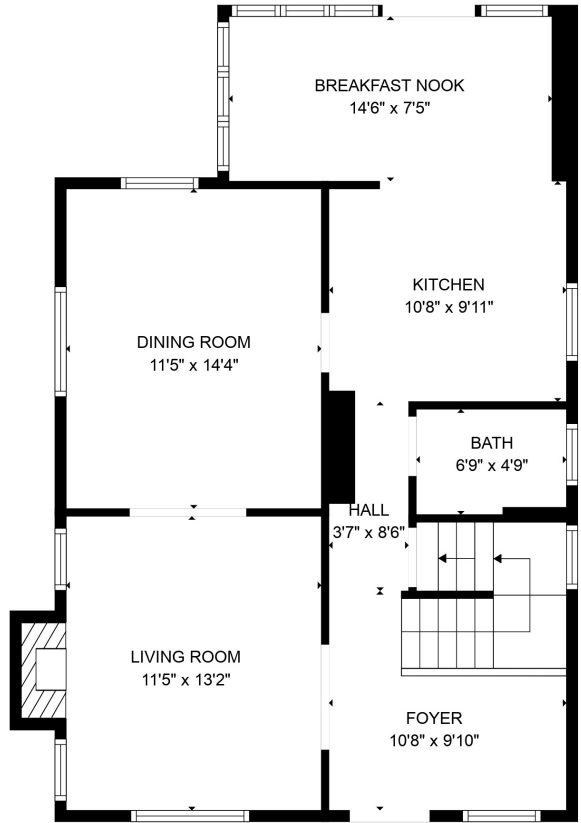

FLOOR 1

FLOOR 2

FLOOR 3

Total scanned area: 2187 sq. ft

SIZES AND DIMENSIONS ARE APPROXIMATE, ACTUAL MAY VARY.

Total scanned area: 2187 sq. ft

SIZES AND DIMENSIONS ARE APPROXIMATE, ACTUAL MAY VARY.

Total scanned area: 2187 sq. ft

SIZES AND DIMENSIONS ARE APPROXIMATE, ACTUAL MAY VARY.

Total scanned area: 2187 sq. ft

SIZES AND DIMENSIONS ARE APPROXIMATE, ACTUAL MAY VARY.