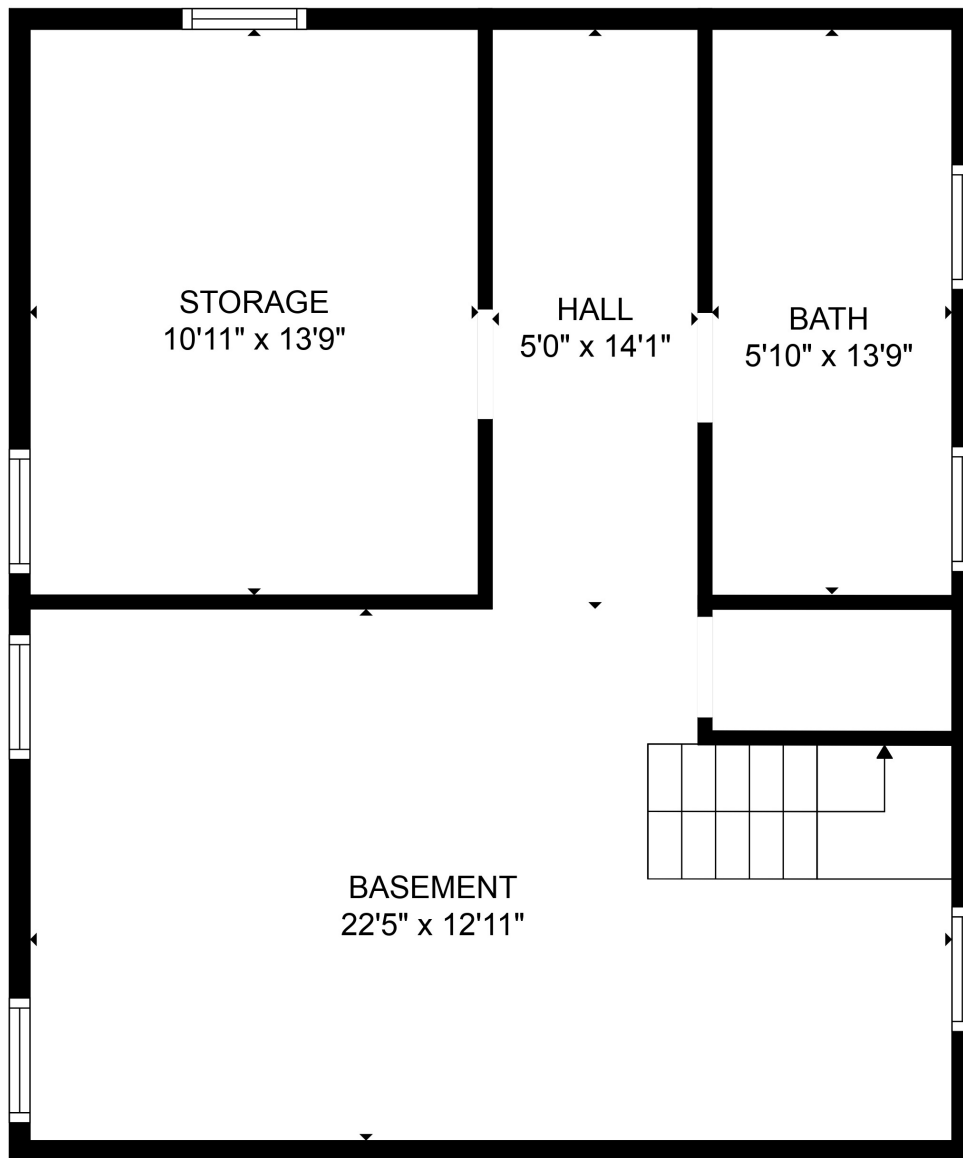

FLOOR 1

FLOOR 2

FLOOR 3

Total scanned area: 2187 sq. ft

SIZES AND DIMENSIONS ARE APPROXIMATE, ACTUAL MAY VARY.

Total scanned area: 2187 sq. ft

SIZES AND DIMENSIONS ARE APPROXIMATE, ACTUAL MAY VARY.

Total scanned area: 2187 sq. ft

SIZES AND DIMENSIONS ARE APPROXIMATE, ACTUAL MAY VARY.

Total scanned area: 2187 sq. ft

SIZES AND DIMENSIONS ARE APPROXIMATE, ACTUAL MAY VARY.