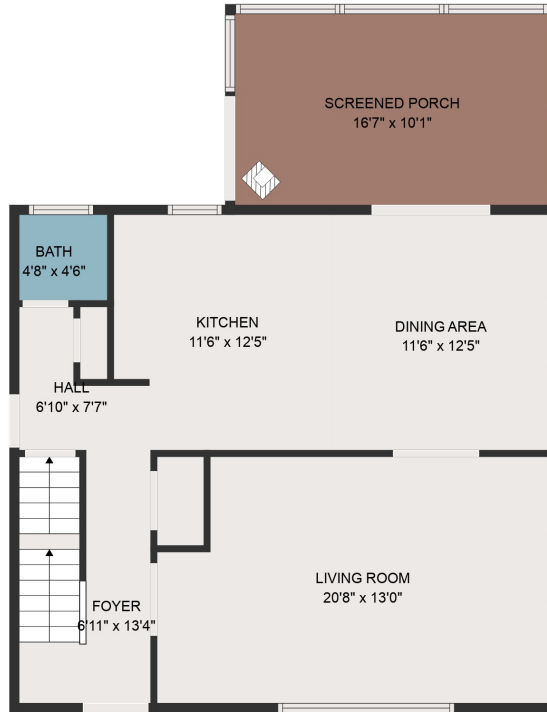

FLOOR 1

FLOOR 2

FLOOR 3

GROSS INTERNAL AREA
 Below Ground: 365 sq. ft, FLOOR 2: 721 sq. ft, FLOOR 3: 721 sq. ft
 EXCLUDED AREAS: LAUNDRY: 216 sq. ft, ELECTRICAL ROOM: 141 sq. ft, SCREENED PORCH: 168 sq. ft
 TOTAL: 1807 sq. ft

MEASUREMENTS ARE DEEMED HIGHLY RELIABLE BUT NOT GUARANTEED.

GROSS INTERNAL AREA

Below Ground: 365 sq. ft, FLOOR 2: 721 sq. ft, FLOOR 3: 721 sq. ft

EXCLUDED AREAS: LAUNDRY: 216 sq. ft, ELECTRICAL ROOM: 141 sq. ft, SCREENED PORCH: 168 sq. ft

TOTAL: 1807 sq. ft

MEASUREMENTS ARE DEEMED HIGHLY RELIABLE BUT NOT GUARANTEED.

GROSS INTERNAL AREA

Below Ground: 365 sq. ft, FLOOR 2: 721 sq. ft, FLOOR 3: 721 sq. ft

EXCLUDED AREAS: LAUNDRY: 216 sq. ft, ELECTRICAL ROOM: 141 sq. ft, SCREENED PORCH: 168 sq. ft
TOTAL: 1807 sq. ft

MEASUREMENTS ARE DEEMED HIGHLY RELIABLE BUT NOT GUARANTEED.

GROSS INTERNAL AREA
Below Ground: 365 sq. ft, FLOOR 2: 721 sq. ft, FLOOR 3: 721 sq. ft
EXCLUDED AREAS: LAUNDRY: 216 sq. ft, ELECTRICAL ROOM: 141 sq. ft, SCREENED PORCH: 168 sq. ft
TOTAL: 1807 sq. ft