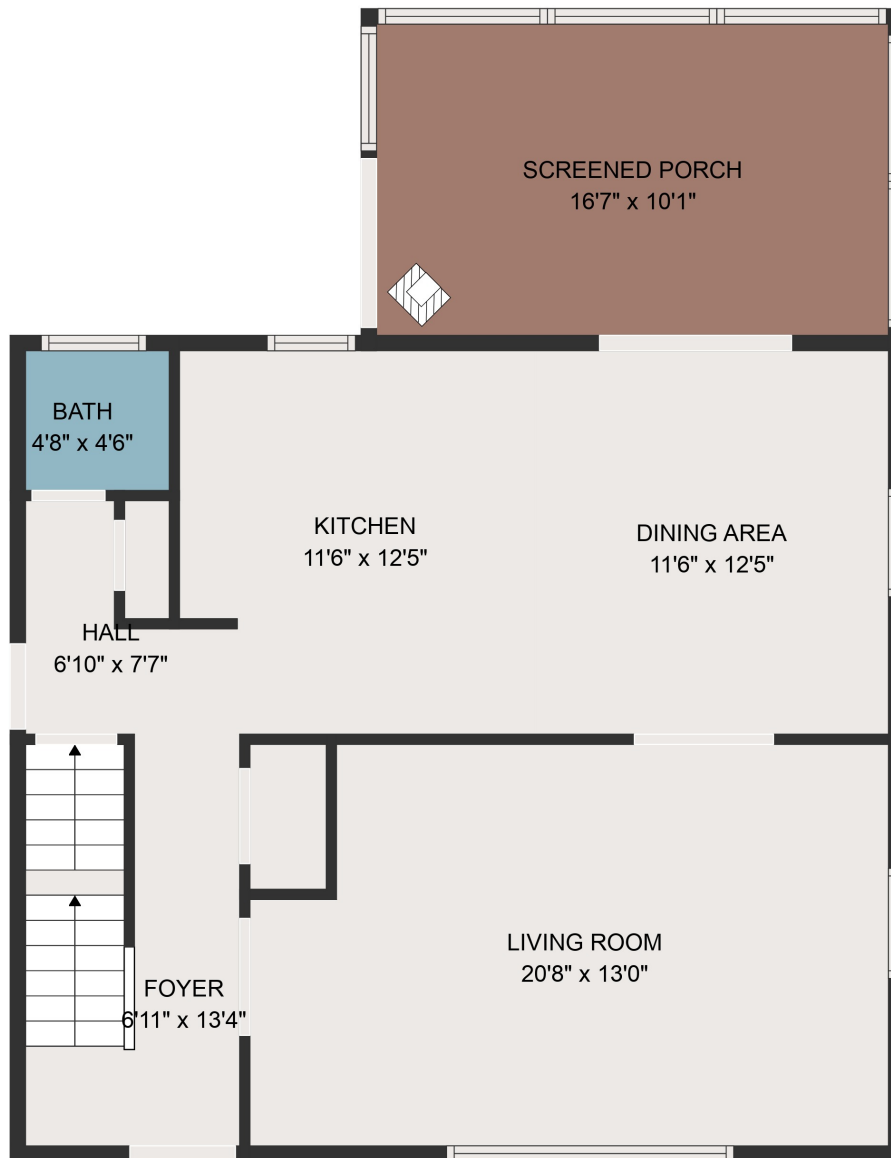

FLOOR 1

FLOOR 2

FLOOR 3

GROSS INTERNAL AREA
 Below Ground: 365 sq. ft, FLOOR 2: 721 sq. ft, FLOOR 3: 721 sq. ft
 EXCLUDED AREAS: LAUNDRY: 216 sq. ft, ELECTRICAL ROOM: 141 sq. ft, SCREENED PORCH: 168 sq. ft
 TOTAL: 1807 sq. ft

MEASUREMENTS ARE DEEMED HIGHLY RELIABLE BUT NOT GUARANTEED.

GROSS INTERNAL AREA

Below Ground: 365 sq. ft, FLOOR 2: 721 sq. ft, FLOOR 3: 721 sq. ft

EXCLUDED AREAS: LAUNDRY: 216 sq. ft, ELECTRICAL ROOM: 141 sq. ft, SCREENED PORCH: 168 sq. ft

TOTAL: 1807 sq. ft

MEASUREMENTS ARE DEEMED HIGHLY RELIABLE BUT NOT GUARANTEED.

GROSS INTERNAL AREA

Below Ground: 365 sq. ft, FLOOR 2: 721 sq. ft, FLOOR 3: 721 sq. ft

EXCLUDED AREAS: LAUNDRY: 216 sq. ft, ELECTRICAL ROOM: 141 sq. ft, SCREENED PORCH: 168 sq. ft
TOTAL: 1807 sq. ft

MEASUREMENTS ARE DEEMED HIGHLY RELIABLE BUT NOT GUARANTEED.

GROSS INTERNAL AREA
Below Ground: 365 sq. ft, FLOOR 2: 721 sq. ft, FLOOR 3: 721 sq. ft
EXCLUDED AREAS: LAUNDRY: 216 sq. ft, ELECTRICAL ROOM: 141 sq. ft, SCREENED PORCH: 168 sq. ft
TOTAL: 1807 sq. ft