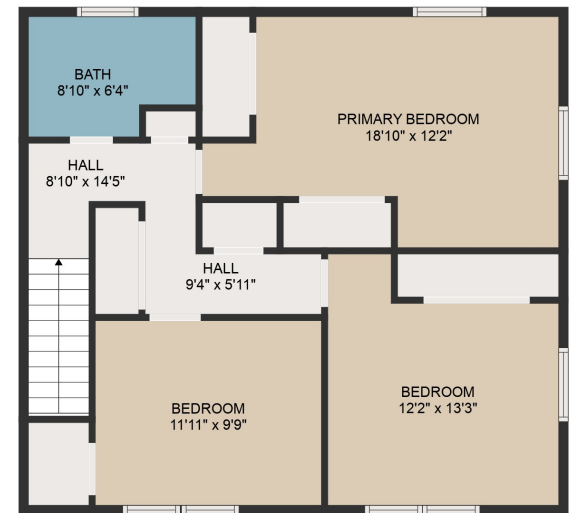

FLOOR 1

FLOOR 2

FLOOR 3

GROSS INTERNAL AREA
 Below Ground: 365 sq. ft, FLOOR 2: 721 sq. ft, FLOOR 3: 721 sq. ft
 EXCLUDED AREAS: LAUNDRY: 216 sq. ft, ELECTRICAL ROOM: 141 sq. ft, SCREENED PORCH: 168 sq. ft
 TOTAL: 1807 sq. ft

MEASUREMENTS ARE DEEMED HIGHLY RELIABLE BUT NOT GUARANTEED.

GROSS INTERNAL AREA

Below Ground: 365 sq. ft, FLOOR 2: 721 sq. ft, FLOOR 3: 721 sq. ft

EXCLUDED AREAS: LAUNDRY: 216 sq. ft, ELECTRICAL ROOM: 141 sq. ft, SCREENED PORCH: 168 sq. ft

TOTAL: 1807 sq. ft

MEASUREMENTS ARE DEEMED HIGHLY RELIABLE BUT NOT GUARANTEED.

GROSS INTERNAL AREA

Below Ground: 365 sq. ft, FLOOR 2: 721 sq. ft, FLOOR 3: 721 sq. ft

EXCLUDED AREAS: LAUNDRY: 216 sq. ft, ELECTRICAL ROOM: 141 sq. ft, SCREENED PORCH: 168 sq. ft
TOTAL: 1807 sq. ft

MEASUREMENTS ARE DEEMED HIGHLY RELIABLE BUT NOT GUARANTEED.

GROSS INTERNAL AREA
Below Ground: 365 sq. ft, FLOOR 2: 721 sq. ft, FLOOR 3: 721 sq. ft
EXCLUDED AREAS: LAUNDRY: 216 sq. ft, ELECTRICAL ROOM: 141 sq. ft, SCREENED PORCH: 168 sq. ft
TOTAL: 1807 sq. ft