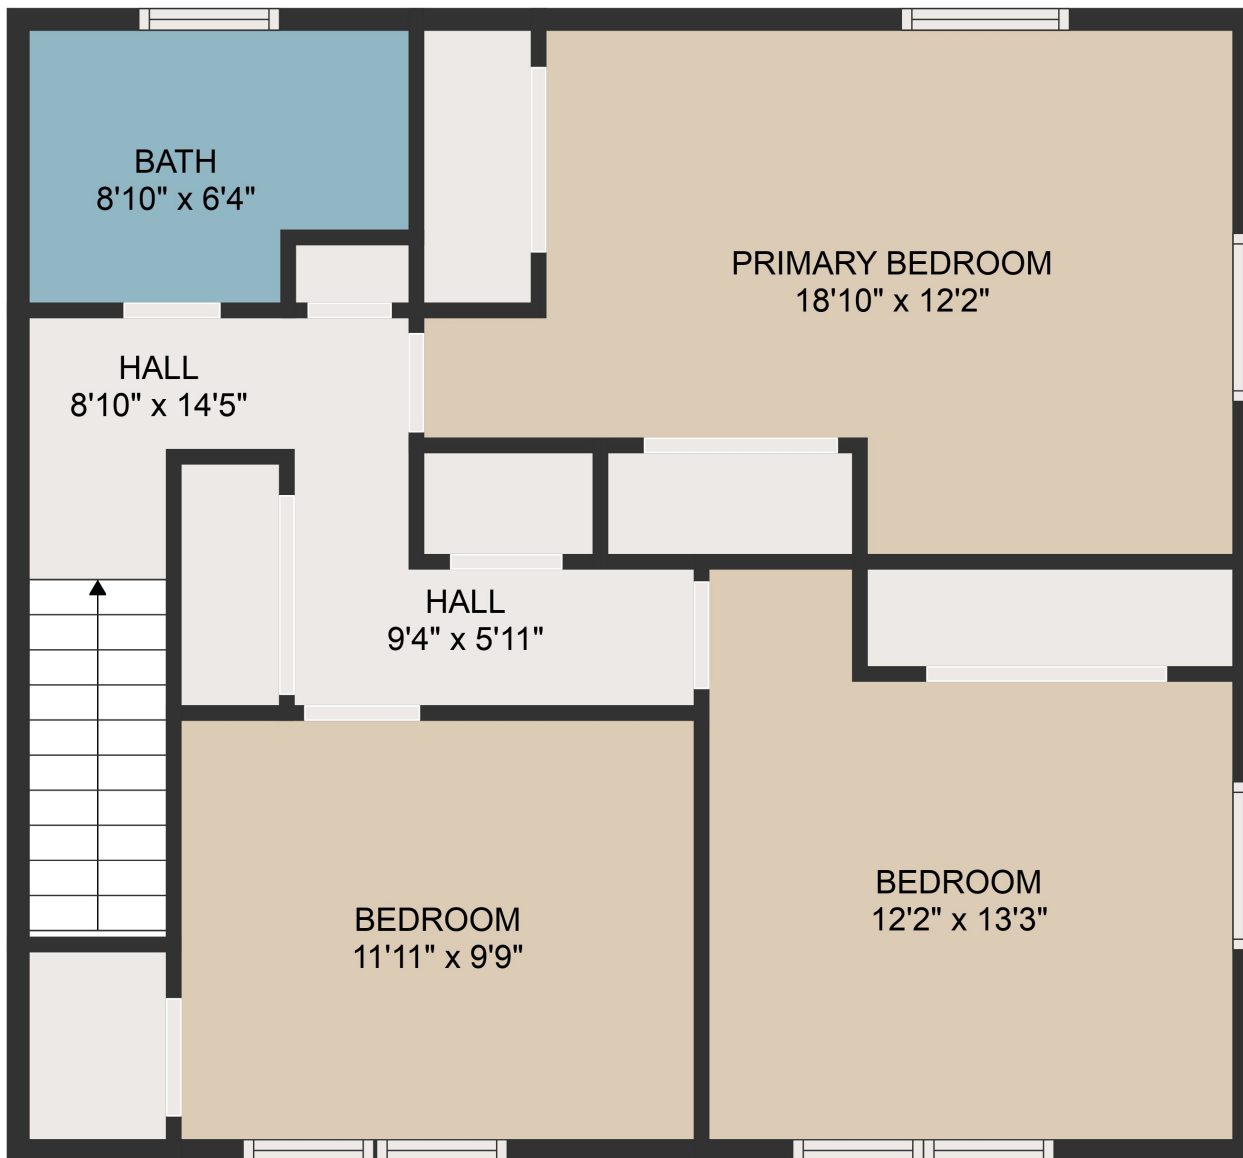

FLOOR 1

FLOOR 2

FLOOR 3

GROSS INTERNAL AREA
 Below Ground: 365 sq. ft, FLOOR 2: 721 sq. ft, FLOOR 3: 721 sq. ft
 EXCLUDED AREAS: LAUNDRY: 216 sq. ft, ELECTRICAL ROOM: 141 sq. ft, SCREENED PORCH: 168 sq. ft
 TOTAL: 1807 sq. ft

MEASUREMENTS ARE DEEMED HIGHLY RELIABLE BUT NOT GUARANTEED.

GROSS INTERNAL AREA

Below Ground: 365 sq. ft, FLOOR 2: 721 sq. ft, FLOOR 3: 721 sq. ft

EXCLUDED AREAS: LAUNDRY: 216 sq. ft, ELECTRICAL ROOM: 141 sq. ft, SCREENED PORCH: 168 sq. ft

TOTAL: 1807 sq. ft

MEASUREMENTS ARE DEEMED HIGHLY RELIABLE BUT NOT GUARANTEED.

GROSS INTERNAL AREA

Below Ground: 365 sq. ft, FLOOR 2: 721 sq. ft, FLOOR 3: 721 sq. ft

EXCLUDED AREAS: LAUNDRY: 216 sq. ft, ELECTRICAL ROOM: 141 sq. ft, SCREENED PORCH: 168 sq. ft
TOTAL: 1807 sq. ft

MEASUREMENTS ARE DEEMED HIGHLY RELIABLE BUT NOT GUARANTEED.

GROSS INTERNAL AREA
Below Ground: 365 sq. ft, FLOOR 2: 721 sq. ft, FLOOR 3: 721 sq. ft
EXCLUDED AREAS: LAUNDRY: 216 sq. ft, ELECTRICAL ROOM: 141 sq. ft, SCREENED PORCH: 168 sq. ft
TOTAL: 1807 sq. ft