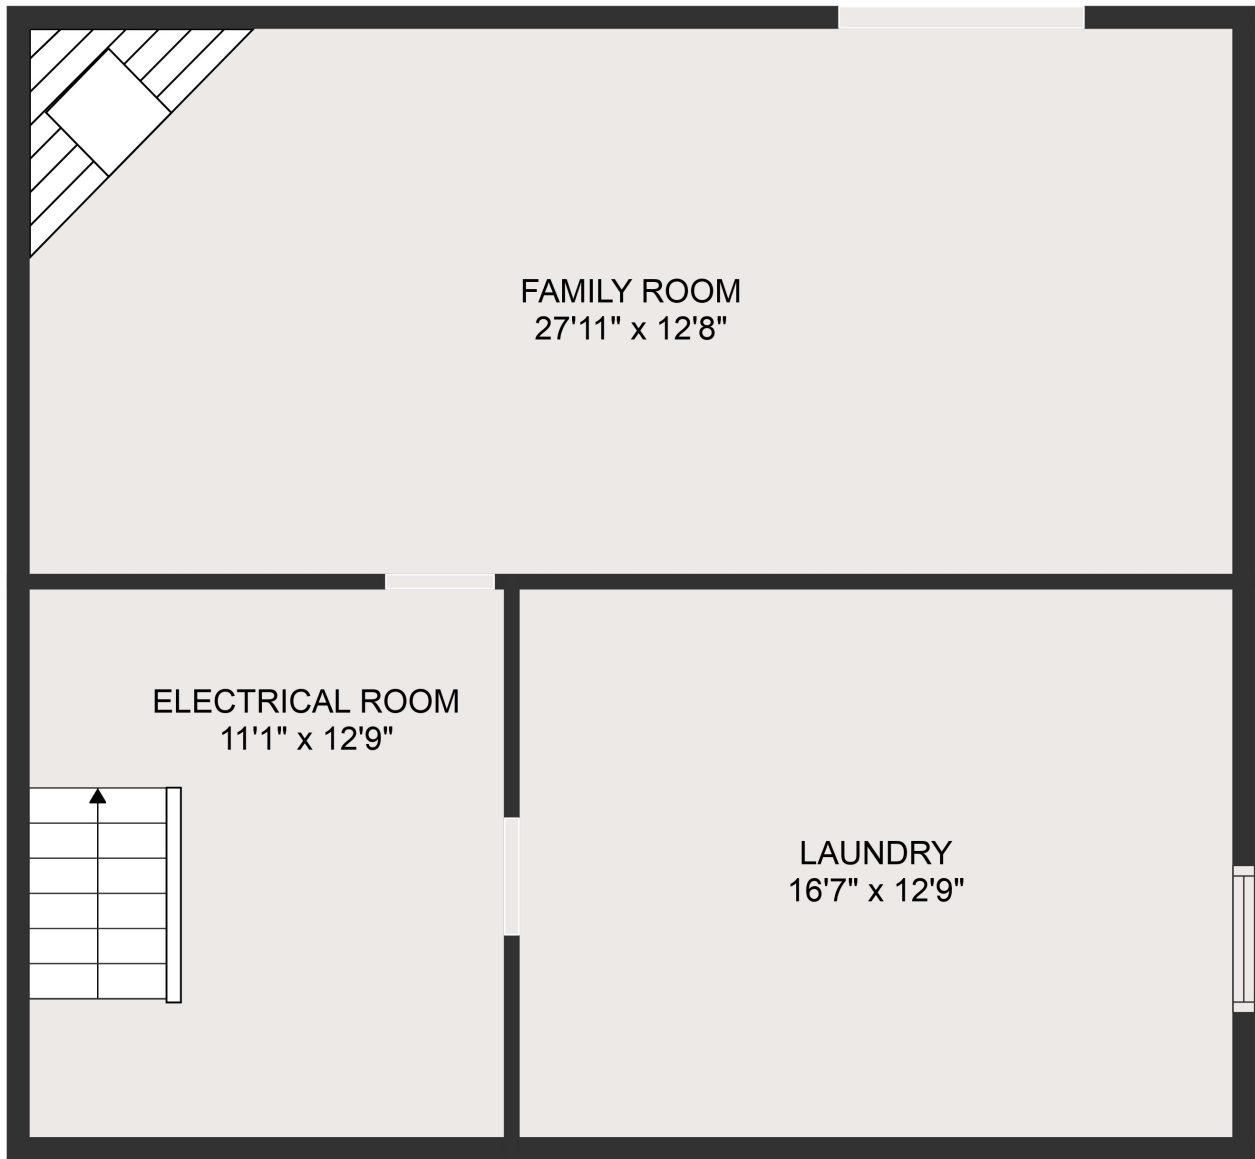

FLOOR 1

FLOOR 2

FLOOR 3

GROSS INTERNAL AREA
 Below Ground: 365 sq. ft, FLOOR 2: 721 sq. ft, FLOOR 3: 721 sq. ft
 EXCLUDED AREAS: LAUNDRY: 216 sq. ft, ELECTRICAL ROOM: 141 sq. ft, SCREENED PORCH: 168 sq. ft
 TOTAL: 1807 sq. ft

MEASUREMENTS ARE DEEMED HIGHLY RELIABLE BUT NOT GUARANTEED.

GROSS INTERNAL AREA

Below Ground: 365 sq. ft, FLOOR 2: 721 sq. ft, FLOOR 3: 721 sq. ft

EXCLUDED AREAS: LAUNDRY: 216 sq. ft, ELECTRICAL ROOM: 141 sq. ft, SCREENED PORCH: 168 sq. ft

TOTAL: 1807 sq. ft

MEASUREMENTS ARE DEEMED HIGHLY RELIABLE BUT NOT GUARANTEED.

GROSS INTERNAL AREA

Below Ground: 365 sq. ft, FLOOR 2: 721 sq. ft, FLOOR 3: 721 sq. ft

EXCLUDED AREAS: LAUNDRY: 216 sq. ft, ELECTRICAL ROOM: 141 sq. ft, SCREENED PORCH: 168 sq. ft
TOTAL: 1807 sq. ft

MEASUREMENTS ARE DEEMED HIGHLY RELIABLE BUT NOT GUARANTEED.

GROSS INTERNAL AREA
Below Ground: 365 sq. ft, FLOOR 2: 721 sq. ft, FLOOR 3: 721 sq. ft
EXCLUDED AREAS: LAUNDRY: 216 sq. ft, ELECTRICAL ROOM: 141 sq. ft, SCREENED PORCH: 168 sq. ft
TOTAL: 1807 sq. ft