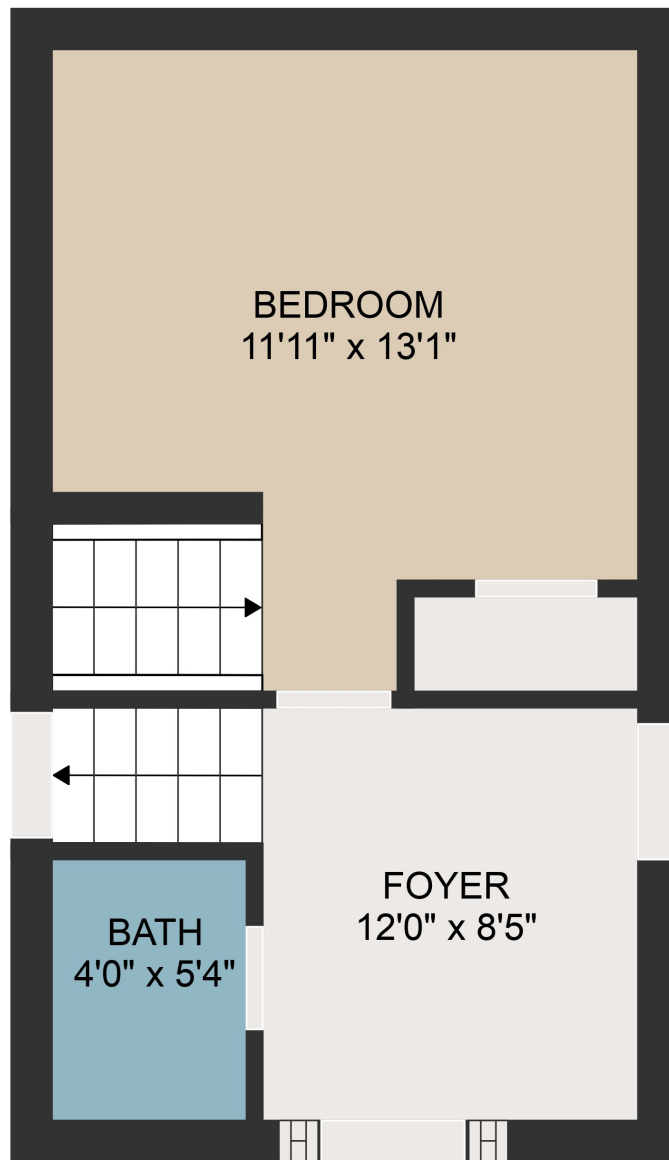

FLOOR 1

FLOOR 2

FLOOR 3

FLOOR 4

GROSS INTERNAL AREA
 FLOOR 1: 390 sq. ft, FLOOR 2: 262 sq. ft
 FLOOR 3: 471 sq. ft, FLOOR 4: 564 sq. ft
 TOTAL: 1687 sq. ft
 MEASUREMENTS ARE DEEMED HIGHLY RELIABLE BUT NOT GUARANTEED.

GROSS INTERNAL AREA

FLOOR 1: 390 sq. ft, FLOOR 2: 262 sq. ft

FLOOR 3: 471 sq. ft, FLOOR 4: 564 sq. ft

TOTAL: 1687 sq. ft

MEASUREMENTS ARE DEEMED HIGHLY RELIABLE BUT NOT GUARANTEED.

GROSS INTERNAL AREA

FLOOR 1: 390 sq. ft, FLOOR 2: 262 sq. ft

FLOOR 3: 471 sq. ft, FLOOR 4: 564 sq. ft

TOTAL: 1687 sq. ft

MEASUREMENTS ARE DEEMED HIGHLY RELIABLE BUT NOT GUARANTEED.

BEDROOM
11'11" x 13'1"

FOYER
12'0" x 8'5"

BATH
4'0" x 5'4"

GROSS INTERNAL AREA
FLOOR 1: 390 sq. ft, FLOOR 2: 262 sq. ft
FLOOR 3: 471 sq. ft, FLOOR 4: 564 sq. ft
TOTAL: 1687 sq. ft

MEASUREMENTS ARE DEEMED HIGHLY RELIABLE BUT NOT GUARANTEED.

GROSS INTERNAL AREA

FLOOR 1: 390 sq. ft, FLOOR 2: 262 sq. ft

FLOOR 3: 471 sq. ft, FLOOR 4: 564 sq. ft

TOTAL: 1687 sq. ft

MEASUREMENTS ARE DEEMED HIGHLY RELIABLE BUT NOT GUARANTEED.