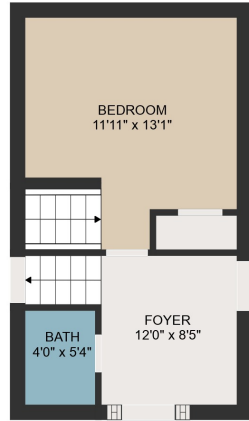

FLOOR 1

FLOOR 2

FLOOR 3

FLOOR 4

GROSS INTERNAL AREA
 FLOOR 1: 390 sq. ft, FLOOR 2: 262 sq. ft
 FLOOR 3: 471 sq. ft, FLOOR 4: 564 sq. ft
 TOTAL: 1687 sq. ft
 MEASUREMENTS ARE DEEMED HIGHLY RELIABLE BUT NOT GUARANTEED.

GROSS INTERNAL AREA

FLOOR 1: 390 sq. ft, FLOOR 2: 262 sq. ft

FLOOR 3: 471 sq. ft, FLOOR 4: 564 sq. ft

TOTAL: 1687 sq. ft

MEASUREMENTS ARE DEEMED HIGHLY RELIABLE BUT NOT GUARANTEED.

GROSS INTERNAL AREA

FLOOR 1: 390 sq. ft, FLOOR 2: 262 sq. ft

FLOOR 3: 471 sq. ft, FLOOR 4: 564 sq. ft

TOTAL: 1687 sq. ft

MEASUREMENTS ARE DEEMED HIGHLY RELIABLE BUT NOT GUARANTEED.

BEDROOM
11'11" x 13'1"

FOYER
12'0" x 8'5"

BATH
4'0" x 5'4"

GROSS INTERNAL AREA
FLOOR 1: 390 sq. ft, FLOOR 2: 262 sq. ft
FLOOR 3: 471 sq. ft, FLOOR 4: 564 sq. ft
TOTAL: 1687 sq. ft

MEASUREMENTS ARE DEEMED HIGHLY RELIABLE BUT NOT GUARANTEED.

GROSS INTERNAL AREA

FLOOR 1: 390 sq. ft, FLOOR 2: 262 sq. ft

FLOOR 3: 471 sq. ft, FLOOR 4: 564 sq. ft

TOTAL: 1687 sq. ft

MEASUREMENTS ARE DEEMED HIGHLY RELIABLE BUT NOT GUARANTEED.