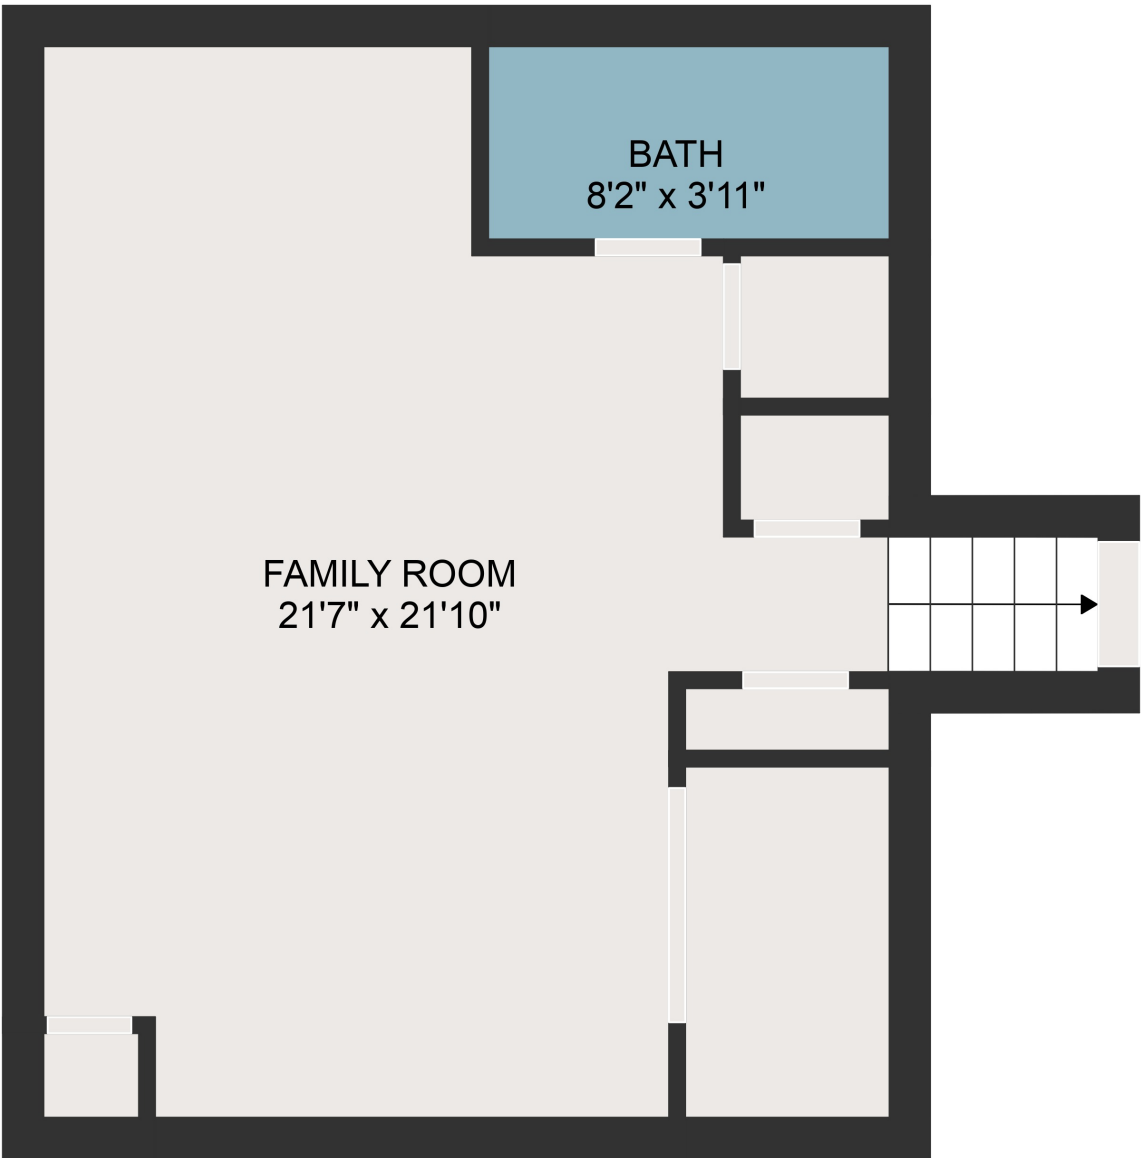

GROSS INTERNAL AREA

FLOOR 1: 390 sq. ft, FLOOR 2: 262 sq. ft

FLOOR 3: 471 sq. ft, FLOOR 4: 564 sq. ft

TOTAL: 1687 sq. ft