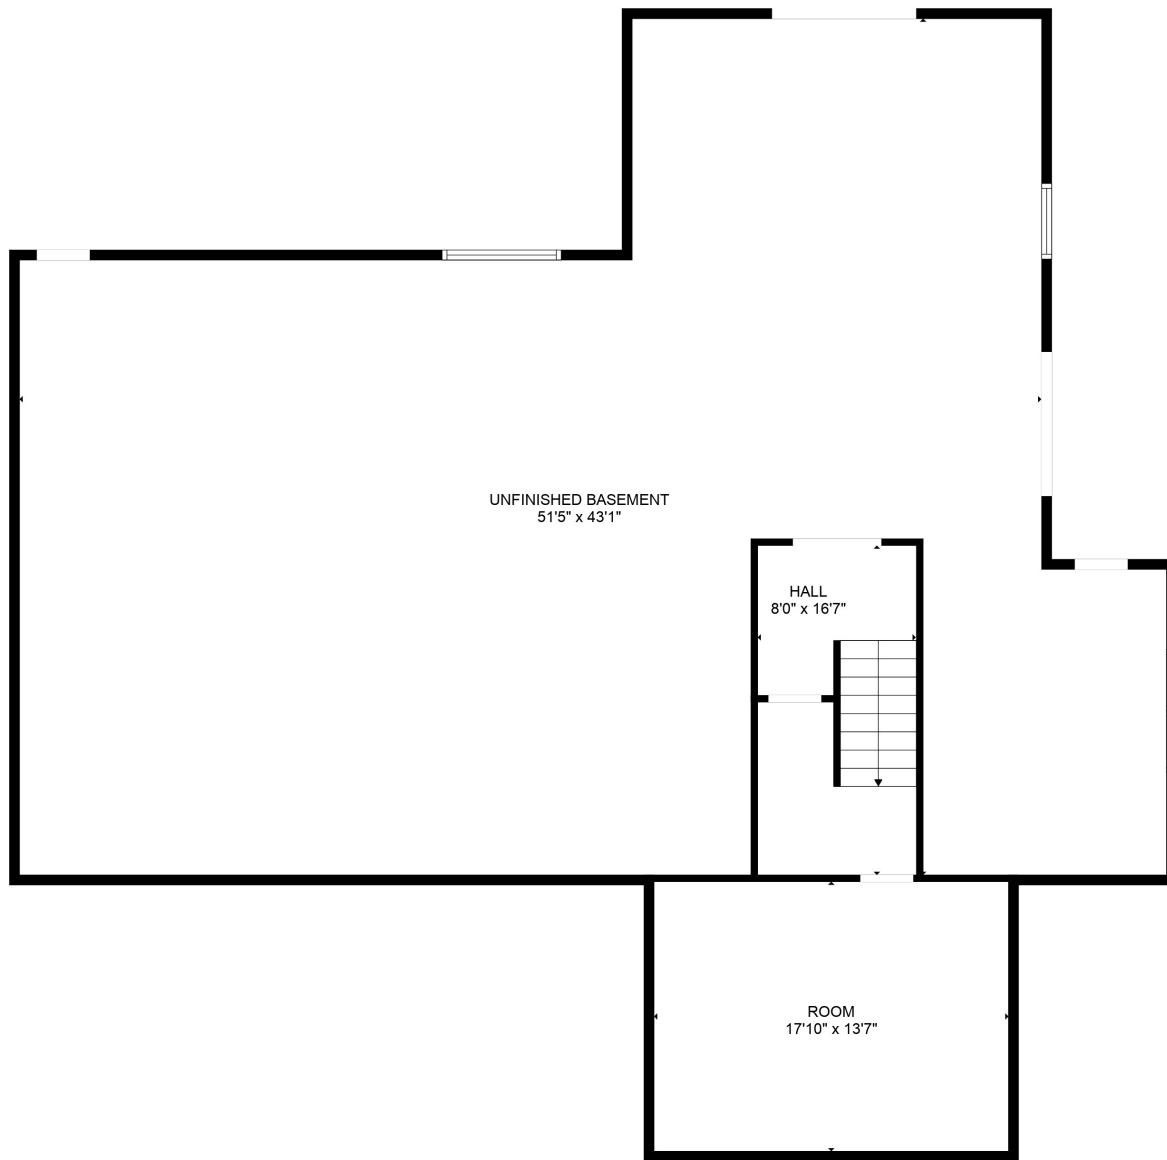

FLOOR 2

FLOOR 4

FLOOR 1

FLOOR 3

Total scanned area: 6466 sq. ft

SIZES AND DIMENSIONS ARE APPROXIMATE, ACTUAL MAY VARY.

Total scanned area: 6466 sq. ft

SIZES AND DIMENSIONS ARE APPROXIMATE, ACTUAL MAY VARY.

Total scanned area: 6466 sq. ft

SIZES AND DIMENSIONS ARE APPROXIMATE, ACTUAL MAY VARY.

Total scanned area: 6466 sq. ft

SIZES AND DIMENSIONS ARE APPROXIMATE, ACTUAL MAY VARY.

UNFINISHED BASEMENT
51'5" x 43'1"

HALL
8'0" x 16'7"

ROOM
17'10" x 13'7"

Total scanned area: 6466 sq. ft

SIZES AND DIMENSIONS ARE APPROXIMATE, ACTUAL MAY VARY.