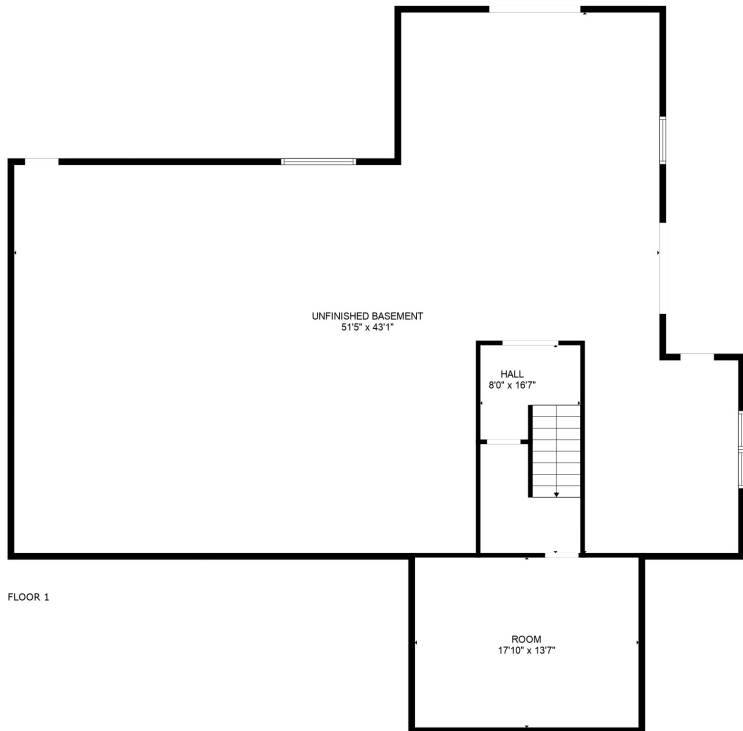

FLOOR 2

FLOOR 4

FLOOR 1

FLOOR 3

Total scanned area: 6466 sq. ft

SIZES AND DIMENSIONS ARE APPROXIMATE, ACTUAL MAY VARY.

Total scanned area: 6466 sq. ft

SIZES AND DIMENSIONS ARE APPROXIMATE, ACTUAL MAY VARY.

Total scanned area: 6466 sq. ft

SIZES AND DIMENSIONS ARE APPROXIMATE, ACTUAL MAY VARY.

Total scanned area: 6466 sq. ft

SIZES AND DIMENSIONS ARE APPROXIMATE, ACTUAL MAY VARY.

UNFINISHED BASEMENT
51'5" x 43'1"

HALL
8'0" x 16'7"

ROOM
17'10" x 13'7"

Total scanned area: 6466 sq. ft

SIZES AND DIMENSIONS ARE APPROXIMATE, ACTUAL MAY VARY.