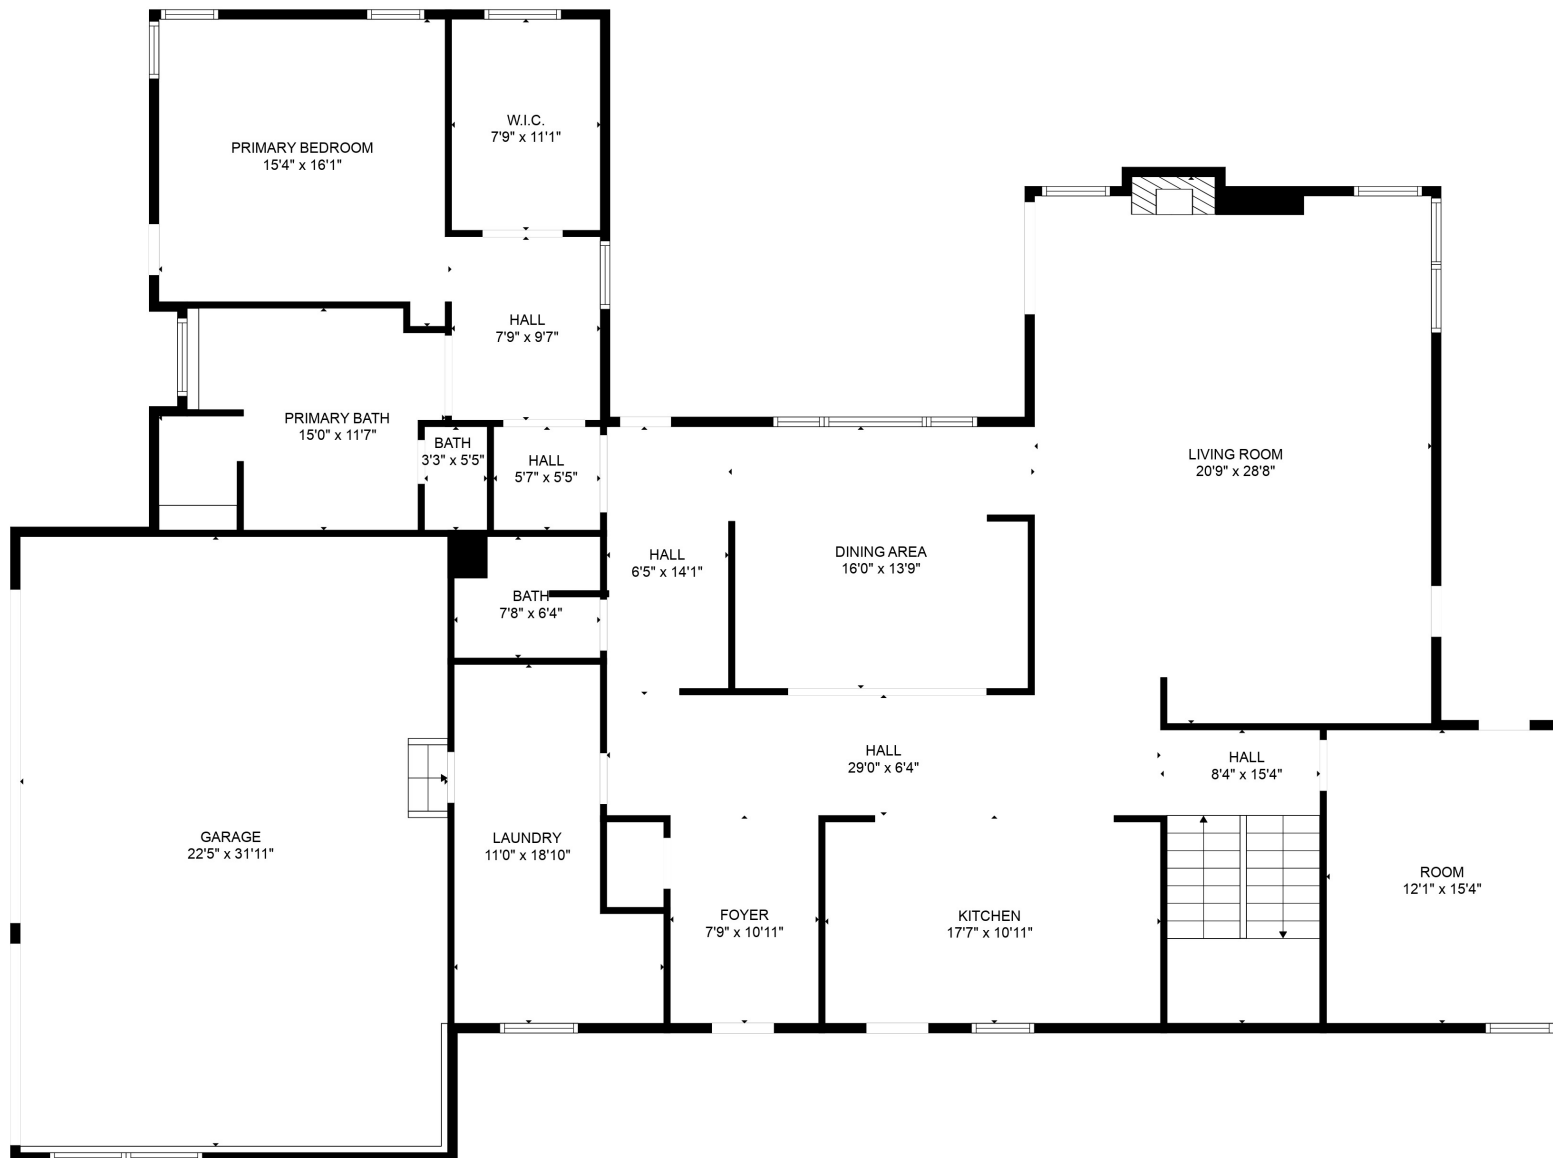

FLOOR 2

FLOOR 4

FLOOR 1

FLOOR 3

Total scanned area: 6466 sq. ft

SIZES AND DIMENSIONS ARE APPROXIMATE, ACTUAL MAY VARY.

Total scanned area: 6466 sq. ft

SIZES AND DIMENSIONS ARE APPROXIMATE, ACTUAL MAY VARY.

Total scanned area: 6466 sq. ft

SIZES AND DIMENSIONS ARE APPROXIMATE, ACTUAL MAY VARY.

Total scanned area: 6466 sq. ft

SIZES AND DIMENSIONS ARE APPROXIMATE, ACTUAL MAY VARY.

UNFINISHED BASEMENT
51'5" x 43'1"

HALL
8'0" x 16'7"

ROOM
17'10" x 13'7"

Total scanned area: 6466 sq. ft

SIZES AND DIMENSIONS ARE APPROXIMATE, ACTUAL MAY VARY.