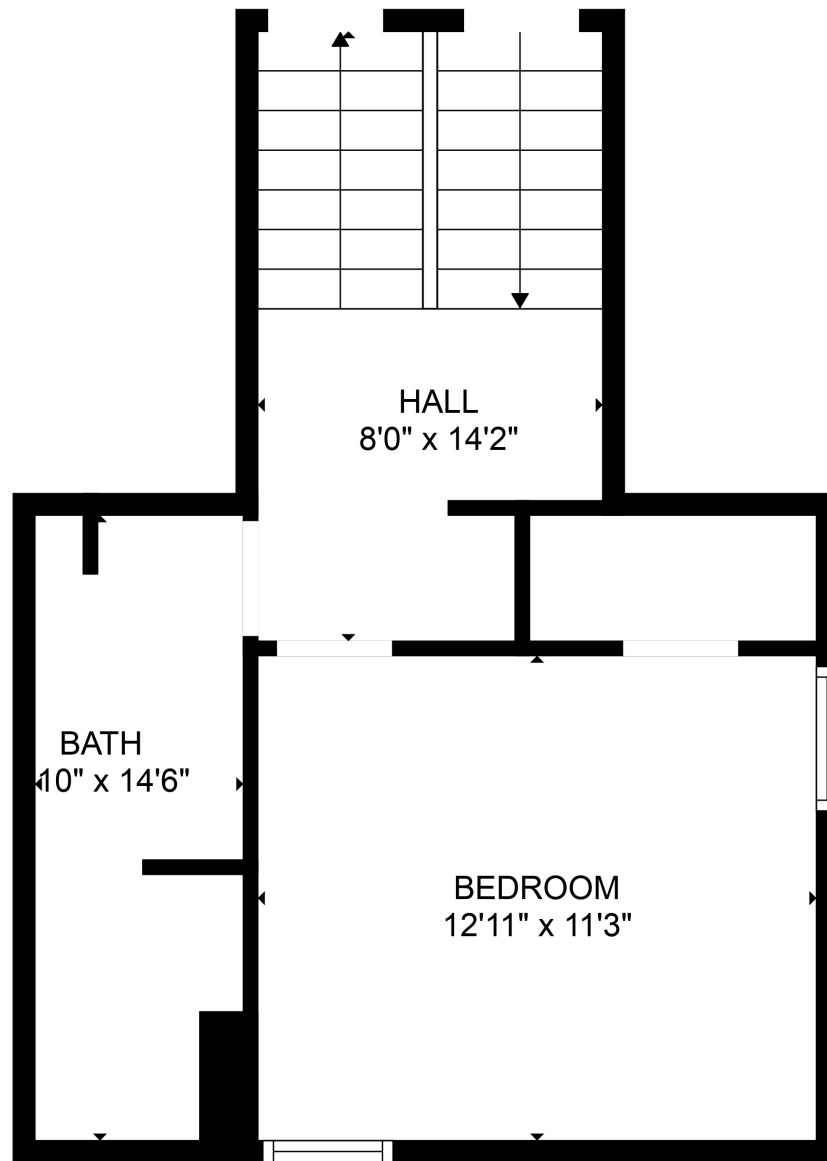

FLOOR 2

FLOOR 4

FLOOR 1

FLOOR 3

Total scanned area: 6466 sq. ft

SIZES AND DIMENSIONS ARE APPROXIMATE, ACTUAL MAY VARY.

Total scanned area: 6466 sq. ft

SIZES AND DIMENSIONS ARE APPROXIMATE, ACTUAL MAY VARY.

Total scanned area: 6466 sq. ft

SIZES AND DIMENSIONS ARE APPROXIMATE, ACTUAL MAY VARY.

Total scanned area: 6466 sq. ft

SIZES AND DIMENSIONS ARE APPROXIMATE, ACTUAL MAY VARY.

UNFINISHED BASEMENT
51'5" x 43'1"

HALL
8'0" x 16'7"

ROOM
17'10" x 13'7"

Total scanned area: 6466 sq. ft

SIZES AND DIMENSIONS ARE APPROXIMATE, ACTUAL MAY VARY.