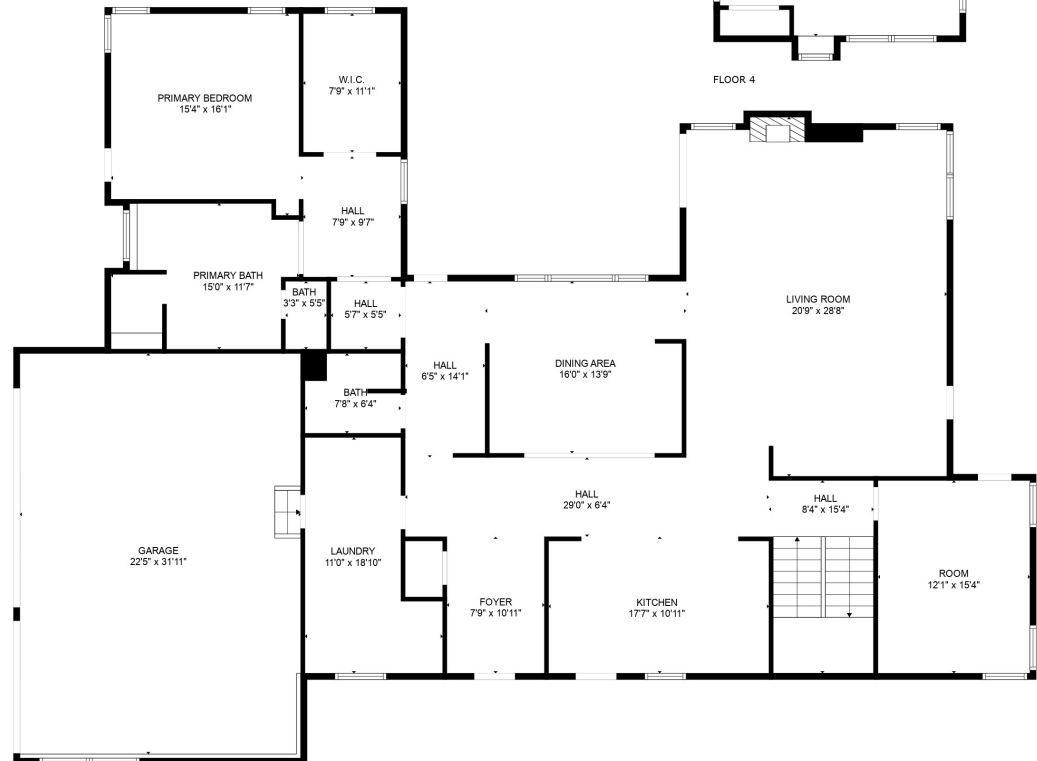

FLOOR 2

FLOOR 4

FLOOR 1

FLOOR 3

Total scanned area: 6466 sq. ft

SIZES AND DIMENSIONS ARE APPROXIMATE, ACTUAL MAY VARY.

Total scanned area: 6466 sq. ft

SIZES AND DIMENSIONS ARE APPROXIMATE, ACTUAL MAY VARY.

Total scanned area: 6466 sq. ft

SIZES AND DIMENSIONS ARE APPROXIMATE, ACTUAL MAY VARY.

Total scanned area: 6466 sq. ft

SIZES AND DIMENSIONS ARE APPROXIMATE, ACTUAL MAY VARY.

UNFINISHED BASEMENT
51'5" x 43'1"

HALL
8'0" x 16'7"

ROOM
17'10" x 13'7"

Total scanned area: 6466 sq. ft

SIZES AND DIMENSIONS ARE APPROXIMATE, ACTUAL MAY VARY.