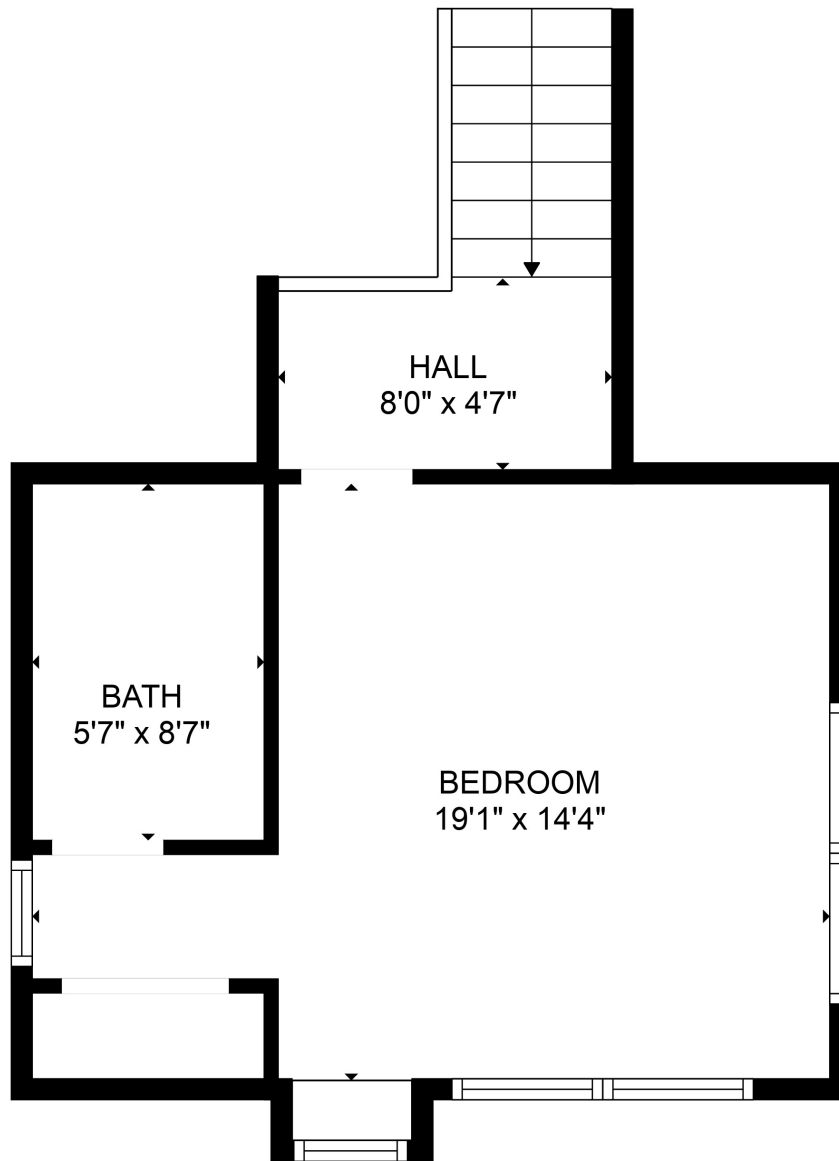

FLOOR 2

FLOOR 4

FLOOR 1

FLOOR 3

Total scanned area: 6466 sq. ft

SIZES AND DIMENSIONS ARE APPROXIMATE, ACTUAL MAY VARY.

Total scanned area: 6466 sq. ft

SIZES AND DIMENSIONS ARE APPROXIMATE, ACTUAL MAY VARY.

Total scanned area: 6466 sq. ft

SIZES AND DIMENSIONS ARE APPROXIMATE, ACTUAL MAY VARY.

Total scanned area: 6466 sq. ft

SIZES AND DIMENSIONS ARE APPROXIMATE, ACTUAL MAY VARY.

UNFINISHED BASEMENT
51'5" x 43'1"

HALL
8'0" x 16'7"

ROOM
17'10" x 13'7"

Total scanned area: 6466 sq. ft

SIZES AND DIMENSIONS ARE APPROXIMATE, ACTUAL MAY VARY.