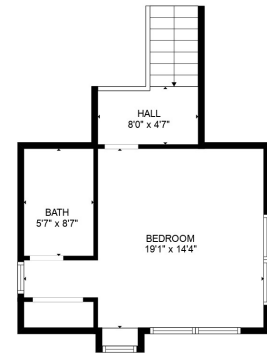

FLOOR 2

FLOOR 4

FLOOR 1

FLOOR 3

Total scanned area: 6466 sq. ft

SIZES AND DIMENSIONS ARE APPROXIMATE, ACTUAL MAY VARY.

Total scanned area: 6466 sq. ft

SIZES AND DIMENSIONS ARE APPROXIMATE, ACTUAL MAY VARY.

Total scanned area: 6466 sq. ft

SIZES AND DIMENSIONS ARE APPROXIMATE, ACTUAL MAY VARY.

Total scanned area: 6466 sq. ft

SIZES AND DIMENSIONS ARE APPROXIMATE, ACTUAL MAY VARY.

UNFINISHED BASEMENT
51'5" x 43'1"

HALL
8'0" x 16'7"

ROOM
17'10" x 13'7"

Total scanned area: 6466 sq. ft

SIZES AND DIMENSIONS ARE APPROXIMATE, ACTUAL MAY VARY.