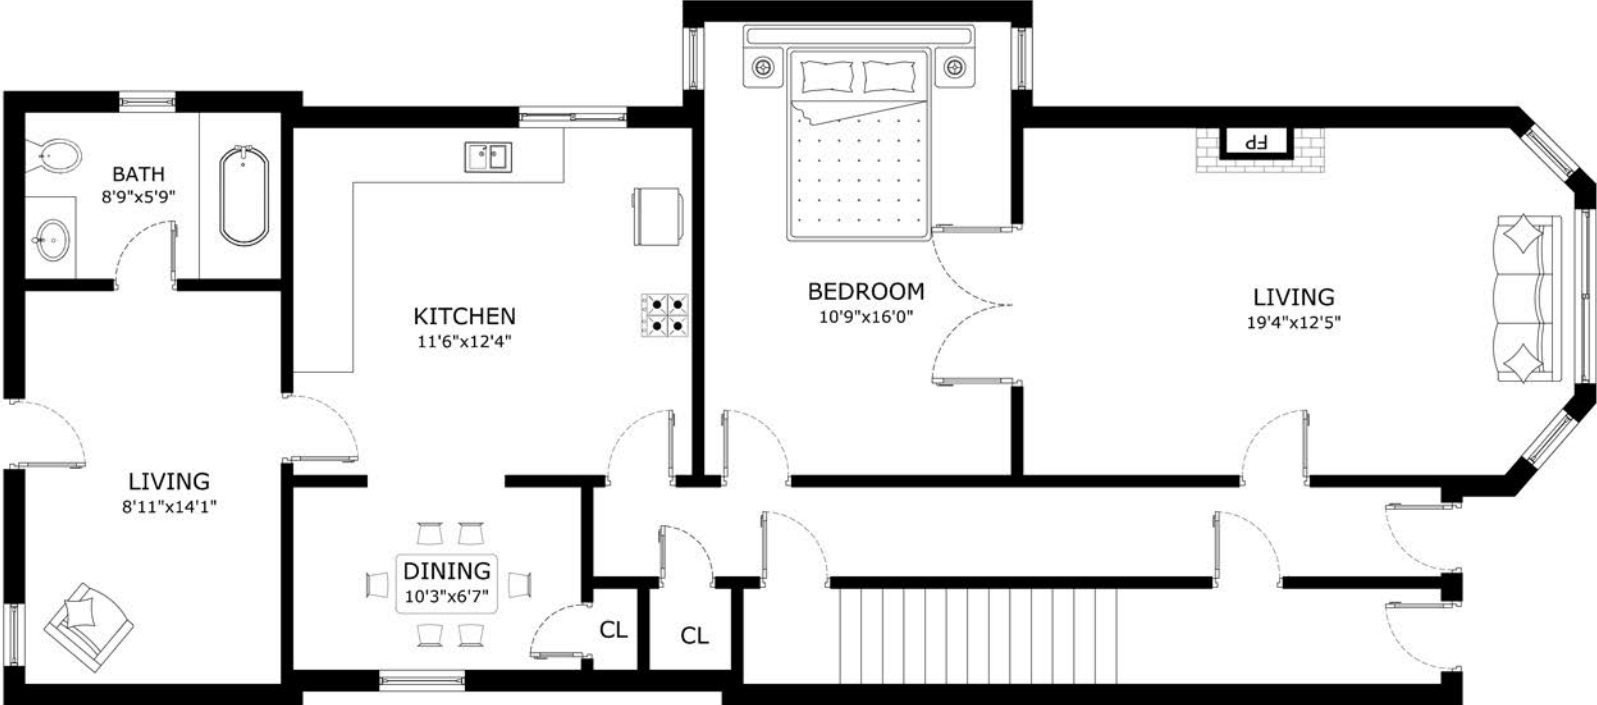

ADDRESS: 3538-3540 24th St., San Francisco, CA 94110 United States.

LOWER FLAT

'This floor plan is for illustration purposes only and is not intended to provide precise layout or measurements of the home. Potential buyers should investigate these issues to their own satisfaction.'