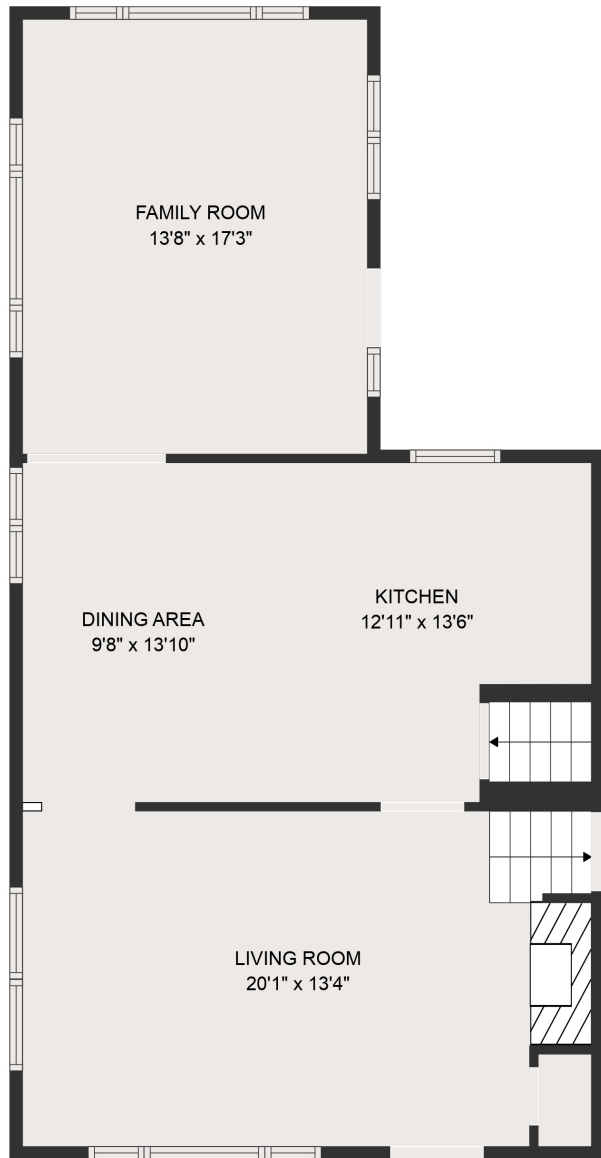

FLOOR 2

FLOOR 3

FLOOR 1

GROSS INTERNAL AREA
 FLOOR 1: 305 sq. ft, FLOOR 2: 853 sq. ft
 FLOOR 3: 646 sq. ft, EXCLUDED AREAS:
 GARAGE: 297 sq. ft
 TOTAL: 1804 sq. ft

MEASUREMENTS ARE DEEMED HIGHLY RELIABLE BUT NOT GUARANTEED.

GROSS INTERNAL AREA
FLOOR 1: 305 sq. ft, FLOOR 2: 853 sq. ft
FLOOR 3: 646 sq. ft, EXCLUDED AREAS:
GARAGE: 297 sq. ft
TOTAL: 1804 sq. ft

MEASUREMENTS ARE DEEMED HIGHLY RELIABLE BUT NOT GUARANTEED.

GROSS INTERNAL AREA

FLOOR 1: 305 sq. ft, FLOOR 2: 853 sq. ft

FLOOR 3: 646 sq. ft, EXCLUDED AREAS:

GARAGE: 297 sq. ft

TOTAL: 1804 sq. ft

MEASUREMENTS ARE DEEMED HIGHLY RELIABLE BUT NOT GUARANTEED.

GROSS INTERNAL AREA
FLOOR 1: 305 sq. ft, FLOOR 2: 853 sq. ft
FLOOR 3: 646 sq. ft, EXCLUDED AREAS:
GARAGE: 297 sq. ft
TOTAL: 1804 sq. ft