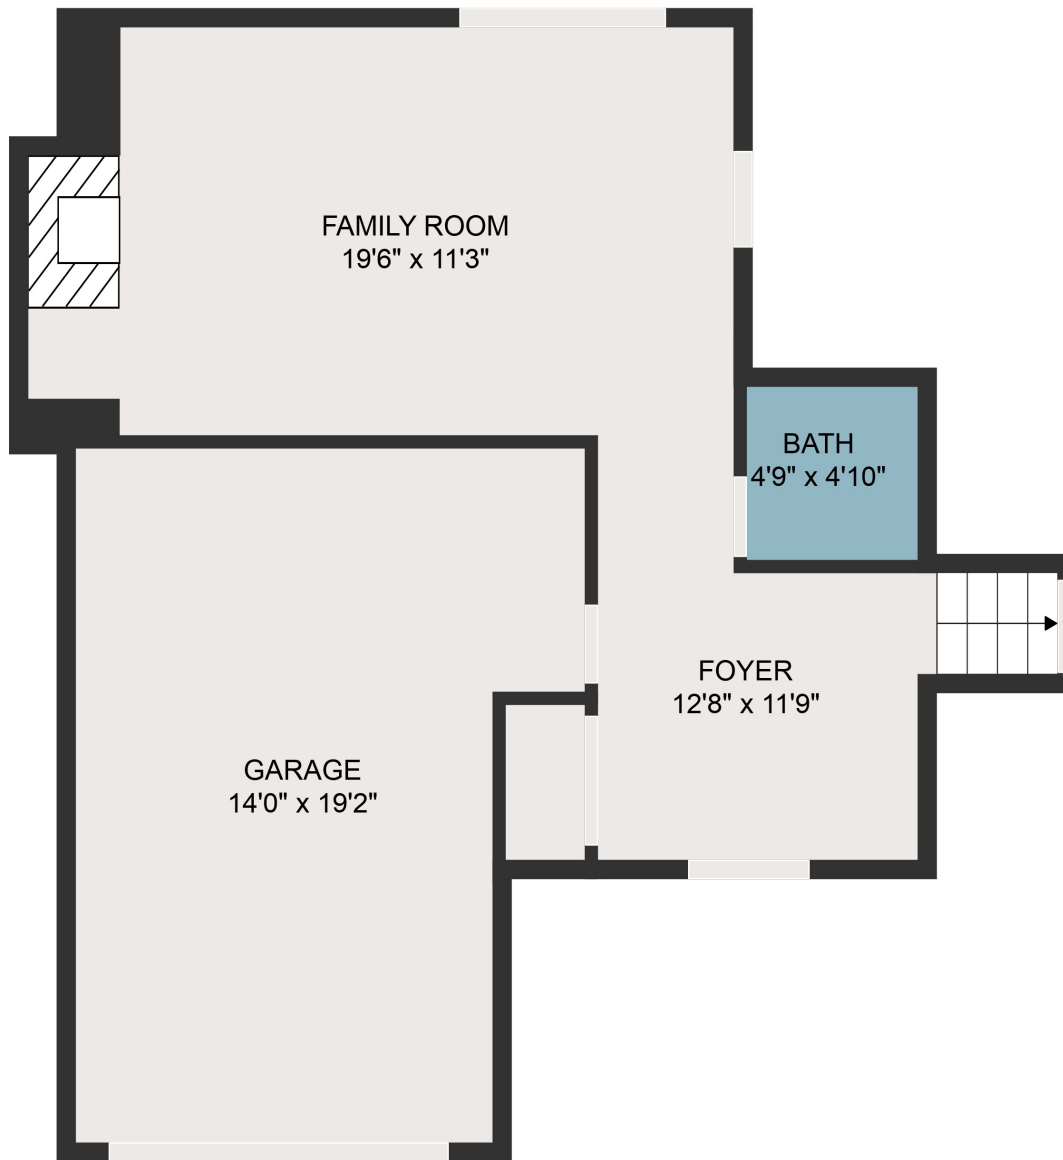

FLOOR 1

FLOOR 2

FLOOR 3

GROSS INTERNAL AREA
 FLOOR 1: 348 sq. ft, FLOOR 2: 415 sq. ft
 FLOOR 3: 573 sq. ft, EXCLUDED AREAS:
 GARAGE: 238 sq. ft
 TOTAL: 1336 sq. ft

MEASUREMENTS ARE DEEMED HIGHLY RELIABLE BUT NOT GUARANTEED.

GROSS INTERNAL AREA

FLOOR 1: 348 sq. ft, FLOOR 2: 415 sq. ft

FLOOR 3: 573 sq. ft, EXCLUDED AREAS:

GARAGE: 238 sq. ft

TOTAL: 1336 sq. ft

MEASUREMENTS ARE DEEMED HIGHLY RELIABLE BUT NOT GUARANTEED.

KITCHEN
9'1" x 10'2"

DINING AREA
8'10" x 10'2"

LIVING ROOM
18'0" x 12'11"

GROSS INTERNAL AREA
FLOOR 1: 348 sq. ft, FLOOR 2: 415 sq. ft
FLOOR 3: 573 sq. ft, EXCLUDED AREAS:
GARAGE: 238 sq. ft
TOTAL: 1336 sq. ft

MEASUREMENTS ARE DEEMED HIGHLY RELIABLE BUT NOT GUARANTEED.

GROSS INTERNAL AREA
FLOOR 1: 348 sq. ft, FLOOR 2: 415 sq. ft
FLOOR 3: 573 sq. ft, EXCLUDED AREAS:
GARAGE: 238 sq. ft
TOTAL: 1336 sq. ft
MEASUREMENTS ARE DEEMED HIGHLY RELIABLE BUT NOT GUARANTEED.