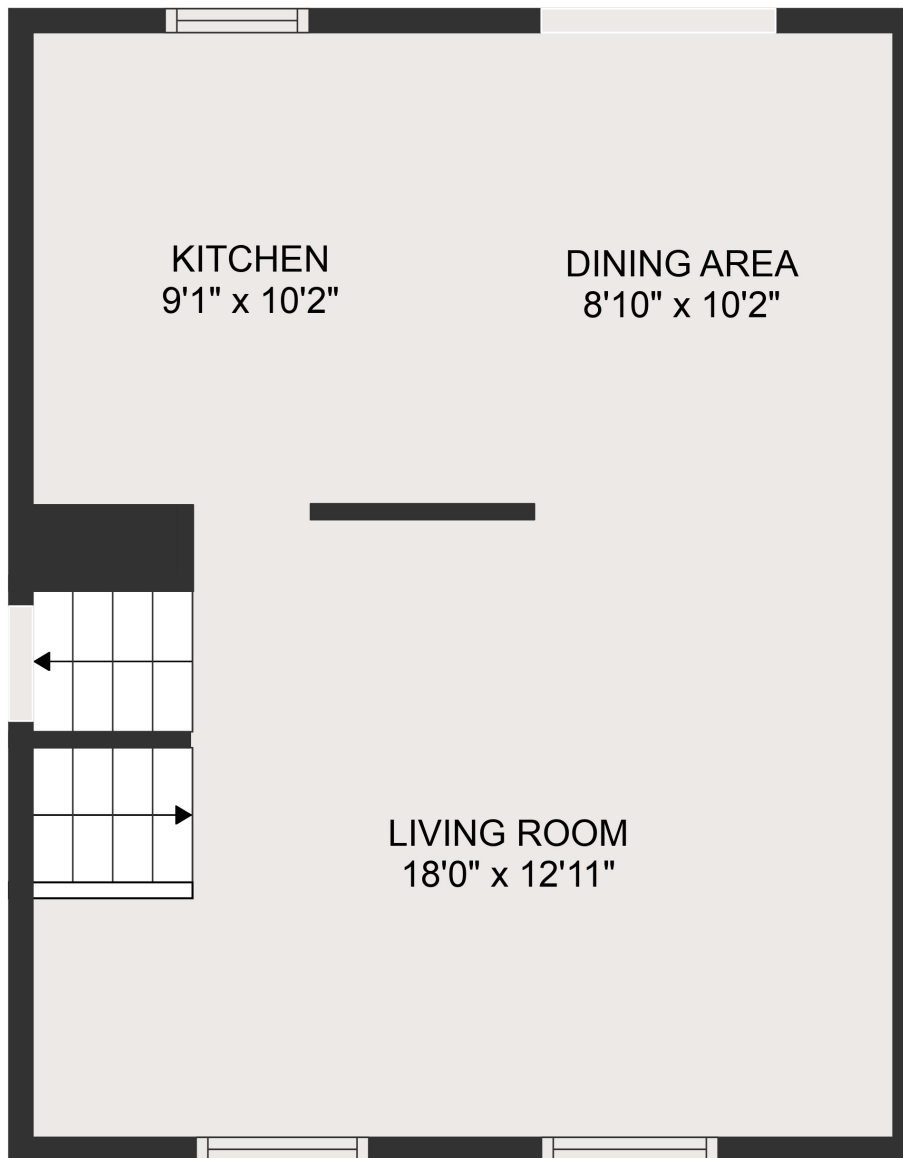

FLOOR 1

FLOOR 2

FLOOR 3

GROSS INTERNAL AREA
 FLOOR 1: 348 sq. ft, FLOOR 2: 415 sq. ft
 FLOOR 3: 573 sq. ft, EXCLUDED AREAS:
 GARAGE: 238 sq. ft
 TOTAL: 1336 sq. ft

MEASUREMENTS ARE DEEMED HIGHLY RELIABLE BUT NOT GUARANTEED.

GROSS INTERNAL AREA

FLOOR 1: 348 sq. ft, FLOOR 2: 415 sq. ft

FLOOR 3: 573 sq. ft, EXCLUDED AREAS:

GARAGE: 238 sq. ft

TOTAL: 1336 sq. ft

MEASUREMENTS ARE DEEMED HIGHLY RELIABLE BUT NOT GUARANTEED.

KITCHEN
9'1" x 10'2"

DINING AREA
8'10" x 10'2"

LIVING ROOM
18'0" x 12'11"

GROSS INTERNAL AREA
FLOOR 1: 348 sq. ft, FLOOR 2: 415 sq. ft
FLOOR 3: 573 sq. ft, EXCLUDED AREAS:
GARAGE: 238 sq. ft
TOTAL: 1336 sq. ft

MEASUREMENTS ARE DEEMED HIGHLY RELIABLE BUT NOT GUARANTEED.

GROSS INTERNAL AREA
FLOOR 1: 348 sq. ft, FLOOR 2: 415 sq. ft
FLOOR 3: 573 sq. ft, EXCLUDED AREAS:
GARAGE: 238 sq. ft
TOTAL: 1336 sq. ft
MEASUREMENTS ARE DEEMED HIGHLY RELIABLE BUT NOT GUARANTEED.