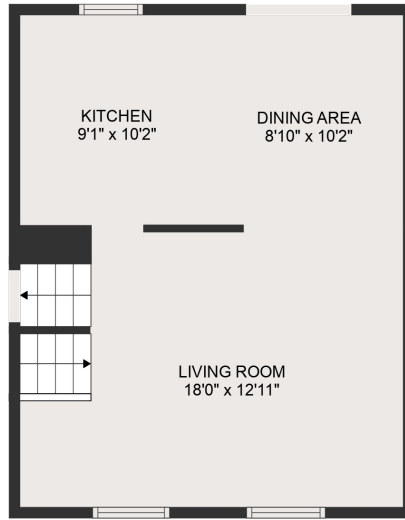

FLOOR 1

FLOOR 2

FLOOR 3

GROSS INTERNAL AREA
 FLOOR 1: 348 sq. ft, FLOOR 2: 415 sq. ft
 FLOOR 3: 573 sq. ft, EXCLUDED AREAS:
 GARAGE: 238 sq. ft
 TOTAL: 1336 sq. ft

MEASUREMENTS ARE DEEMED HIGHLY RELIABLE BUT NOT GUARANTEED.

GROSS INTERNAL AREA

FLOOR 1: 348 sq. ft, FLOOR 2: 415 sq. ft

FLOOR 3: 573 sq. ft, EXCLUDED AREAS:

GARAGE: 238 sq. ft

TOTAL: 1336 sq. ft

MEASUREMENTS ARE DEEMED HIGHLY RELIABLE BUT NOT GUARANTEED.

KITCHEN
9'1" x 10'2"

DINING AREA
8'10" x 10'2"

LIVING ROOM
18'0" x 12'11"

GROSS INTERNAL AREA
FLOOR 1: 348 sq. ft, FLOOR 2: 415 sq. ft
FLOOR 3: 573 sq. ft, EXCLUDED AREAS:
GARAGE: 238 sq. ft
TOTAL: 1336 sq. ft

MEASUREMENTS ARE DEEMED HIGHLY RELIABLE BUT NOT GUARANTEED.

GROSS INTERNAL AREA
FLOOR 1: 348 sq. ft, FLOOR 2: 415 sq. ft
FLOOR 3: 573 sq. ft, EXCLUDED AREAS:
GARAGE: 238 sq. ft
TOTAL: 1336 sq. ft
MEASUREMENTS ARE DEEMED HIGHLY RELIABLE BUT NOT GUARANTEED.