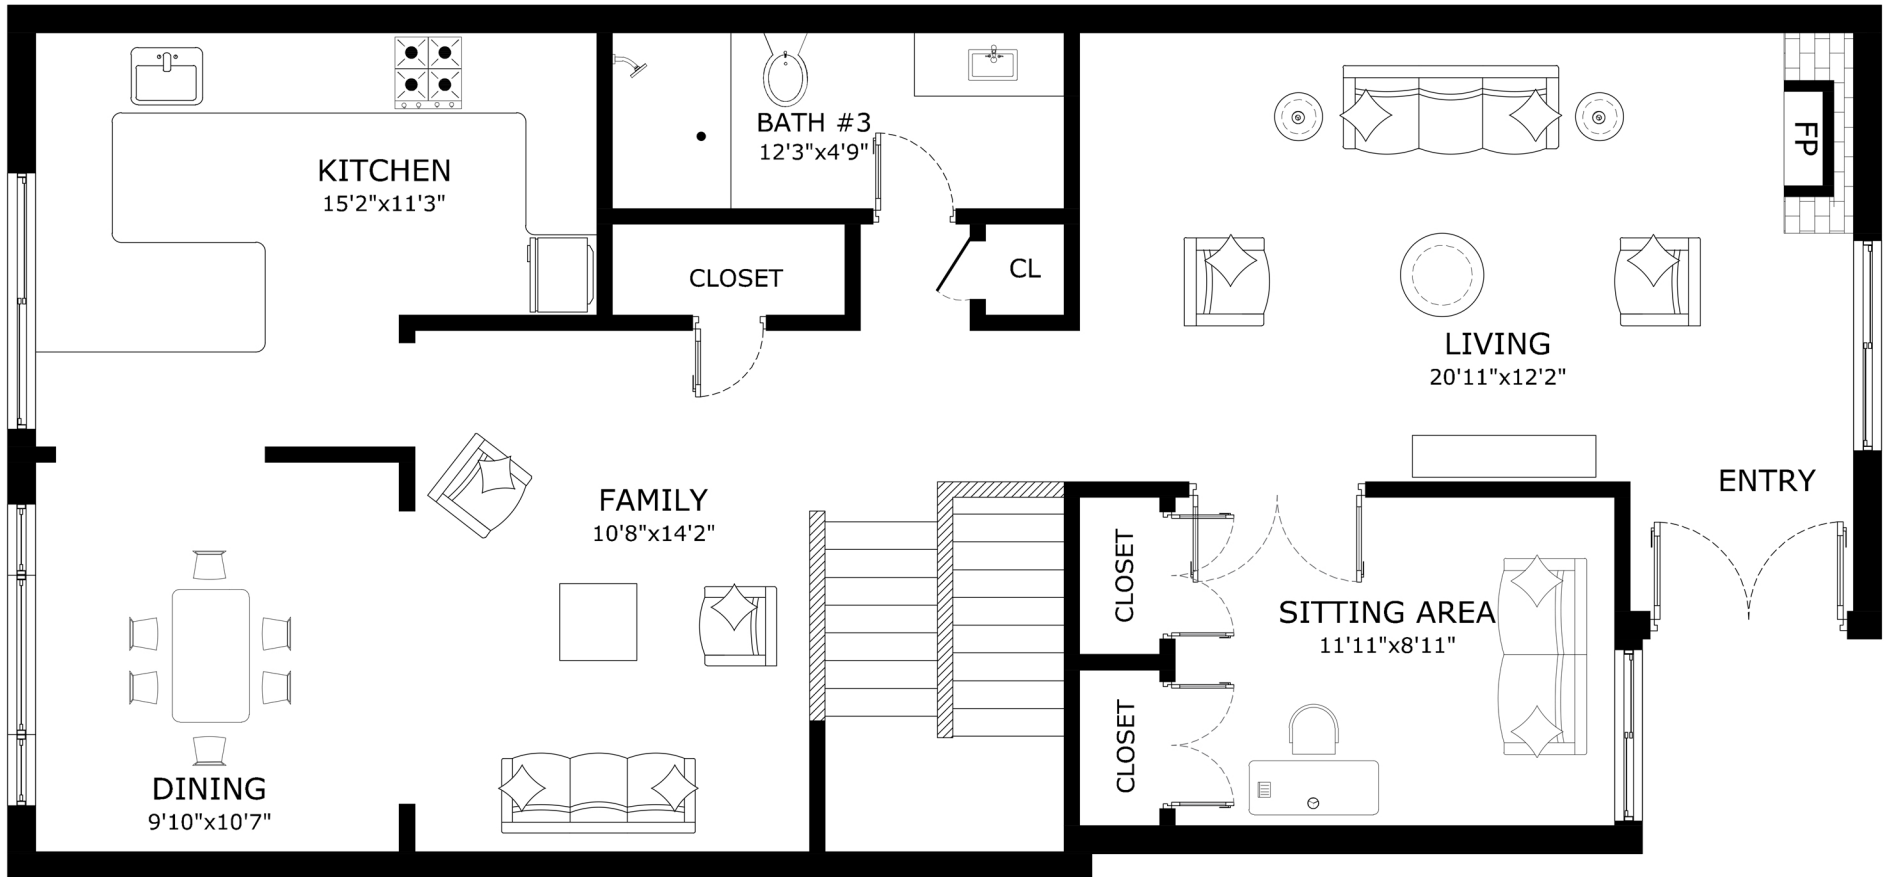

ADDRESS: 5011 Showboat Pl Culver City, CA 90230.

FIRST FLOOR

'This floor plan is for illustration purposes only and is not intended to provide precise layout or measurements of the home. Potential buyers should investigate these issues to their own satisfaction.'