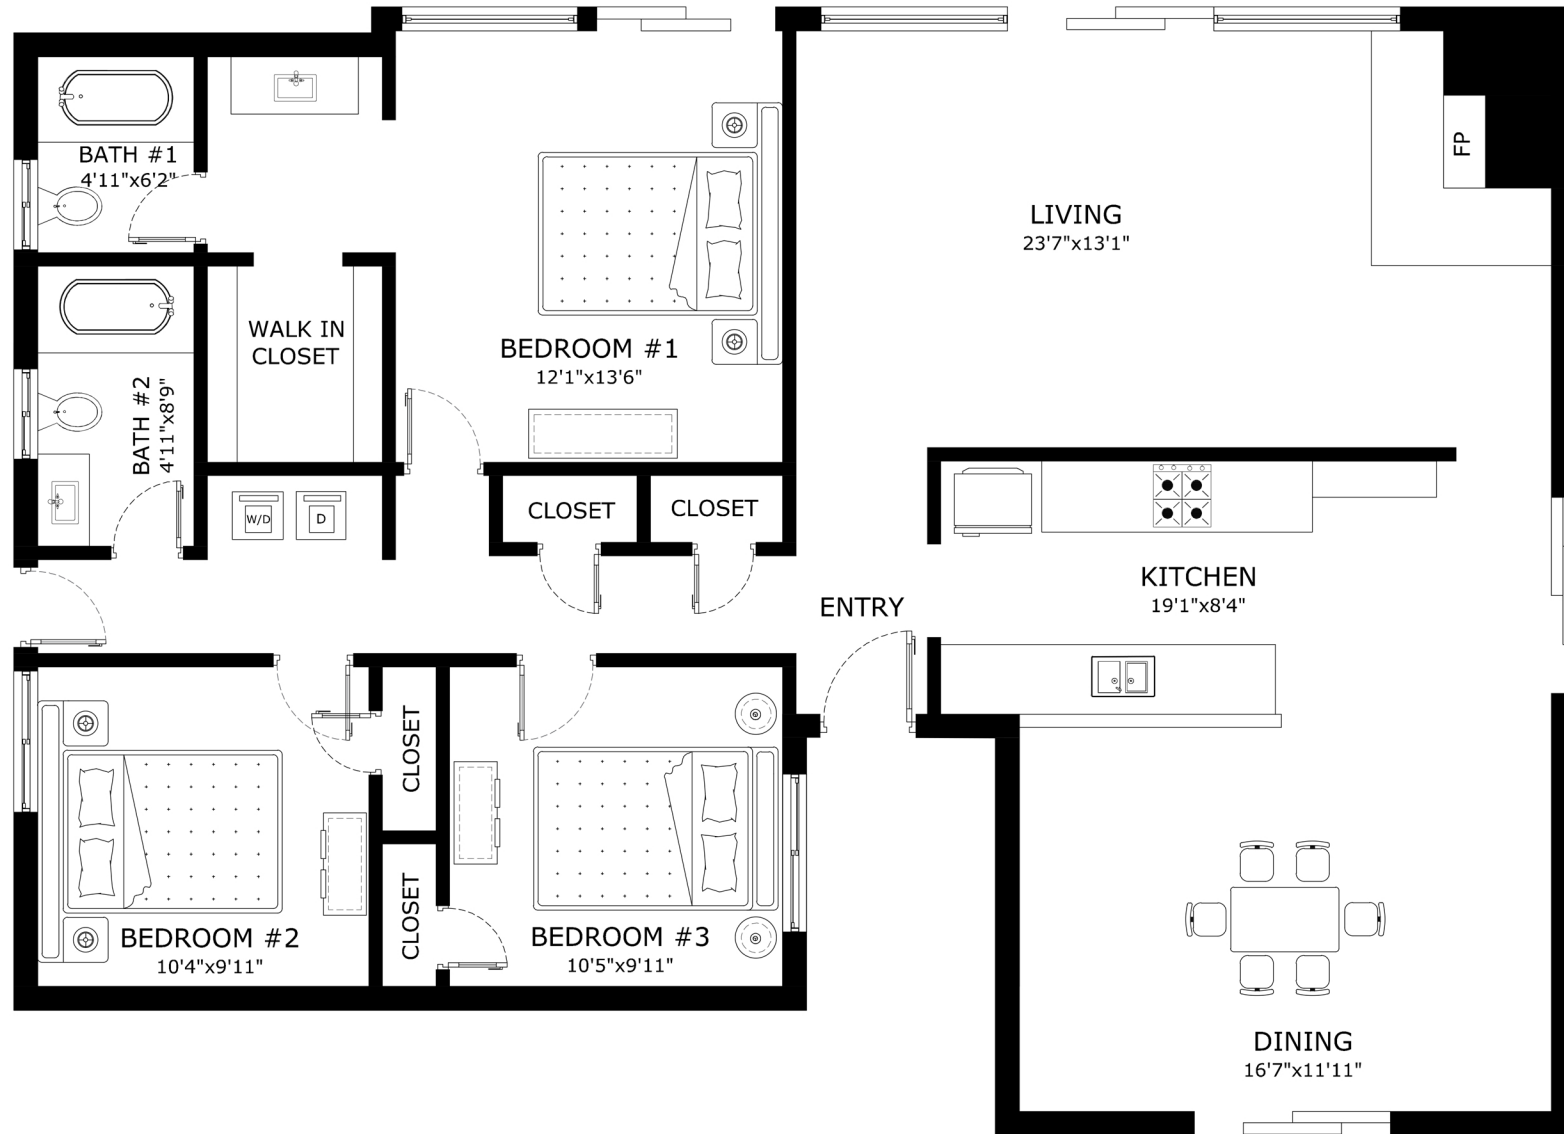

ADDRESS: 35 Shelbourne Place San Mateo California 94402.

MAIN LEVEL

'This floor plan is for illustration purposes only and is not intended to provide precise layout or measurements of the home. Potential buyers should investigate these issues to their own satisfaction.'