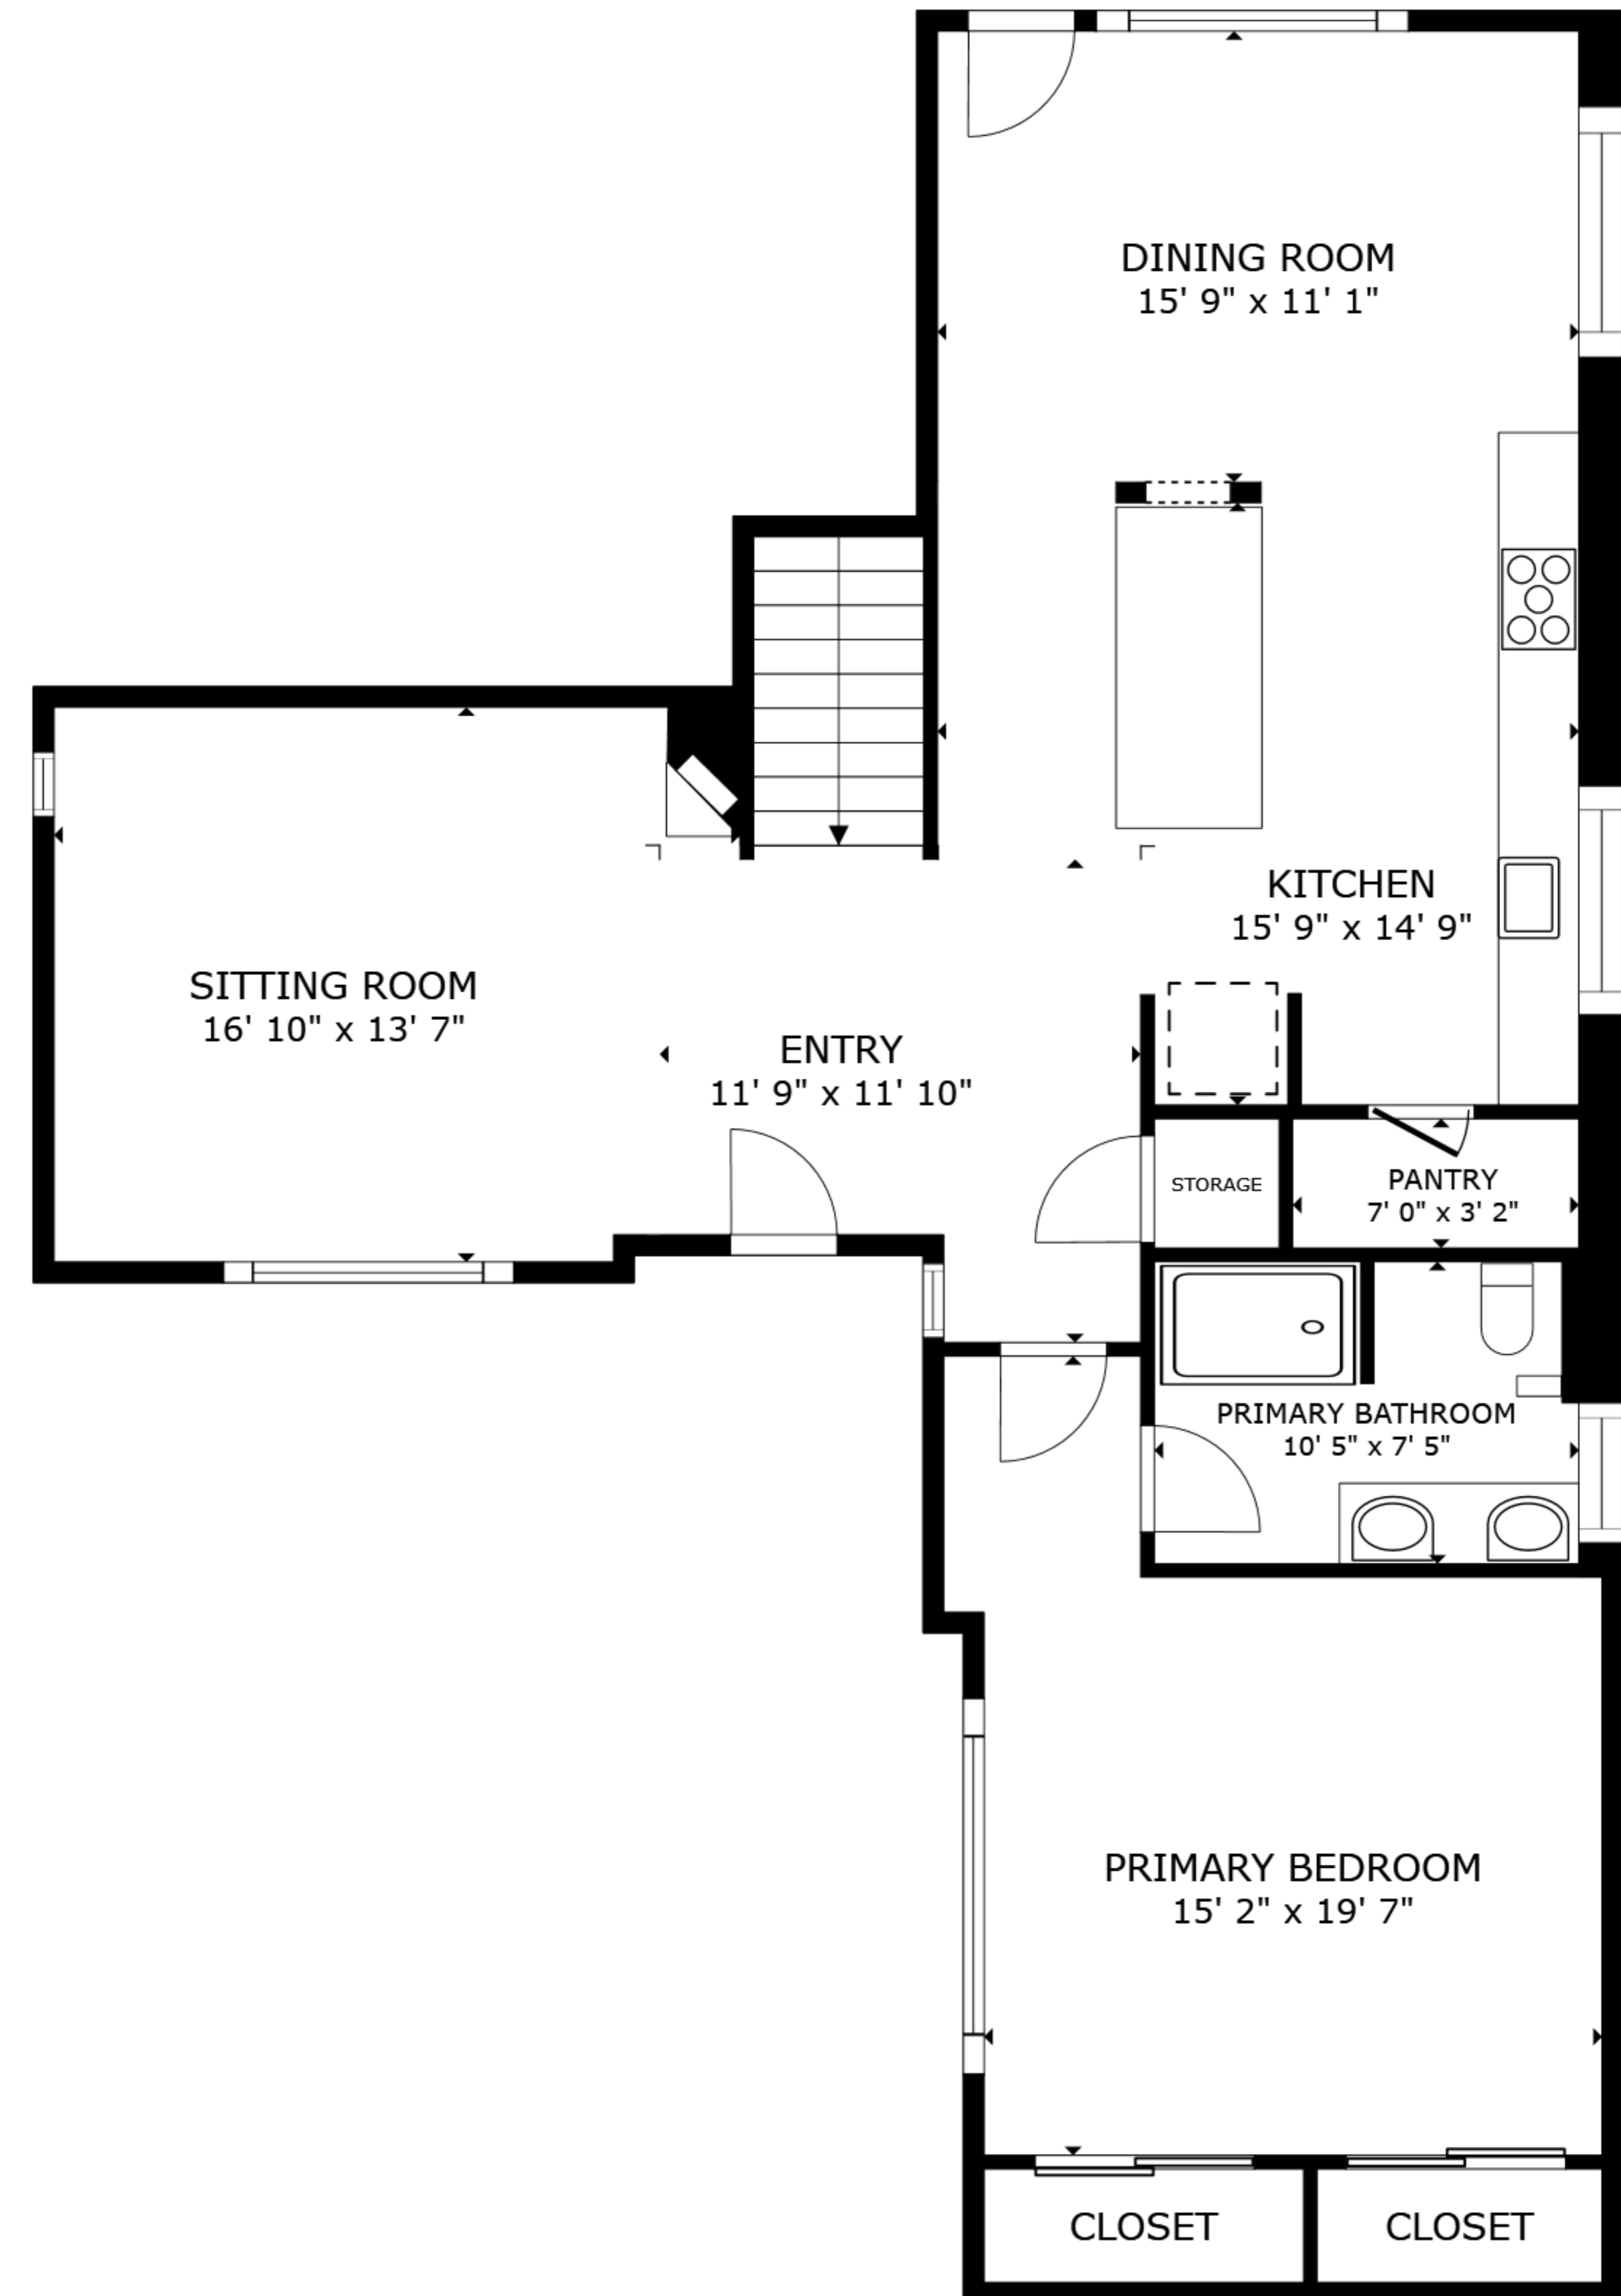

FLOOR 1

FLOOR 2

GROSS INTERNAL AREA
 FLOOR 1 1,200 sq.ft. FLOOR 2 1,163 sq.ft.
 TOTAL : 2,363 sq.ft.

SIZES AND DIMENSIONS ARE APPROXIMATE, ACTUAL MAY VARY.