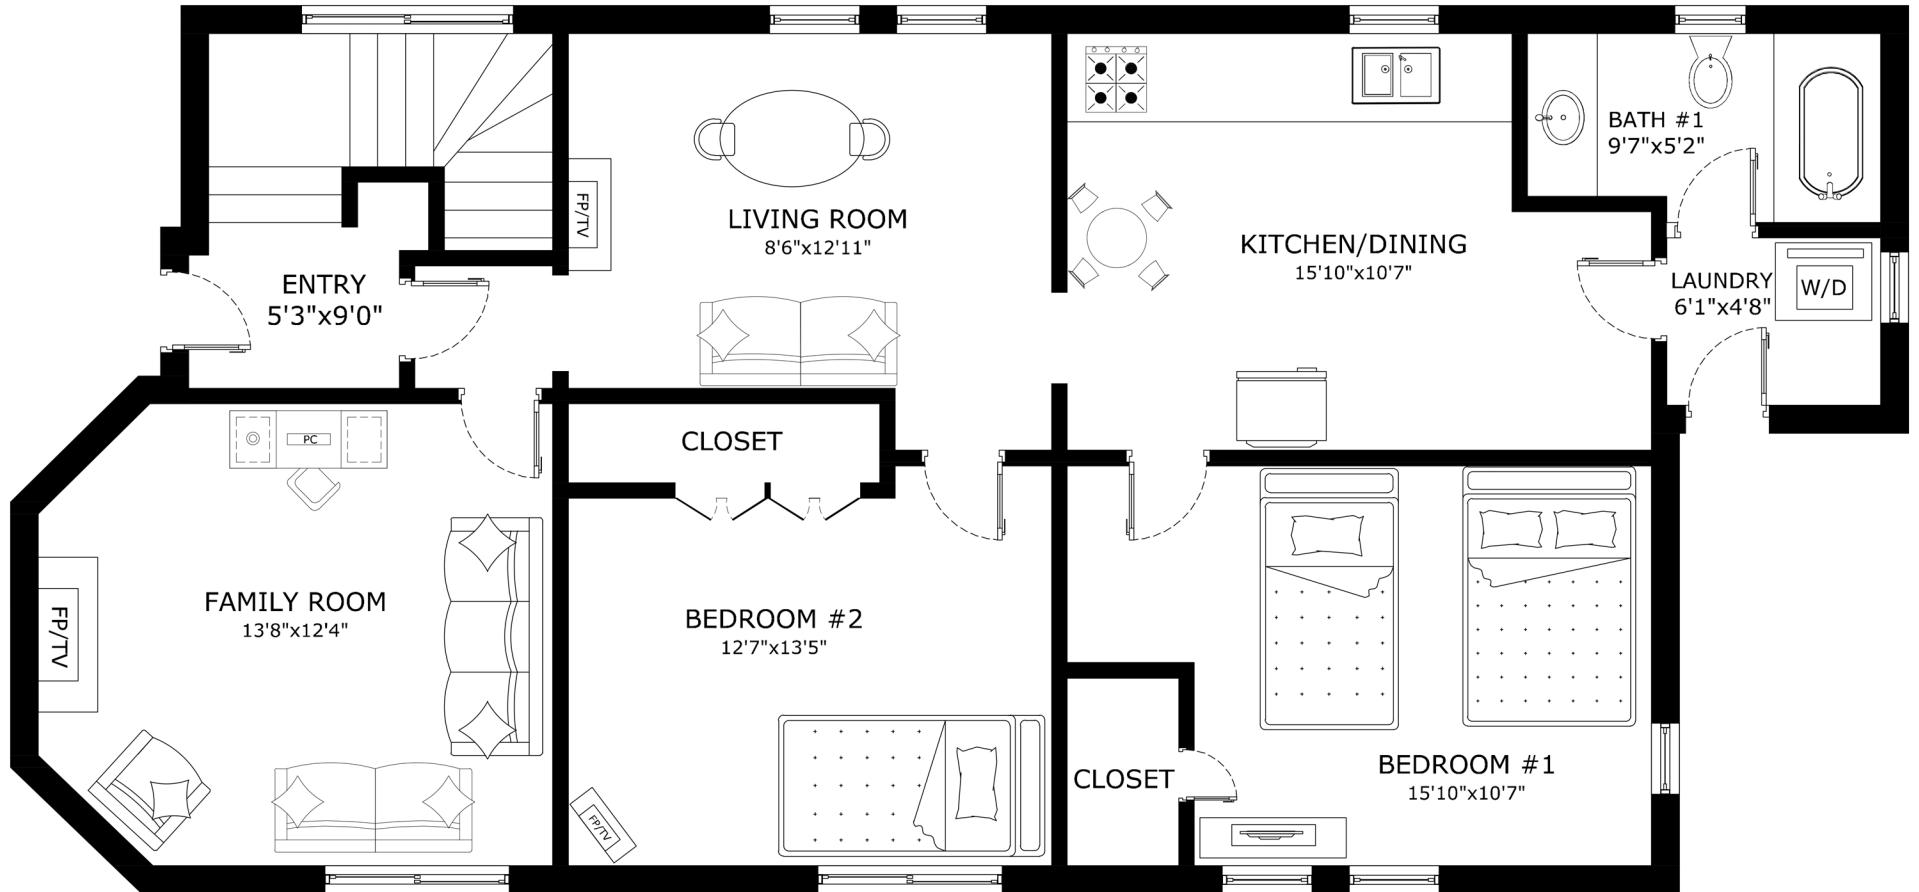

ADDRESS: 3619 A/B San Leandro Street Oakland, California 94601.

AREA:
First Floor=976 Sq.Ft
Second Floor= 476 Sq.Ft

FIRST FLOOR

Total Area=1452 Sq.Ft

'This floor plan is for illustration purposes only and is not intended to provide precise layout or measurements of the home. Potential buyers should investigate these issues to their own satisfaction.'