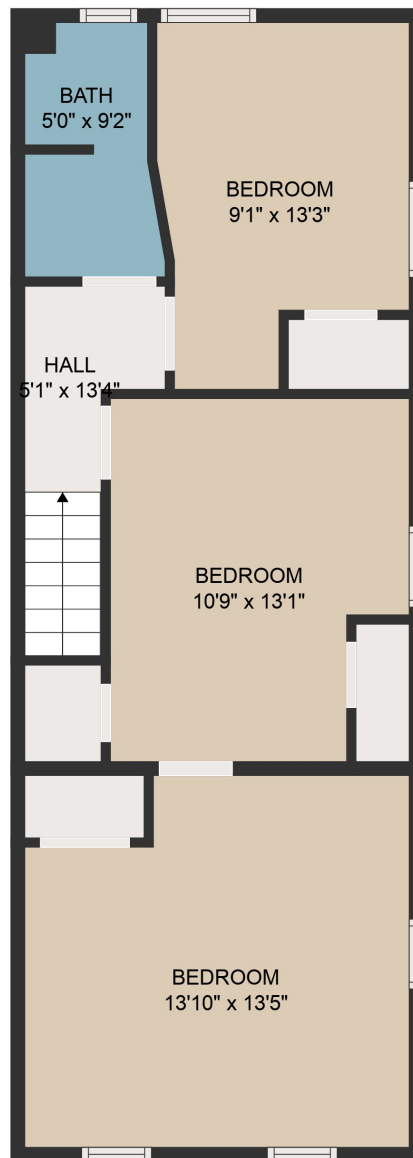

FLOOR 1

FLOOR 2

GROSS INTERNAL AREA  
 FLOOR 1: 508 sq. ft, FLOOR 2: 561 sq. ft  
 TOTAL: 1069 sq. ft  
 MEASUREMENTS ARE DEEMED HIGHLY RELIABLE BUT NOT GUARANTEED.

GROSS INTERNAL AREA  
FLOOR 1: 508 sq. ft, FLOOR 2: 561 sq. ft  
TOTAL: 1069 sq. ft  
MEASUREMENTS ARE DEEMED HIGHLY RELIABLE BUT NOT GUARANTEED.

KITCHEN  
9'11" x 13'0"

DINING AREA  
13'10" x 13'1"

LIVING ROOM  
13'10" x 13'5"

GROSS INTERNAL AREA  
FLOOR 1: 508 sq. ft, FLOOR 2: 561 sq. ft  
TOTAL: 1069 sq. ft  
MEASUREMENTS ARE DEEMED HIGHLY RELIABLE BUT NOT GUARANTEED.