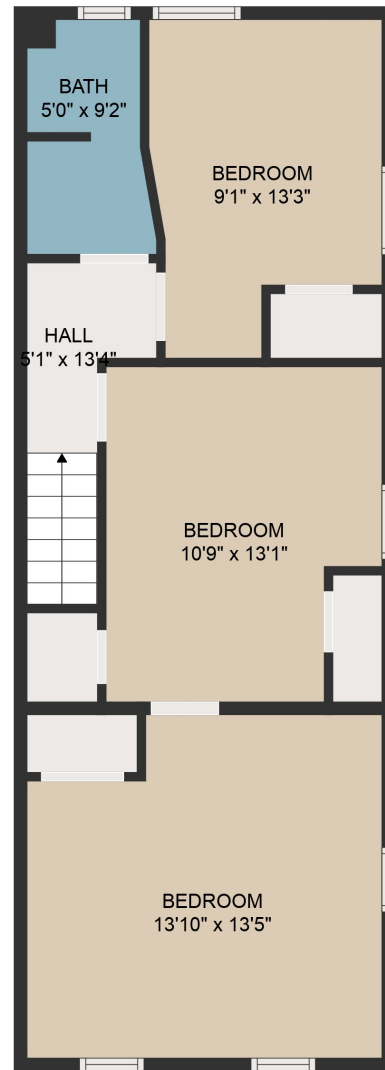

FLOOR 1

FLOOR 2

GROSS INTERNAL AREA  
 FLOOR 1: 508 sq. ft, FLOOR 2: 561 sq. ft  
 TOTAL: 1069 sq. ft  
 MEASUREMENTS ARE DEEMED HIGHLY RELIABLE BUT NOT GUARANTEED.

GROSS INTERNAL AREA  
FLOOR 1: 508 sq. ft, FLOOR 2: 561 sq. ft  
TOTAL: 1069 sq. ft  
MEASUREMENTS ARE DEEMED HIGHLY RELIABLE BUT NOT GUARANTEED.

KITCHEN  
9'11" x 13'0"

DINING AREA  
13'10" x 13'1"

LIVING ROOM  
13'10" x 13'5"

GROSS INTERNAL AREA  
FLOOR 1: 508 sq. ft, FLOOR 2: 561 sq. ft  
TOTAL: 1069 sq. ft  
MEASUREMENTS ARE DEEMED HIGHLY RELIABLE BUT NOT GUARANTEED.