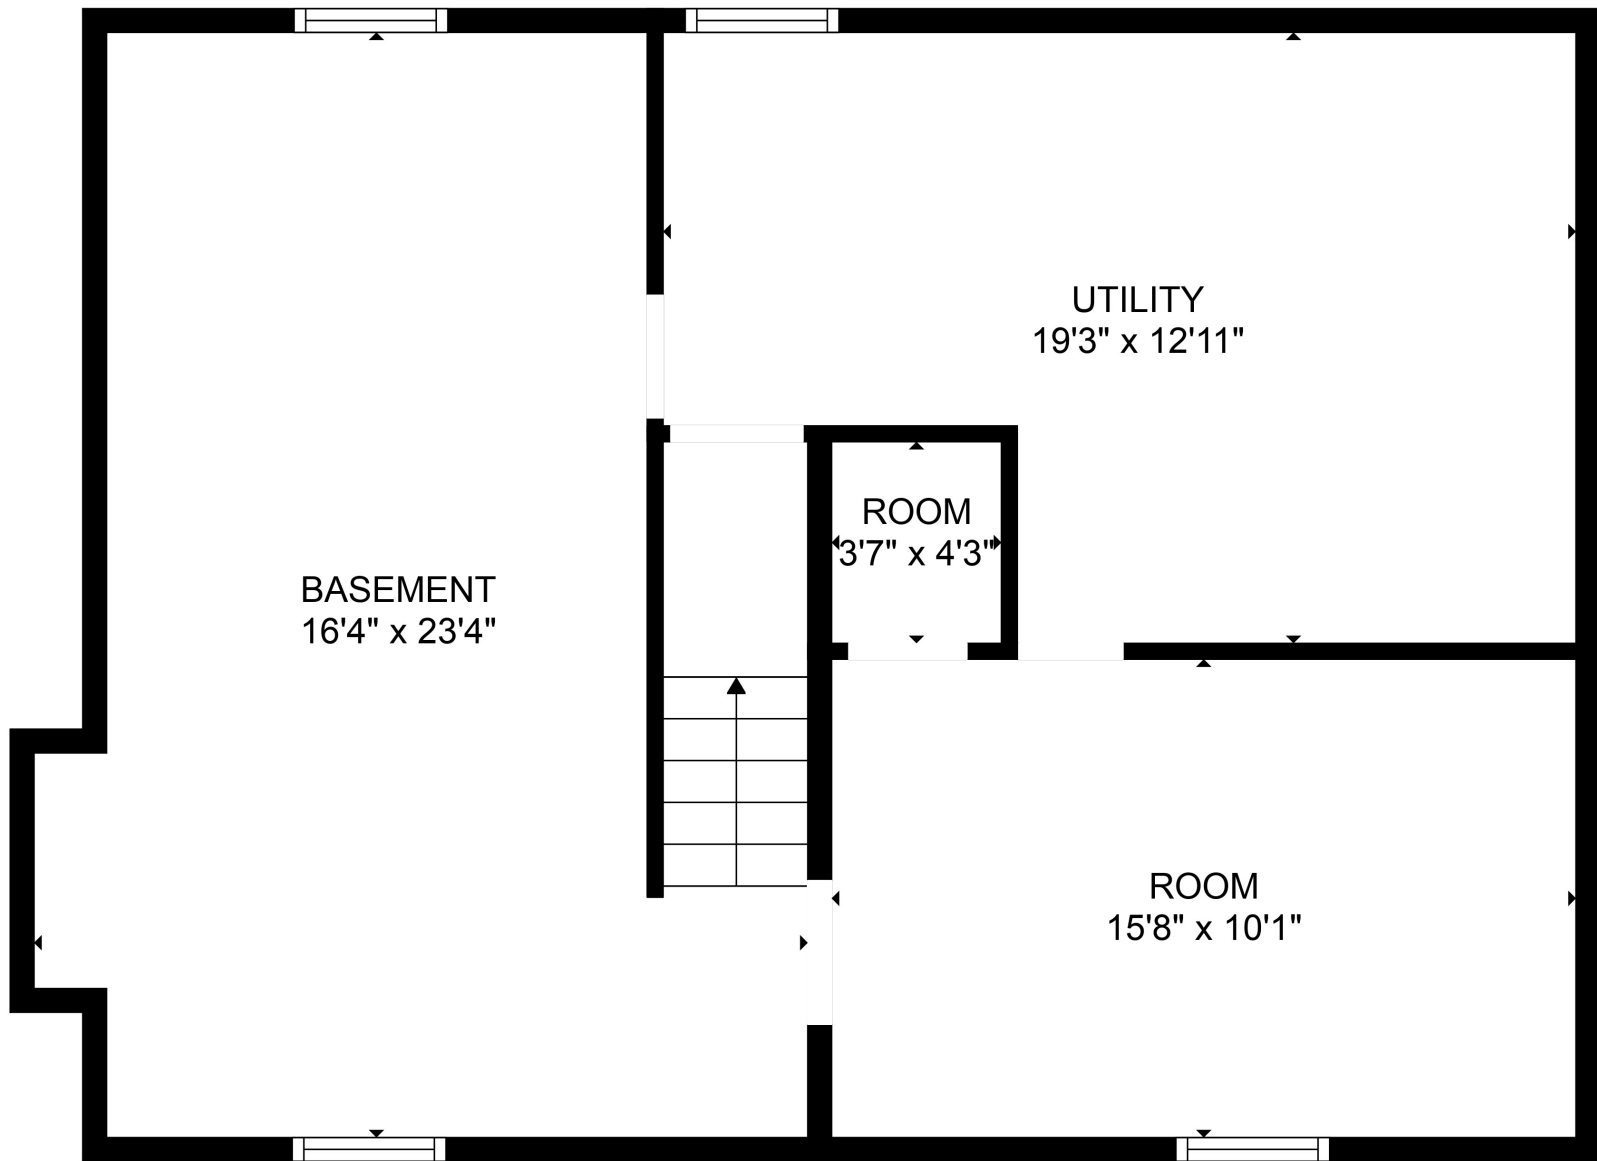

Total scanned area: 3603 sq. ft

SIZES AND DIMENSIONS ARE APPROXIMATE, ACTUAL MAY VARY.

Total scanned area: 3603 sq. ft

SIZES AND DIMENSIONS ARE APPROXIMATE, ACTUAL MAY VARY.

Total scanned area: 3603 sq. ft

SIZES AND DIMENSIONS ARE APPROXIMATE, ACTUAL MAY VARY.

Total scanned area: 3603 sq. ft

SIZES AND DIMENSIONS ARE APPROXIMATE, ACTUAL MAY VARY.