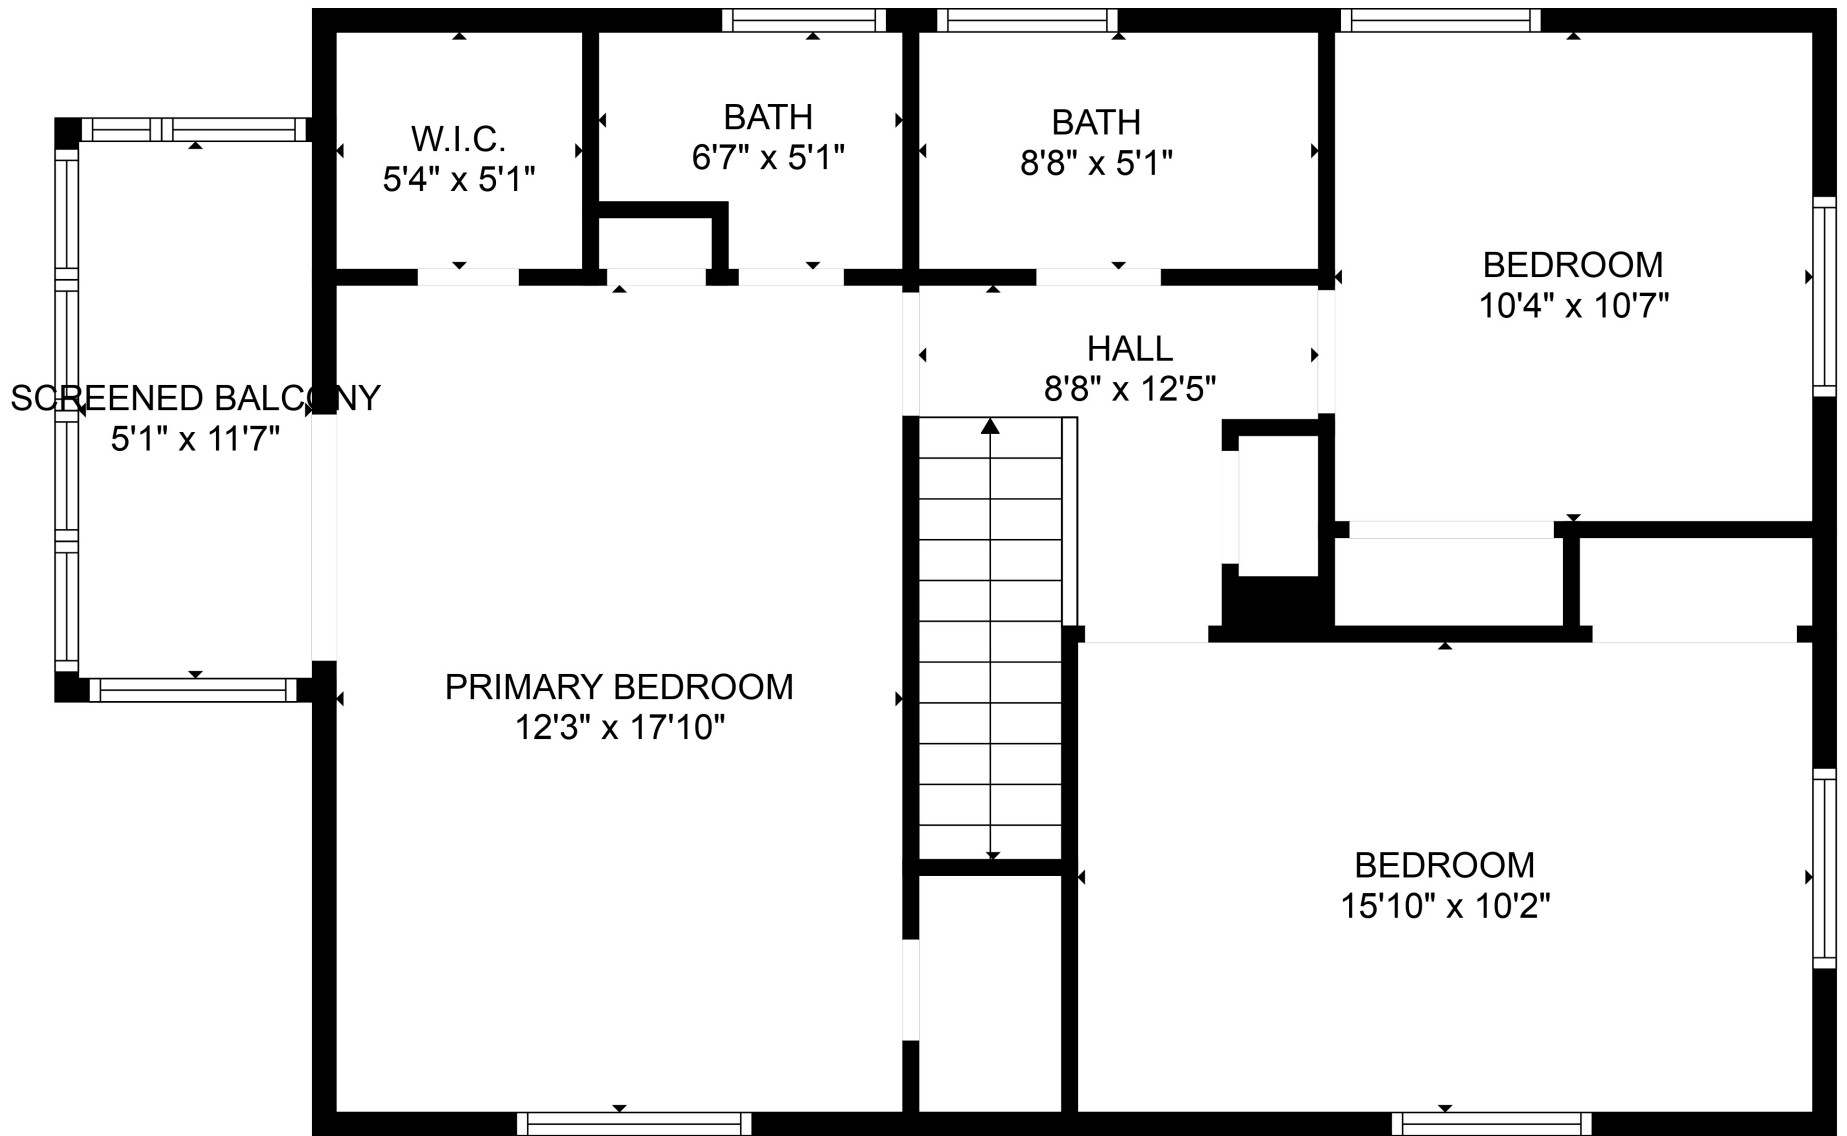

Total scanned area: 3603 sq. ft

SIZES AND DIMENSIONS ARE APPROXIMATE, ACTUAL MAY VARY.

Total scanned area: 3603 sq. ft

SIZES AND DIMENSIONS ARE APPROXIMATE, ACTUAL MAY VARY.

Total scanned area: 3603 sq. ft

SIZES AND DIMENSIONS ARE APPROXIMATE, ACTUAL MAY VARY.

Total scanned area: 3603 sq. ft

SIZES AND DIMENSIONS ARE APPROXIMATE, ACTUAL MAY VARY.