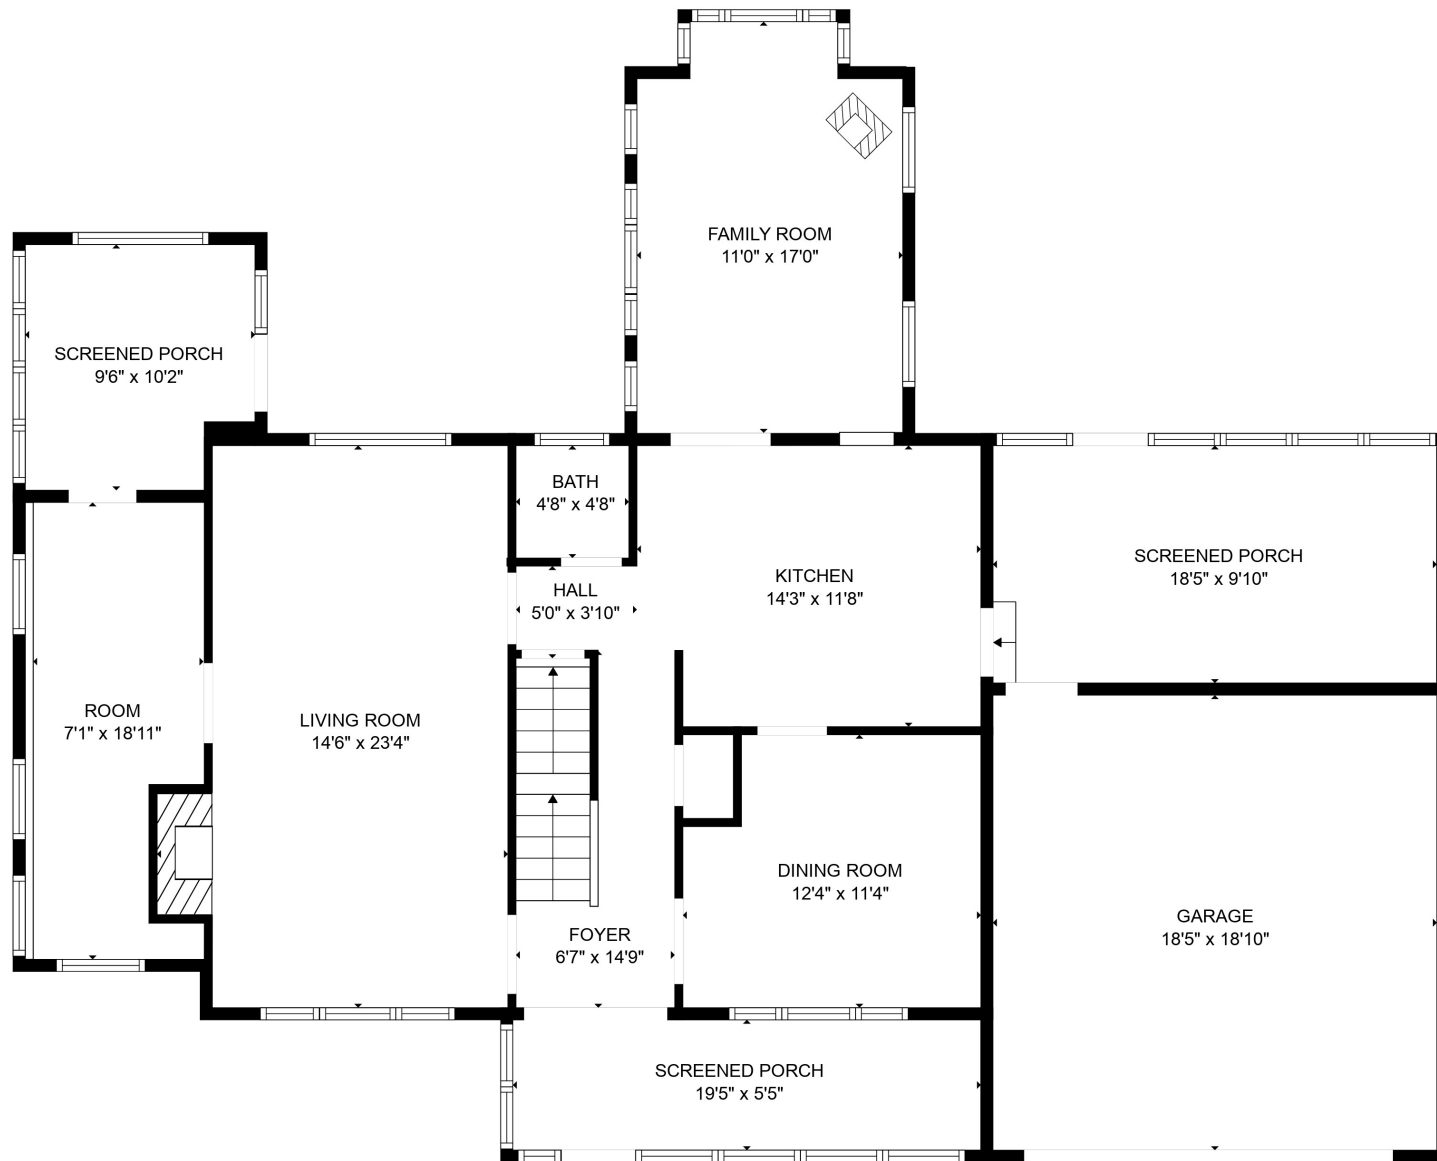

Total scanned area: 3603 sq. ft

SIZES AND DIMENSIONS ARE APPROXIMATE, ACTUAL MAY VARY.

Total scanned area: 3603 sq. ft

SIZES AND DIMENSIONS ARE APPROXIMATE, ACTUAL MAY VARY.

Total scanned area: 3603 sq. ft

SIZES AND DIMENSIONS ARE APPROXIMATE, ACTUAL MAY VARY.

Total scanned area: 3603 sq. ft

SIZES AND DIMENSIONS ARE APPROXIMATE, ACTUAL MAY VARY.