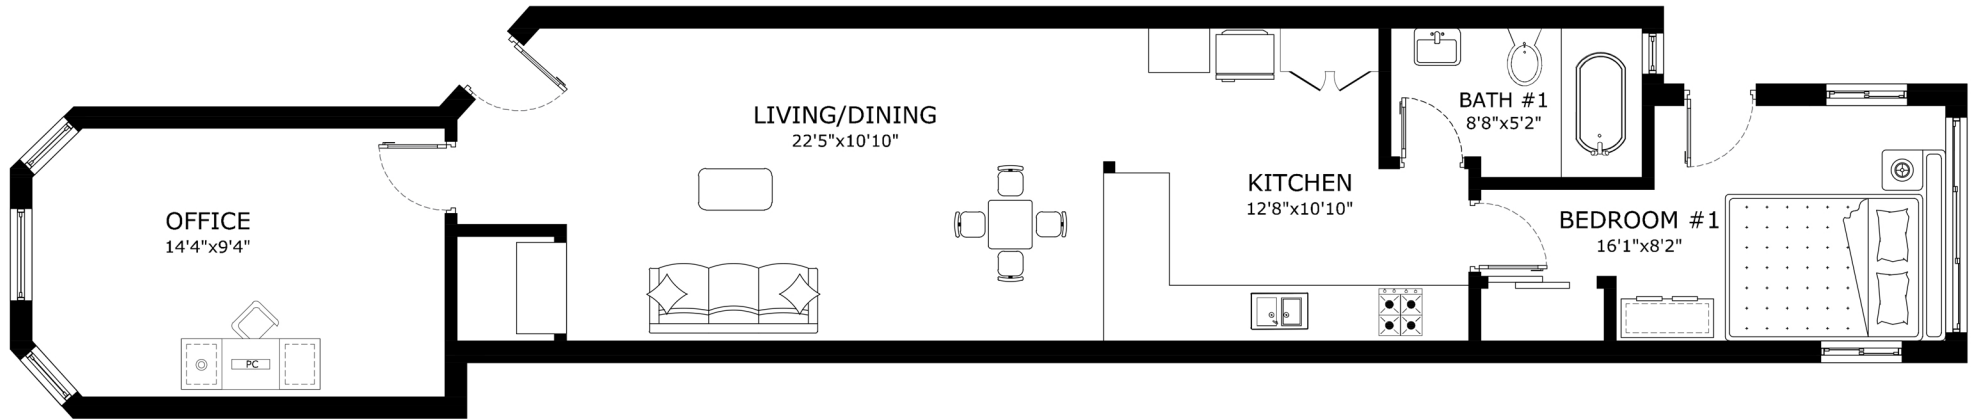

ADDRESS: 838 Potrero Ave San Francisco, CA 94110.

MAIN LEVEL

'This floor plan is for illustration purposes only and is not intended to provide precise layout or measurements of the home. Potential buyers should investigate these issues to their own satisfaction.'