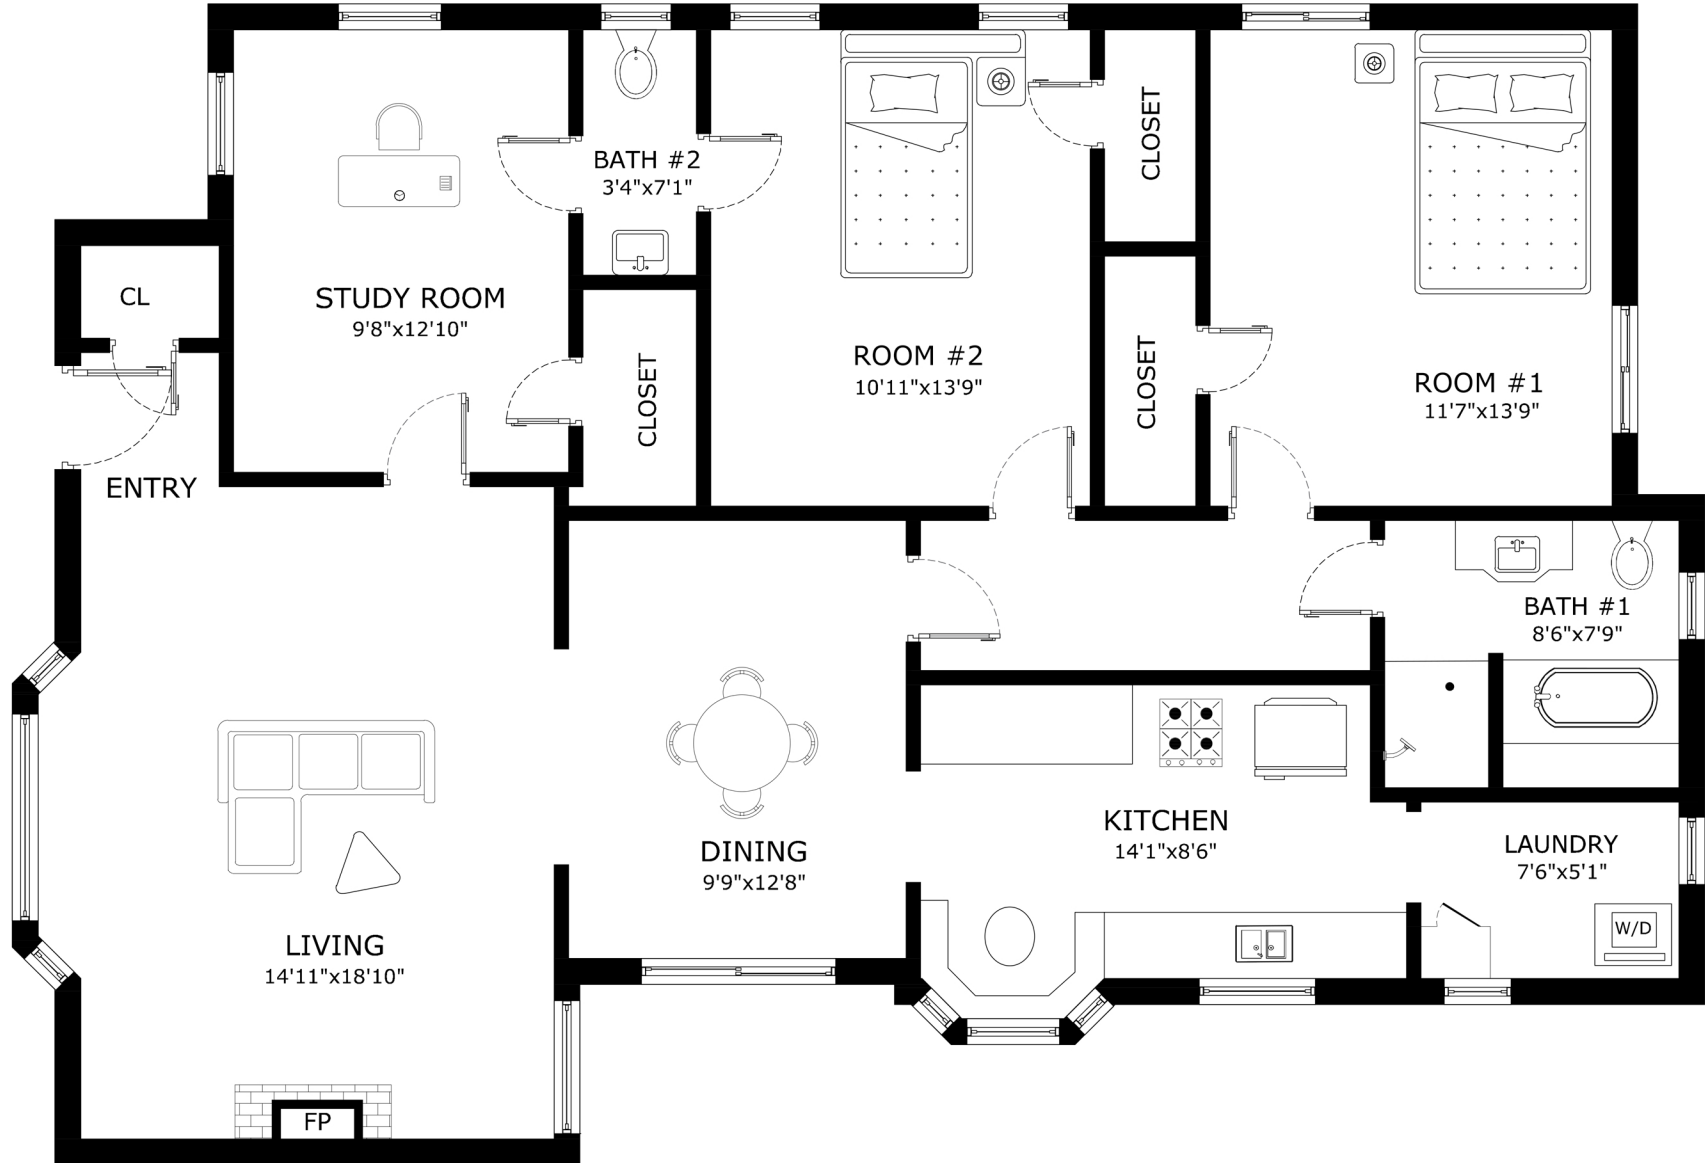

ADDRESS: 2062 Linnington Ave Los Angeles, CA 90025.

MAIN LEVEL

'This floor plan is for illustration purposes only and is not intended to provide precise layout or measurements of the home. Potential buyers should investigate these issues to their own satisfaction.'