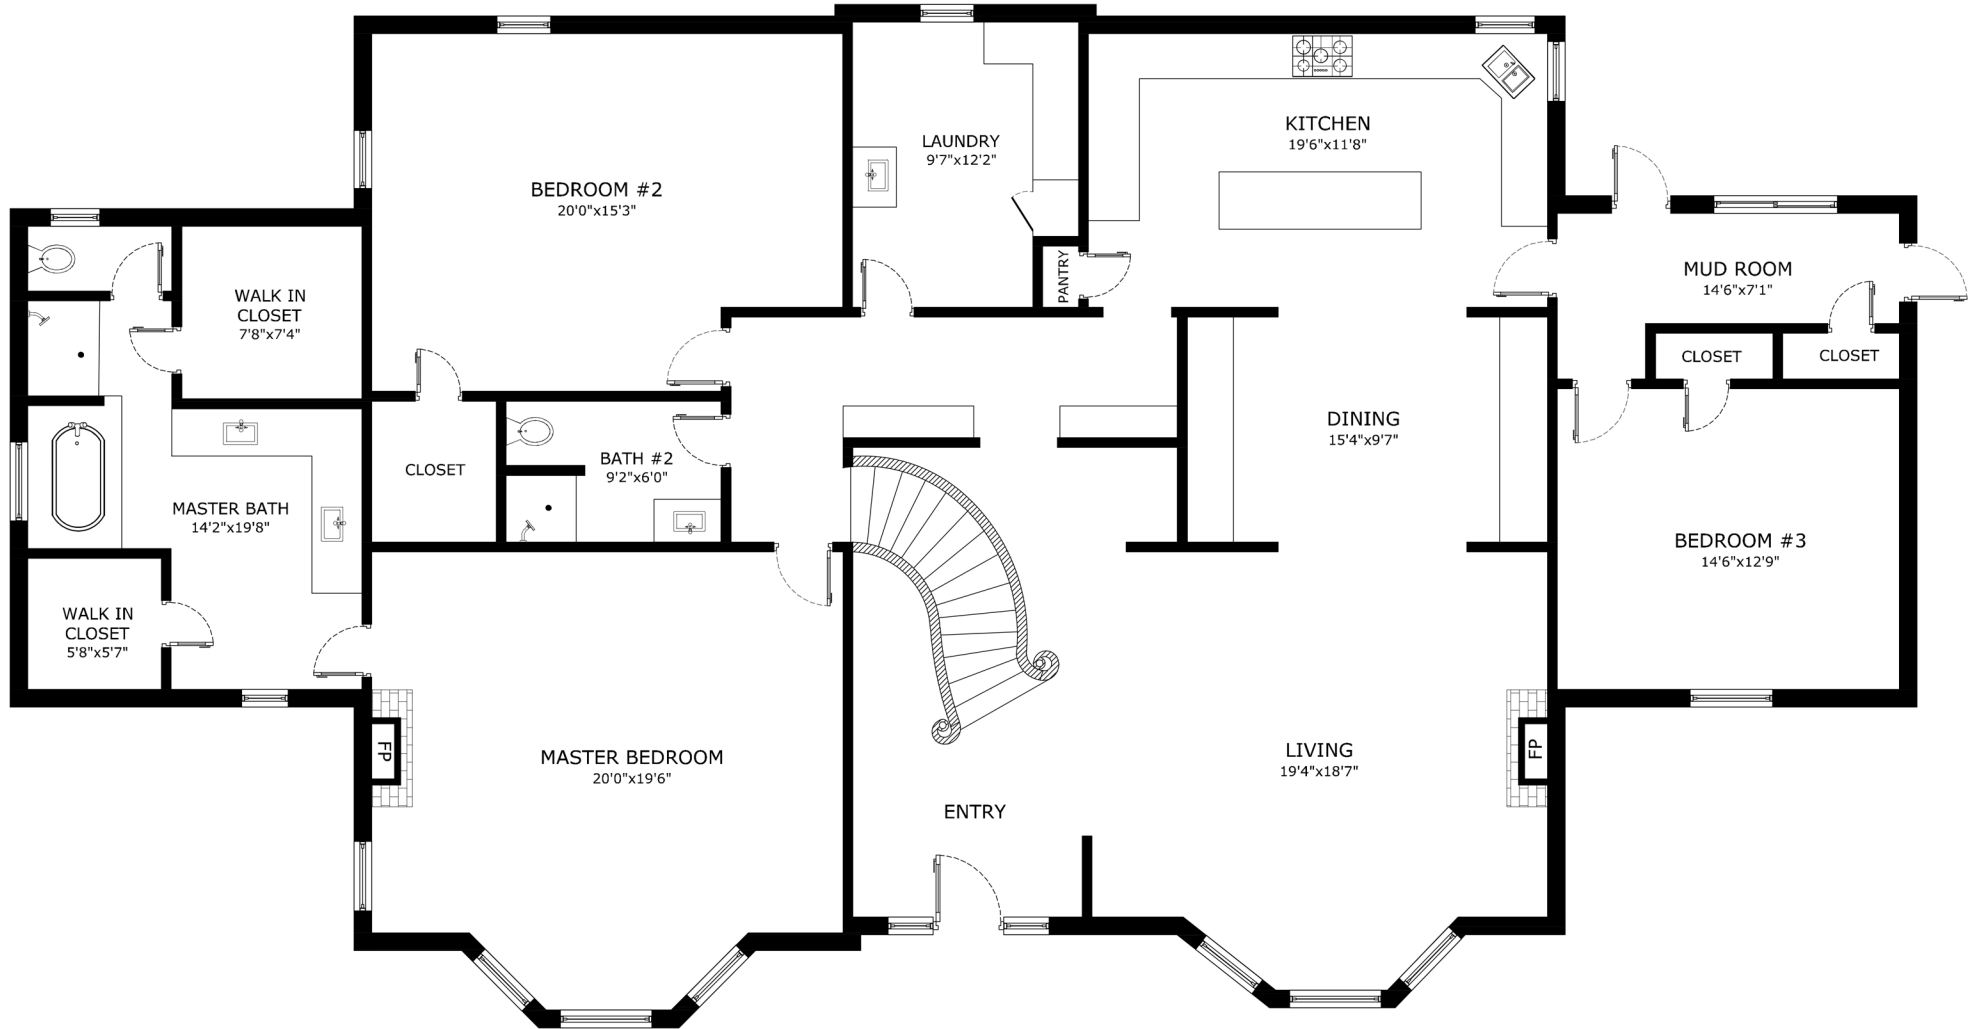

ADDRESS: 3368 County Road 2526, Royse City, Texas, 75189.

FIRST FLOOR

'This floor plan is for illustration purposes only and is not intended to provide precise layout or measurements of the home. Potential buyers should investigate these issues to their own satisfaction.'