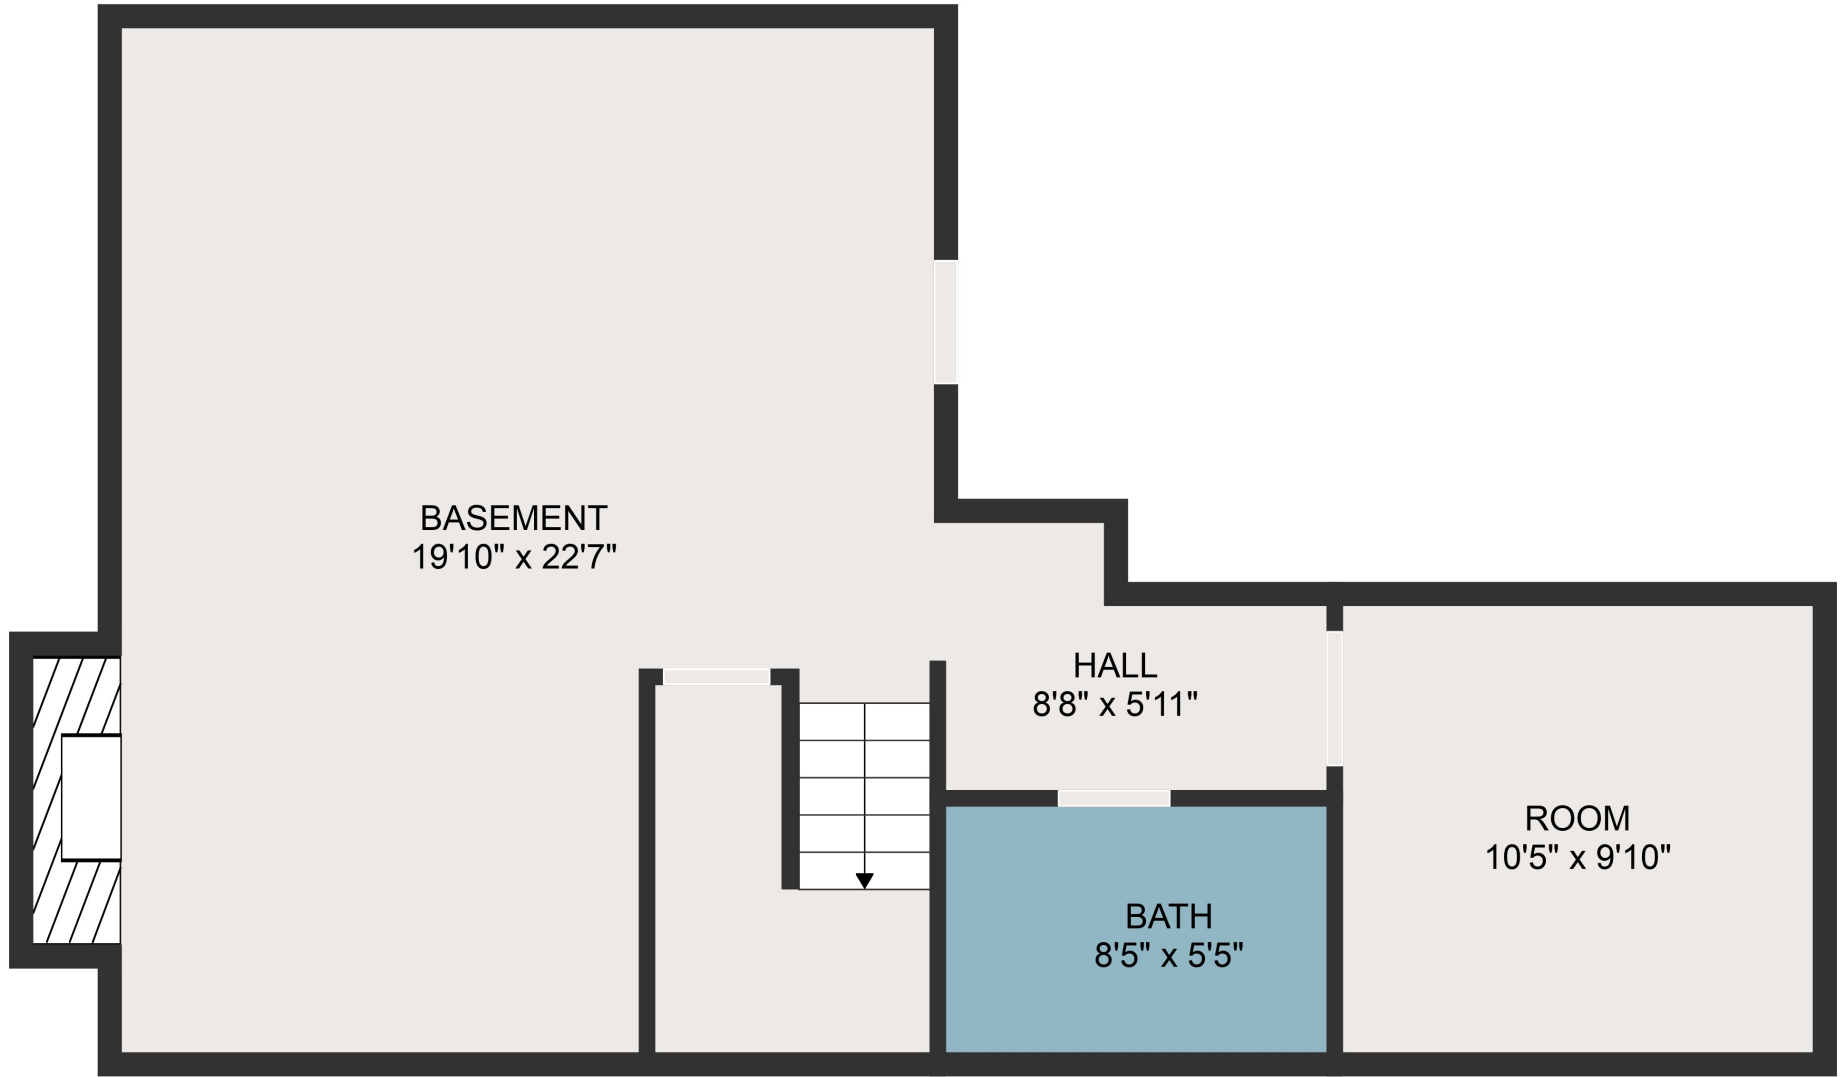

FLOOR 1

FLOOR 2

GROSS INTERNAL AREA  
 FLOOR 1: 615 sq. ft, FLOOR 2: 976 sq. ft  
 TOTAL: 1591 sq. ft  
 MEASUREMENTS ARE DEEMED HIGHLY RELIABLE BUT NOT GUARANTEED.

GROSS INTERNAL AREA  
FLOOR 1: 615 sq. ft, FLOOR 2: 976 sq. ft  
TOTAL: 1591 sq. ft  
MEASUREMENTS ARE DEEMED HIGHLY RELIABLE BUT NOT GUARANTEED.

GROSS INTERNAL AREA  
FLOOR 1: 615 sq. ft, FLOOR 2: 976 sq. ft  
TOTAL: 1591 sq. ft  
MEASUREMENTS ARE DEEMED HIGHLY RELIABLE BUT NOT GUARANTEED.