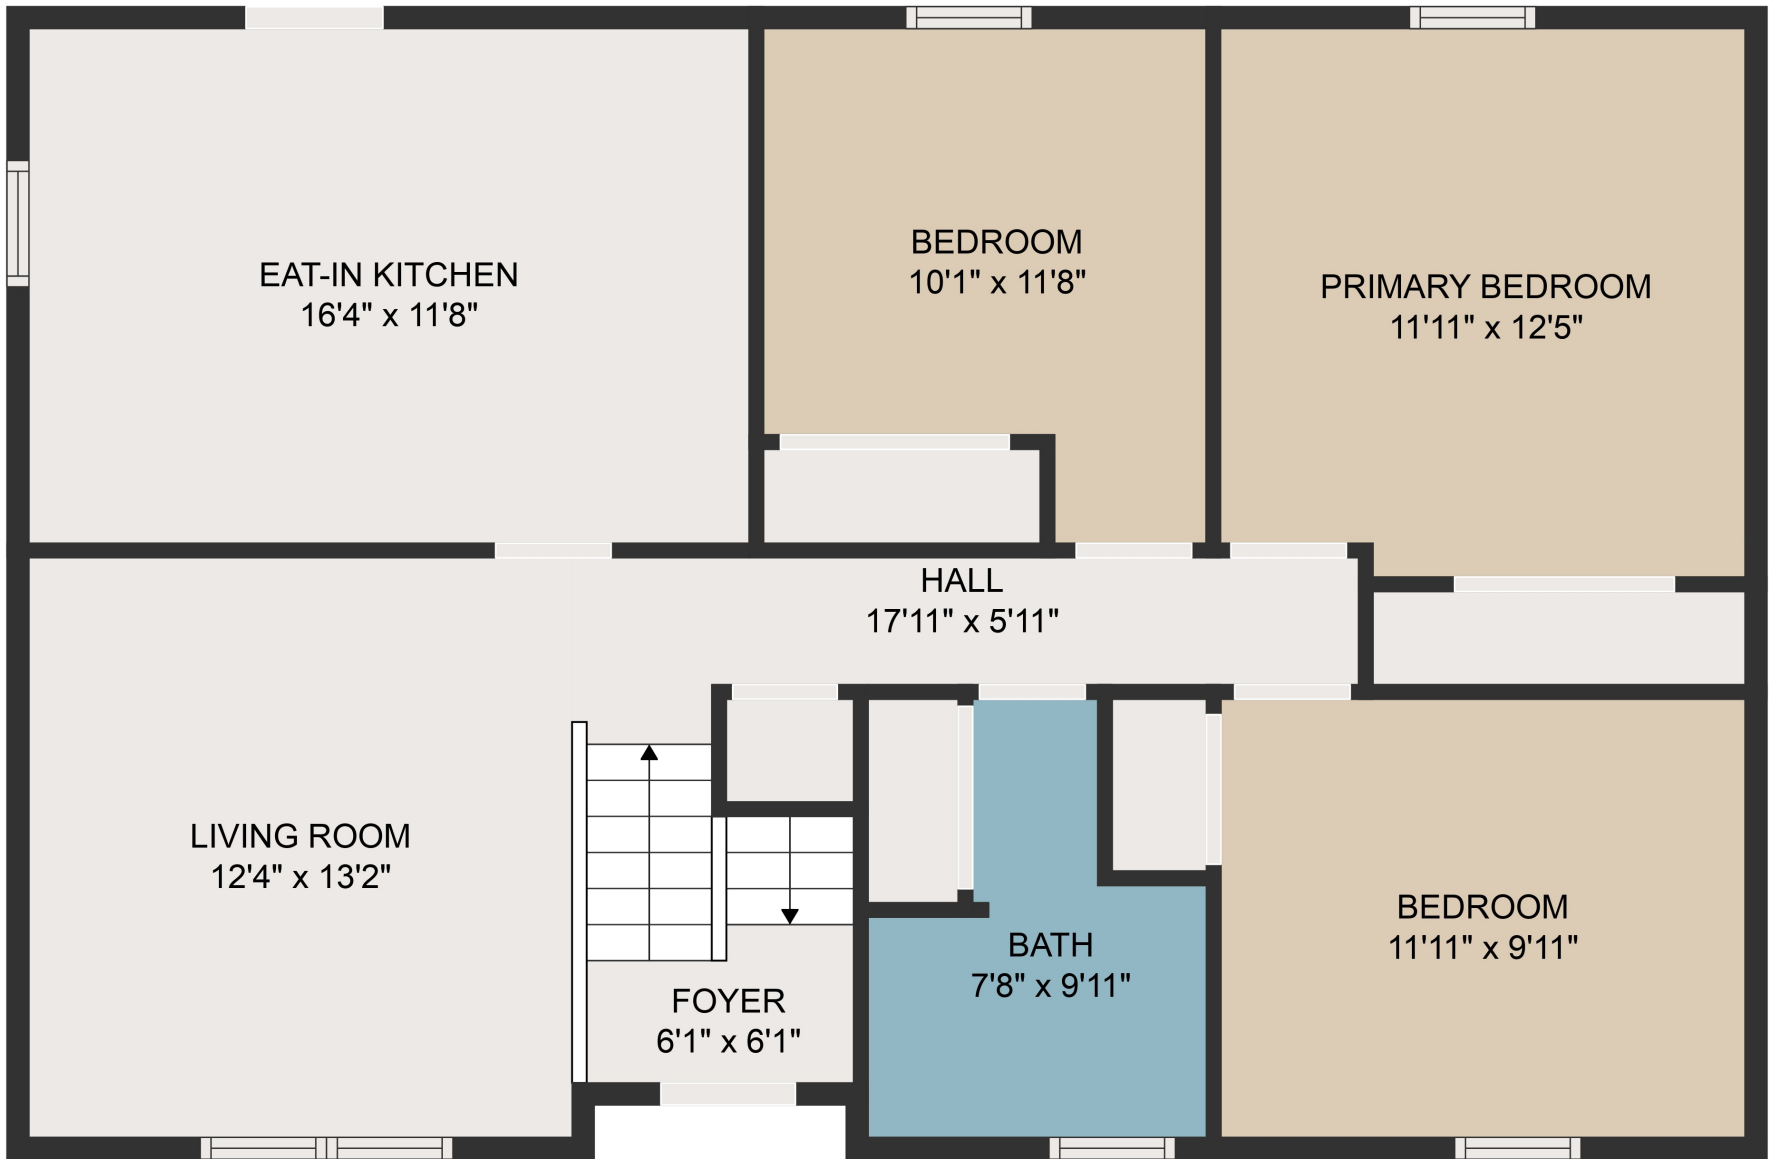

FLOOR 1

FLOOR 2

GROSS INTERNAL AREA  
 FLOOR 1: 615 sq. ft, FLOOR 2: 976 sq. ft  
 TOTAL: 1591 sq. ft  
 MEASUREMENTS ARE DEEMED HIGHLY RELIABLE BUT NOT GUARANTEED.

GROSS INTERNAL AREA  
FLOOR 1: 615 sq. ft, FLOOR 2: 976 sq. ft  
TOTAL: 1591 sq. ft  
MEASUREMENTS ARE DEEMED HIGHLY RELIABLE BUT NOT GUARANTEED.

GROSS INTERNAL AREA  
FLOOR 1: 615 sq. ft, FLOOR 2: 976 sq. ft  
TOTAL: 1591 sq. ft  
MEASUREMENTS ARE DEEMED HIGHLY RELIABLE BUT NOT GUARANTEED.