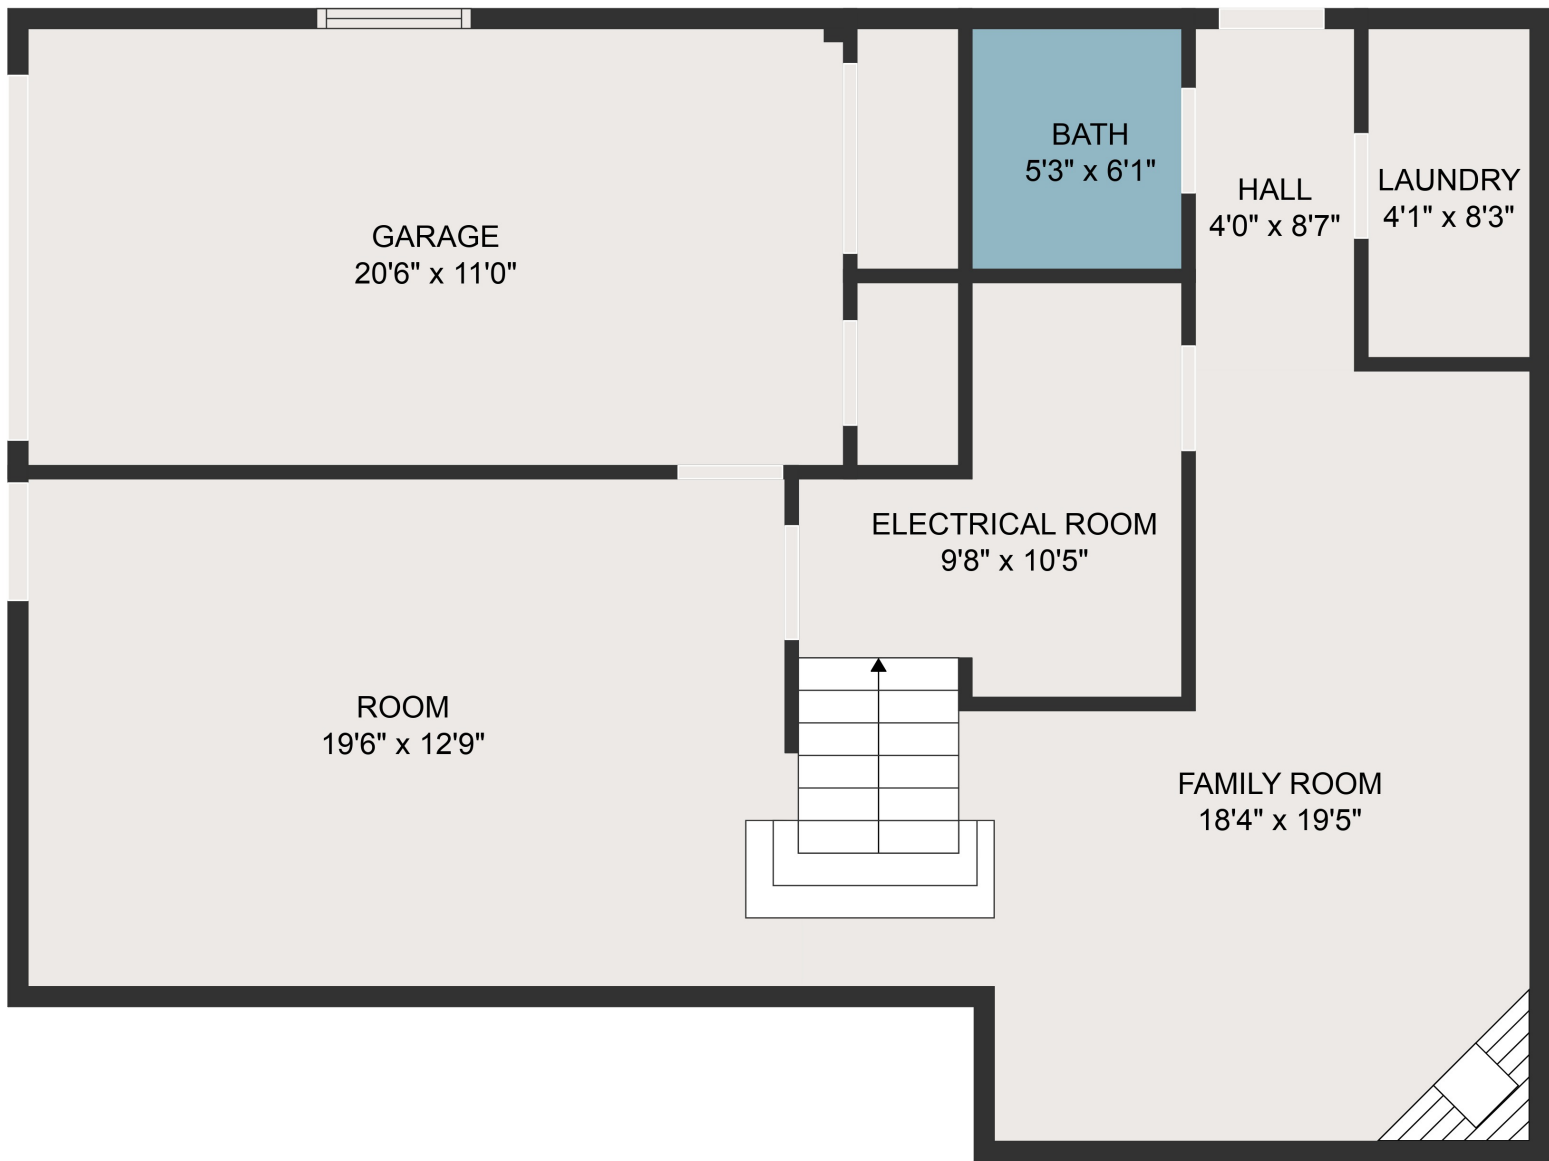

GROSS INTERNAL AREA
 FLOOR 1: 723 sq. ft, FLOOR 2: 1021 sq. ft
 FLOOR 3: 707 sq. ft, EXCLUDED AREAS:
 GARAGE: 948 sq. ft
 TOTAL: 2451 sq. ft

MEASUREMENTS ARE DEEMED HIGHLY RELIABLE BUT NOT GUARANTEED.

SITTING ROOM
23'5" x 16'1"

OPEN TO BELOW

BATH
8'6" x 7'3"

PRIMARY BEDROOM
15'2" x 21'9"

GROSS INTERNAL AREA
FLOOR 1: 723 sq. ft, FLOOR 2: 1021 sq. ft
FLOOR 3: 707 sq. ft, EXCLUDED AREAS:
GARAGE: 948 sq. ft
TOTAL: 2451 sq. ft

MEASUREMENTS ARE DEEMED HIGHLY RELIABLE BUT NOT GUARANTEED.

GROSS INTERNAL AREA
FLOOR 1: 723 sq. ft, FLOOR 2: 1021 sq. ft
FLOOR 3: 707 sq. ft, EXCLUDED AREAS:
GARAGE: 948 sq. ft
TOTAL: 2451 sq. ft

MEASUREMENTS ARE DEEMED HIGHLY RELIABLE BUT NOT GUARANTEED.

GROSS INTERNAL AREA

FLOOR 1: 723 sq. ft, FLOOR 2: 1021 sq. ft

FLOOR 3: 707 sq. ft, EXCLUDED AREAS:

GARAGE: 948 sq. ft

TOTAL: 2451 sq. ft

MEASUREMENTS ARE DEEMED HIGHLY RELIABLE BUT NOT GUARANTEED.