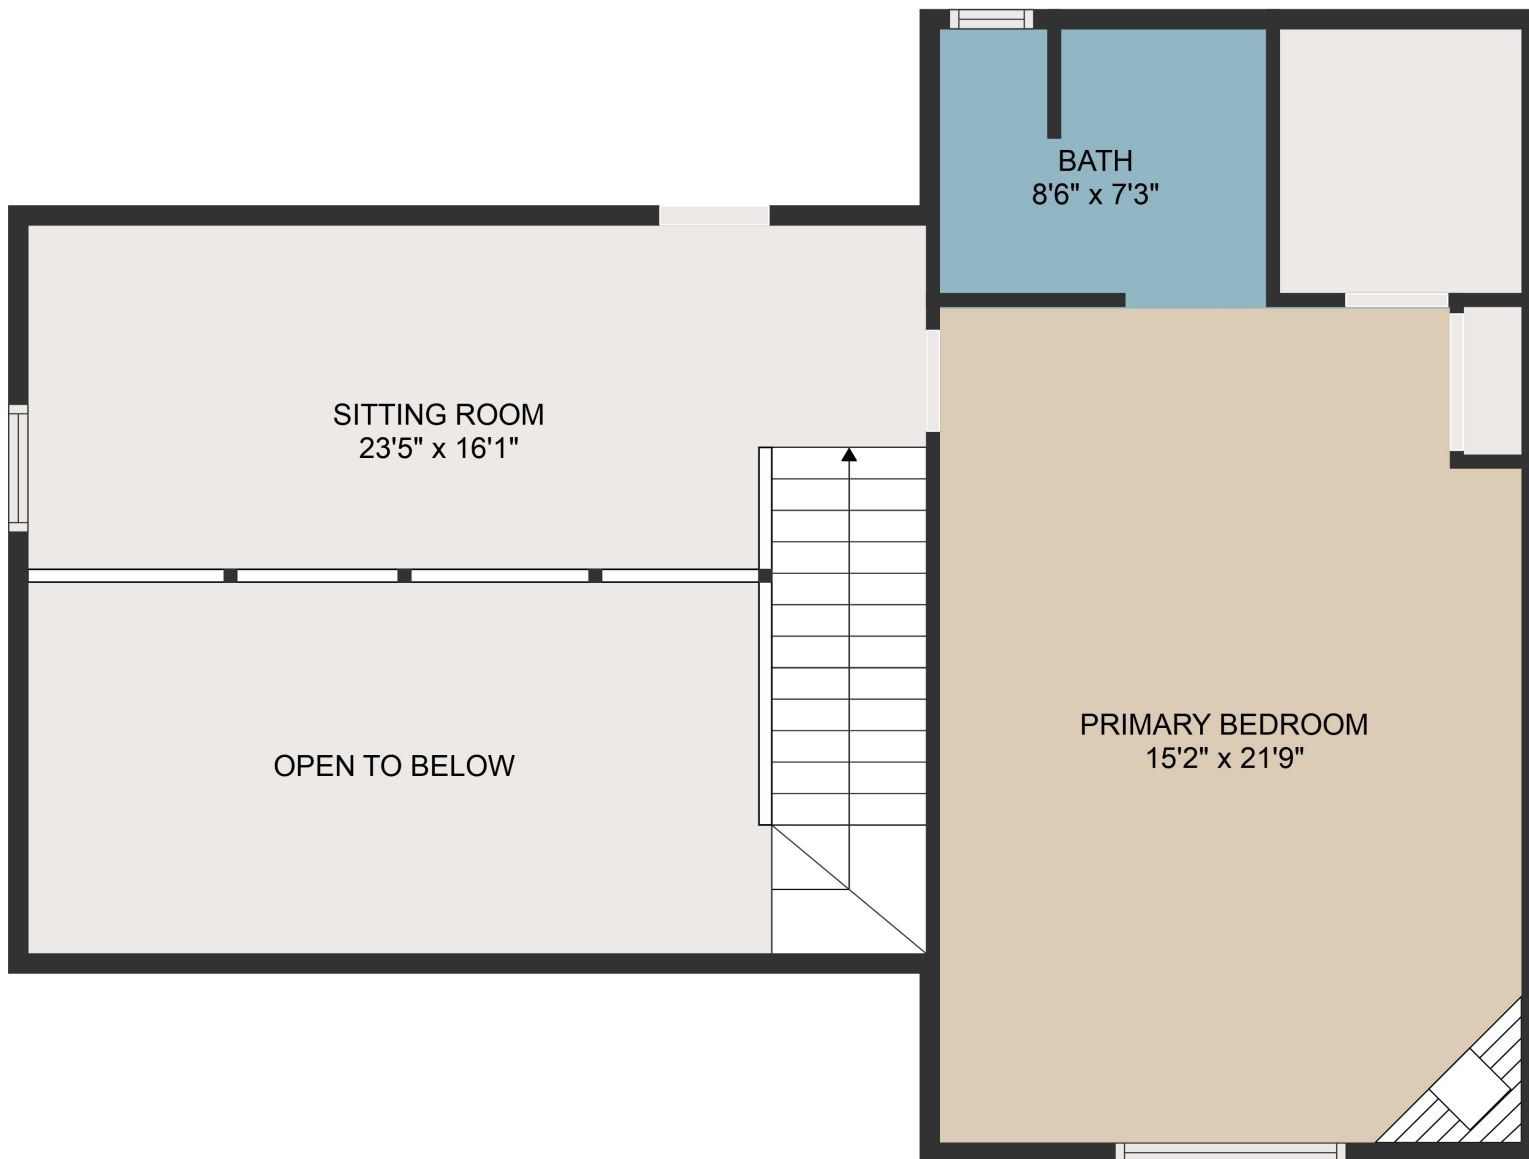

GROSS INTERNAL AREA
 FLOOR 1: 723 sq. ft, FLOOR 2: 1021 sq. ft
 FLOOR 3: 707 sq. ft, EXCLUDED AREAS:
 GARAGE: 948 sq. ft
 TOTAL: 2451 sq. ft

MEASUREMENTS ARE DEEMED HIGHLY RELIABLE BUT NOT GUARANTEED.

SITTING ROOM
23'5" x 16'1"

OPEN TO BELOW

BATH
8'6" x 7'3"

PRIMARY BEDROOM
15'2" x 21'9"

GROSS INTERNAL AREA
FLOOR 1: 723 sq. ft, FLOOR 2: 1021 sq. ft
FLOOR 3: 707 sq. ft, EXCLUDED AREAS:
GARAGE: 948 sq. ft
TOTAL: 2451 sq. ft

MEASUREMENTS ARE DEEMED HIGHLY RELIABLE BUT NOT GUARANTEED.

GROSS INTERNAL AREA
FLOOR 1: 723 sq. ft, FLOOR 2: 1021 sq. ft
FLOOR 3: 707 sq. ft, EXCLUDED AREAS:
GARAGE: 948 sq. ft
TOTAL: 2451 sq. ft

MEASUREMENTS ARE DEEMED HIGHLY RELIABLE BUT NOT GUARANTEED.

GROSS INTERNAL AREA

FLOOR 1: 723 sq. ft, FLOOR 2: 1021 sq. ft

FLOOR 3: 707 sq. ft, EXCLUDED AREAS:

GARAGE: 948 sq. ft

TOTAL: 2451 sq. ft

MEASUREMENTS ARE DEEMED HIGHLY RELIABLE BUT NOT GUARANTEED.