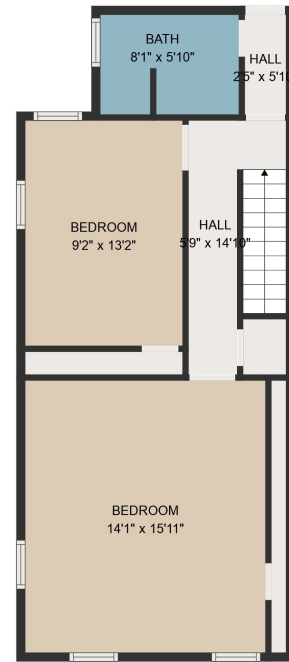

FLOOR 1

FLOOR 2

GROSS INTERNAL AREA  
 FLOOR 1: 827 sq. ft, FLOOR 2: 541 sq. ft  
 TOTAL: 1369 sq. ft  
 MEASUREMENTS ARE DEEMED HIGHLY RELIABLE BUT NOT GUARANTEED.

GROSS INTERNAL AREA  
FLOOR 1: 827 sq. ft, FLOOR 2: 541 sq. ft  
TOTAL: 1369 sq. ft  
MEASUREMENTS ARE DEEMED HIGHLY RELIABLE BUT NOT GUARANTEED.

**GROSS INTERNAL AREA**

**FLOOR 1: 827 sq. ft, FLOOR 2: 541 sq. ft**

**TOTAL: 1369 sq. ft**

MEASUREMENTS ARE DEEMED HIGHLY RELIABLE BUT NOT GUARANTEED.