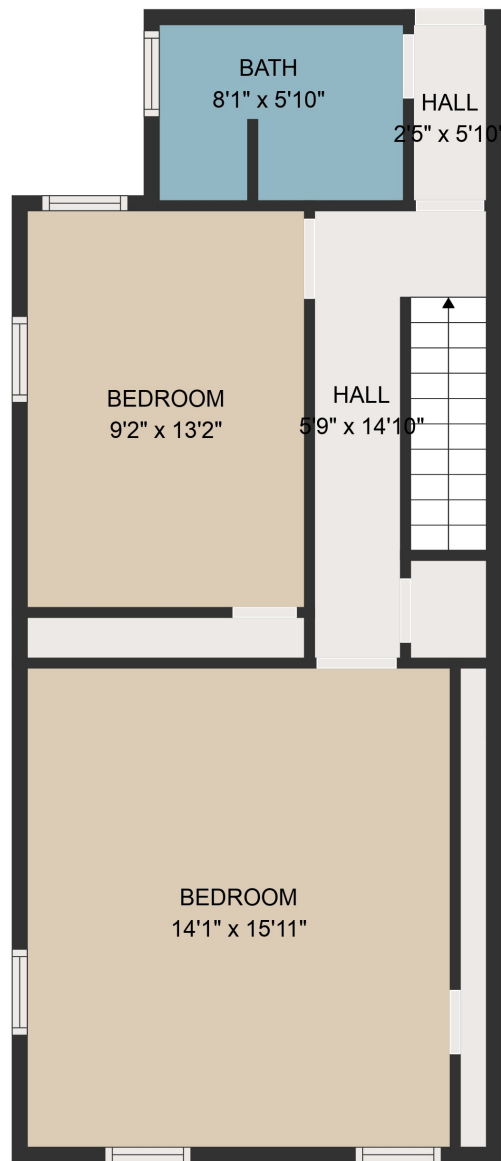

FLOOR 1

FLOOR 2

GROSS INTERNAL AREA  
 FLOOR 1: 827 sq. ft, FLOOR 2: 541 sq. ft  
 TOTAL: 1369 sq. ft  
 MEASUREMENTS ARE DEEMED HIGHLY RELIABLE BUT NOT GUARANTEED.

GROSS INTERNAL AREA  
FLOOR 1: 827 sq. ft, FLOOR 2: 541 sq. ft  
TOTAL: 1369 sq. ft  
MEASUREMENTS ARE DEEMED HIGHLY RELIABLE BUT NOT GUARANTEED.

**GROSS INTERNAL AREA**

**FLOOR 1: 827 sq. ft, FLOOR 2: 541 sq. ft**

**TOTAL: 1369 sq. ft**

MEASUREMENTS ARE DEEMED HIGHLY RELIABLE BUT NOT GUARANTEED.