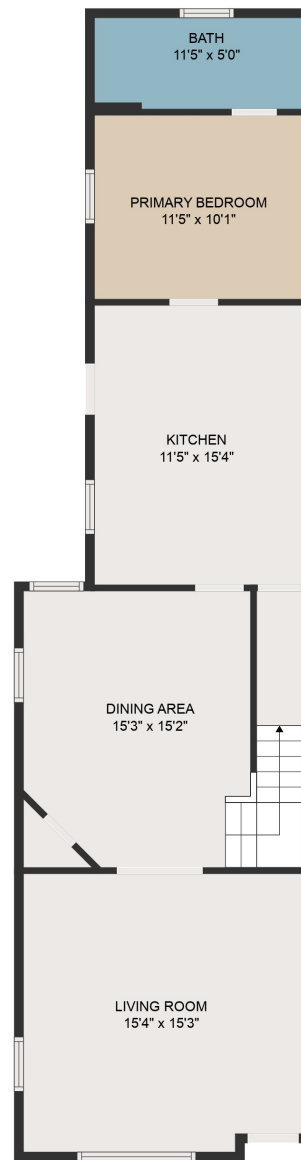

FLOOR 1

FLOOR 2

GROSS INTERNAL AREA  
 FLOOR 1: 827 sq. ft, FLOOR 2: 541 sq. ft  
 TOTAL: 1369 sq. ft  
 MEASUREMENTS ARE DEEMED HIGHLY RELIABLE BUT NOT GUARANTEED.

GROSS INTERNAL AREA  
FLOOR 1: 827 sq. ft, FLOOR 2: 541 sq. ft  
TOTAL: 1369 sq. ft  
MEASUREMENTS ARE DEEMED HIGHLY RELIABLE BUT NOT GUARANTEED.

**GROSS INTERNAL AREA**

**FLOOR 1: 827 sq. ft, FLOOR 2: 541 sq. ft**

**TOTAL: 1369 sq. ft**

MEASUREMENTS ARE DEEMED HIGHLY RELIABLE BUT NOT GUARANTEED.