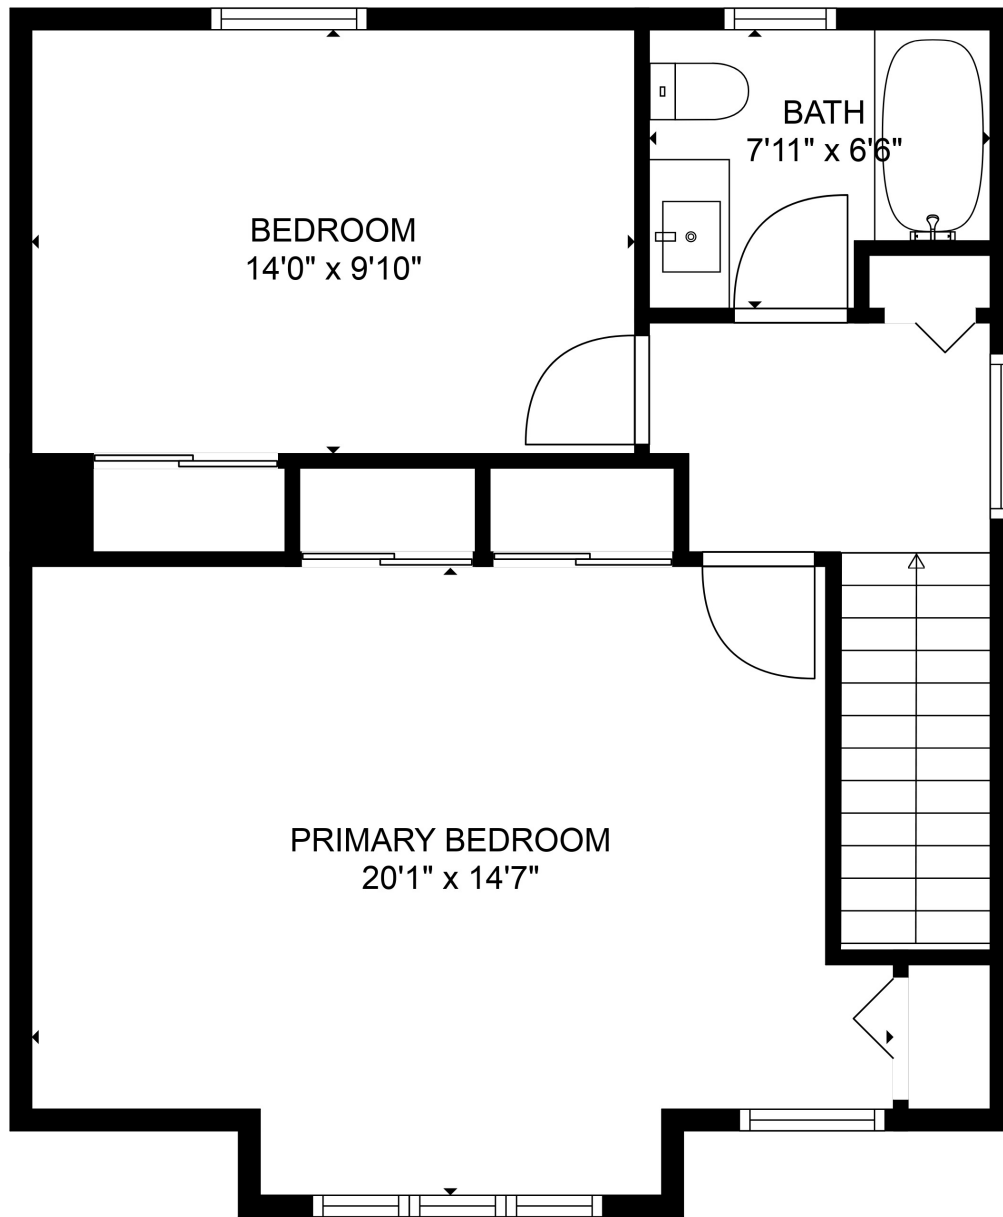

SIZES AND DIMENSIONS ARE APPROXIMATE. ACTUAL MAY VARY.

SIZES AND DIMENSIONS ARE APPROXIMATE. ACTUAL MAY VARY.

SIZES AND DIMENSIONS ARE APPROXIMATE. ACTUAL MAY VARY.

ELECTRICAL ROOM
7'4" x 4'0"

GARAGE
21'6" x 24'4"

FOYER

SIZES AND DIMENSIONS ARE APPROXIMATE. ACTUAL MAY VARY.