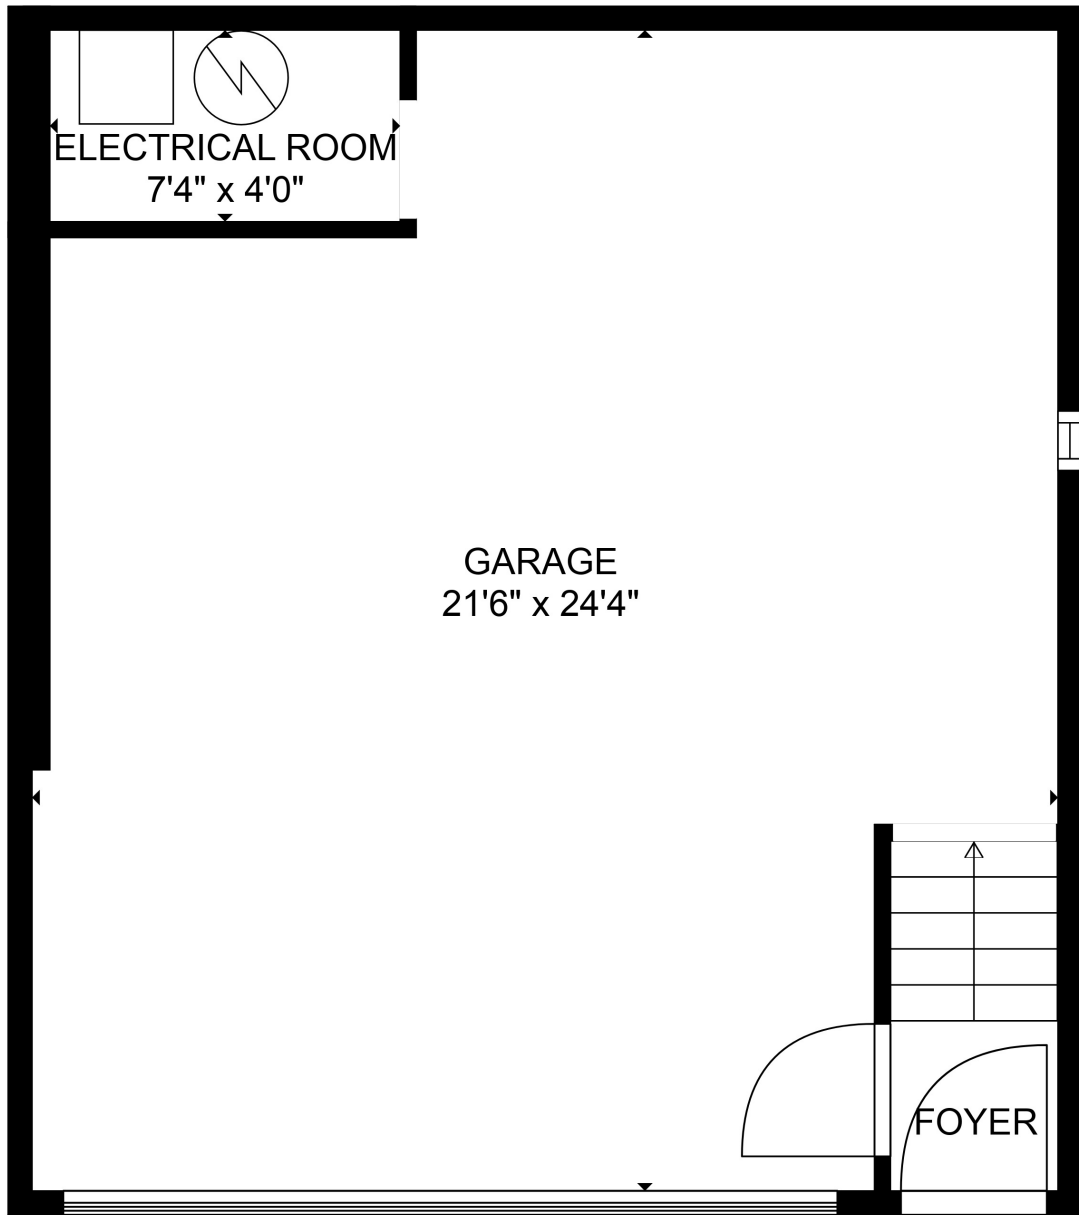

SIZES AND DIMENSIONS ARE APPROXIMATE. ACTUAL MAY VARY.

SIZES AND DIMENSIONS ARE APPROXIMATE. ACTUAL MAY VARY.

SIZES AND DIMENSIONS ARE APPROXIMATE. ACTUAL MAY VARY.

ELECTRICAL ROOM
7'4" x 4'0"

GARAGE
21'6" x 24'4"

FOYER

SIZES AND DIMENSIONS ARE APPROXIMATE. ACTUAL MAY VARY.