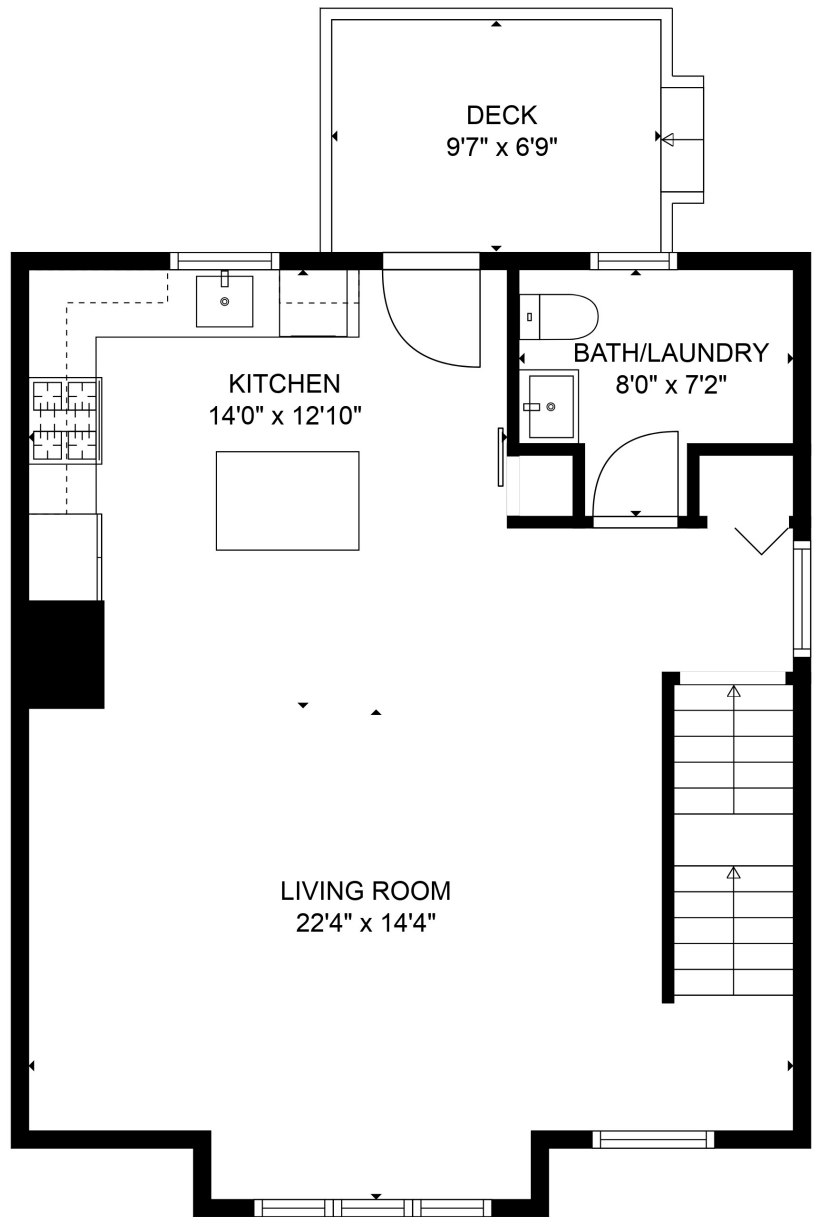

SIZES AND DIMENSIONS ARE APPROXIMATE. ACTUAL MAY VARY.

SIZES AND DIMENSIONS ARE APPROXIMATE. ACTUAL MAY VARY.

SIZES AND DIMENSIONS ARE APPROXIMATE. ACTUAL MAY VARY.

ELECTRICAL ROOM
7'4" x 4'0"

GARAGE
21'6" x 24'4"

FOYER

SIZES AND DIMENSIONS ARE APPROXIMATE. ACTUAL MAY VARY.