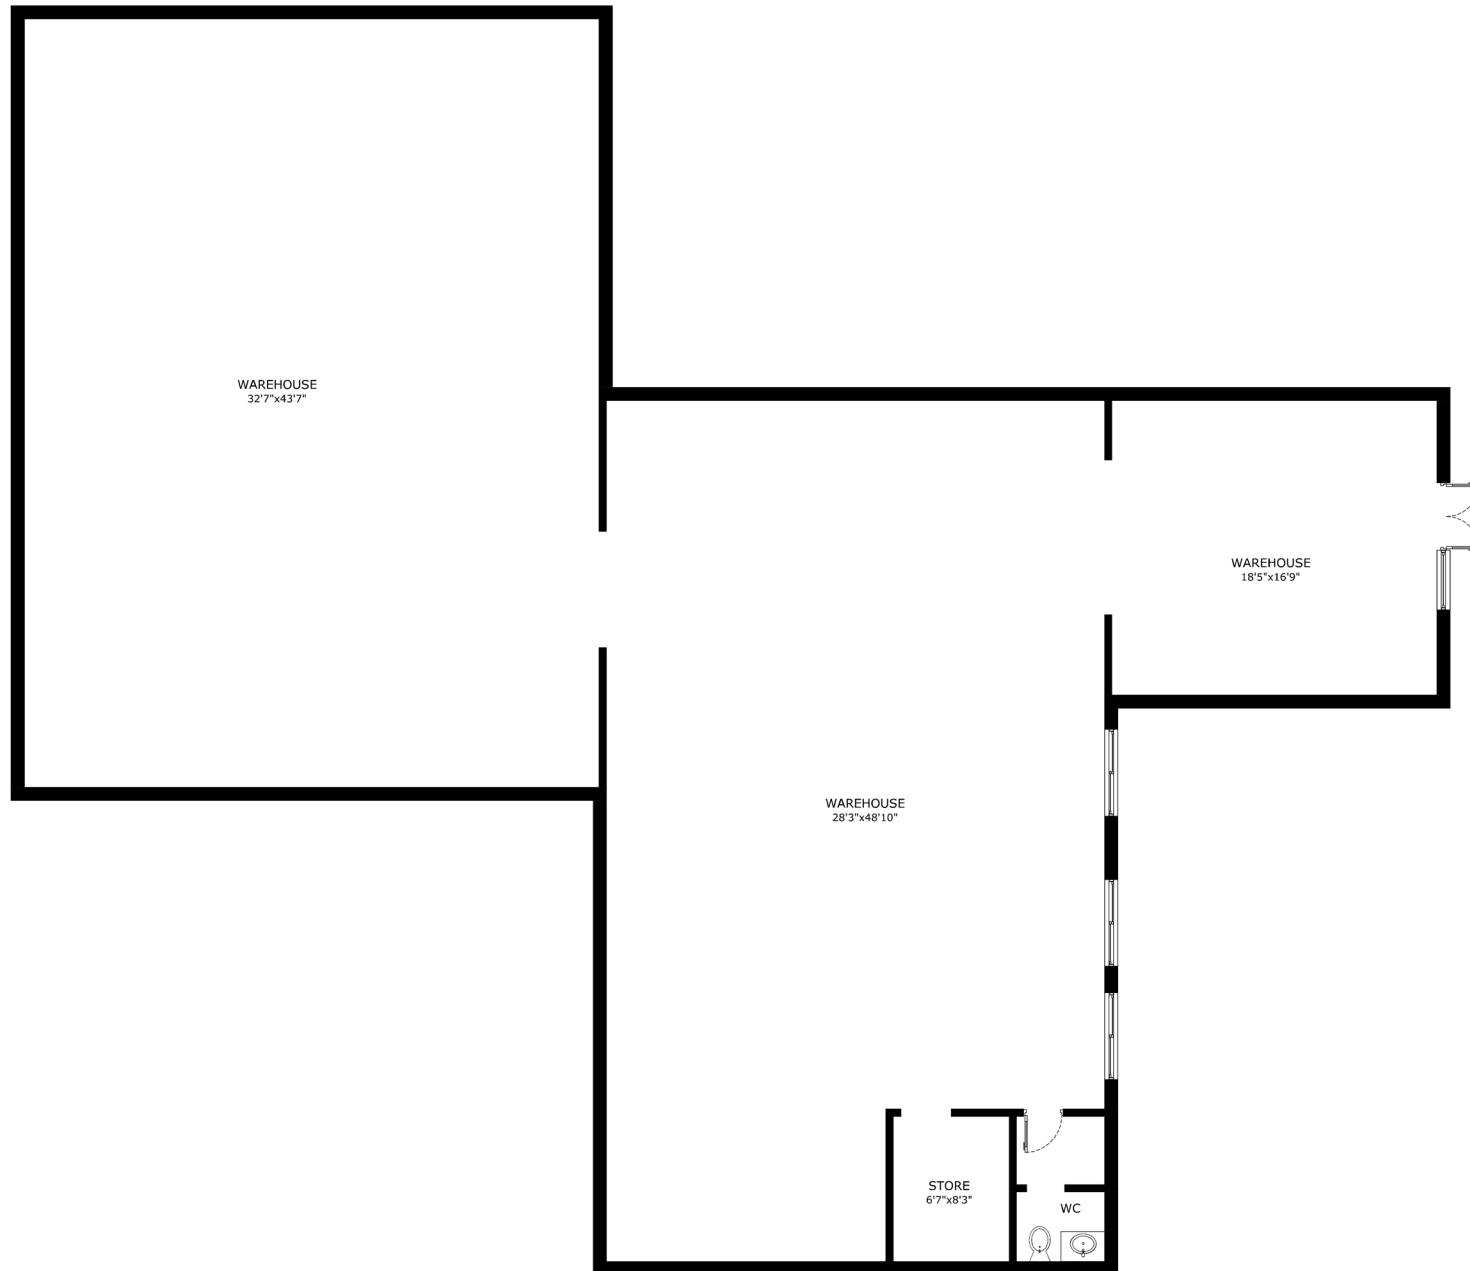

ADDRESS: 3617 San Leandro Street, ware house, Oakland California 94601 United States.

MAIN LEVEL

AREA:

Main Level = 3124 Sq.Ft

'This floor plan is for illustration purposes only and is not intended to provide precise layout or measurements of the home. Potential buyers should investigate these issues to their own satisfaction.'