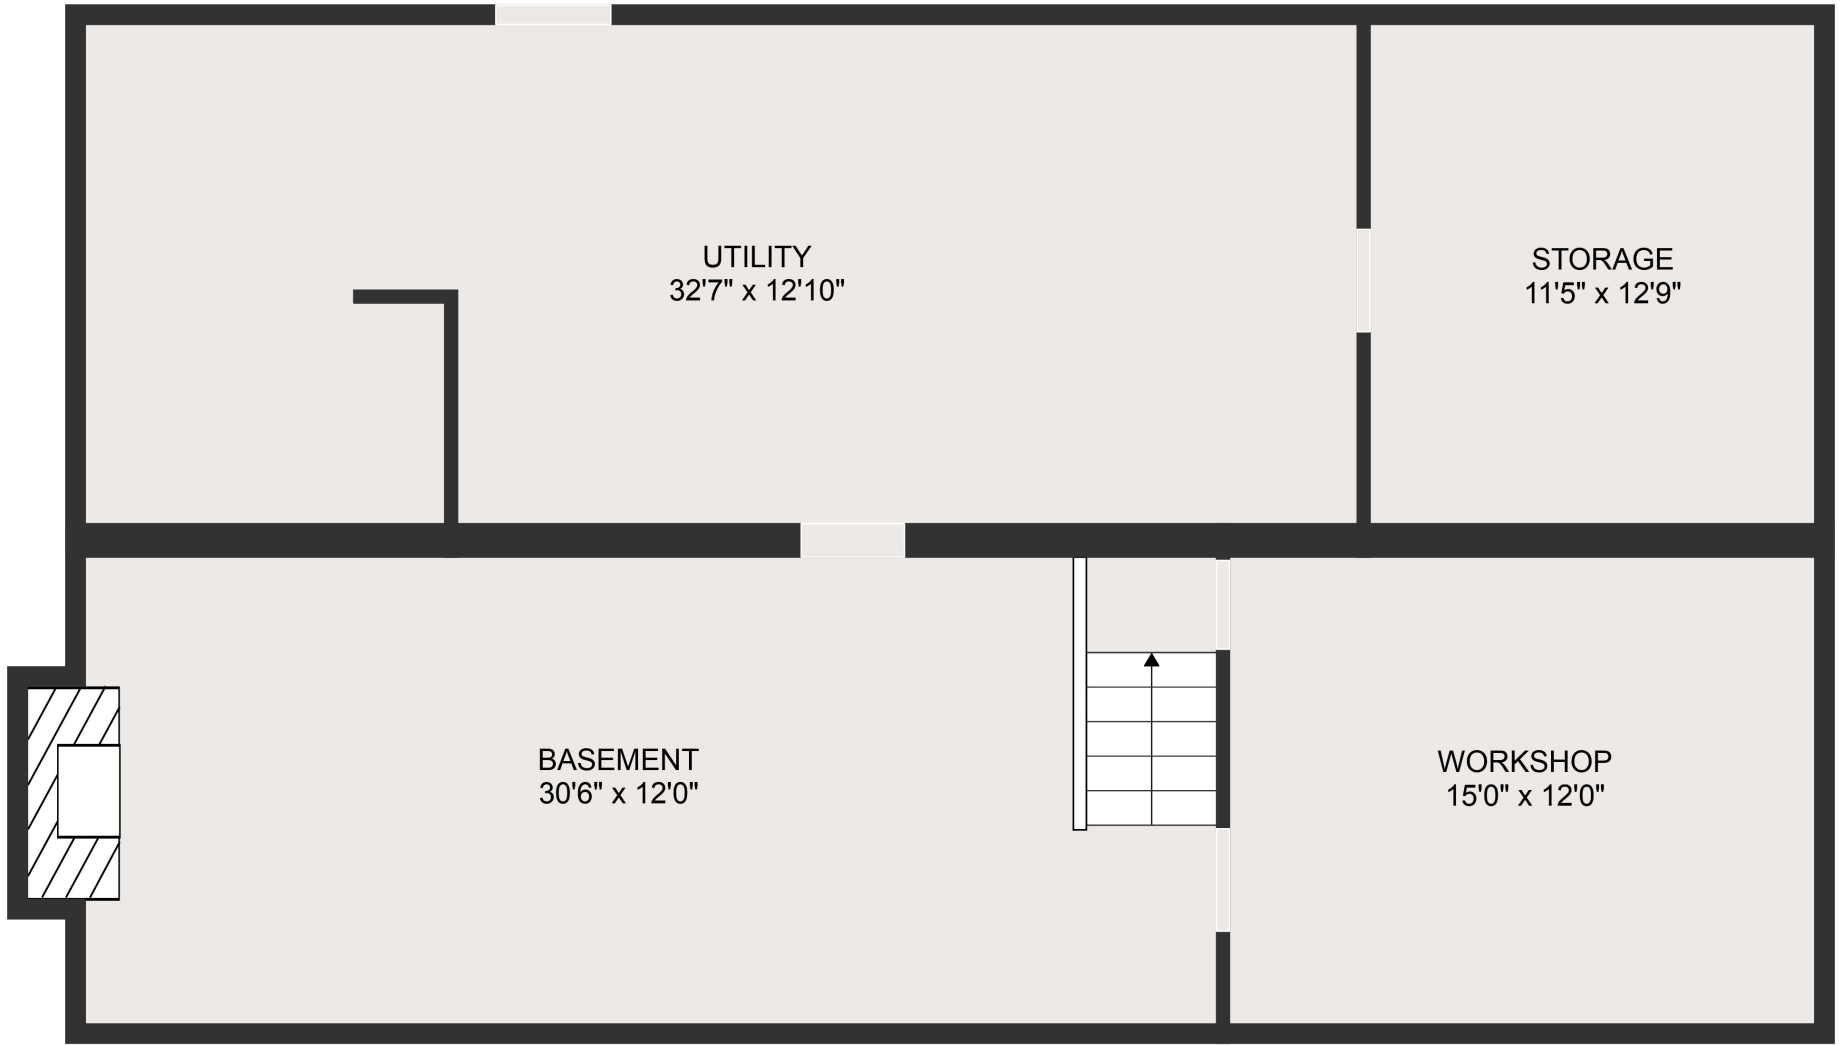

**TOTAL: 3111 sq. ft**

Below Ground: 804 sq. ft, FLOOR 2: 1483 sq. ft, FLOOR 3: 824 sq. ft

EXCLUDED AREAS: WORKSHOP: 190 sq. ft, STORAGE: 146 sq. ft, FIREPLACE: 5 sq. ft

MEASUREMENTS ARE DEEMED HIGHLY RELIABLE BUT NOT GUARANTEED.