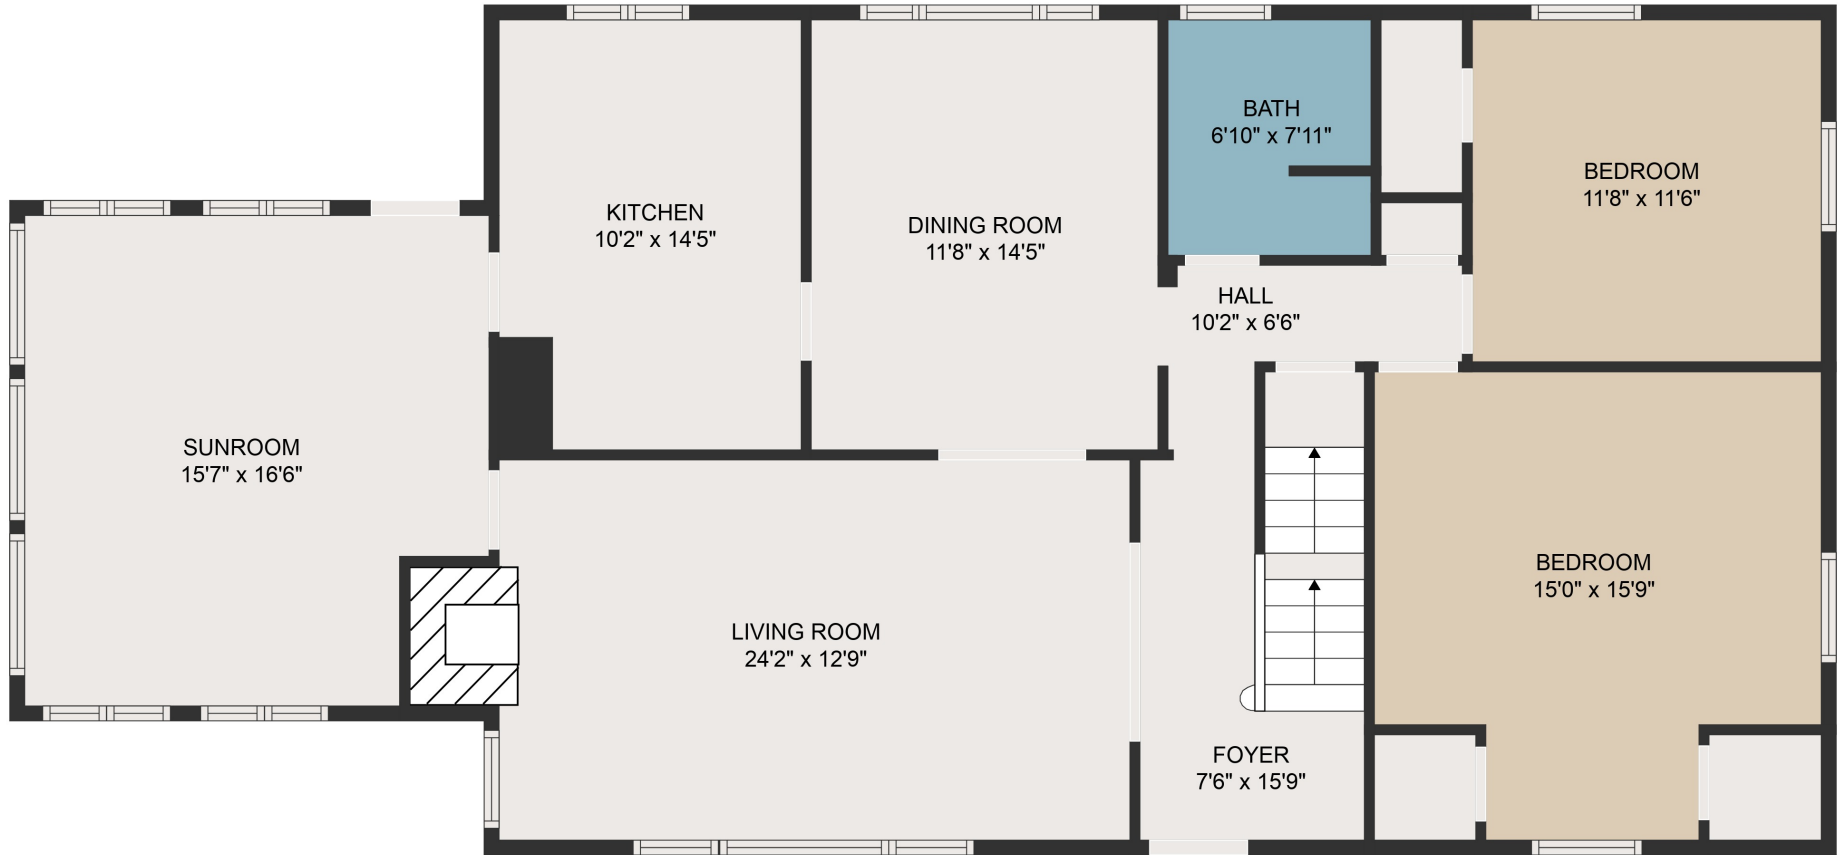

**TOTAL: 3111 sq. ft**

Below Ground: 804 sq. ft, FLOOR 2: 1483 sq. ft, FLOOR 3: 824 sq. ft

EXCLUDED AREAS: WORKSHOP: 190 sq. ft, STORAGE: 146 sq. ft, FIREPLACE: 5 sq. ft

MEASUREMENTS ARE DEEMED HIGHLY RELIABLE BUT NOT GUARANTEED.