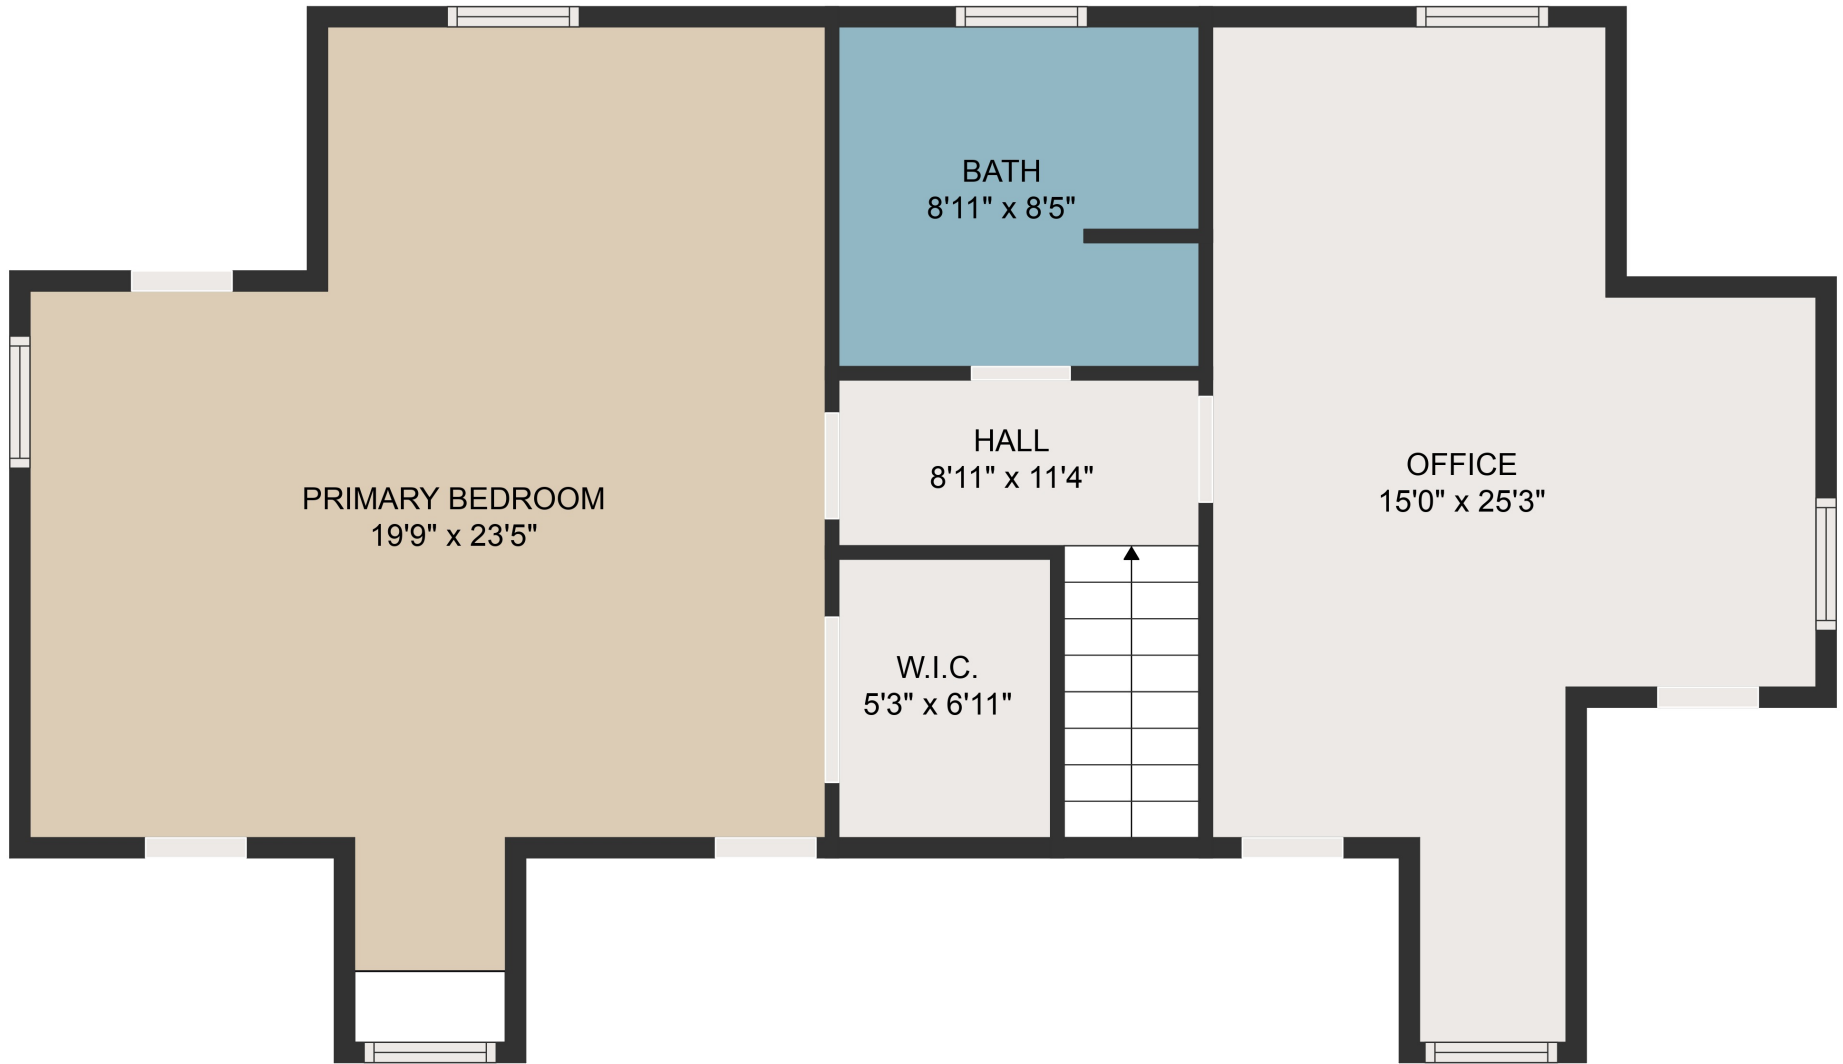

**TOTAL: 3111 sq. ft**

Below Ground: 804 sq. ft, FLOOR 2: 1483 sq. ft, FLOOR 3: 824 sq. ft

EXCLUDED AREAS: WORKSHOP: 190 sq. ft, STORAGE: 146 sq. ft, FIREPLACE: 5 sq. ft

MEASUREMENTS ARE DEEMED HIGHLY RELIABLE BUT NOT GUARANTEED.