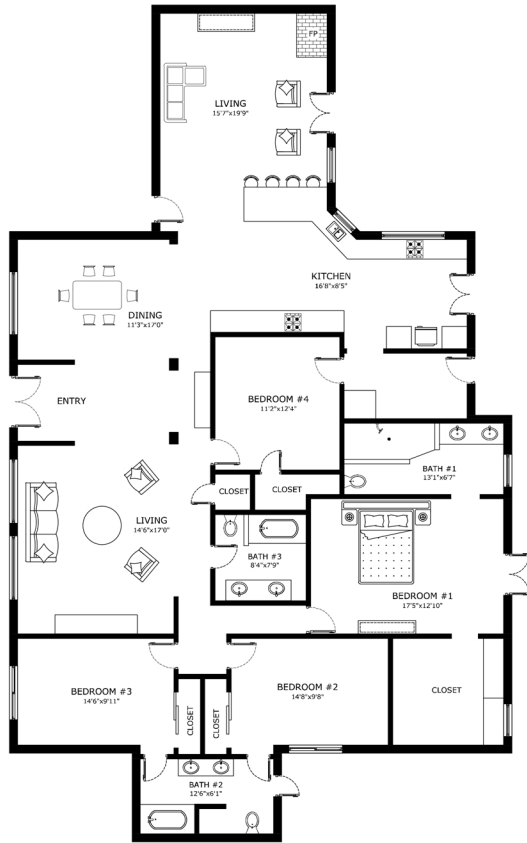

ADDRESS: 13034 N 69th St, Phoenix, AZ, 85254, US.

MAIN LEVEL

'This floor plan is for illustration purposes only and is not intended to provide precise layout or measurements of the home. Potential buyers should investigate these issues to their own satisfaction.'