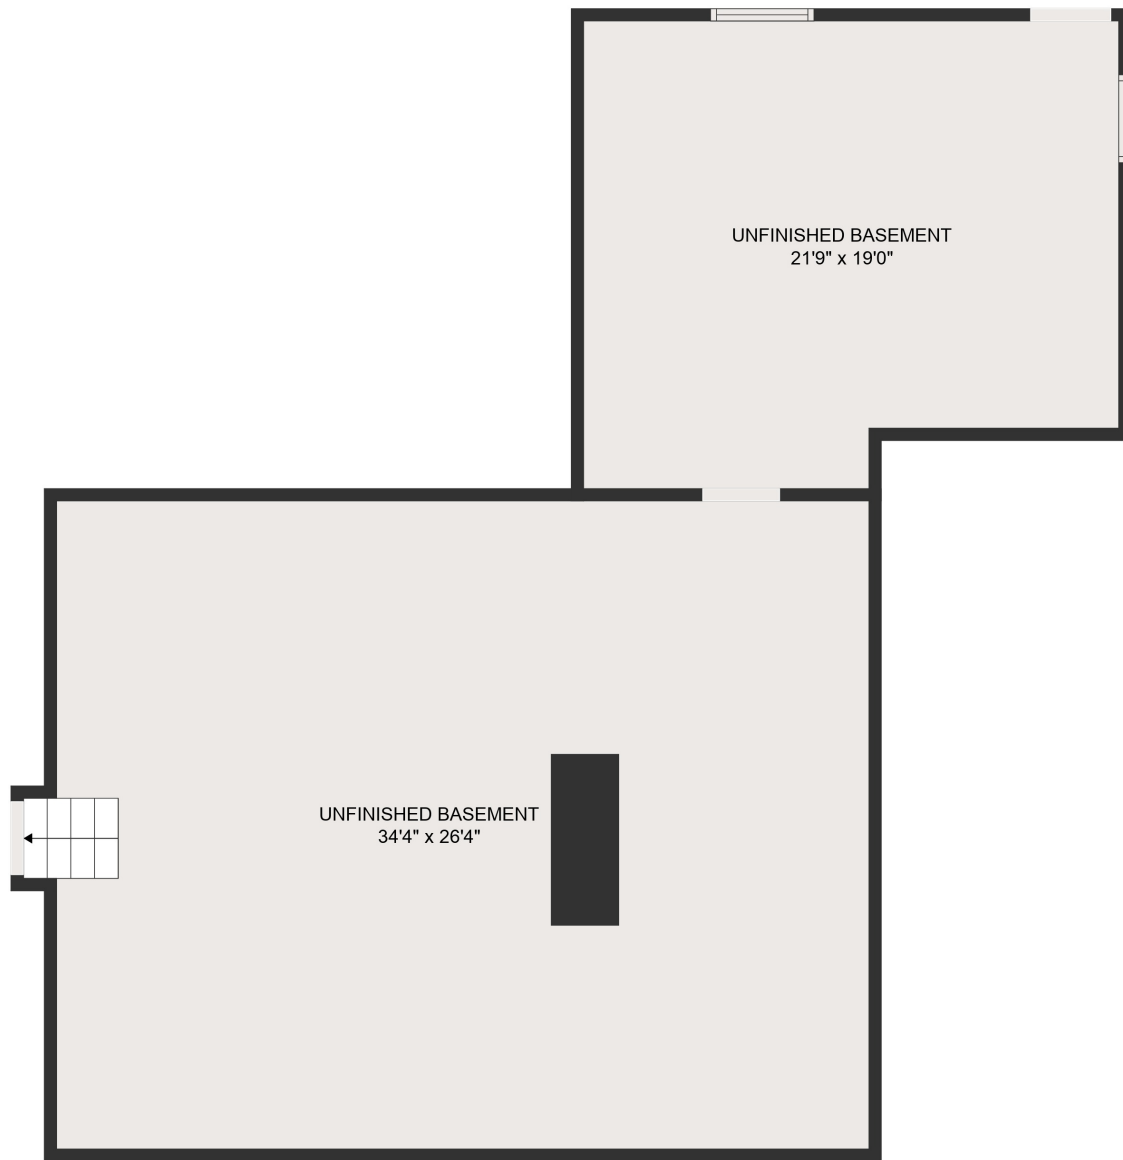

MEASUREMENTS ARE DEEMED HIGHLY RELIABLE BUT NOT GUARANTEED.

TOTAL: 2785 sq. ft

Below Ground: 0 sq. ft, FLOOR 2: 704 sq. ft, FLOOR 3: 1373 sq. ft, FLOOR 4: 708 sq. ft
EXCLUDED AREAS: UNFINISHED BASEMENT: 1266 sq. ft, FIREPLACE: 14 sq. ft