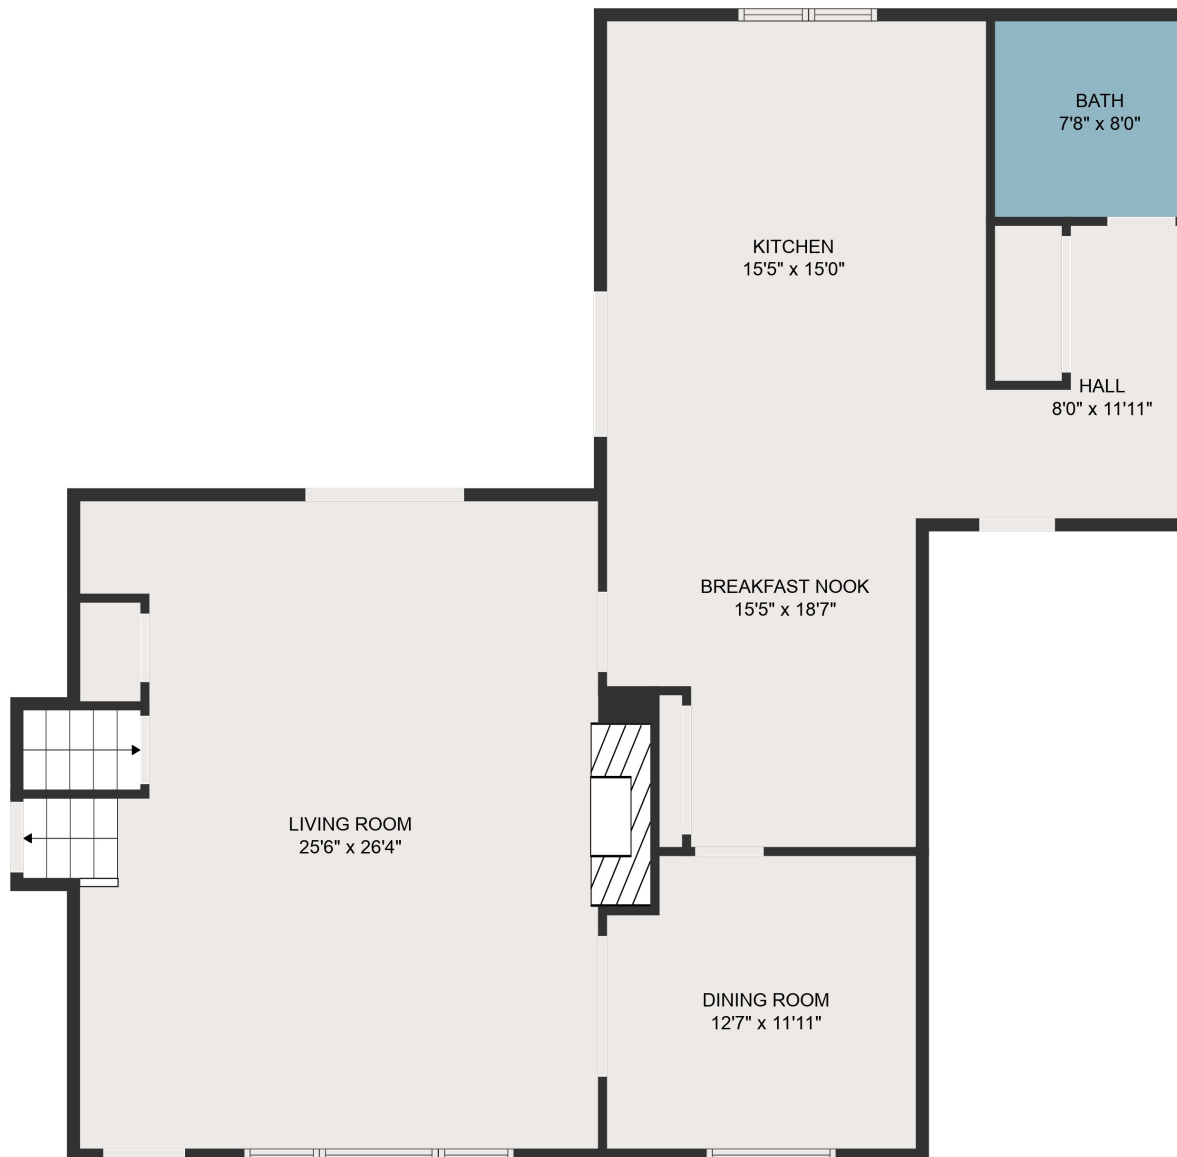

FLOOR 3

FLOOR 4

FLOOR 1

FLOOR 2

TOTAL: 2785 sq. ft

Below Ground: 0 sq. ft, FLOOR 2: 704 sq. ft, FLOOR 3: 1373 sq. ft, FLOOR 4: 708 sq. ft
 EXCLUDED AREAS: UNFINISHED BASEMENT: 1266 sq. ft, FIREPLACE: 14 sq. ft

MEASUREMENTS ARE DEEMED HIGHLY RELIABLE BUT NOT GUARANTEED.

TOTAL: 2785 sq. ft

Below Ground: 0 sq. ft, FLOOR 2: 704 sq. ft, FLOOR 3: 1373 sq. ft, FLOOR 4: 708 sq. ft
EXCLUDED AREAS: UNFINISHED BASEMENT: 1266 sq. ft, FIREPLACE: 14 sq. ft