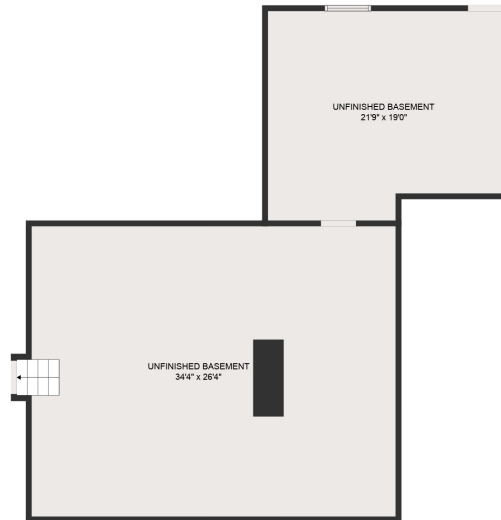

FLOOR 3

FLOOR 4

FLOOR 1

FLOOR 2

TOTAL: 2785 sq. ft

Below Ground: 0 sq. ft, FLOOR 2: 704 sq. ft, FLOOR 3: 1373 sq. ft, FLOOR 4: 708 sq. ft
 EXCLUDED AREAS: UNFINISHED BASEMENT: 1266 sq. ft, FIREPLACE: 14 sq. ft

MEASUREMENTS ARE DEEMED HIGHLY RELIABLE BUT NOT GUARANTEED.

TOTAL: 2785 sq. ft

Below Ground: 0 sq. ft, FLOOR 2: 704 sq. ft, FLOOR 3: 1373 sq. ft, FLOOR 4: 708 sq. ft
EXCLUDED AREAS: UNFINISHED BASEMENT: 1266 sq. ft, FIREPLACE: 14 sq. ft