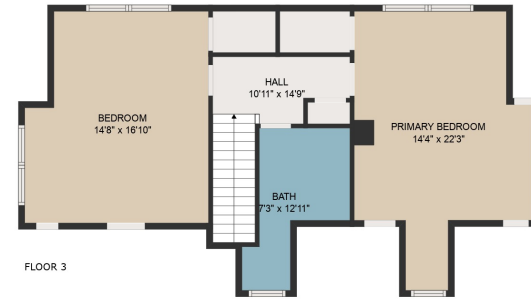

FLOOR 2

FLOOR 3

FLOOR 1

GROSS INTERNAL AREA
 FLOOR 1: 1141 sq. ft, FLOOR 2: 1537 sq. ft
 FLOOR 3: 691 sq. ft
 TOTAL: 3370 sq. ft

MEASUREMENTS ARE DEEMED HIGHLY RELIABLE BUT NOT GUARANTEED.

BEDROOM
14'8" x 16'10"

HALL
10'11" x 14'9"

PRIMARY BEDROOM
14'4" x 22'3"

BATH
7'3" x 12'11"

GROSS INTERNAL AREA
FLOOR 1: 1141 sq. ft, FLOOR 2: 1537 sq. ft
FLOOR 3: 691 sq. ft
TOTAL: 3370 sq. ft

MEASUREMENTS ARE DEEMED HIGHLY RELIABLE BUT NOT GUARANTEED.

GROSS INTERNAL AREA
FLOOR 1: 1141 sq. ft, FLOOR 2: 1537 sq. ft
FLOOR 3: 691 sq. ft
TOTAL: 3370 sq. ft

MEASUREMENTS ARE DEEMED HIGHLY RELIABLE BUT NOT GUARANTEED.

GROSS INTERNAL AREA
FLOOR 1: 1141 sq. ft, FLOOR 2: 1537 sq. ft
FLOOR 3: 691 sq. ft
TOTAL: 3370 sq. ft