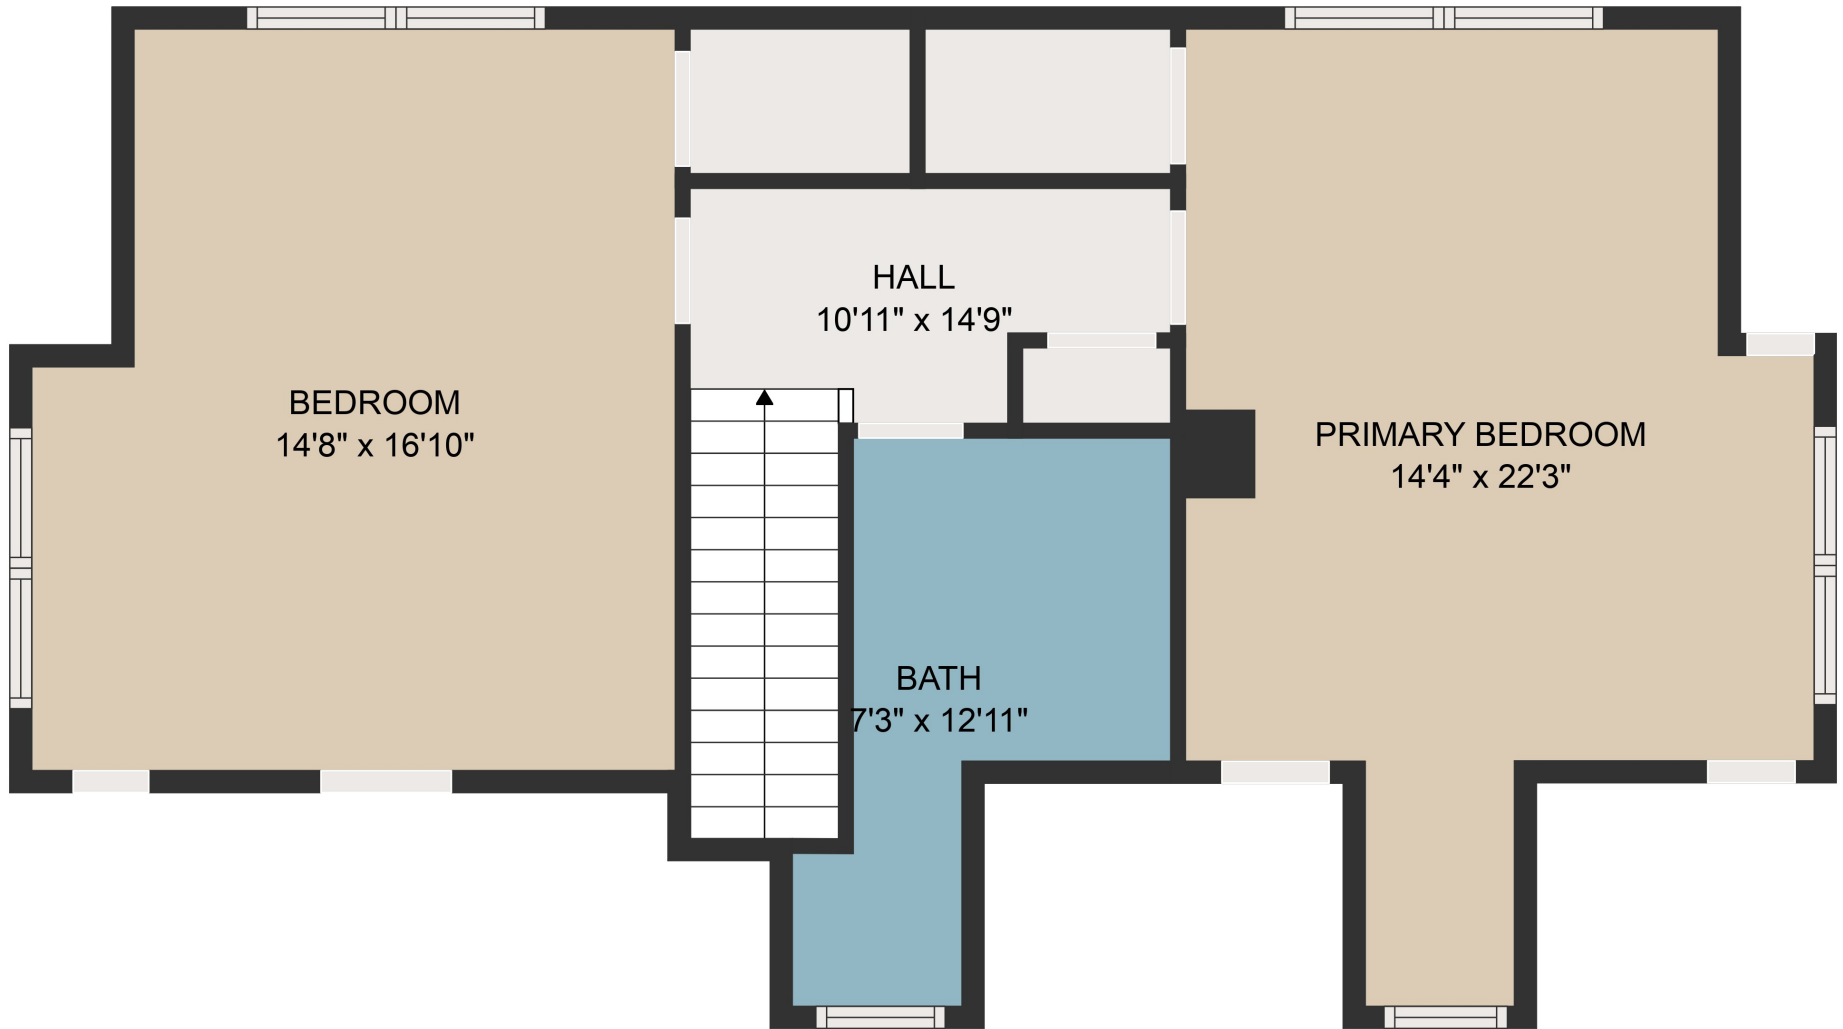

FLOOR 2

FLOOR 3

FLOOR 1

GROSS INTERNAL AREA
 FLOOR 1: 1141 sq. ft, FLOOR 2: 1537 sq. ft
 FLOOR 3: 691 sq. ft
 TOTAL: 3370 sq. ft

MEASUREMENTS ARE DEEMED HIGHLY RELIABLE BUT NOT GUARANTEED.

BEDROOM
14'8" x 16'10"

HALL
10'11" x 14'9"

PRIMARY BEDROOM
14'4" x 22'3"

BATH
7'3" x 12'11"

GROSS INTERNAL AREA
FLOOR 1: 1141 sq. ft, FLOOR 2: 1537 sq. ft
FLOOR 3: 691 sq. ft
TOTAL: 3370 sq. ft

MEASUREMENTS ARE DEEMED HIGHLY RELIABLE BUT NOT GUARANTEED.

GROSS INTERNAL AREA
FLOOR 1: 1141 sq. ft, FLOOR 2: 1537 sq. ft
FLOOR 3: 691 sq. ft
TOTAL: 3370 sq. ft

MEASUREMENTS ARE DEEMED HIGHLY RELIABLE BUT NOT GUARANTEED.

GROSS INTERNAL AREA
FLOOR 1: 1141 sq. ft, FLOOR 2: 1537 sq. ft
FLOOR 3: 691 sq. ft
TOTAL: 3370 sq. ft