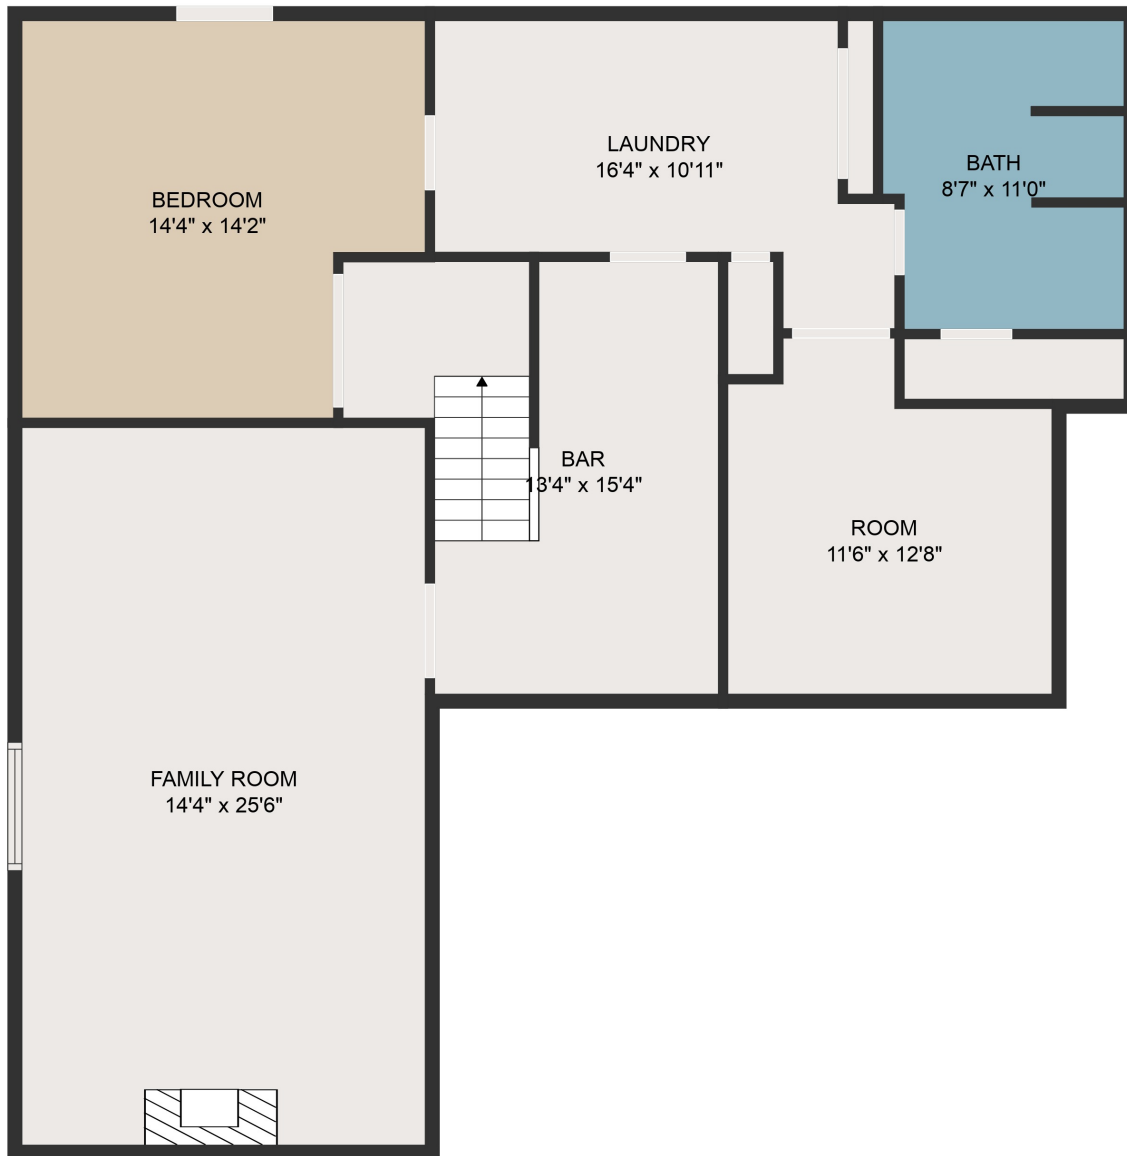

FLOOR 2

FLOOR 3

FLOOR 1

GROSS INTERNAL AREA
 FLOOR 1: 1141 sq. ft, FLOOR 2: 1537 sq. ft
 FLOOR 3: 691 sq. ft
 TOTAL: 3370 sq. ft

MEASUREMENTS ARE DEEMED HIGHLY RELIABLE BUT NOT GUARANTEED.

BEDROOM
14'8" x 16'10"

HALL
10'11" x 14'9"

PRIMARY BEDROOM
14'4" x 22'3"

BATH
7'3" x 12'11"

GROSS INTERNAL AREA
FLOOR 1: 1141 sq. ft, FLOOR 2: 1537 sq. ft
FLOOR 3: 691 sq. ft
TOTAL: 3370 sq. ft

MEASUREMENTS ARE DEEMED HIGHLY RELIABLE BUT NOT GUARANTEED.

GROSS INTERNAL AREA
FLOOR 1: 1141 sq. ft, FLOOR 2: 1537 sq. ft
FLOOR 3: 691 sq. ft
TOTAL: 3370 sq. ft

MEASUREMENTS ARE DEEMED HIGHLY RELIABLE BUT NOT GUARANTEED.

GROSS INTERNAL AREA
FLOOR 1: 1141 sq. ft, FLOOR 2: 1537 sq. ft
FLOOR 3: 691 sq. ft
TOTAL: 3370 sq. ft