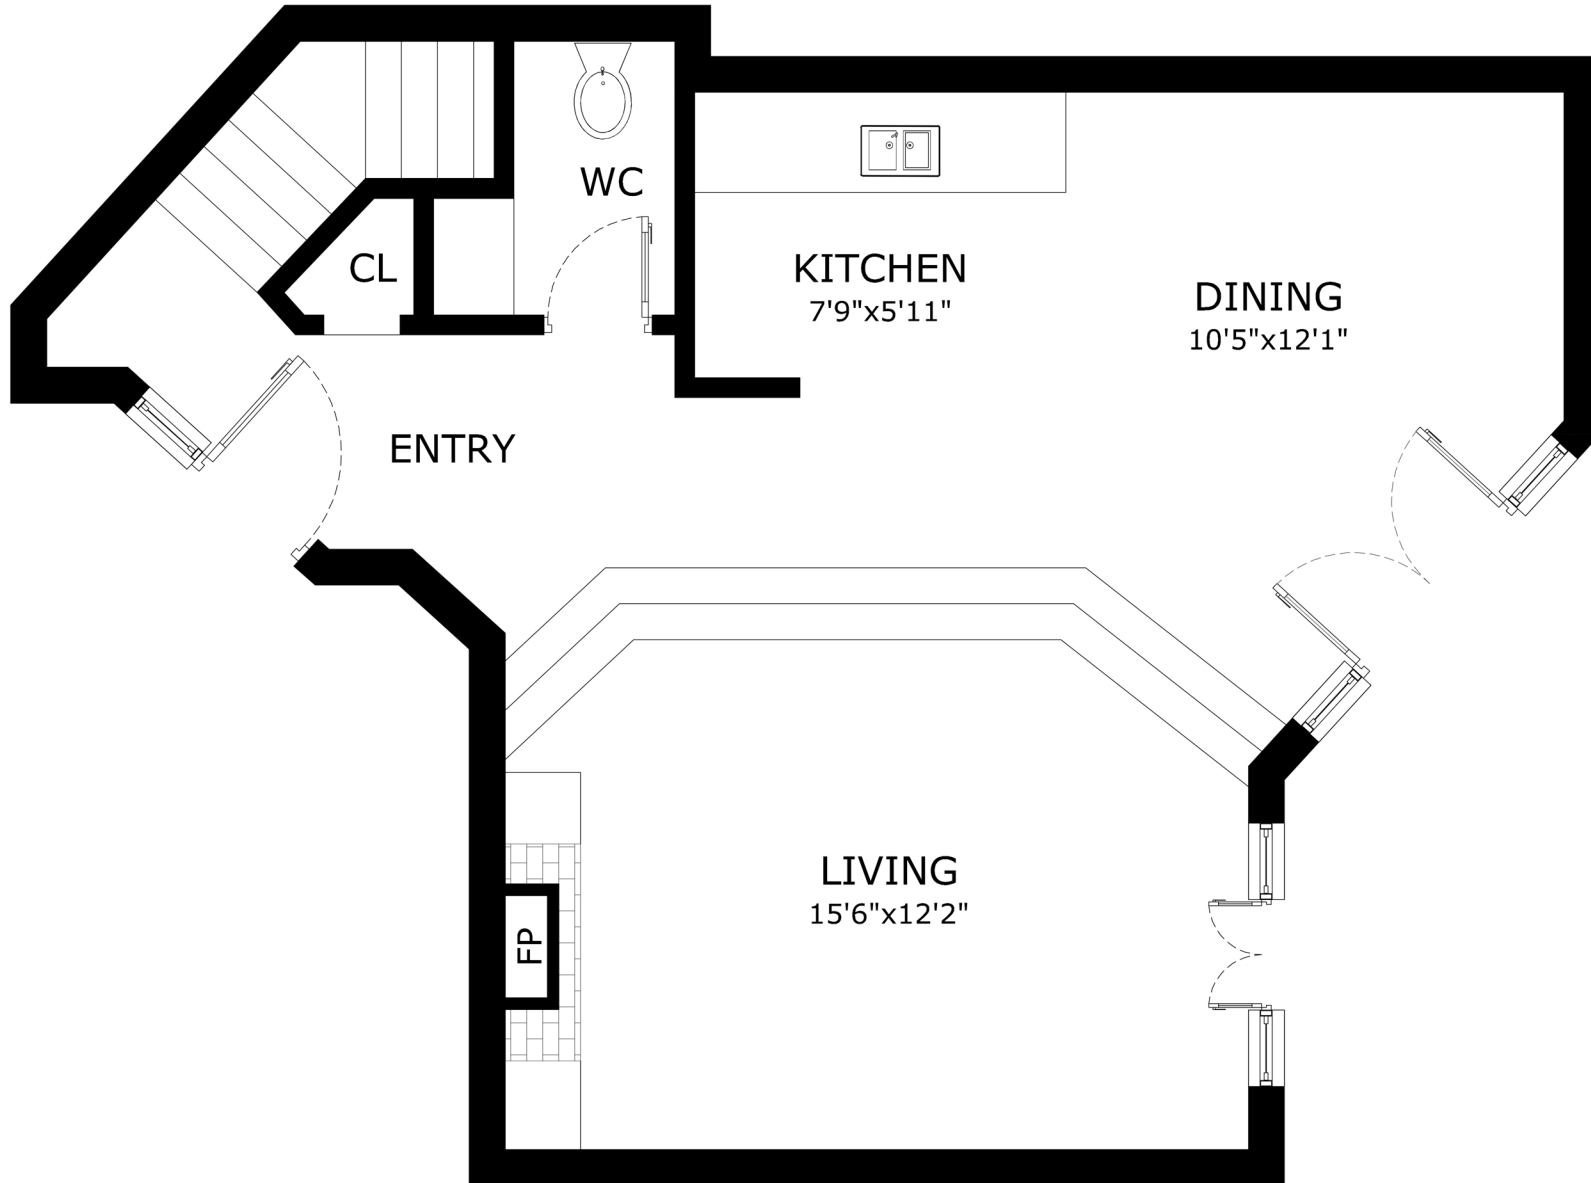

ADDRESS: 1359 Filbert St., San Francisco, CA 94109.

AREA:
First Floor= 562 Sq.Ft
Second Floor= 589 Sq.Ft

FIRST FLOOR

Total Area=1151 Sq.Ft

'This floor plan is for illustration purposes only and is not intended to provide precise layout or measurements of the home. Potential buyers should investigate these issues to their own satisfaction.'