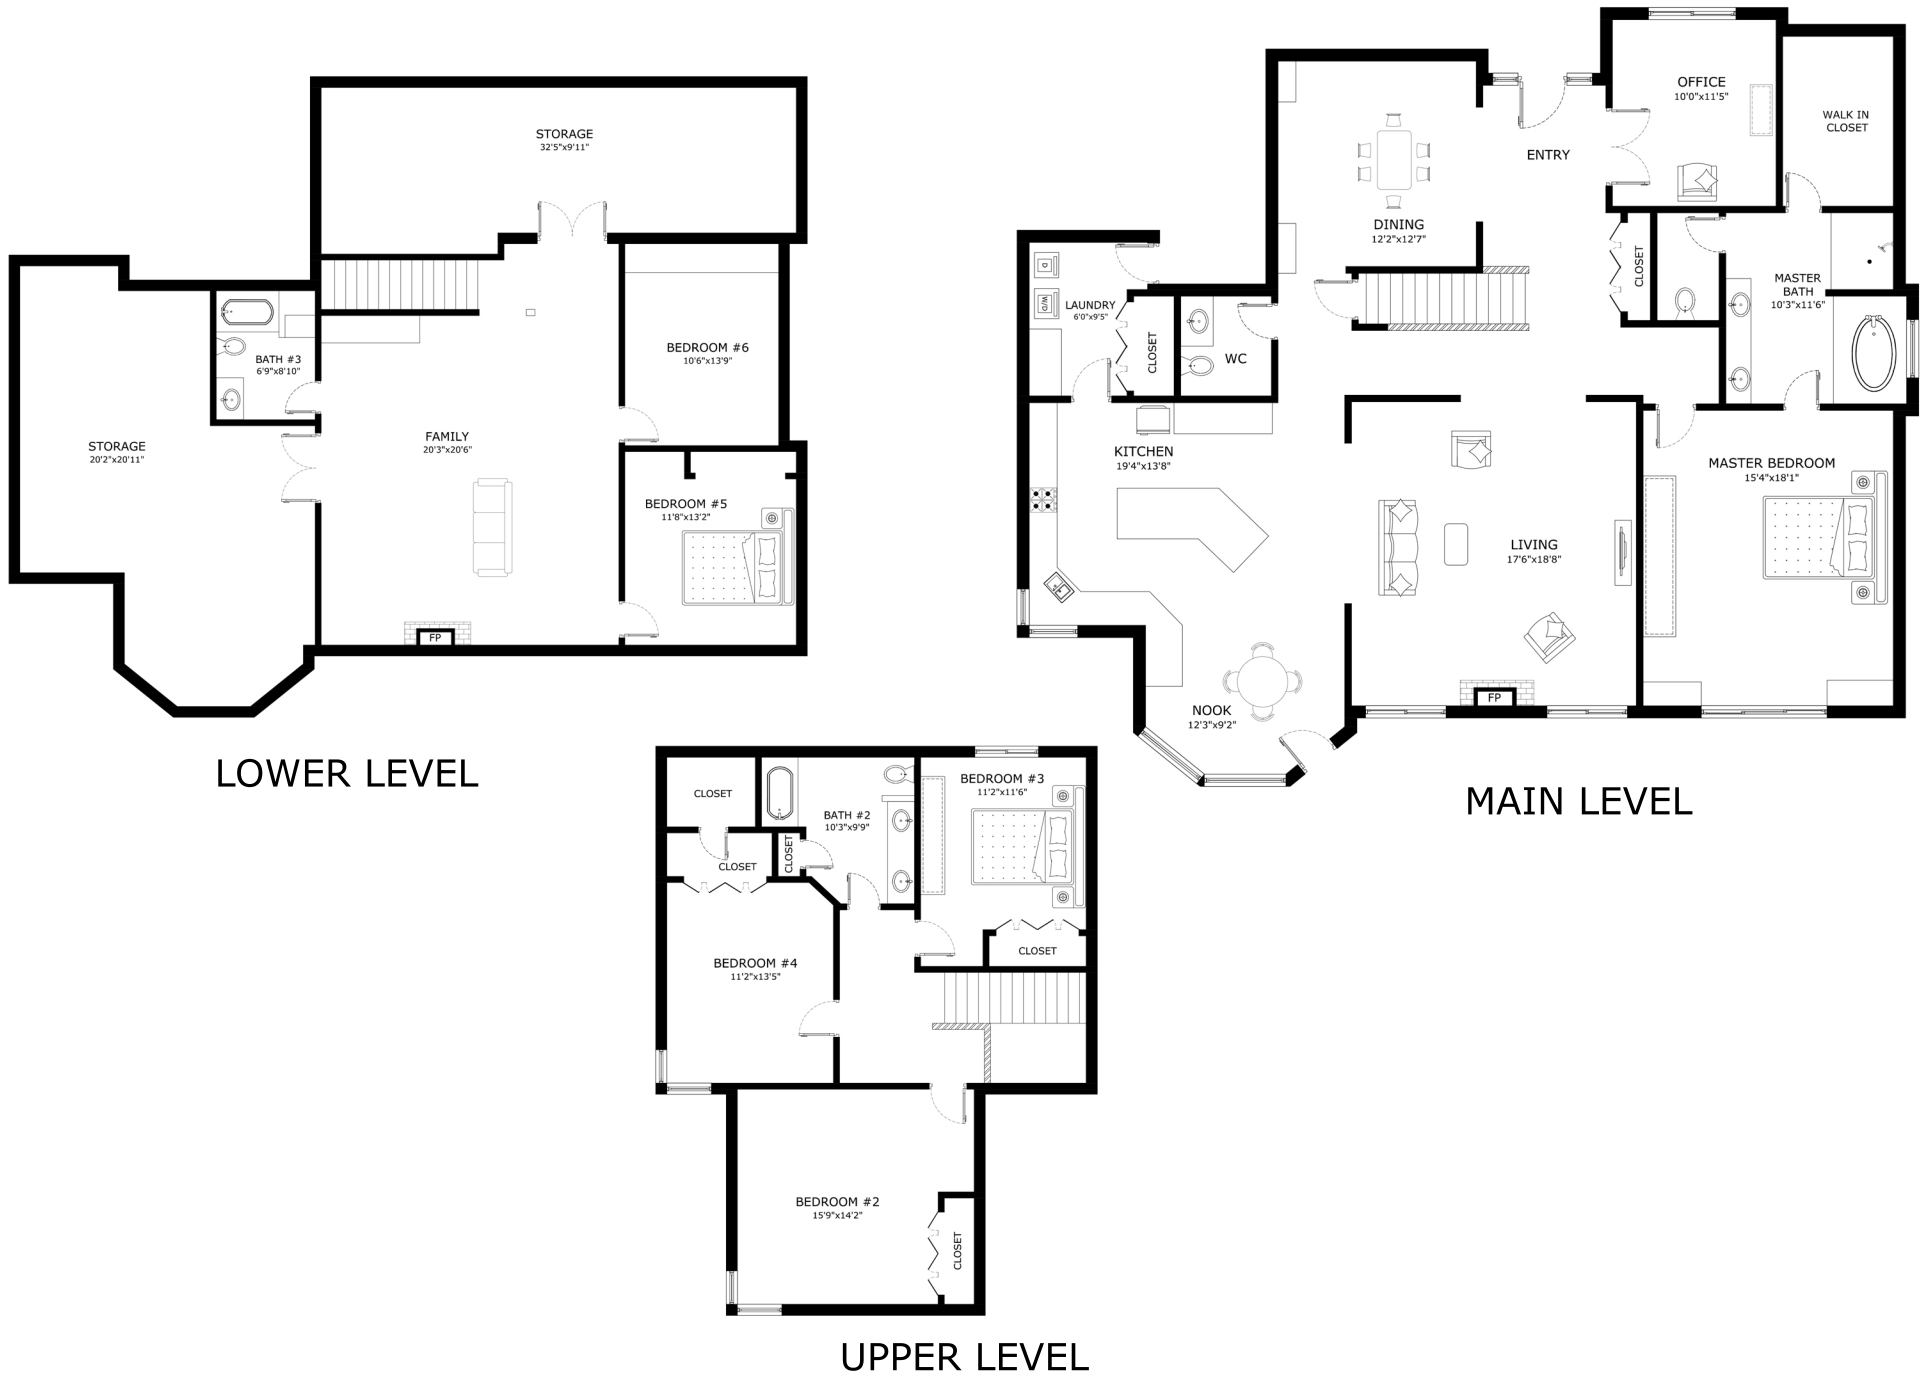

ADDRESS: 13095 Spruce Hill Ct Lemont IL 60439 United States.

'This floor plan is for illustration purposes only and is not intended to provide precise layout or measurements of the home. Potential buyers should investigate these issues to their own satisfaction.'