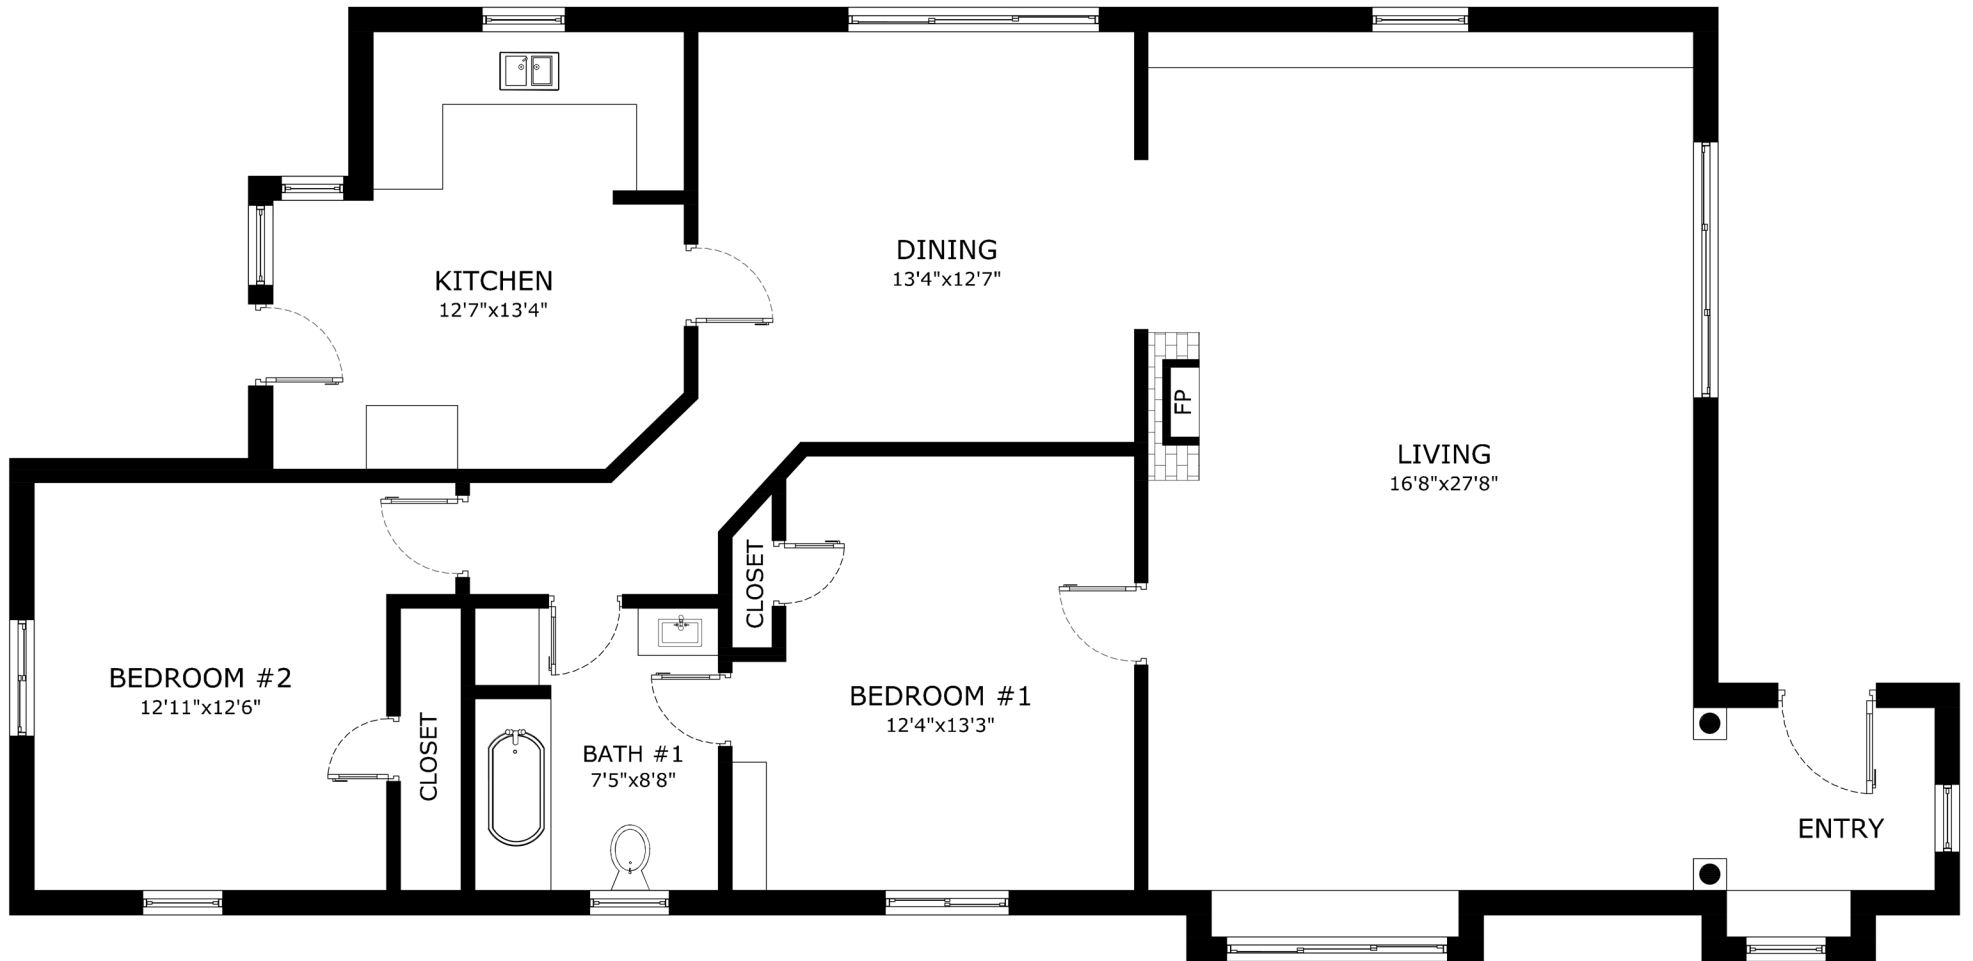

ADDRESS: 2133 Essex St Berkeley CA 94705.

MAIN LEVEL

'This floor plan is for illustration purposes only and is not intended to provide precise layout or measurements of the home. Potential buyers should investigate these issues to their own satisfaction.'