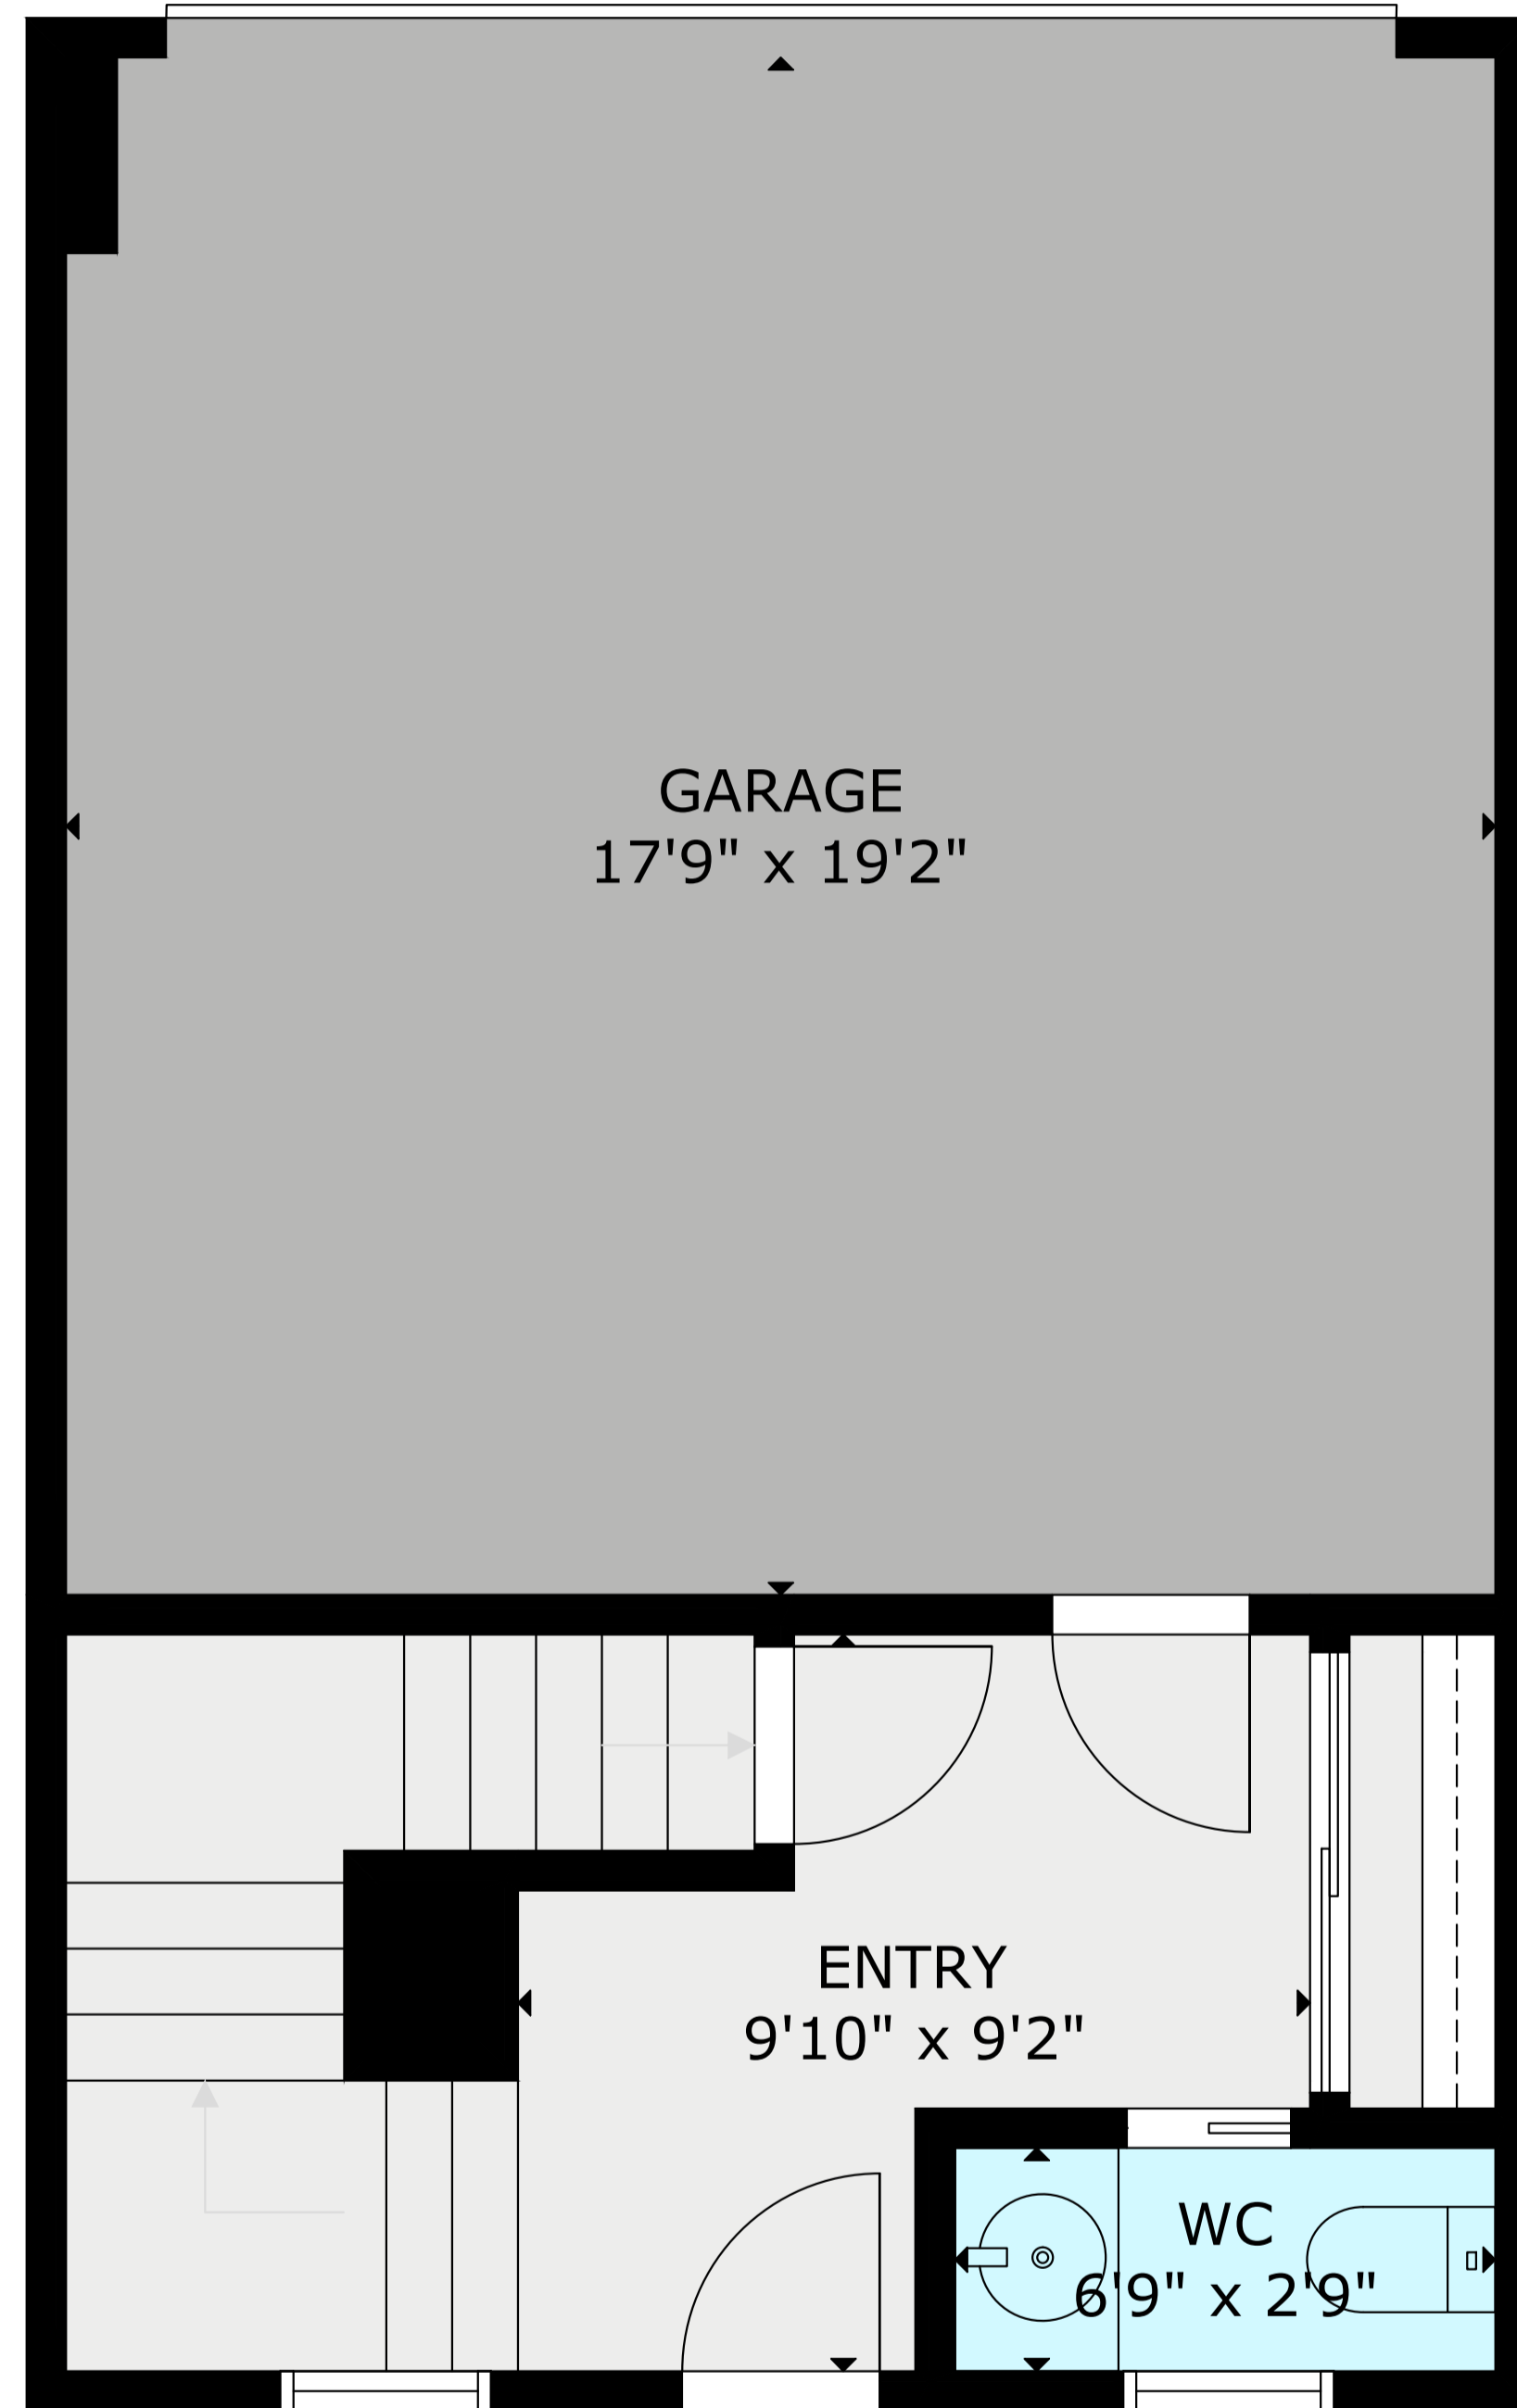

FLOOR 1

FLOOR 2

FLOOR 3

FLOOR 4

GROSS INTERNAL AREA

TOTAL: 1,618 sq.ft

FLOOR 1: 472 sq.ft, FLOOR 2: 163 sq.ft

FLOOR 3: 505 sq.ft, FLOOR 4: 478 sq.ft

EXCLUDED AREAS: GARAGE: 340 sq.ft

SIZE AND DIMENSIONS ARE APPROXIMATE, ACTUAL MAY VARY