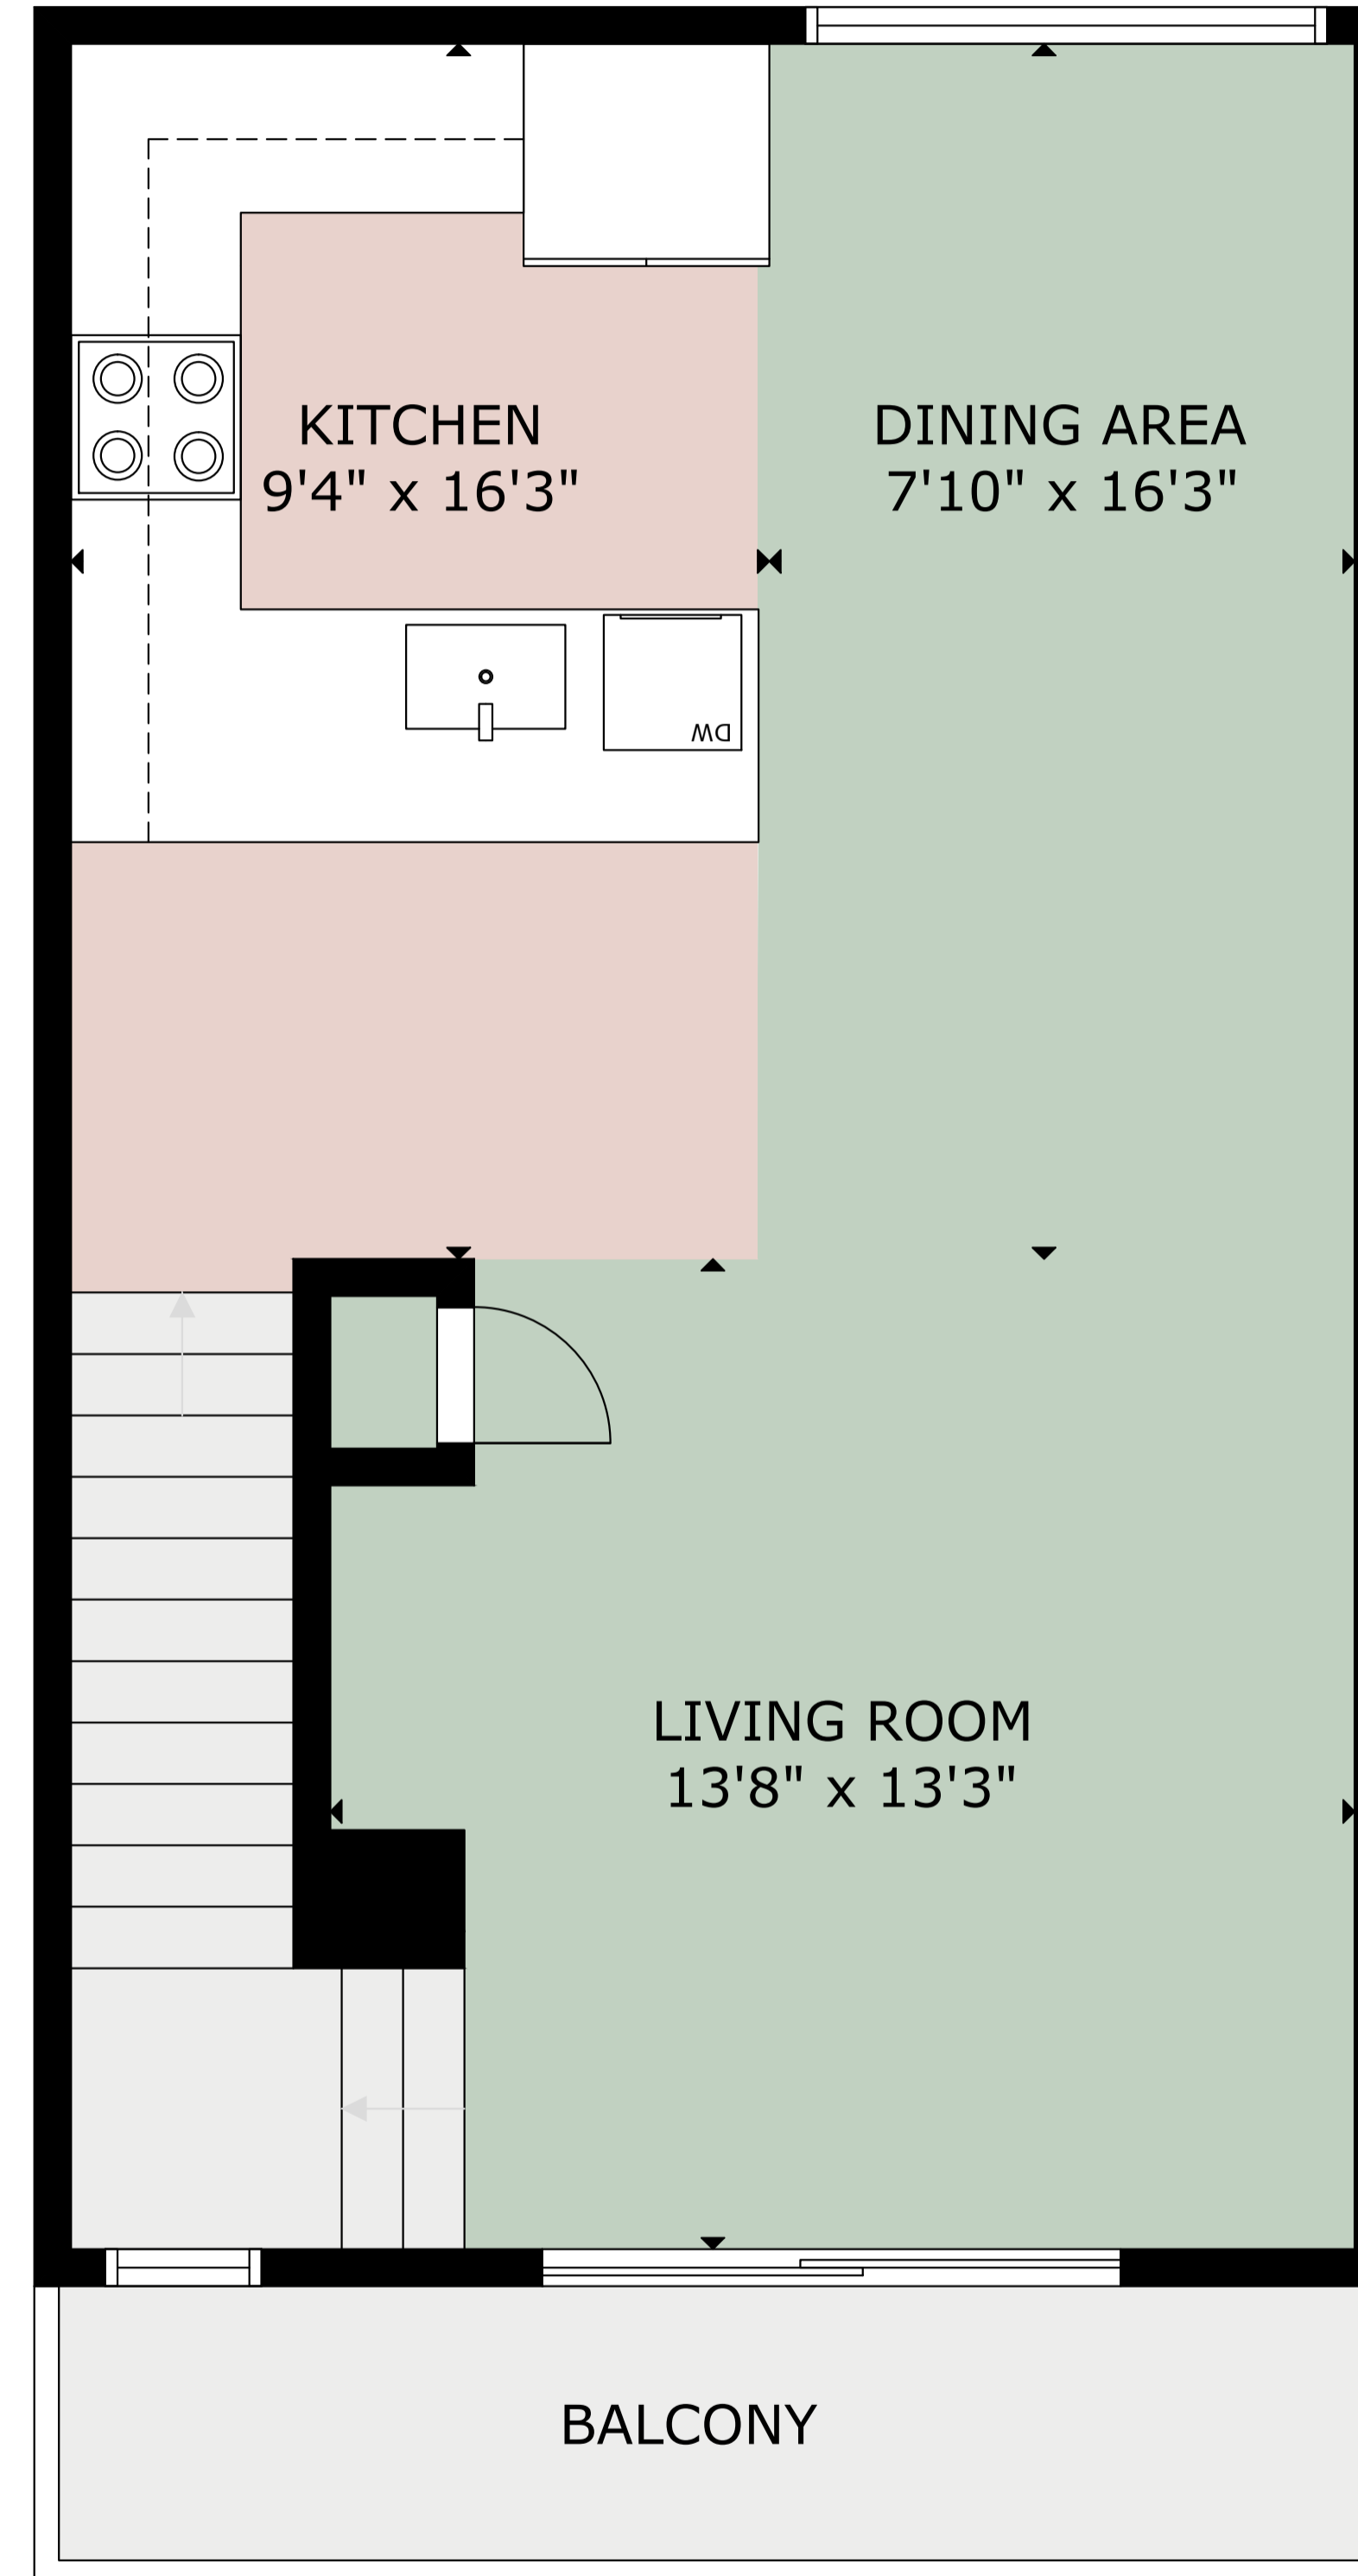

FLOOR 1

FLOOR 2

FLOOR 3

FLOOR 4

GROSS INTERNAL AREA

TOTAL: 1,618 sq.ft

FLOOR 1: 472 sq.ft, FLOOR 2: 163 sq.ft

FLOOR 3: 505 sq.ft, FLOOR 4: 478 sq.ft

EXCLUDED AREAS: GARAGE: 340 sq.ft

SIZE AND DIMENSIONS ARE APPROXIMATE, ACTUAL MAY VARY