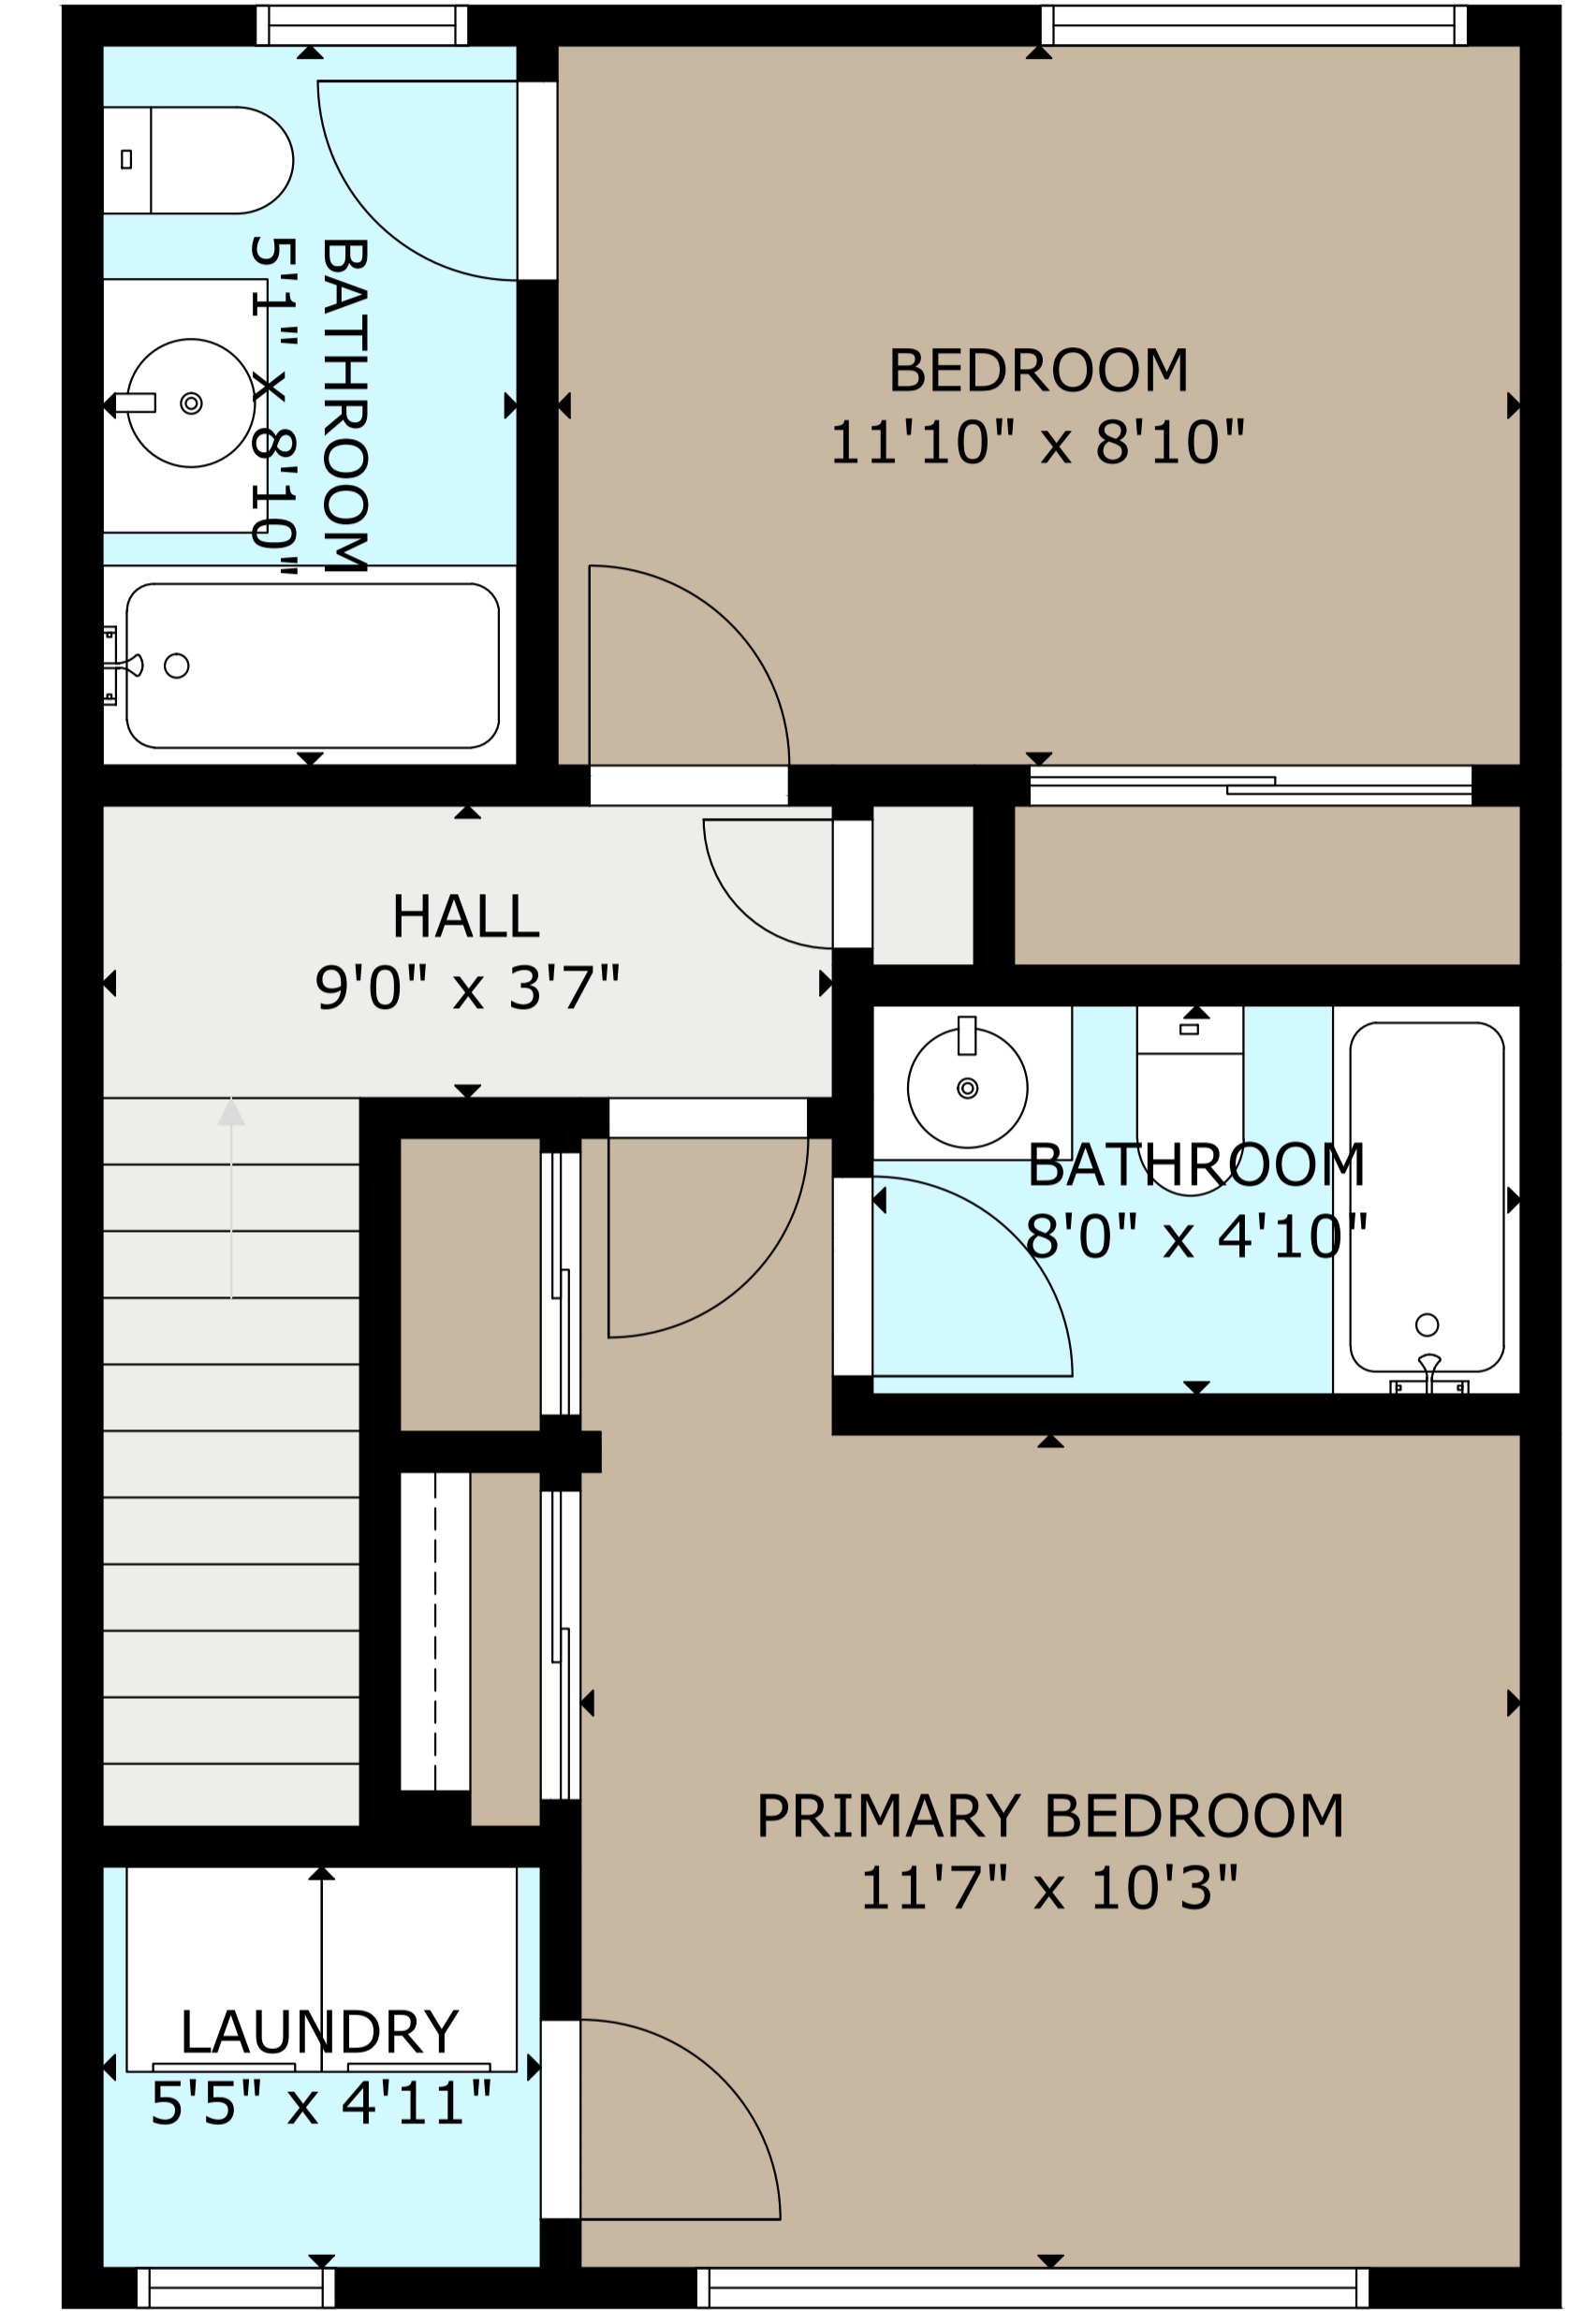

FLOOR 1

FLOOR 2

FLOOR 3

FLOOR 4

GROSS INTERNAL AREA

TOTAL: 1,618 sq.ft

FLOOR 1: 472 sq.ft, FLOOR 2: 163 sq.ft

FLOOR 3: 505 sq.ft, FLOOR 4: 478 sq.ft

EXCLUDED AREAS: GARAGE: 340 sq.ft

SIZE AND DIMENSIONS ARE APPROXIMATE, ACTUAL MAY VARY