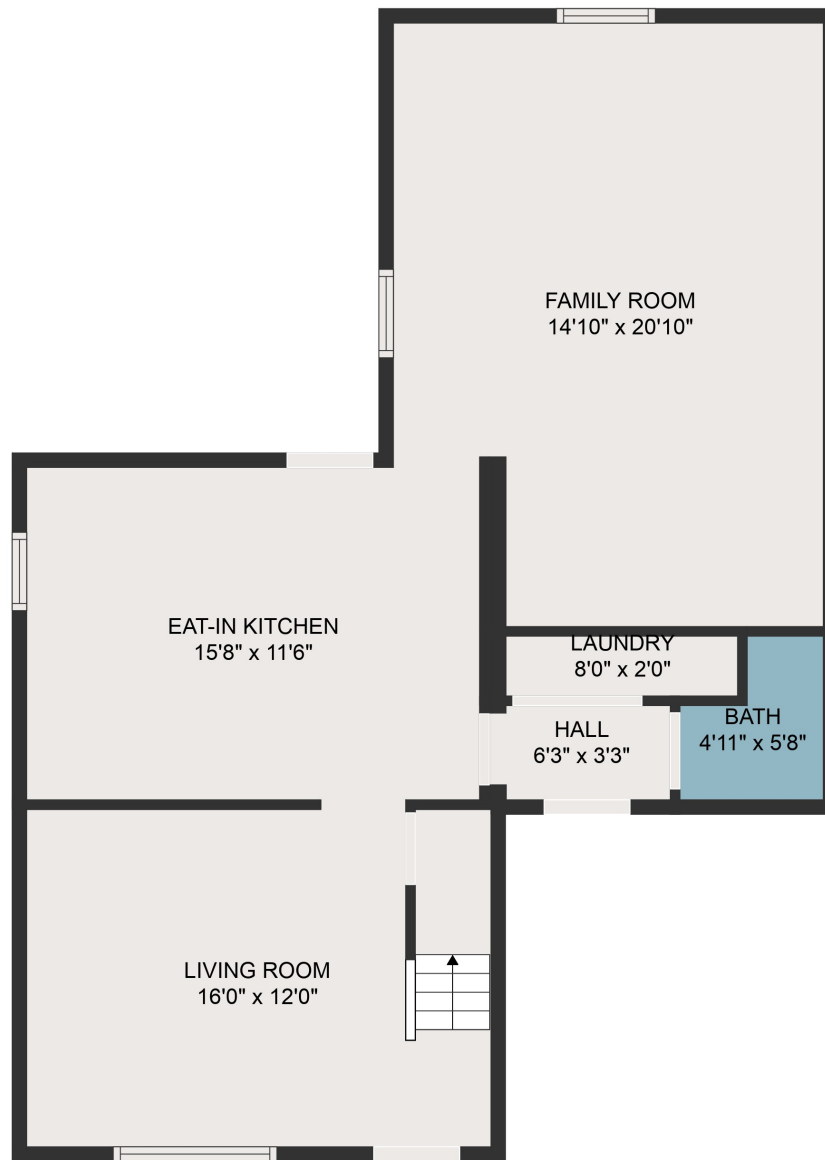

FLOOR 1

FLOOR 2

GROSS INTERNAL AREA
 FLOOR 1: 735 sq. ft, FLOOR 2: 598 sq. ft
 TOTAL: 1333 sq. ft
 MEASUREMENTS ARE DEEMED HIGHLY RELIABLE BUT NOT GUARANTEED.

GROSS INTERNAL AREA
FLOOR 1: 735 sq. ft, FLOOR 2: 598 sq. ft
TOTAL: 1333 sq. ft

MEASUREMENTS ARE DEEMED HIGHLY RELIABLE BUT NOT GUARANTEED.

GROSS INTERNAL AREA
FLOOR 1: 735 sq. ft, FLOOR 2: 598 sq. ft
TOTAL: 1333 sq. ft
MEASUREMENTS ARE DEEMED HIGHLY RELIABLE BUT NOT GUARANTEED.