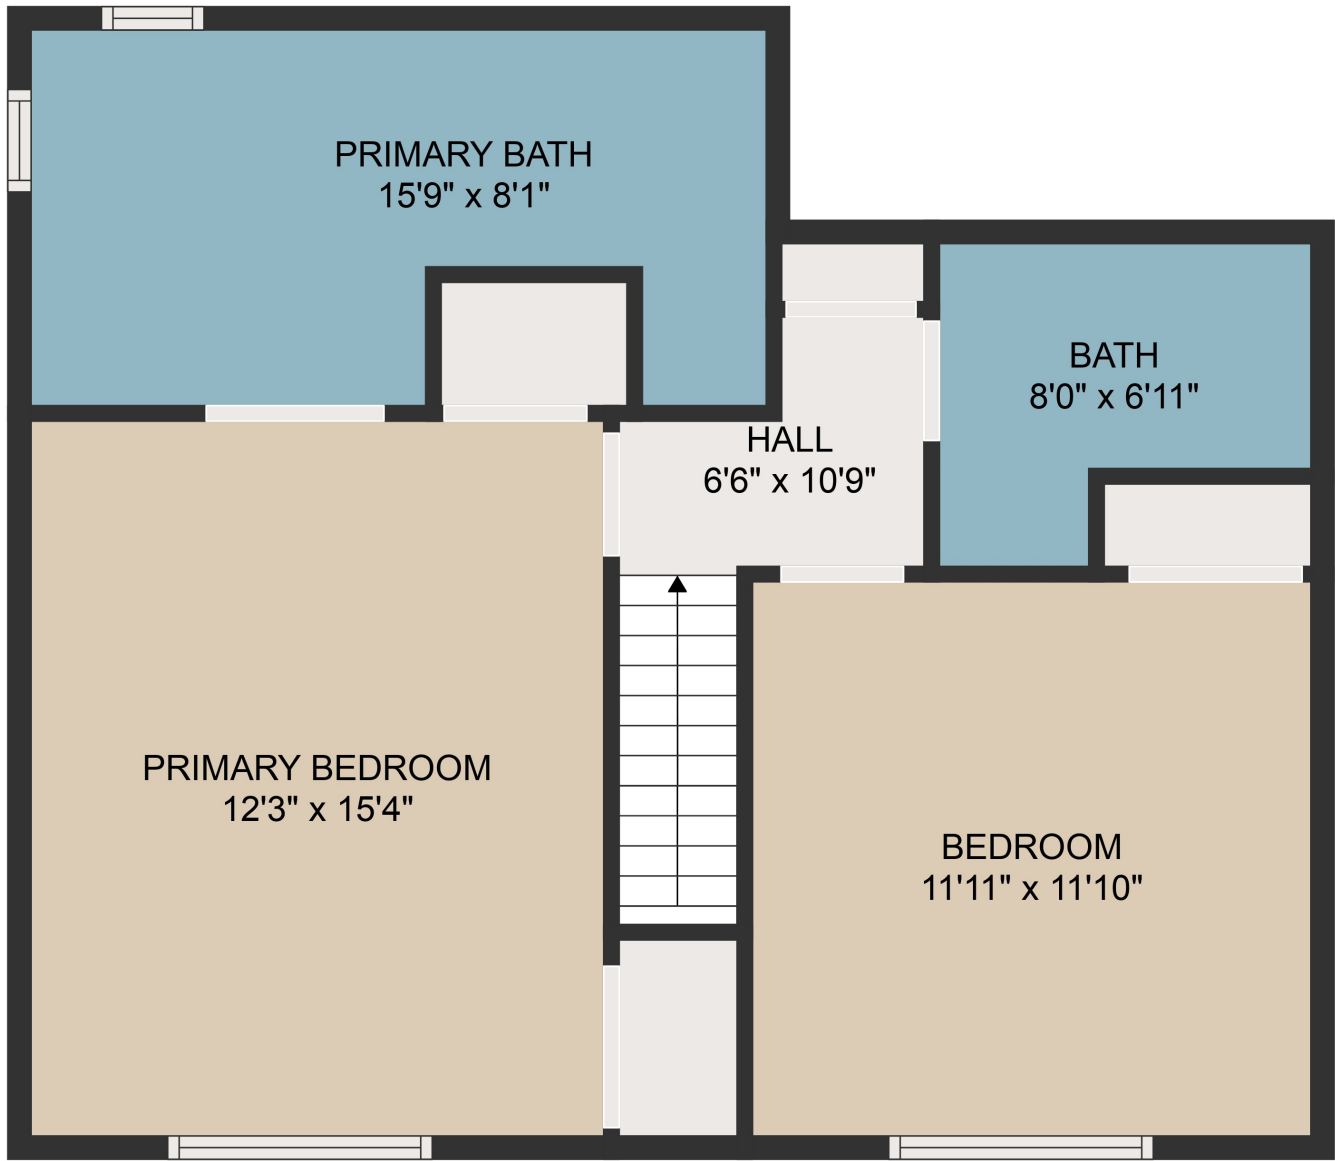

FLOOR 1

FLOOR 2

GROSS INTERNAL AREA
 FLOOR 1: 735 sq. ft, FLOOR 2: 598 sq. ft
 TOTAL: 1333 sq. ft
 MEASUREMENTS ARE DEEMED HIGHLY RELIABLE BUT NOT GUARANTEED.

GROSS INTERNAL AREA
FLOOR 1: 735 sq. ft, FLOOR 2: 598 sq. ft
TOTAL: 1333 sq. ft

MEASUREMENTS ARE DEEMED HIGHLY RELIABLE BUT NOT GUARANTEED.

GROSS INTERNAL AREA
FLOOR 1: 735 sq. ft, FLOOR 2: 598 sq. ft
TOTAL: 1333 sq. ft
MEASUREMENTS ARE DEEMED HIGHLY RELIABLE BUT NOT GUARANTEED.