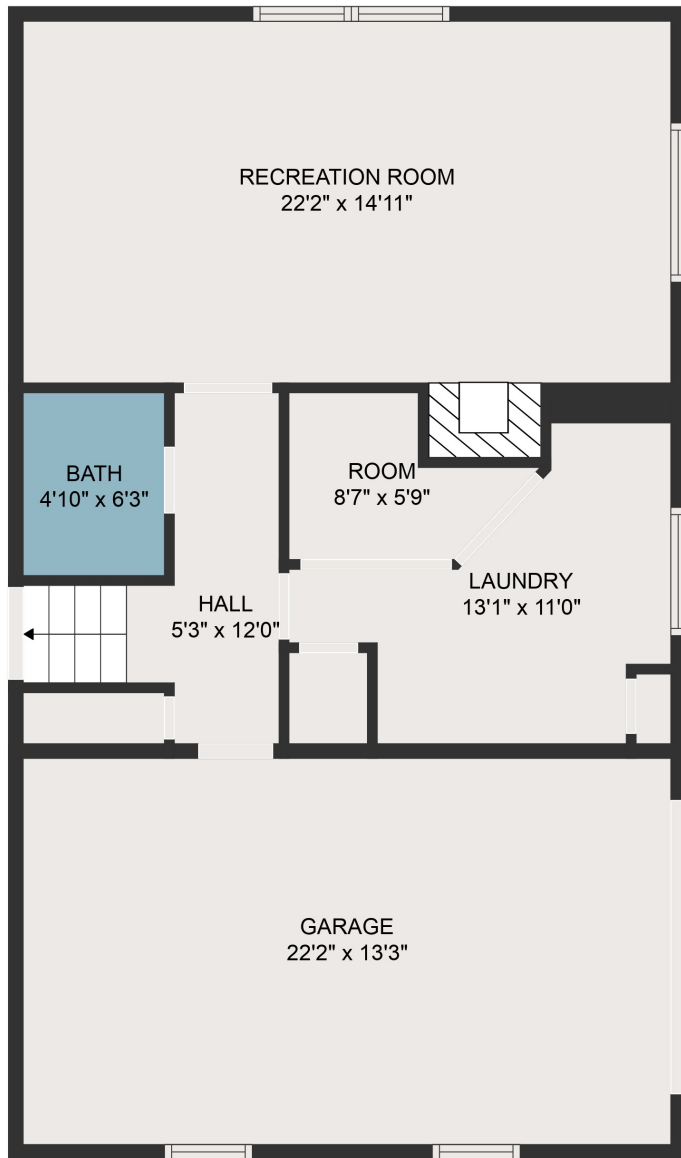

FLOOR 1

FLOOR 2

FLOOR 3

GROSS INTERNAL AREA
 FLOOR 1: 547 sq. ft, FLOOR 2: 819 sq. ft, FLOOR 3: 926 sq. ft
 EXCLUDED AREAS: GARAGE: 293 sq. ft
 TOTAL: 2292 sq. ft

MEASUREMENTS ARE DEEMED HIGHLY RELIABLE BUT NOT GUARANTEED.

GROSS INTERNAL AREA
FLOOR 1: 547 sq. ft, FLOOR 2: 819 sq. ft, FLOOR 3: 926 sq. ft
EXCLUDED AREAS: GARAGE: 293 sq. ft
TOTAL: 2292 sq. ft

MEASUREMENTS ARE DEEMED HIGHLY RELIABLE BUT NOT GUARANTEED.

GROSS INTERNAL AREA
FLOOR 1: 547 sq. ft, FLOOR 2: 819 sq. ft, FLOOR 3: 926 sq. ft
EXCLUDED AREAS: GARAGE: 293 sq. ft
TOTAL: 2292 sq. ft

MEASUREMENTS ARE DEEMED HIGHLY RELIABLE BUT NOT GUARANTEED.

RECREATION ROOM
22'2" x 14'11"

BATH
4'10" x 6'3"

ROOM
8'7" x 5'9"

HALL
5'3" x 12'0"

LAUNDRY
13'1" x 11'0"

GARAGE
22'2" x 13'3"

GROSS INTERNAL AREA
FLOOR 1: 547 sq. ft, FLOOR 2: 819 sq. ft, FLOOR 3: 926 sq. ft
EXCLUDED AREAS: GARAGE: 293 sq. ft
TOTAL: 2292 sq. ft