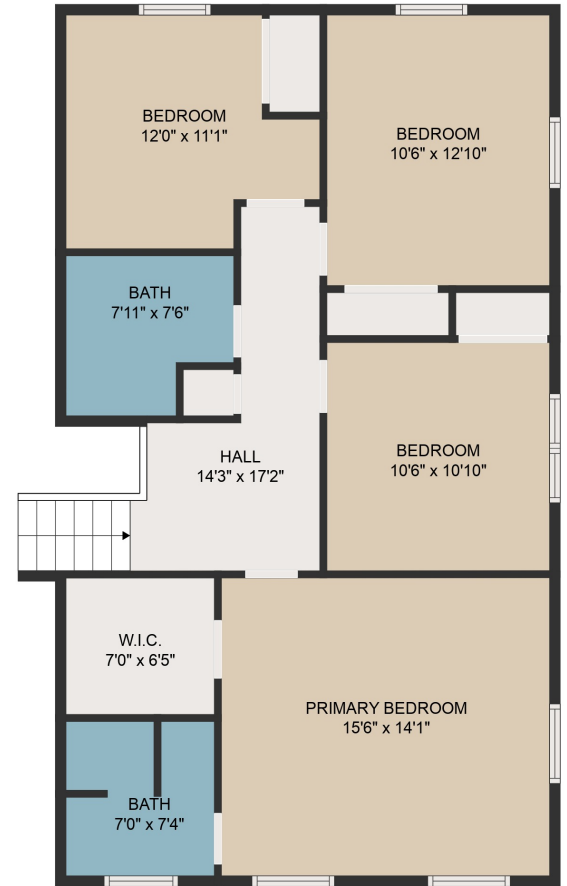

FLOOR 1

FLOOR 2

FLOOR 3

GROSS INTERNAL AREA
 FLOOR 1: 547 sq. ft, FLOOR 2: 819 sq. ft, FLOOR 3: 926 sq. ft
 EXCLUDED AREAS: GARAGE: 293 sq. ft
 TOTAL: 2292 sq. ft

MEASUREMENTS ARE DEEMED HIGHLY RELIABLE BUT NOT GUARANTEED.

GROSS INTERNAL AREA
FLOOR 1: 547 sq. ft, FLOOR 2: 819 sq. ft, FLOOR 3: 926 sq. ft
EXCLUDED AREAS: GARAGE: 293 sq. ft
TOTAL: 2292 sq. ft

MEASUREMENTS ARE DEEMED HIGHLY RELIABLE BUT NOT GUARANTEED.

GROSS INTERNAL AREA
FLOOR 1: 547 sq. ft, FLOOR 2: 819 sq. ft, FLOOR 3: 926 sq. ft
EXCLUDED AREAS: GARAGE: 293 sq. ft
TOTAL: 2292 sq. ft

MEASUREMENTS ARE DEEMED HIGHLY RELIABLE BUT NOT GUARANTEED.

RECREATION ROOM
22'2" x 14'11"

BATH
4'10" x 6'3"

ROOM
8'7" x 5'9"

HALL
5'3" x 12'0"

LAUNDRY
13'1" x 11'0"

GARAGE
22'2" x 13'3"

GROSS INTERNAL AREA
FLOOR 1: 547 sq. ft, FLOOR 2: 819 sq. ft, FLOOR 3: 926 sq. ft
EXCLUDED AREAS: GARAGE: 293 sq. ft
TOTAL: 2292 sq. ft