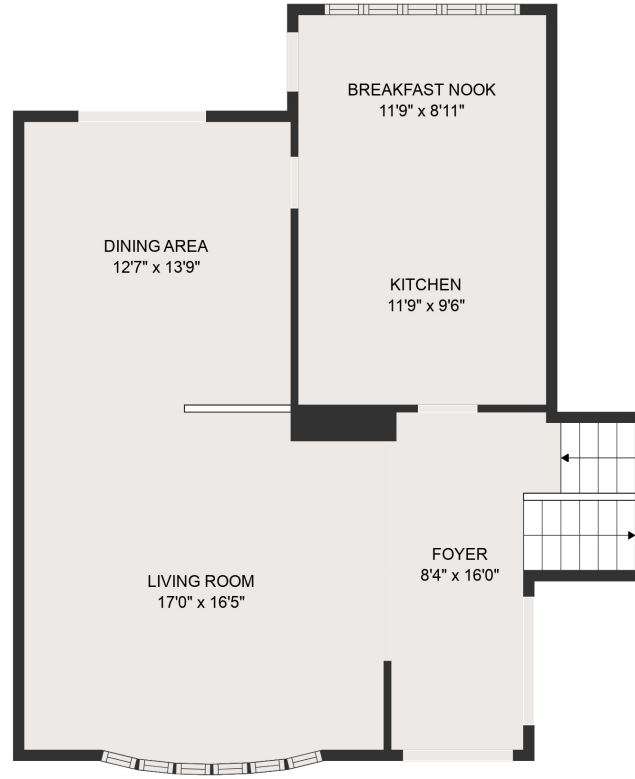

FLOOR 1

FLOOR 2

FLOOR 3

GROSS INTERNAL AREA
 FLOOR 1: 547 sq. ft, FLOOR 2: 819 sq. ft, FLOOR 3: 926 sq. ft
 EXCLUDED AREAS: GARAGE: 293 sq. ft
 TOTAL: 2292 sq. ft

MEASUREMENTS ARE DEEMED HIGHLY RELIABLE BUT NOT GUARANTEED.

GROSS INTERNAL AREA
FLOOR 1: 547 sq. ft, FLOOR 2: 819 sq. ft, FLOOR 3: 926 sq. ft
EXCLUDED AREAS: GARAGE: 293 sq. ft
TOTAL: 2292 sq. ft

MEASUREMENTS ARE DEEMED HIGHLY RELIABLE BUT NOT GUARANTEED.

GROSS INTERNAL AREA
FLOOR 1: 547 sq. ft, FLOOR 2: 819 sq. ft, FLOOR 3: 926 sq. ft
EXCLUDED AREAS: GARAGE: 293 sq. ft
TOTAL: 2292 sq. ft

MEASUREMENTS ARE DEEMED HIGHLY RELIABLE BUT NOT GUARANTEED.

RECREATION ROOM
22'2" x 14'11"

BATH
4'10" x 6'3"

ROOM
8'7" x 5'9"

HALL
5'3" x 12'0"

LAUNDRY
13'1" x 11'0"

GARAGE
22'2" x 13'3"

GROSS INTERNAL AREA
FLOOR 1: 547 sq. ft, FLOOR 2: 819 sq. ft, FLOOR 3: 926 sq. ft
EXCLUDED AREAS: GARAGE: 293 sq. ft
TOTAL: 2292 sq. ft