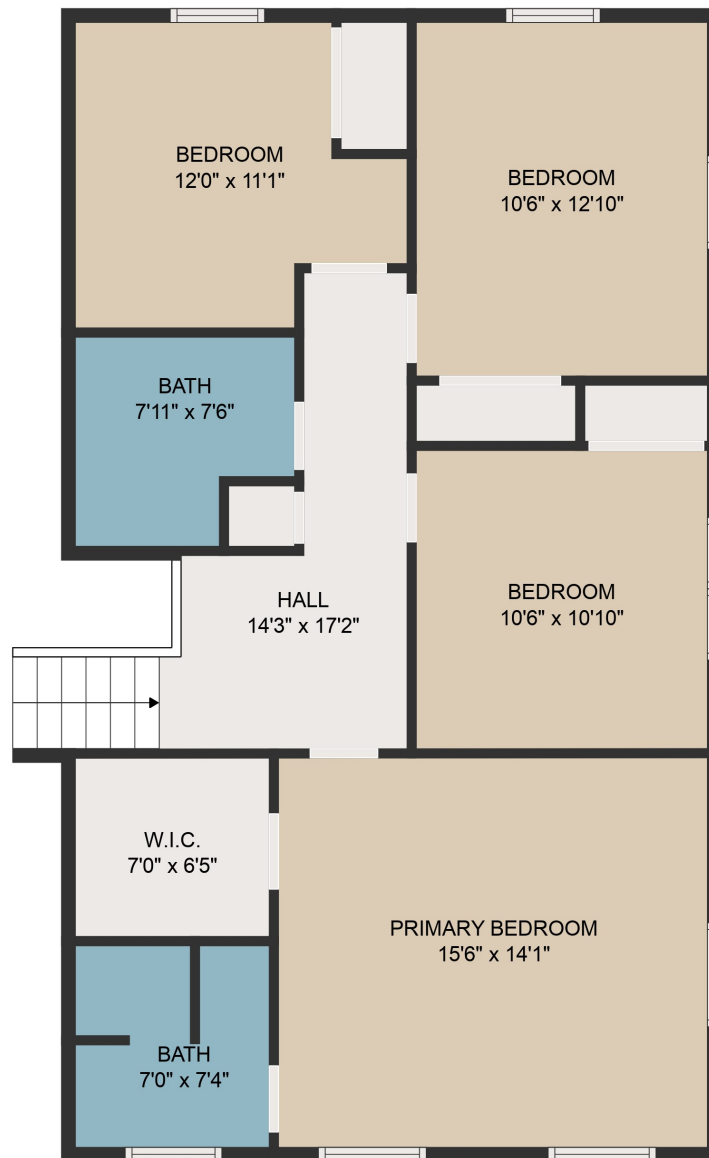

FLOOR 1

FLOOR 2

FLOOR 3

GROSS INTERNAL AREA
 FLOOR 1: 547 sq. ft, FLOOR 2: 819 sq. ft, FLOOR 3: 926 sq. ft
 EXCLUDED AREAS: GARAGE: 293 sq. ft
 TOTAL: 2292 sq. ft

MEASUREMENTS ARE DEEMED HIGHLY RELIABLE BUT NOT GUARANTEED.

GROSS INTERNAL AREA
FLOOR 1: 547 sq. ft, FLOOR 2: 819 sq. ft, FLOOR 3: 926 sq. ft
EXCLUDED AREAS: GARAGE: 293 sq. ft
TOTAL: 2292 sq. ft

MEASUREMENTS ARE DEEMED HIGHLY RELIABLE BUT NOT GUARANTEED.

GROSS INTERNAL AREA
FLOOR 1: 547 sq. ft, FLOOR 2: 819 sq. ft, FLOOR 3: 926 sq. ft
EXCLUDED AREAS: GARAGE: 293 sq. ft
TOTAL: 2292 sq. ft

MEASUREMENTS ARE DEEMED HIGHLY RELIABLE BUT NOT GUARANTEED.

RECREATION ROOM
22'2" x 14'11"

BATH
4'10" x 6'3"

ROOM
8'7" x 5'9"

HALL
5'3" x 12'0"

LAUNDRY
13'1" x 11'0"

GARAGE
22'2" x 13'3"

GROSS INTERNAL AREA
FLOOR 1: 547 sq. ft, FLOOR 2: 819 sq. ft, FLOOR 3: 926 sq. ft
EXCLUDED AREAS: GARAGE: 293 sq. ft
TOTAL: 2292 sq. ft