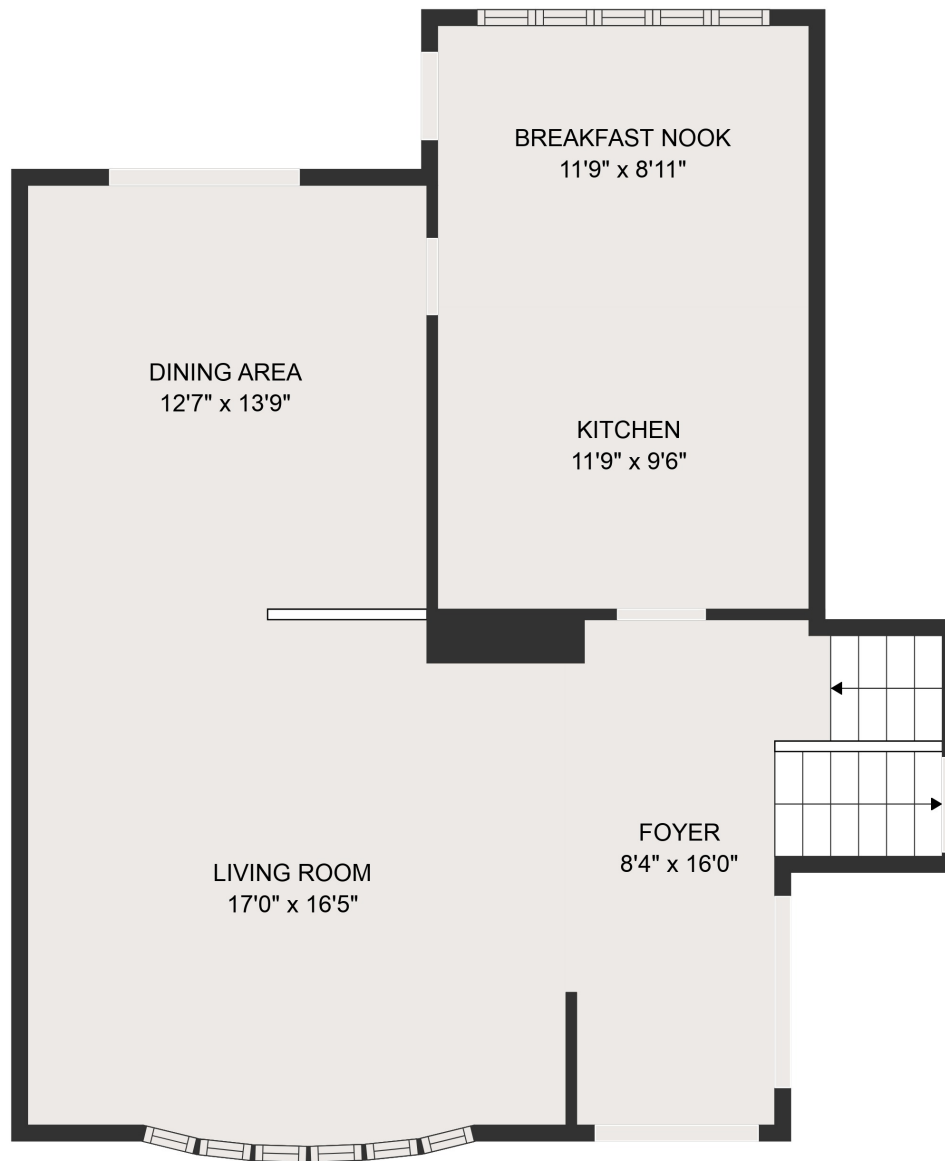

FLOOR 1

FLOOR 2

FLOOR 3

GROSS INTERNAL AREA
 FLOOR 1: 547 sq. ft, FLOOR 2: 819 sq. ft, FLOOR 3: 926 sq. ft
 EXCLUDED AREAS: GARAGE: 293 sq. ft
 TOTAL: 2292 sq. ft

MEASUREMENTS ARE DEEMED HIGHLY RELIABLE BUT NOT GUARANTEED.

GROSS INTERNAL AREA
FLOOR 1: 547 sq. ft, FLOOR 2: 819 sq. ft, FLOOR 3: 926 sq. ft
EXCLUDED AREAS: GARAGE: 293 sq. ft
TOTAL: 2292 sq. ft

MEASUREMENTS ARE DEEMED HIGHLY RELIABLE BUT NOT GUARANTEED.

GROSS INTERNAL AREA
FLOOR 1: 547 sq. ft, FLOOR 2: 819 sq. ft, FLOOR 3: 926 sq. ft
EXCLUDED AREAS: GARAGE: 293 sq. ft
TOTAL: 2292 sq. ft

MEASUREMENTS ARE DEEMED HIGHLY RELIABLE BUT NOT GUARANTEED.

RECREATION ROOM
22'2" x 14'11"

BATH
4'10" x 6'3"

ROOM
8'7" x 5'9"

HALL
5'3" x 12'0"

LAUNDRY
13'1" x 11'0"

GARAGE
22'2" x 13'3"

GROSS INTERNAL AREA
FLOOR 1: 547 sq. ft, FLOOR 2: 819 sq. ft, FLOOR 3: 926 sq. ft
EXCLUDED AREAS: GARAGE: 293 sq. ft
TOTAL: 2292 sq. ft