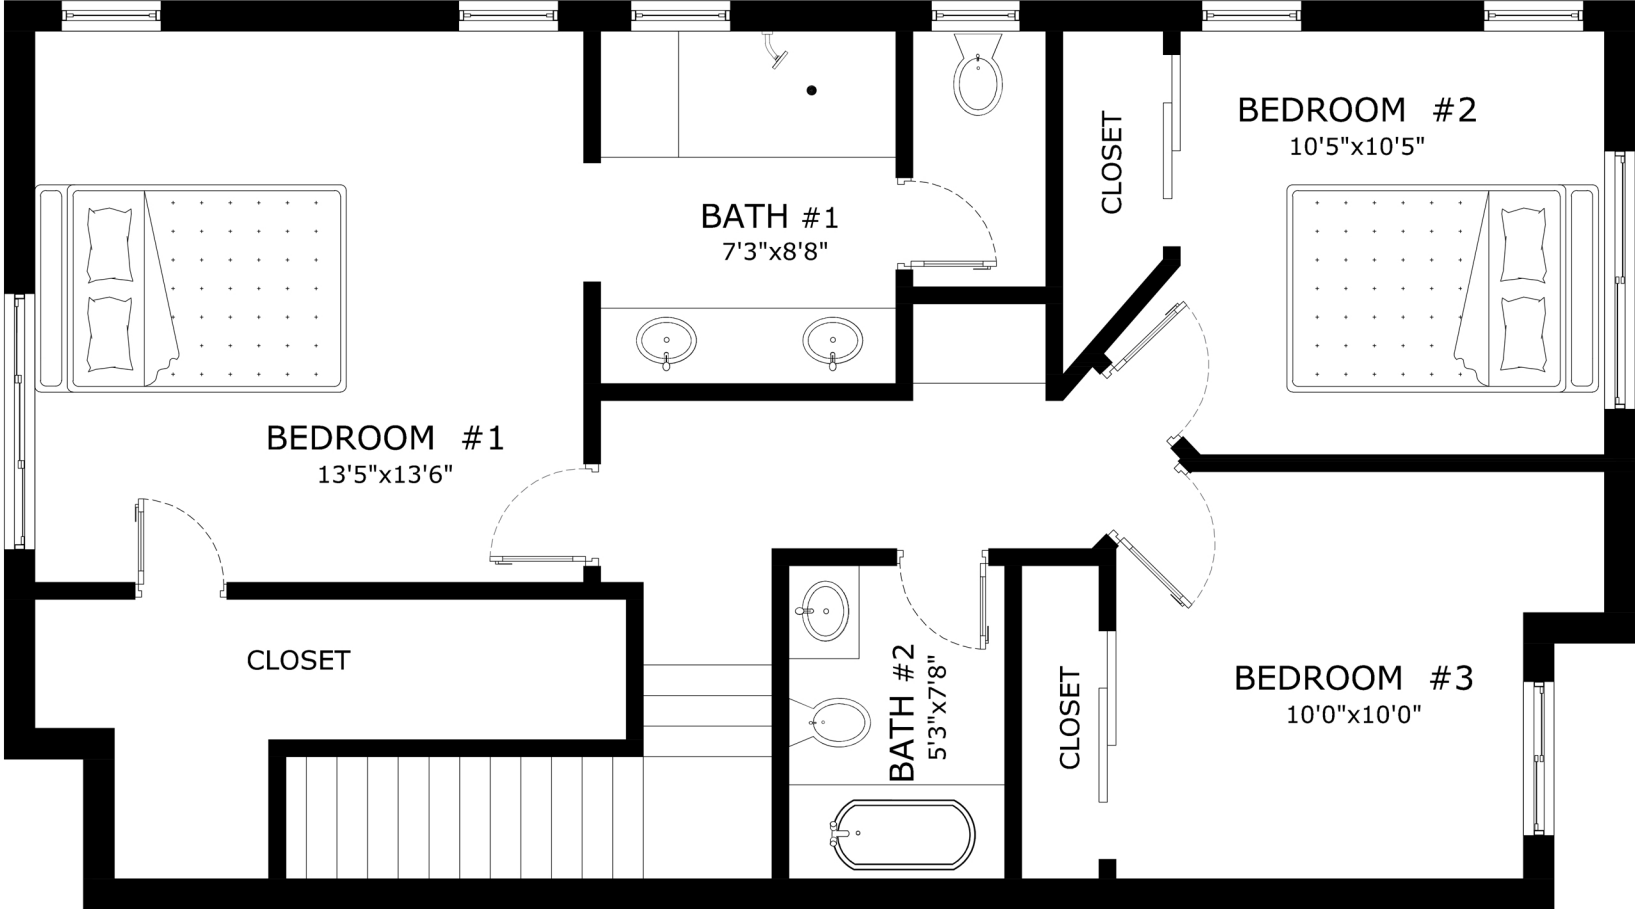

ADDRESS: 378 Hansen Terrace, Scotts Valley, CA 95066.

SECOND FLOOR

'This floor plan is for illustration purposes only and is not intended to provide precise layout or measurements of the home. Potential buyers should investigate these issues to their own satisfaction.'