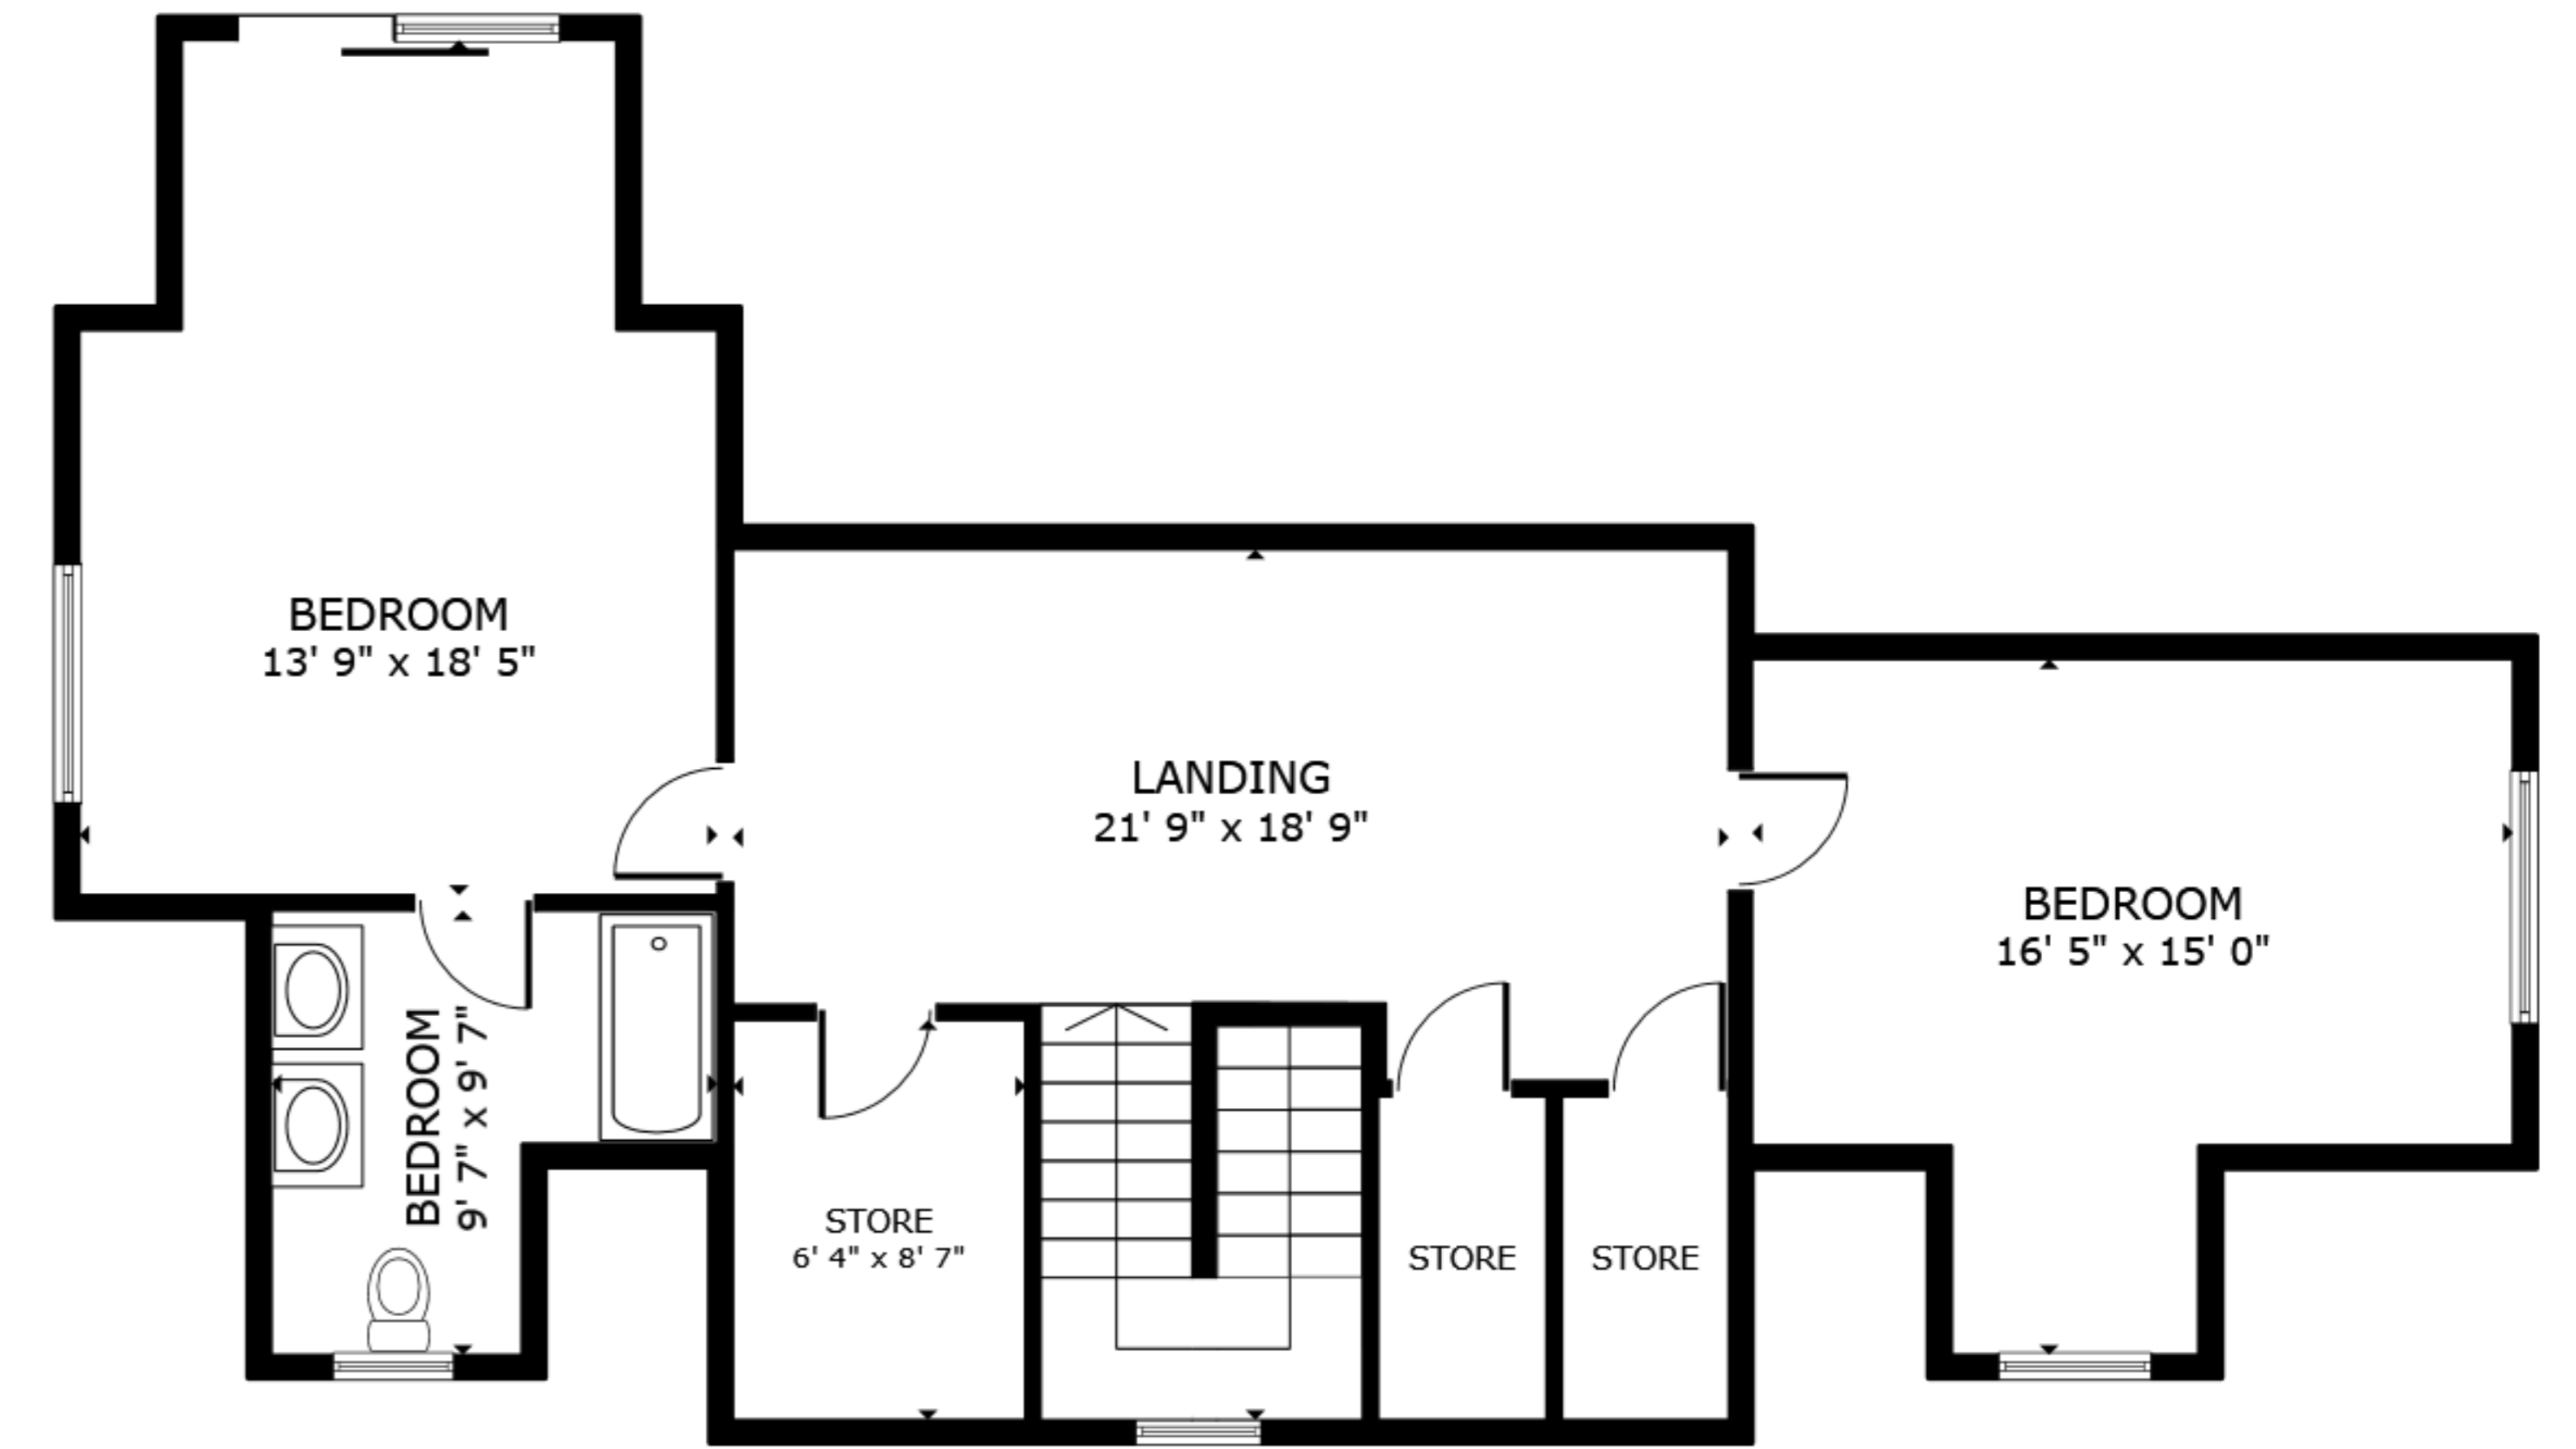

FLOOR 1

FLOOR 3

FLOOR 2

GROSS INTERNAL AREA
 FLOOR 1 1,393 sq.ft. FLOOR 2 1,618 sq.ft. FLOOR 3 910 sq.ft.
 EXCLUDED AREAS : REDUCED HEADROOM 8 sq.ft.
 TOTAL : 3,921 sq.ft.

SIZES AND DIMENSIONS ARE APPROXIMATE, ACTUAL MAY VARY.