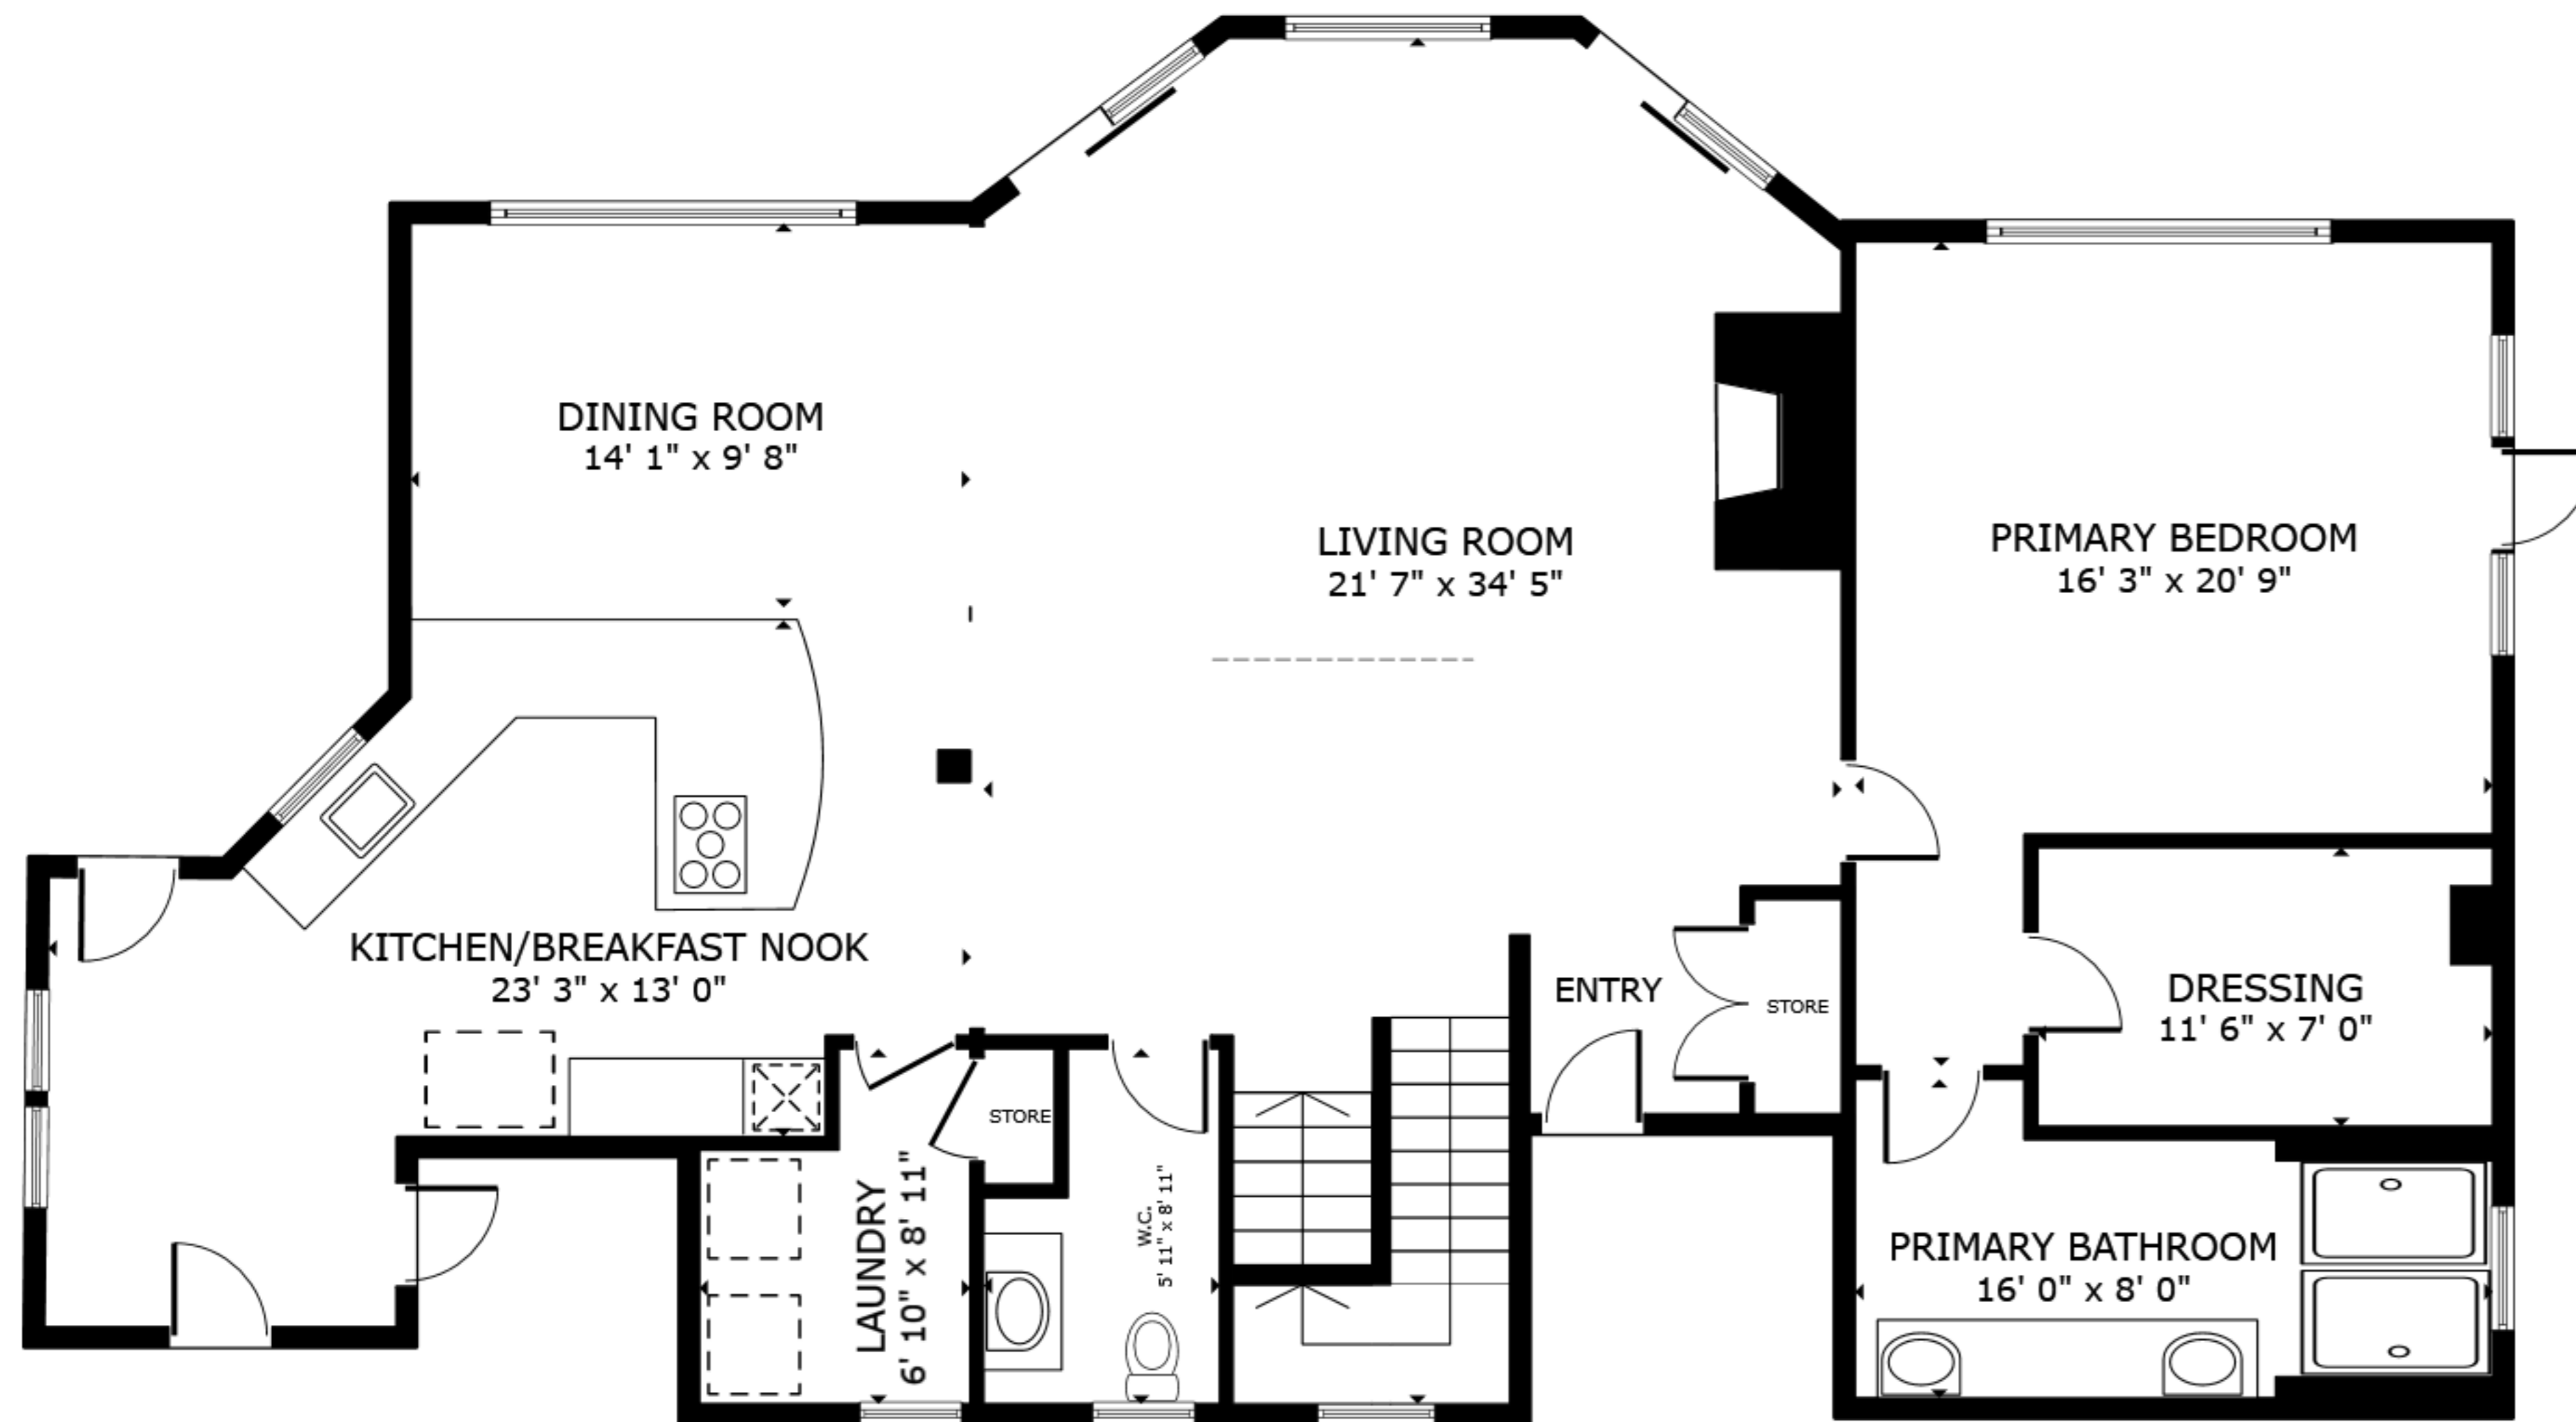

FLOOR 1

FLOOR 3

FLOOR 2

GROSS INTERNAL AREA
 FLOOR 1 1,393 sq.ft. FLOOR 2 1,618 sq.ft. FLOOR 3 910 sq.ft.
 EXCLUDED AREAS : REDUCED HEADROOM 8 sq.ft.
 TOTAL : 3,921 sq.ft.

SIZES AND DIMENSIONS ARE APPROXIMATE, ACTUAL MAY VARY.