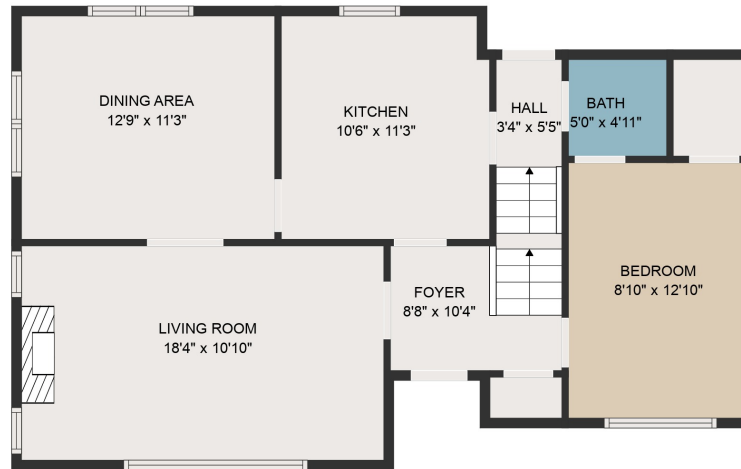

FLOOR 2

FLOOR 1

GROSS INTERNAL AREA
 FLOOR 1: 737 sq. ft, FLOOR 2: 778 sq. ft
 TOTAL: 1515 sq. ft
 MEASUREMENTS ARE DEEMED HIGHLY RELIABLE BUT NOT GUARANTEED.

GROSS INTERNAL AREA

FLOOR 1: 737 sq. ft, FLOOR 2: 778 sq. ft

TOTAL: 1515 sq. ft

MEASUREMENTS ARE DEEMED HIGHLY RELIABLE BUT NOT GUARANTEED.

GROSS INTERNAL AREA
FLOOR 1: 737 sq. ft, FLOOR 2: 778 sq. ft
TOTAL: 1515 sq. ft
MEASUREMENTS ARE DEEMED HIGHLY RELIABLE BUT NOT GUARANTEED.