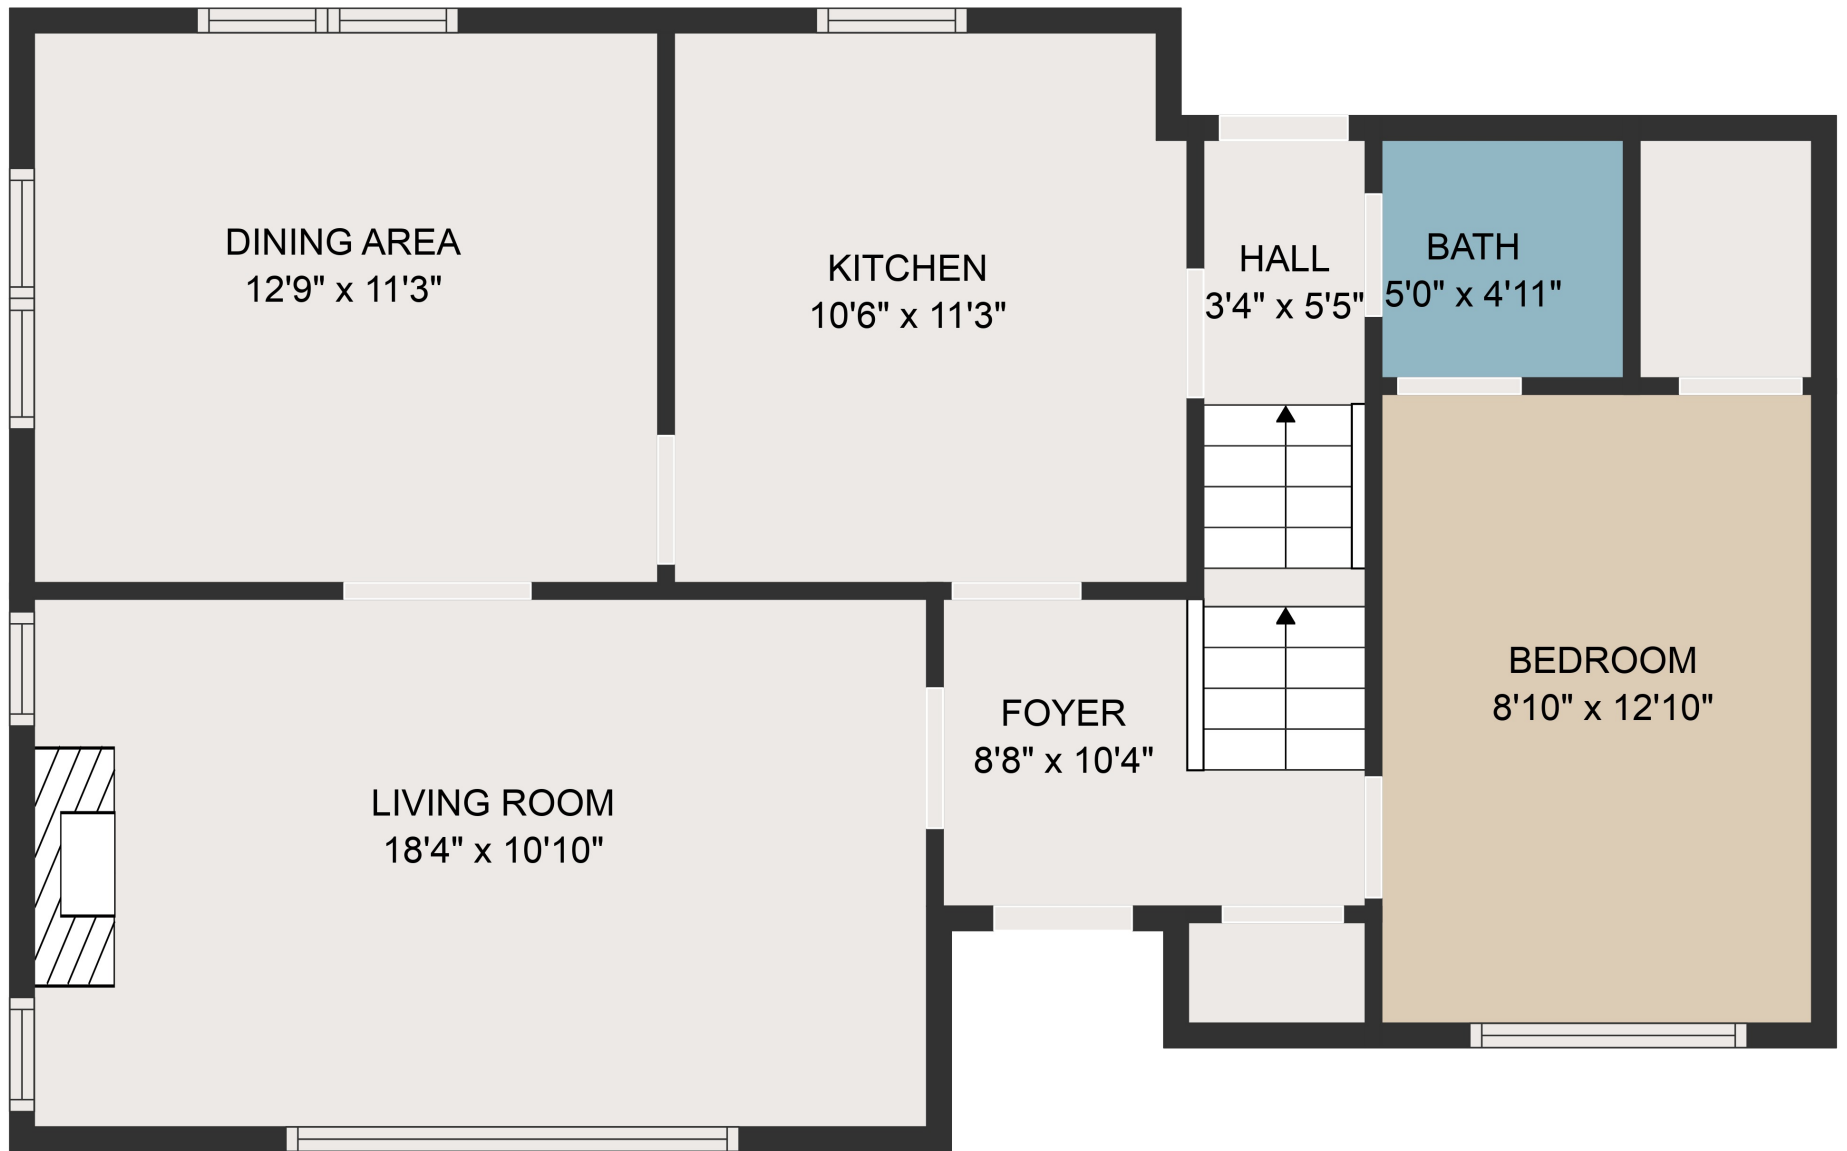

FLOOR 2

FLOOR 1

GROSS INTERNAL AREA
 FLOOR 1: 737 sq. ft, FLOOR 2: 778 sq. ft
 TOTAL: 1515 sq. ft
 MEASUREMENTS ARE DEEMED HIGHLY RELIABLE BUT NOT GUARANTEED.

GROSS INTERNAL AREA

FLOOR 1: 737 sq. ft, FLOOR 2: 778 sq. ft

TOTAL: 1515 sq. ft

MEASUREMENTS ARE DEEMED HIGHLY RELIABLE BUT NOT GUARANTEED.

GROSS INTERNAL AREA
FLOOR 1: 737 sq. ft, FLOOR 2: 778 sq. ft
TOTAL: 1515 sq. ft
MEASUREMENTS ARE DEEMED HIGHLY RELIABLE BUT NOT GUARANTEED.