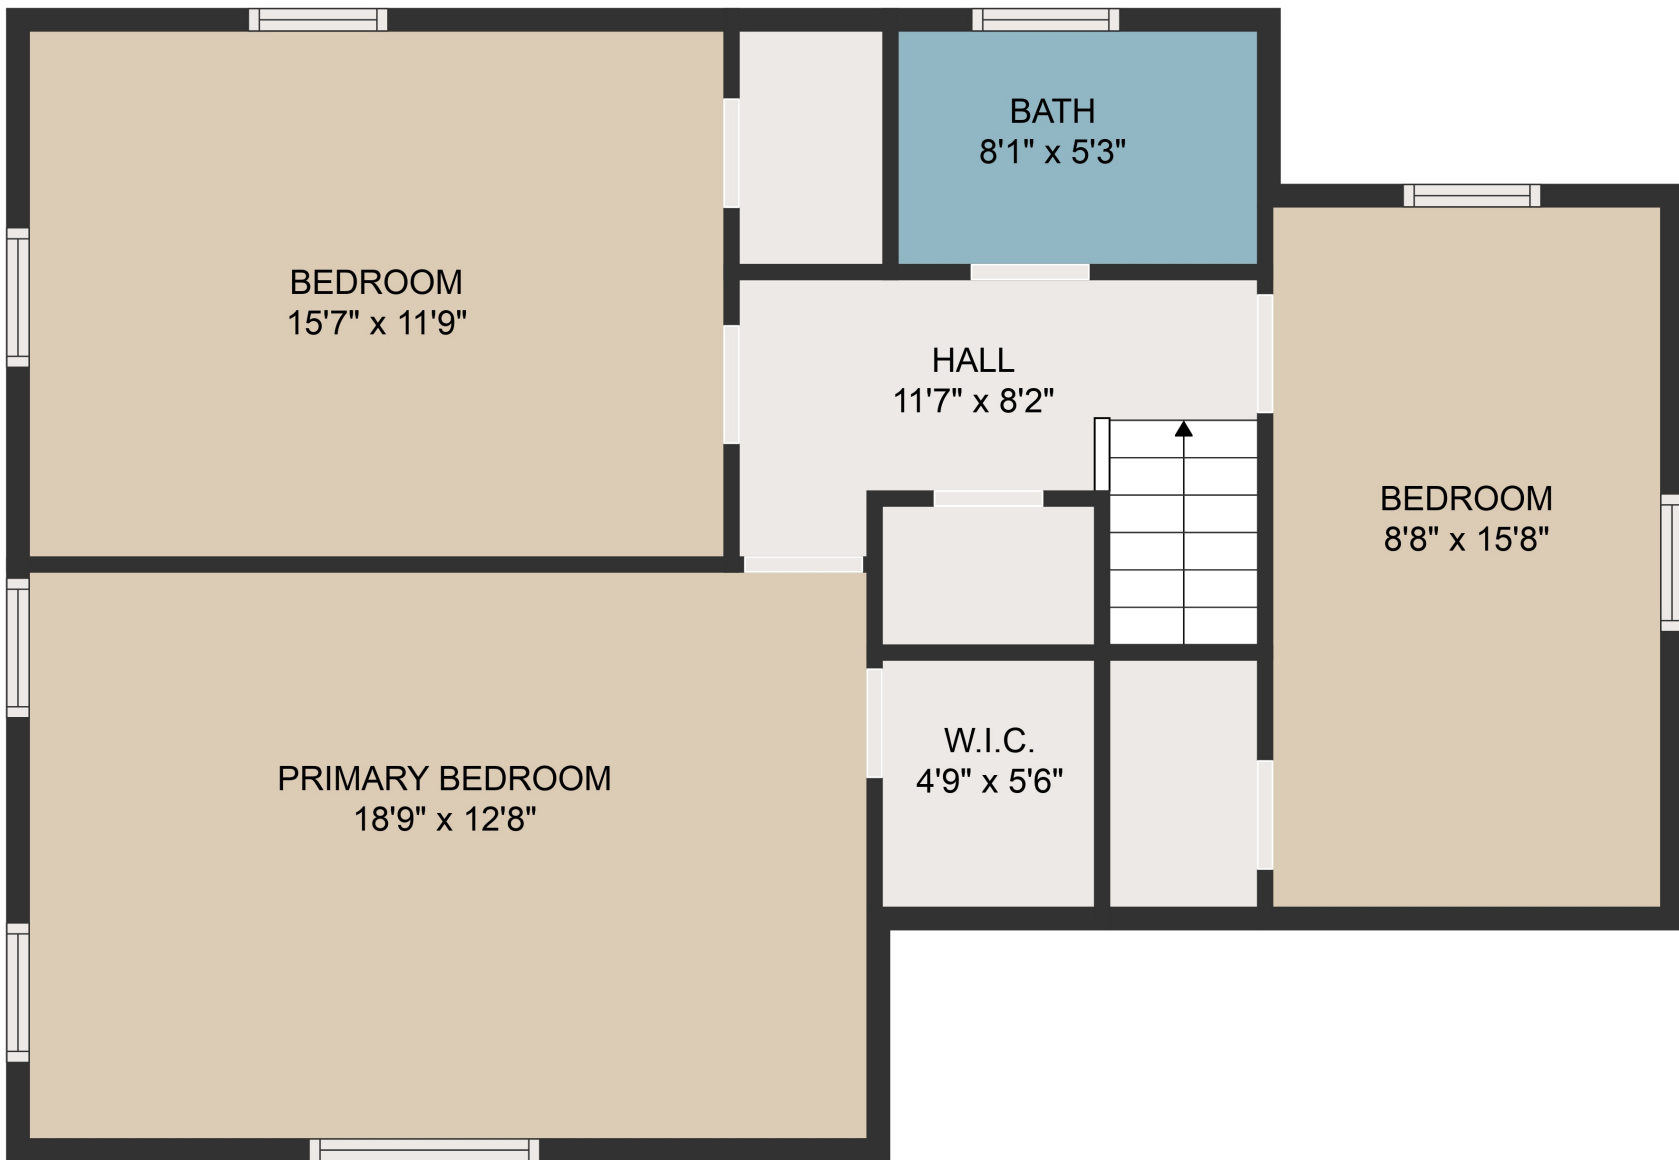

FLOOR 2

FLOOR 1

GROSS INTERNAL AREA
 FLOOR 1: 737 sq. ft, FLOOR 2: 778 sq. ft
 TOTAL: 1515 sq. ft
 MEASUREMENTS ARE DEEMED HIGHLY RELIABLE BUT NOT GUARANTEED.

GROSS INTERNAL AREA

FLOOR 1: 737 sq. ft, FLOOR 2: 778 sq. ft

TOTAL: 1515 sq. ft

MEASUREMENTS ARE DEEMED HIGHLY RELIABLE BUT NOT GUARANTEED.

GROSS INTERNAL AREA
FLOOR 1: 737 sq. ft, FLOOR 2: 778 sq. ft
TOTAL: 1515 sq. ft
MEASUREMENTS ARE DEEMED HIGHLY RELIABLE BUT NOT GUARANTEED.