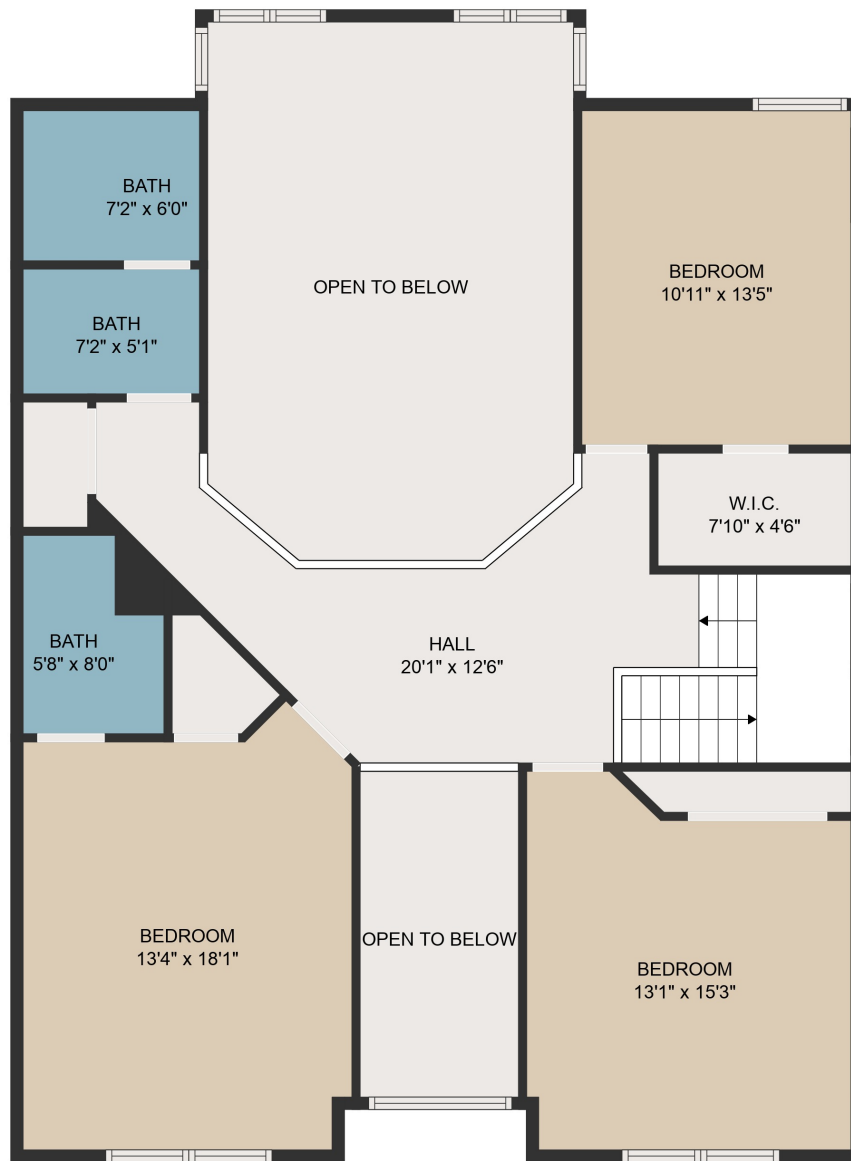

FOYER
0'0" x 0'0"

TOTAL: 4669 sq. ft

Below Ground: 1397 sq. ft, FLOOR 2: 2226 sq. ft, FLOOR 3: 1046 sq. ft
EXCLUDED AREAS: STORAGE: 613 sq. ft, GARAGE: 409 sq. ft, SCREENED PORCH: 108 sq. ft,
DECK: 194 sq. ft, FIREPLACE: 15 sq. ft, OPEN TO BELOW: 395 sq. ft

MEASUREMENTS ARE DEEMED HIGHLY RELIABLE BUT NOT GUARANTEED.

TOTAL: 4669 sq. ft

Below Ground: 1397 sq. ft, FLOOR 2: 2226 sq. ft, FLOOR 3: 1046 sq. ft
 EXCLUDED AREAS: STORAGE: 613 sq. ft, GARAGE: 409 sq. ft, SCREENED PORCH: 108 sq. ft,
 DECK: 195 sq. ft, FIREPLACE: 15 sq. ft, OPEN TO BELOW: 395 sq. ft

MEASUREMENTS ARE DEEMED HIGHLY RELIABLE BUT NOT GUARANTEED.

FOYER
0'0" x NaN'NaN"

TOTAL: 4669 sq. ft

Below Ground: 1397 sq. ft, FLOOR 2: 2226 sq. ft, FLOOR 3: 1046 sq. ft
EXCLUDED AREAS: STORAGE: 613 sq. ft, GARAGE: 409 sq. ft, SCREENED PORCH: 108 sq. ft,
DECK: 195 sq. ft, FIREPLACE: 15 sq. ft, OPEN TO BELOW: 395 sq. ft