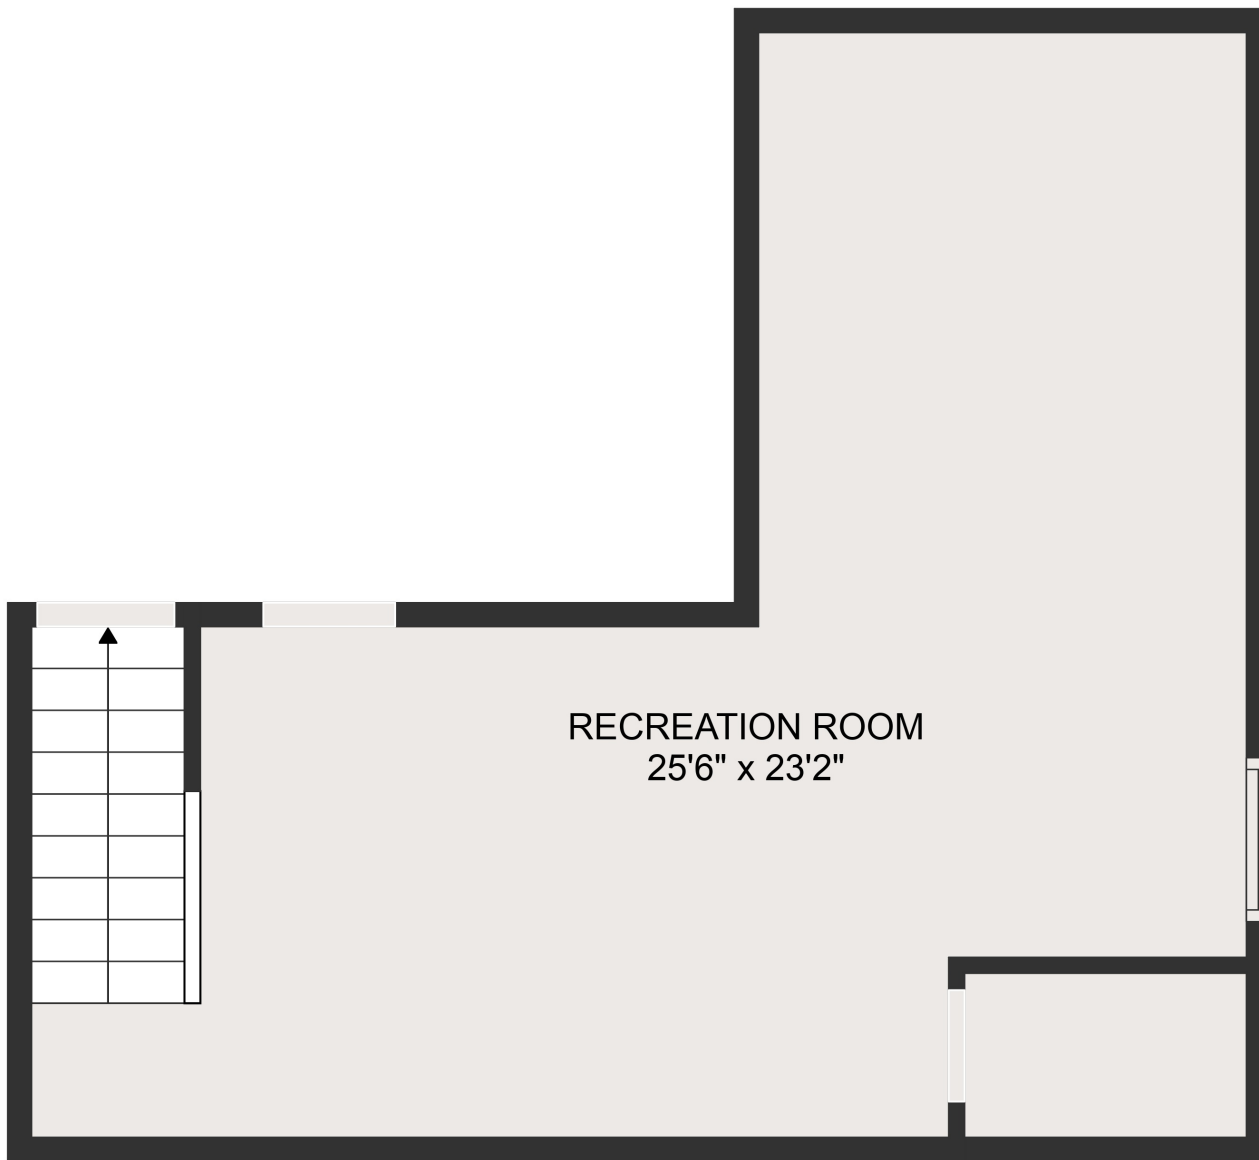

GROSS INTERNAL AREA
 Below Ground: 400 sq. ft, FLOOR 2: 814 sq. ft, FLOOR 3: 860 sq. ft
 TOTAL: 2074 sq. ft
 MEASUREMENTS ARE DEEMED HIGHLY RELIABLE BUT NOT GUARANTEED.

GROSS INTERNAL AREA

Below Ground: 400 sq. ft, FLOOR 2: 814 sq. ft, FLOOR 3: 860 sq. ft
TOTAL: 2074 sq. ft

MEASUREMENTS ARE DEEMED HIGHLY RELIABLE BUT NOT GUARANTEED.

GROSS INTERNAL AREA

Below Ground: 400 sq. ft, FLOOR 2: 814 sq. ft, FLOOR 3: 860 sq. ft
TOTAL: 2074 sq. ft

MEASUREMENTS ARE DEEMED HIGHLY RELIABLE BUT NOT GUARANTEED.

RECREATION ROOM
25'6" x 23'2"

GROSS INTERNAL AREA
Below Ground: 400 sq. ft, FLOOR 2: 814 sq. ft, FLOOR 3: 860 sq. ft
TOTAL: 2074 sq. ft

MEASUREMENTS ARE DEEMED HIGHLY RELIABLE BUT NOT GUARANTEED.