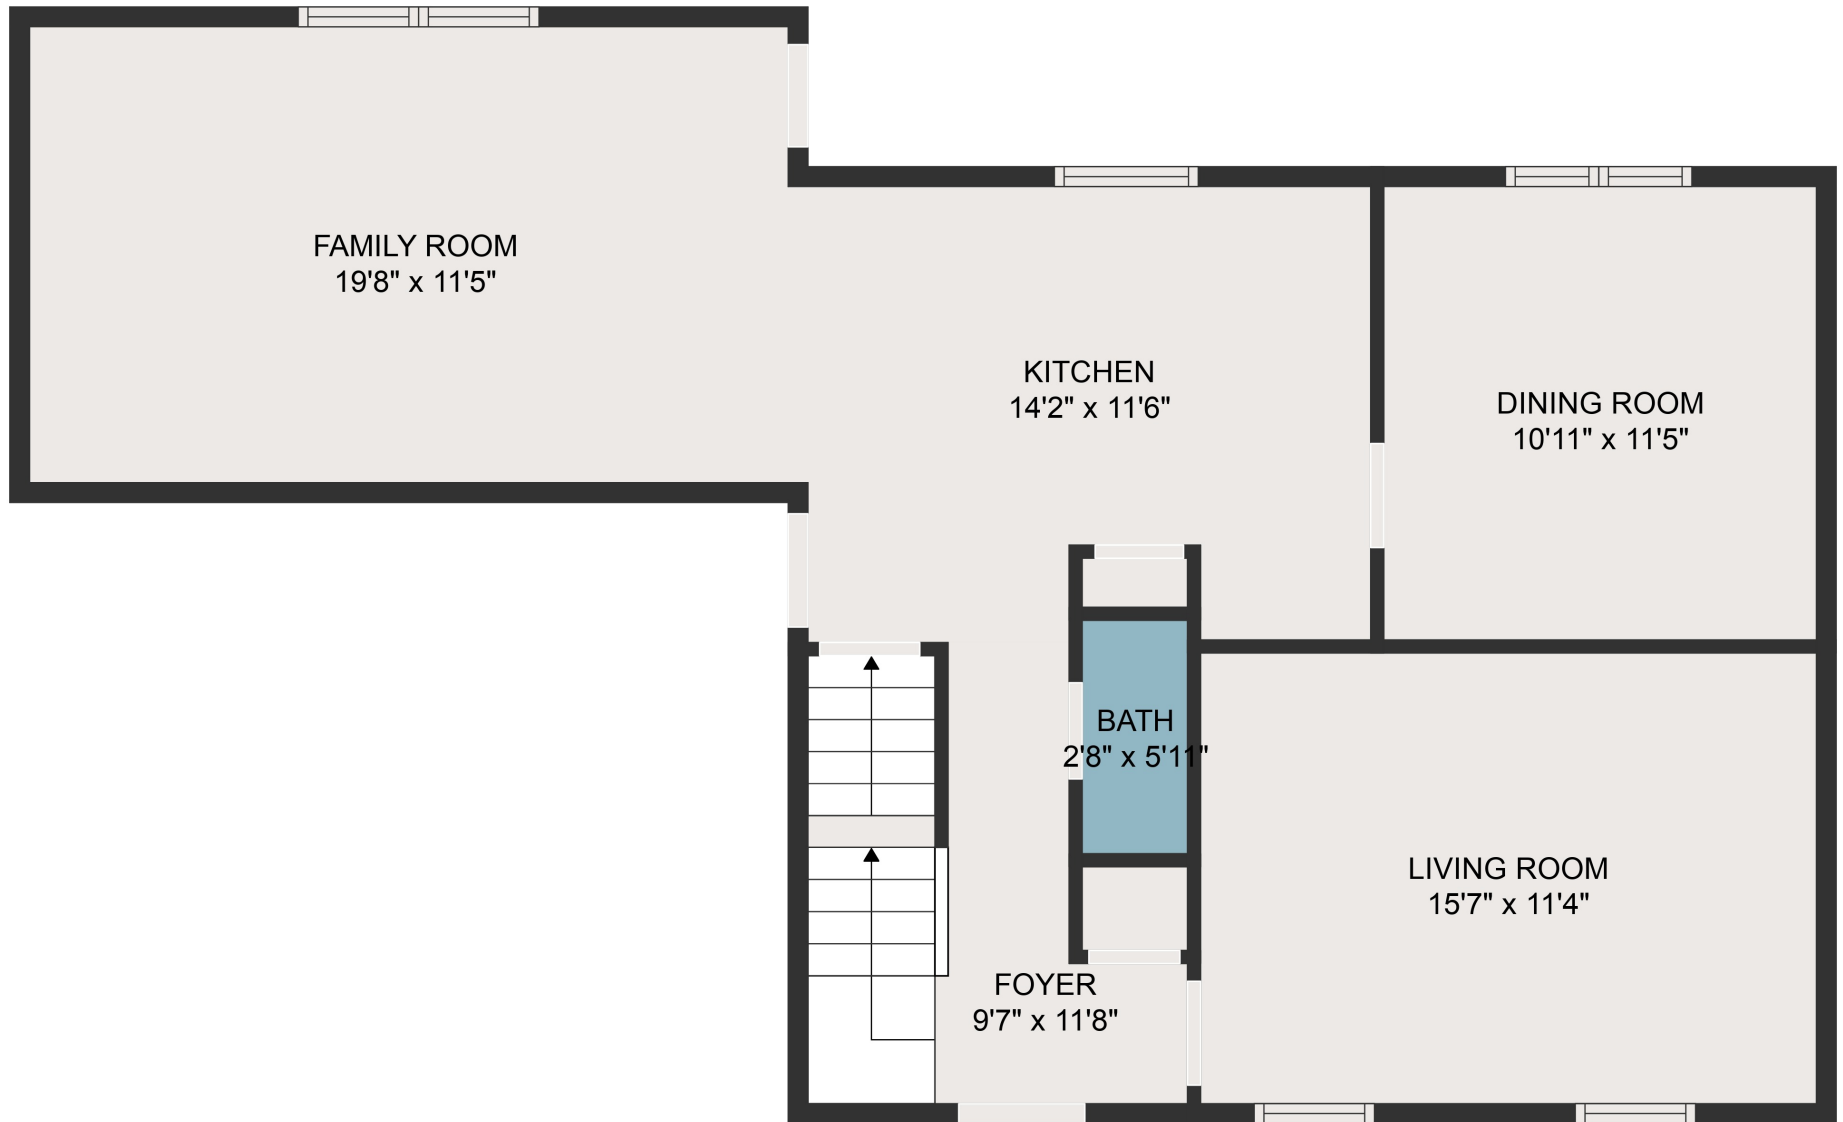

GROSS INTERNAL AREA
 Below Ground: 400 sq. ft, FLOOR 2: 814 sq. ft, FLOOR 3: 860 sq. ft
 TOTAL: 2074 sq. ft
 MEASUREMENTS ARE DEEMED HIGHLY RELIABLE BUT NOT GUARANTEED.

GROSS INTERNAL AREA

Below Ground: 400 sq. ft, FLOOR 2: 814 sq. ft, FLOOR 3: 860 sq. ft
TOTAL: 2074 sq. ft

MEASUREMENTS ARE DEEMED HIGHLY RELIABLE BUT NOT GUARANTEED.

GROSS INTERNAL AREA

Below Ground: 400 sq. ft, FLOOR 2: 814 sq. ft, FLOOR 3: 860 sq. ft
TOTAL: 2074 sq. ft

MEASUREMENTS ARE DEEMED HIGHLY RELIABLE BUT NOT GUARANTEED.

RECREATION ROOM
25'6" x 23'2"

GROSS INTERNAL AREA
Below Ground: 400 sq. ft, FLOOR 2: 814 sq. ft, FLOOR 3: 860 sq. ft
TOTAL: 2074 sq. ft

MEASUREMENTS ARE DEEMED HIGHLY RELIABLE BUT NOT GUARANTEED.